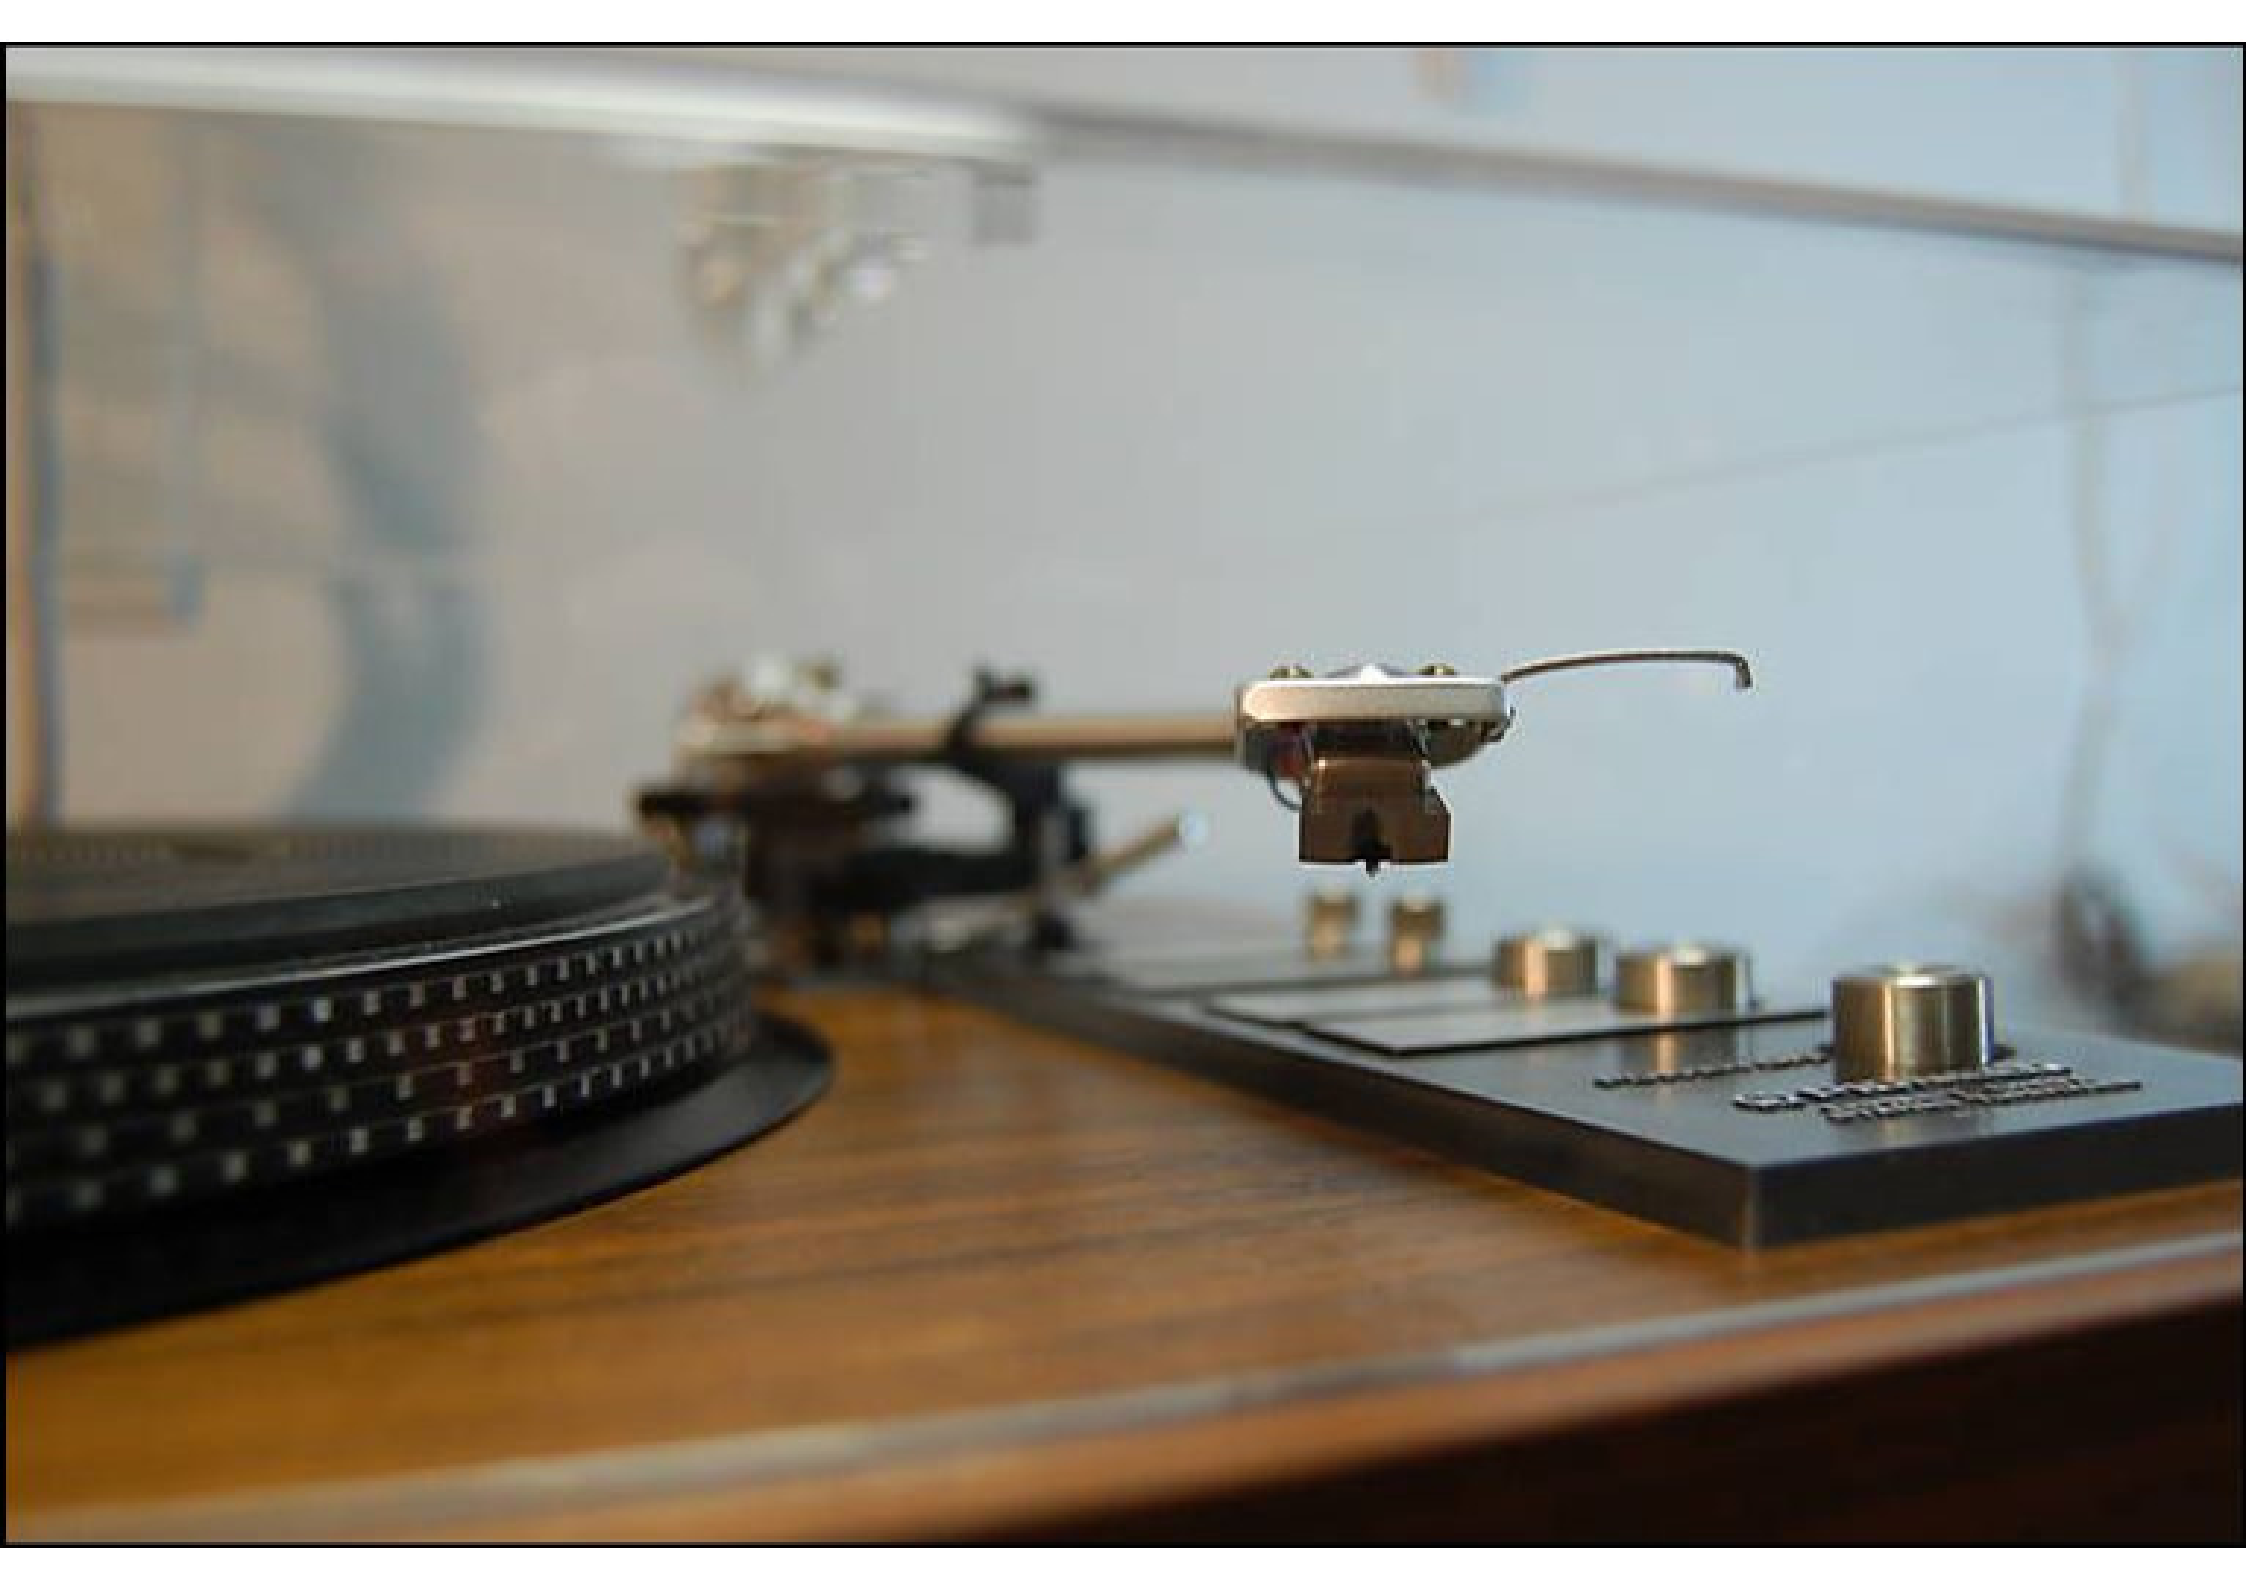

POWER OFF

 **PIONEER**  
DIRECT DRIVE  
STEREO TURNTABLE

**PIONEER**

DC SERVO  
DIRECT DRIVE PL-71

K

PASSED  
PIONEER

INSPECTED FOR ELECTRICAL SAFETY  
AJ 576728  
FOUNDED 1952  
CORPORATE HEADQUARTERS  
MUSASHI-KU, TOKYO, JAPAN

KAL-217  **PIONEER** PL-71  
DIRECT DRIVE STEREO TURNTABLE  
120 Volts 5.2 Watts (MAX) 50/60Hz  
PIONEER ELECTRONIC CORP. MADE IN JAPAN  
Serial No. JJ 153907 