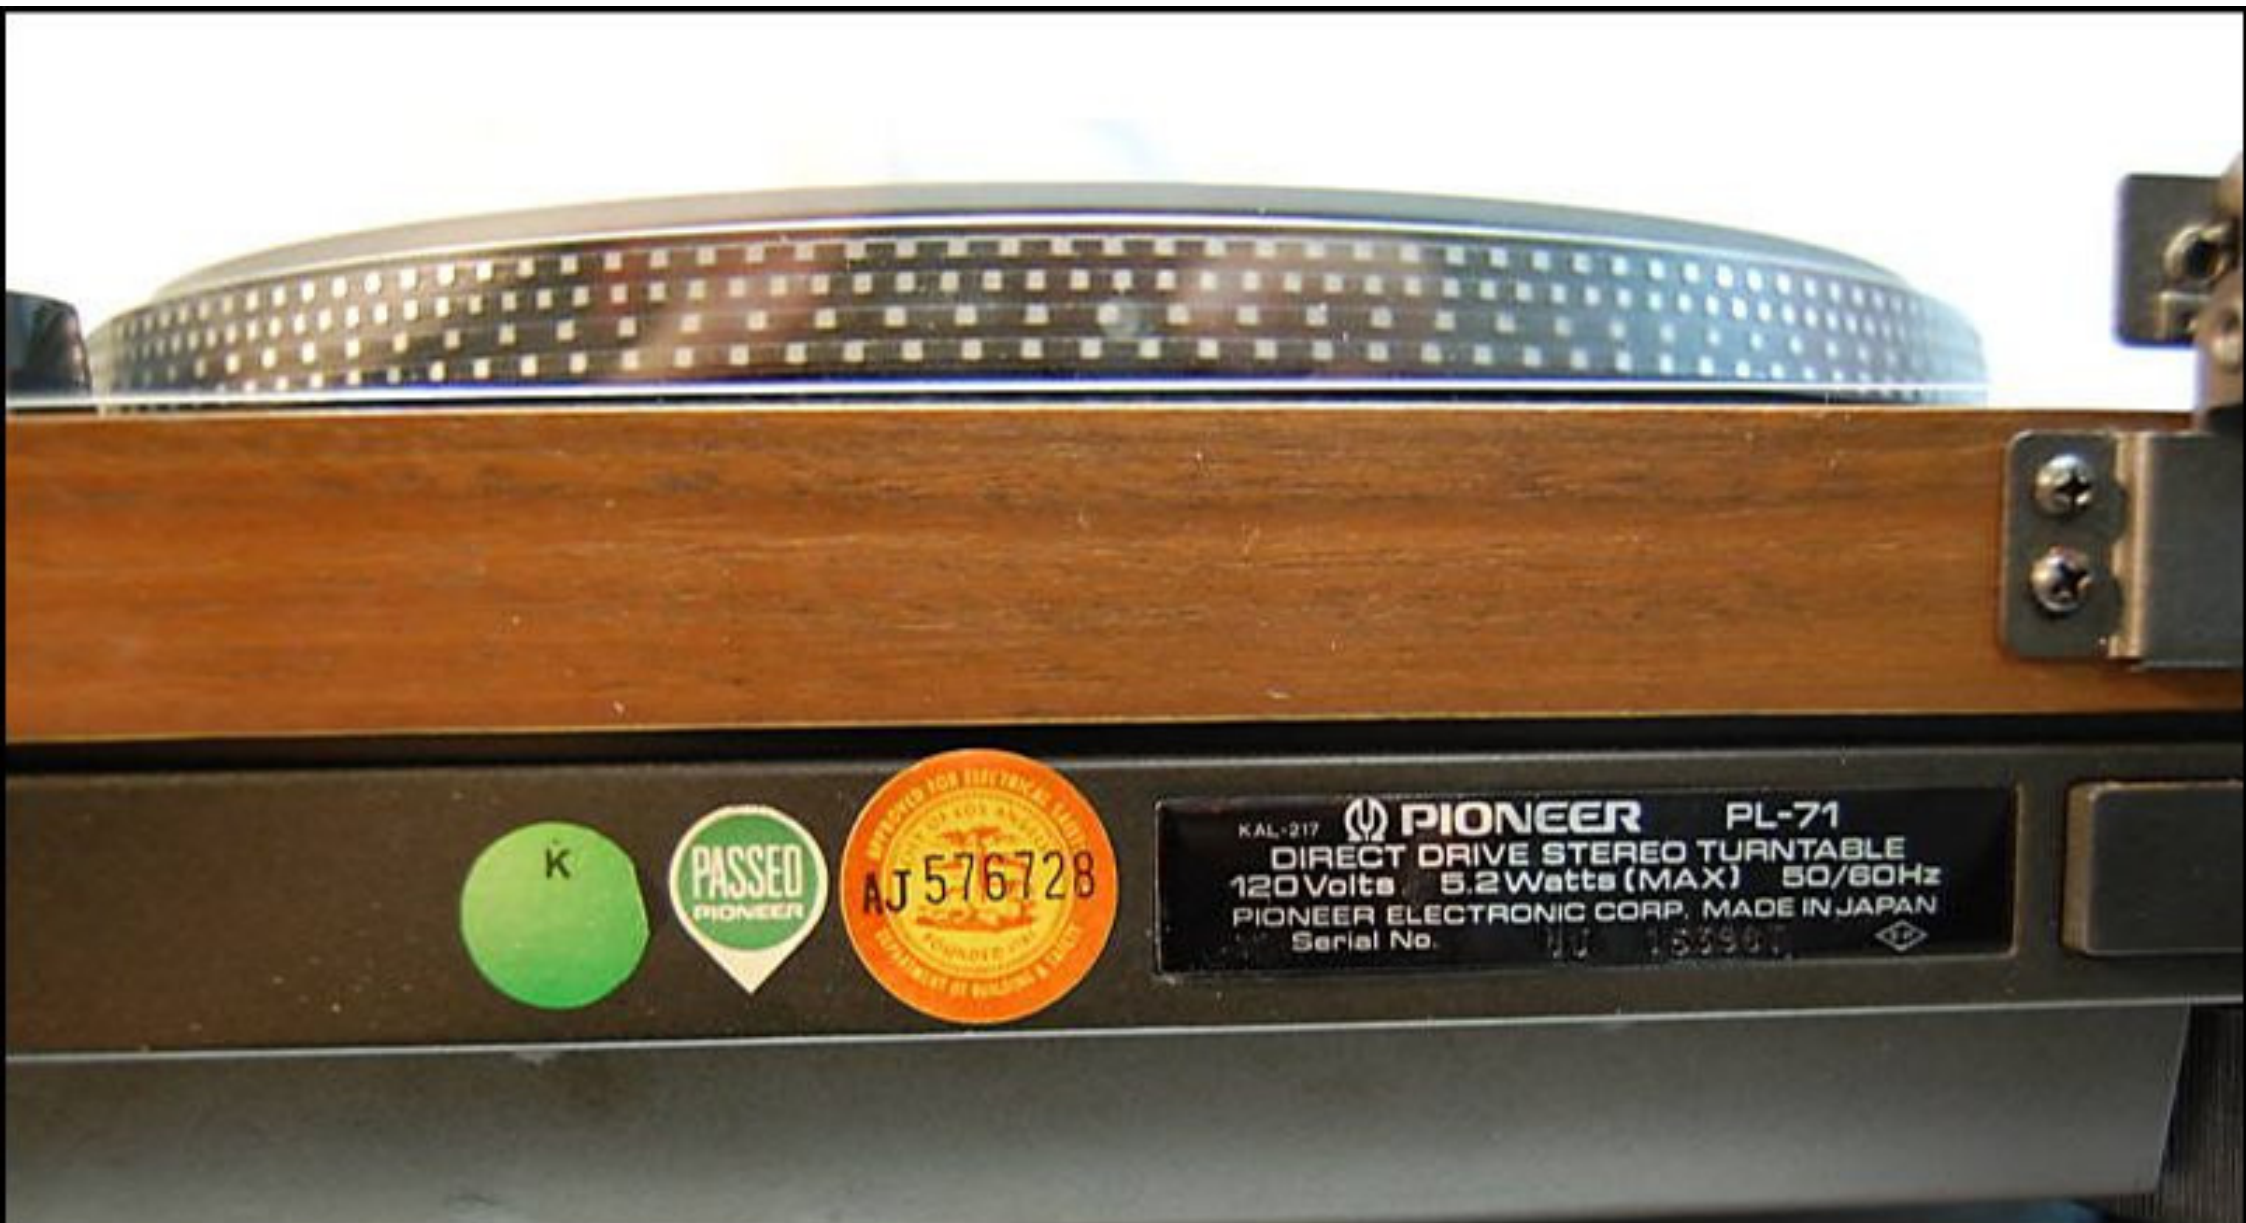

POWER OFF

 **PIONEER**  
DIRECT DRIVE  
STEREO TURNTABLE

**PIONEER**

DC SERVO  
DIRECT DRIVE PL-71

K

PASSED  
PIONEER

INSPECTED FOR ELECTRICAL SAFETY  
AJ 576728  
FOUNDED 1952  
CORPORATE HEADQUARTERS  
MUSASHI-KU, TOKYO, JAPAN

KAL-217  **PIONEER** PL-71  
DIRECT DRIVE STEREO TURNTABLE  
120 Volts 5.2 Watts (MAX) 50/60Hz  
PIONEER ELECTRONIC CORP. MADE IN JAPAN  
Serial No. JJ 153907 