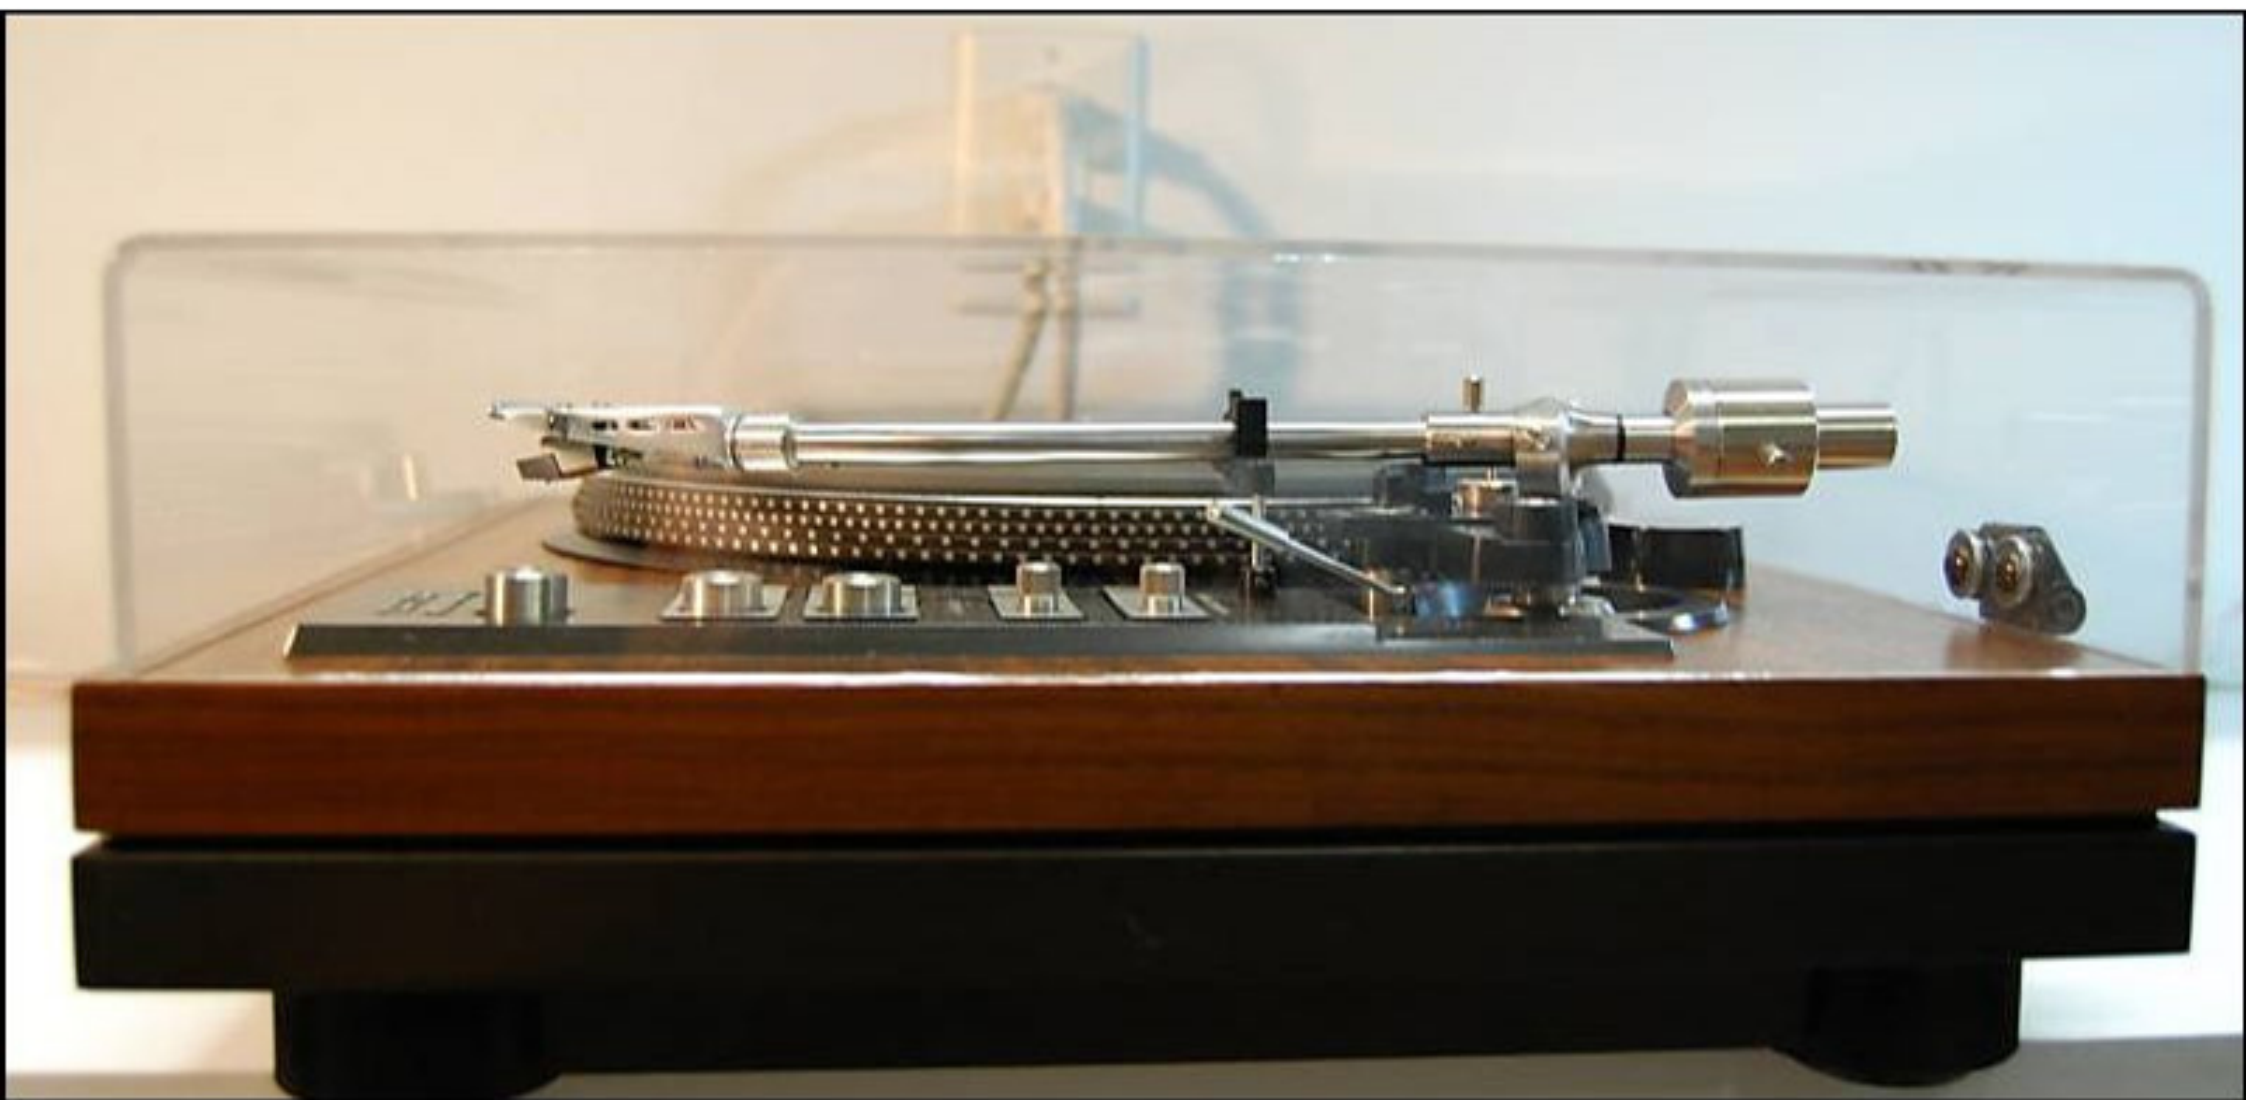

POWER OFF

 **PIONEER**  
DIRECT DRIVE  
STEREO TURNTABLE

**PIONEER**

DC SERVO  
DIRECT DRIVE PL-71

K

PASSED  
PIONEER

INSPECTED FOR ELECTRICAL SAFETY  
AJ 576728  
FOUNDED 1952  
CORPORATE HEADQUARTERS  
MUSASHI-KU, TOKYO, JAPAN

KAL-217  **PIONEER** PL-71  
DIRECT DRIVE STEREO TURNTABLE  
120 Volts 5.2 Watts (MAX) 50/60Hz  
PIONEER ELECTRONIC CORP. MADE IN JAPAN  
Serial No. JJ 153907 