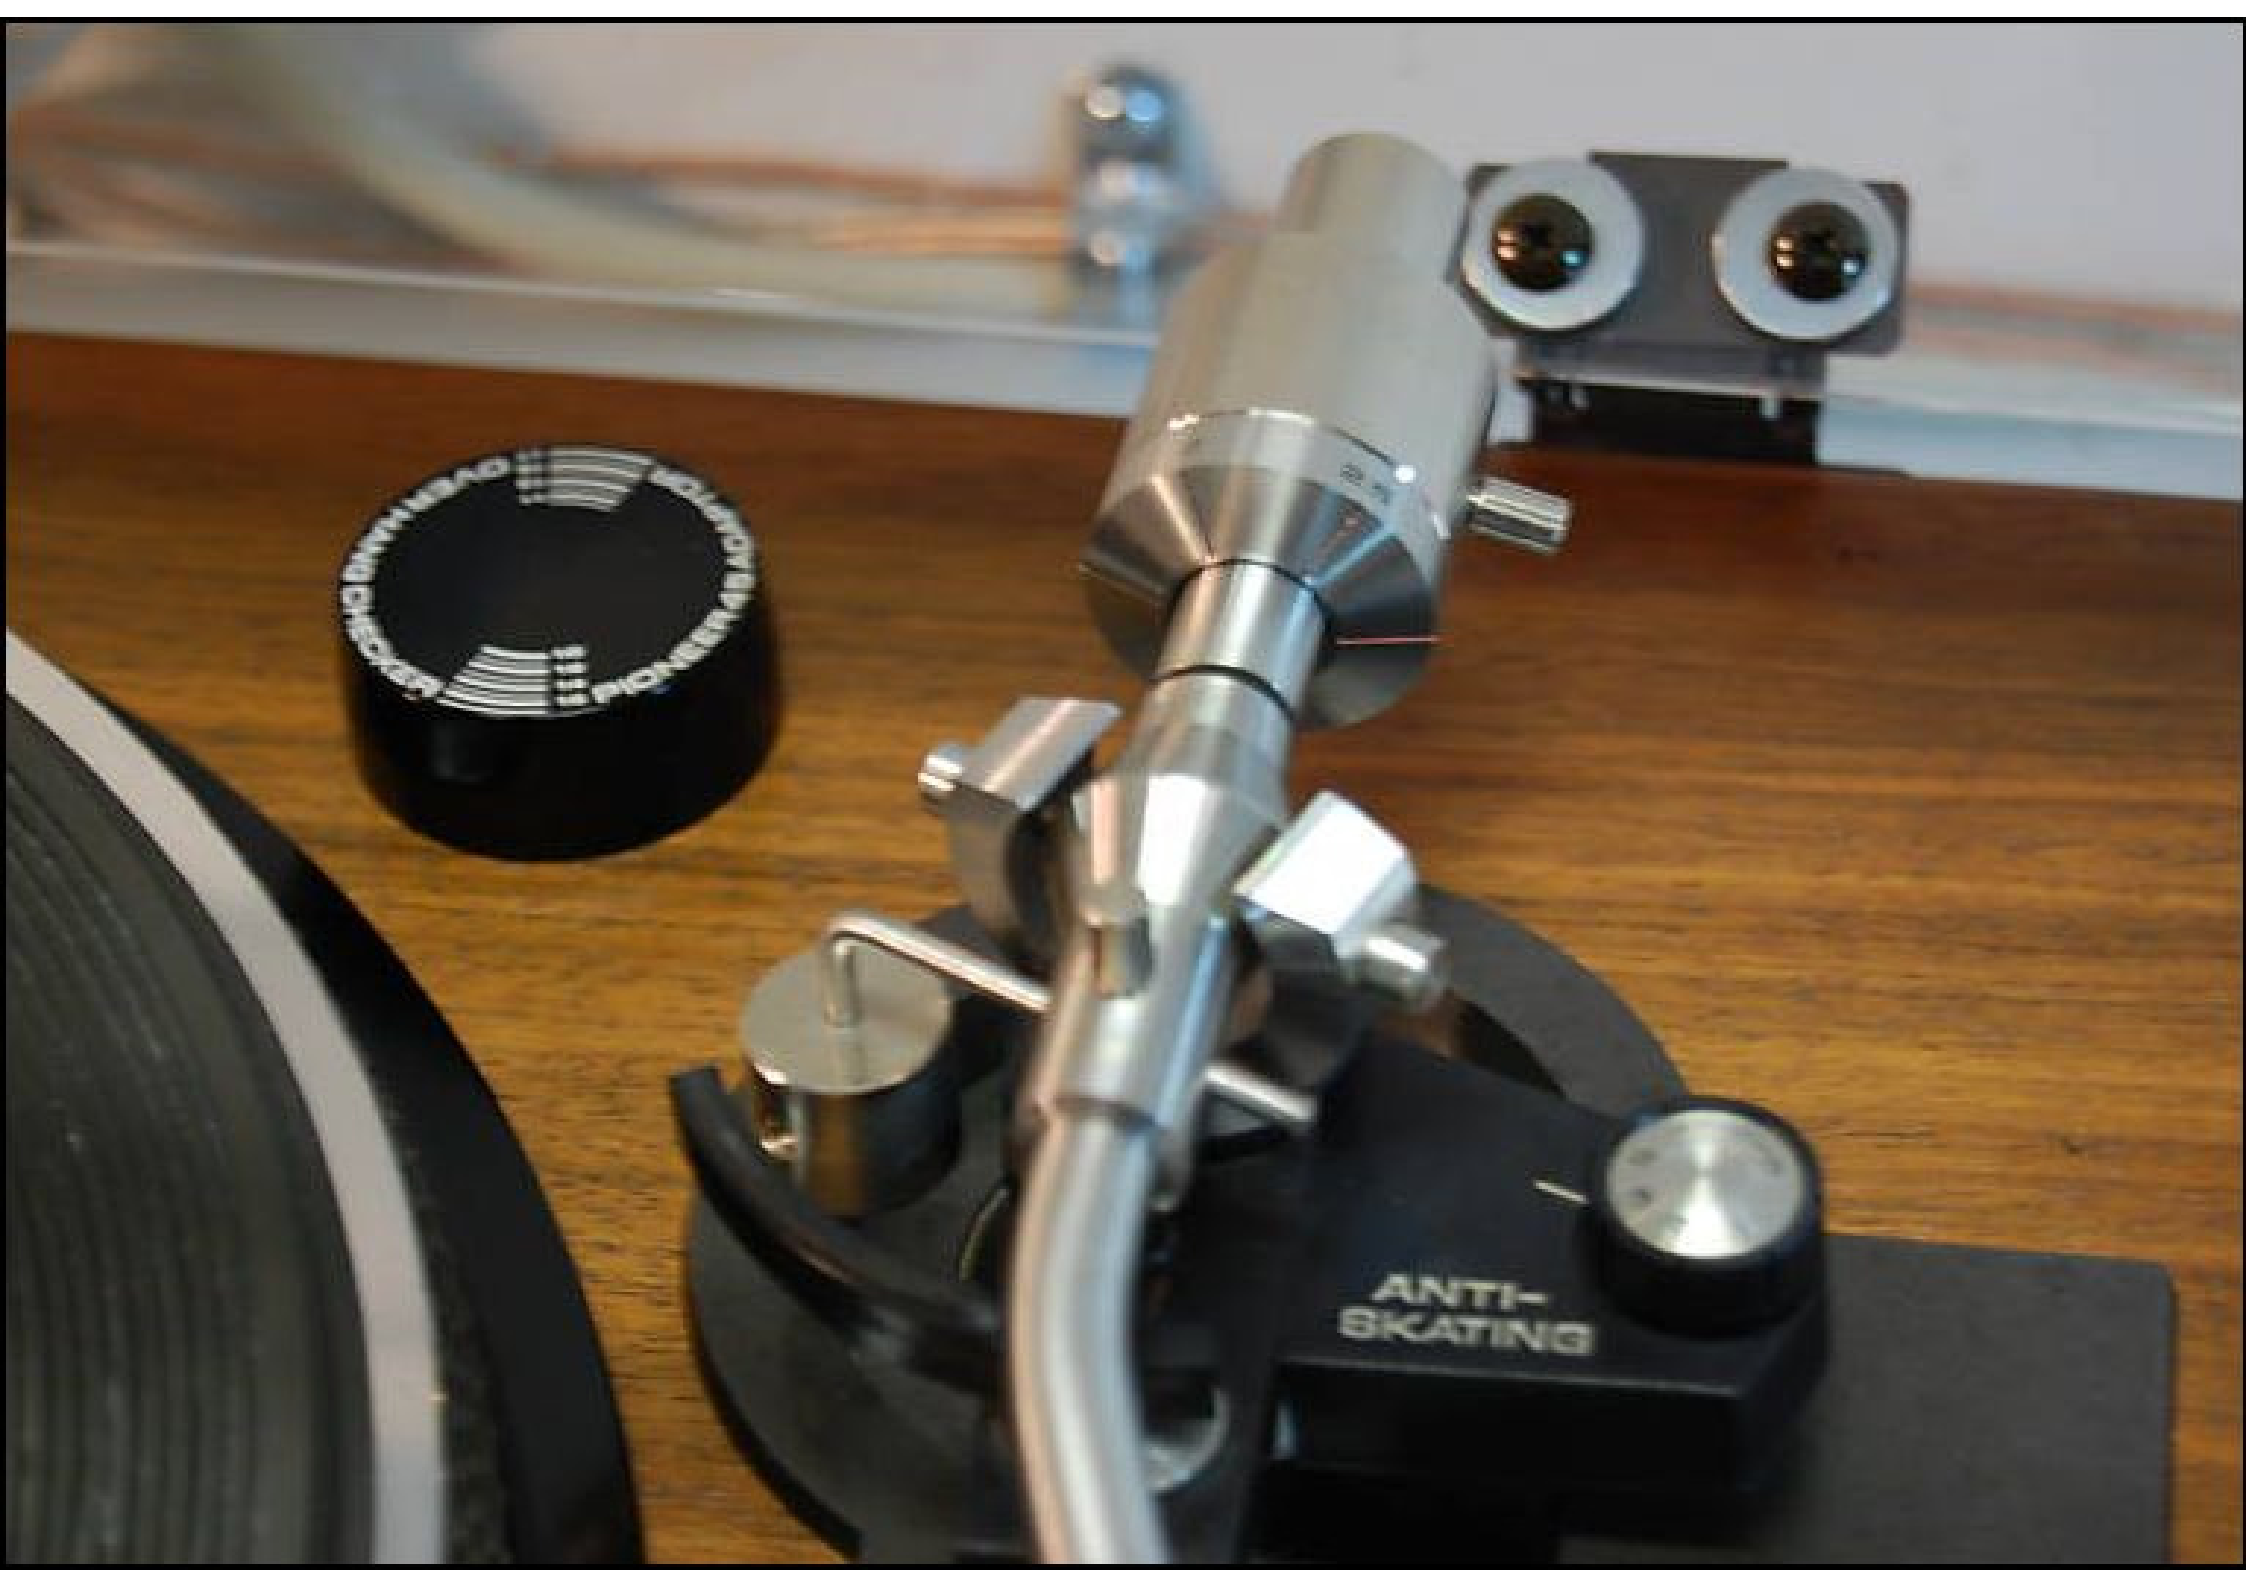

POWER OFF

 **PIONEER**  
DIRECT DRIVE  
STEREO TURNTABLE

**PIONEER**

DC SERVO  
DIRECT DRIVE PL-71

K

PASSED  
PIONEER

INSPECTED FOR ELECTRICAL SAFETY  
AJ 576728  
FOUNDED 1952  
CORPORATE HEADQUARTERS  
MUSASHI-KU, TOKYO, JAPAN

KAL-217  **PIONEER** PL-71  
DIRECT DRIVE STEREO TURNTABLE  
120 Volts 5.2 Watts (MAX) 50/60Hz  
PIONEER ELECTRONIC CORP. MADE IN JAPAN  
Serial No. JJ 153907 