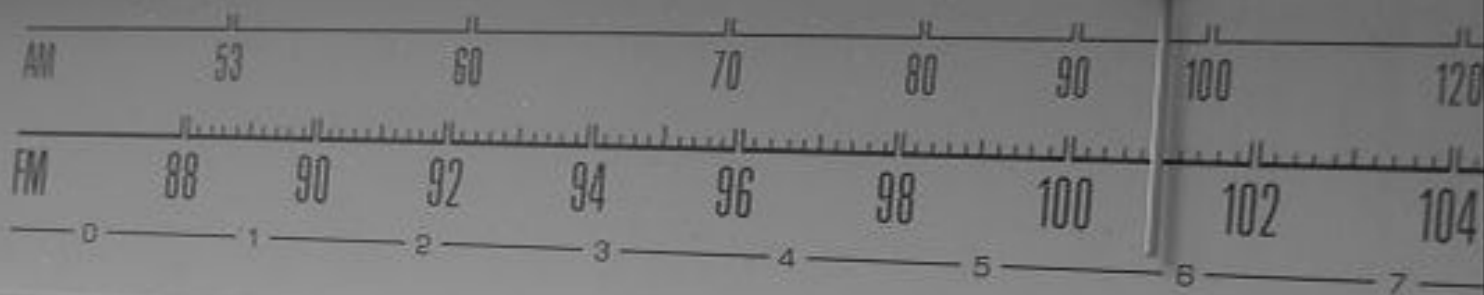

SPKER MODE

BASS

MID

TREBLE

TONE

BALANCE

VOLUME