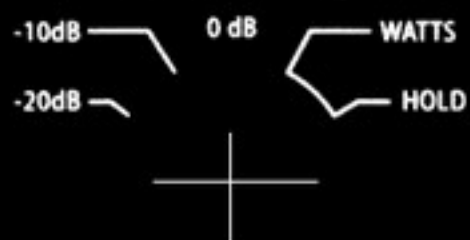

McIntosh

MC 2205 STEREO POWER AMPLIFIER

LEFT GAIN

METER RANGE

HEAD
PHONES

SPEAKERS

RIGHT/MONO GAIN

POWER