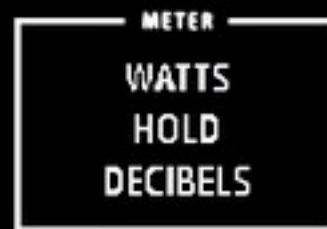

McIntosh

MC 2205 STEREO POWER AMPLIFIER

LEFT GAIN

METER RANGE

HEAD
PHONES

SPEAKERS

RIGHT/MONO GAIN

POWER