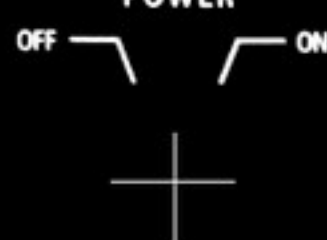

McIntosh

MC 2205 STEREO POWER AMPLIFIER

LEFT GAIN

METER RANGE

HEAD
PHONES

SPEAKERS

RIGHT/MONO GAIN

POWER