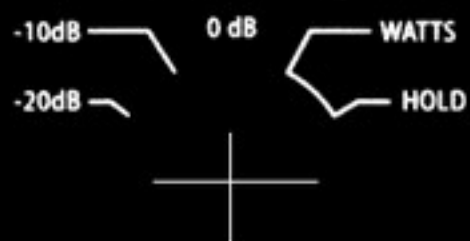

McIntosh

MC 2205 STEREO POWER AMPLIFIER

LEFT GAIN

METER RANGE

HEAD
PHONES

SPEAKERS

RIGHT/MONO GAIN

POWER