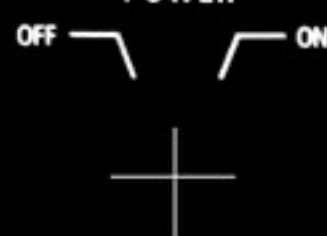

McIntosh

MC 2205 STEREO POWER AMPLIFIER

LEFT GAIN

METER RANGE

HEAD
PHONES

SPEAKERS

RIGHT/MONO GAIN

POWER