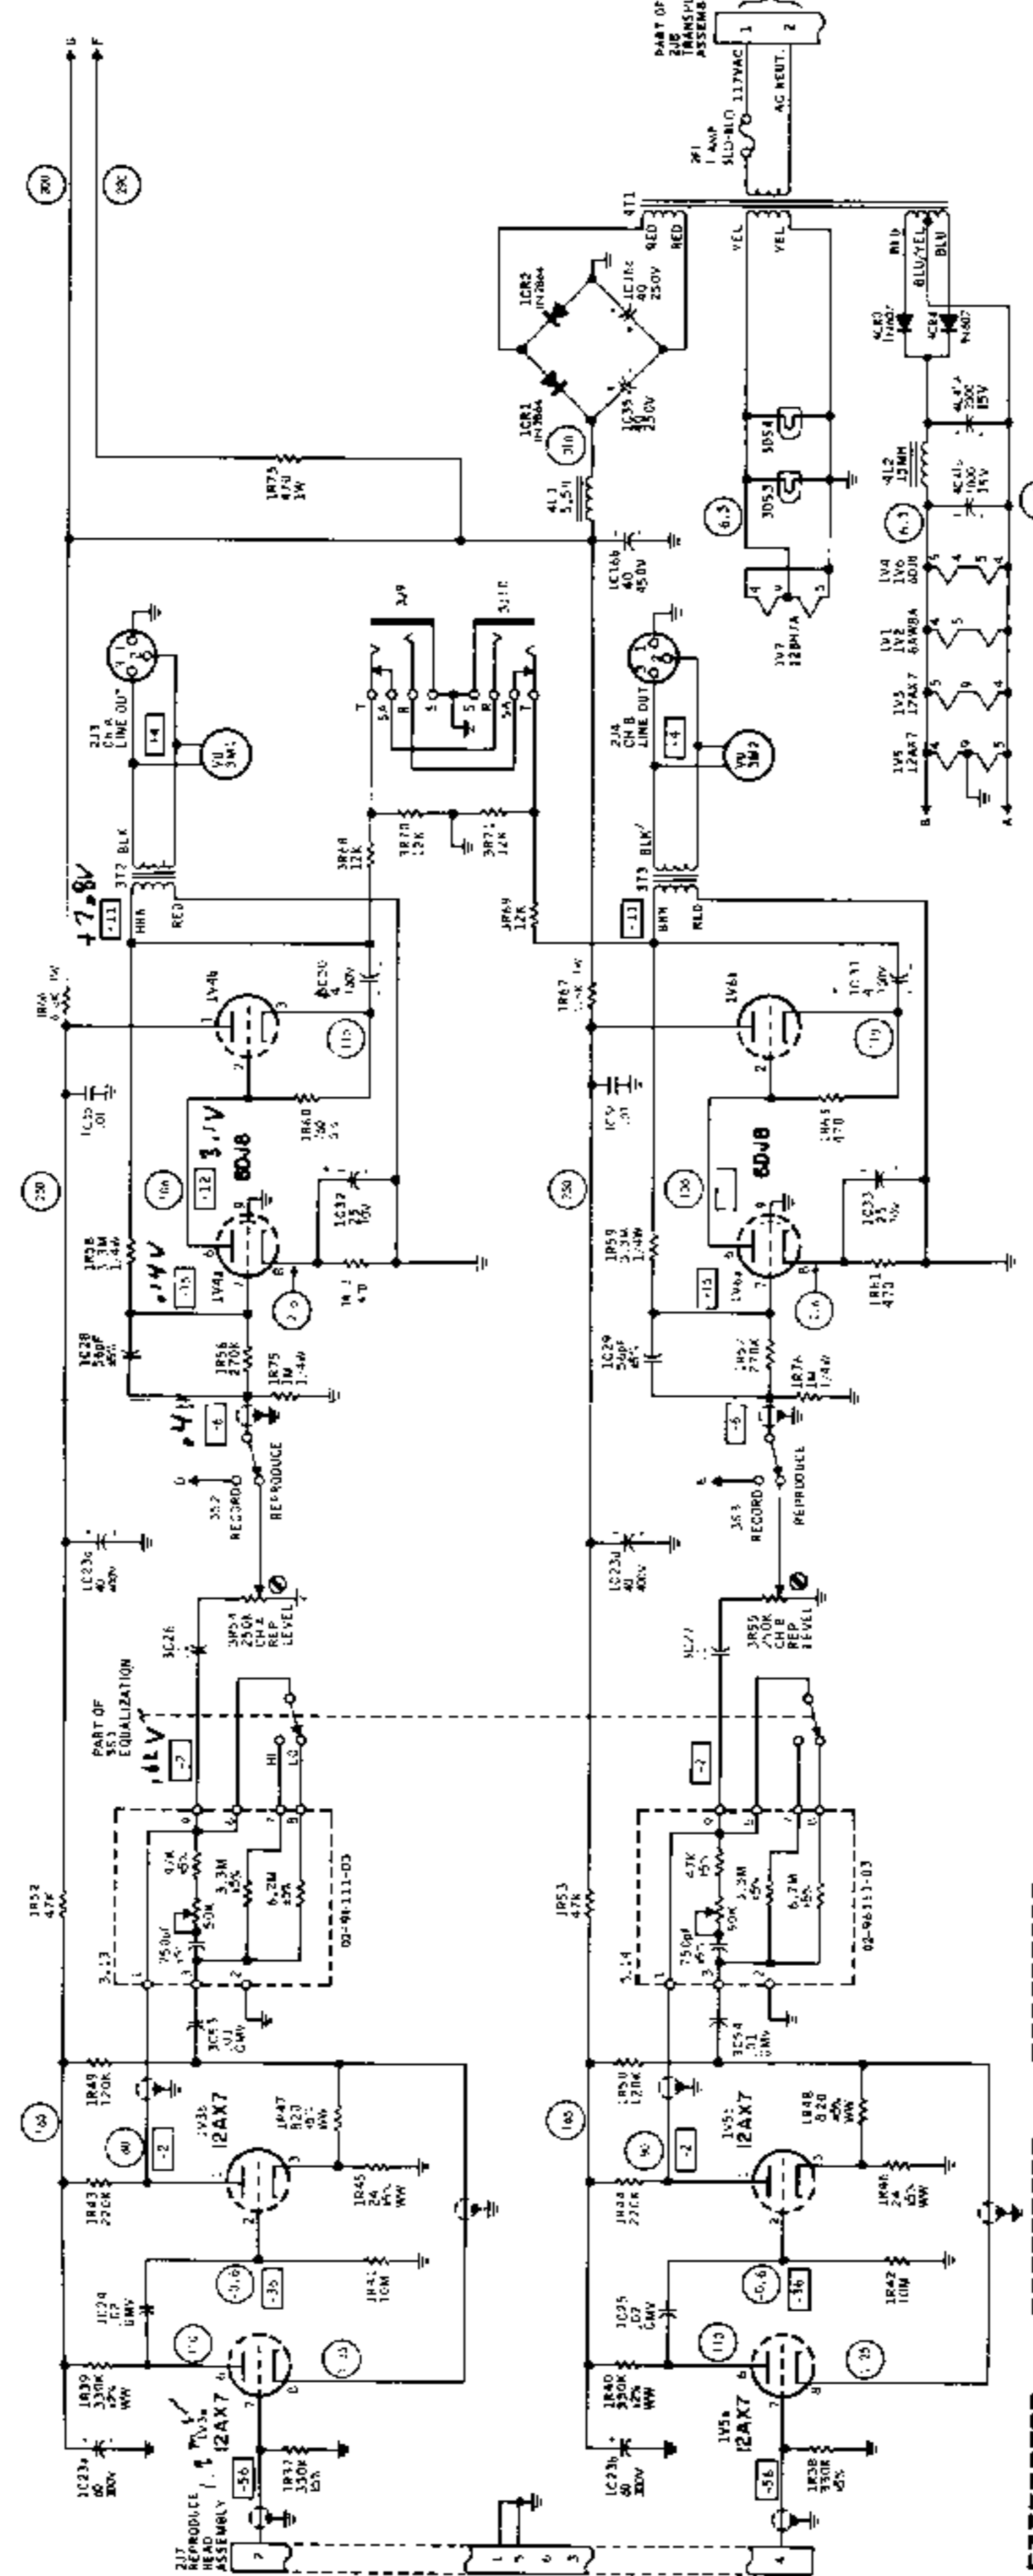

Ac values -

Handwritten notes and signatures:

MRC
3166 322
3166-35 197
3 371-1
1878
REPRODUCE EQUALIZER
281 1 AMP 5LD-BLO 117VAC
REPRODUCE EQUALIZER
281 1 AMP 5LD-BLO 117VAC
REPRODUCE EQUALIZER
281 1 AMP 5LD-BLO 117VAC
REPRODUCE EQUALIZER
281 1 AMP 5LD-BLO 117VAC
REPRODUCE EQUALIZER
281 1 AMP 5LD-BLO 117VAC

NOTE:
LEG. NO. NOTES AND CIRCUIT CONDITIONS
ARE SHOWN ON SHEET 1.