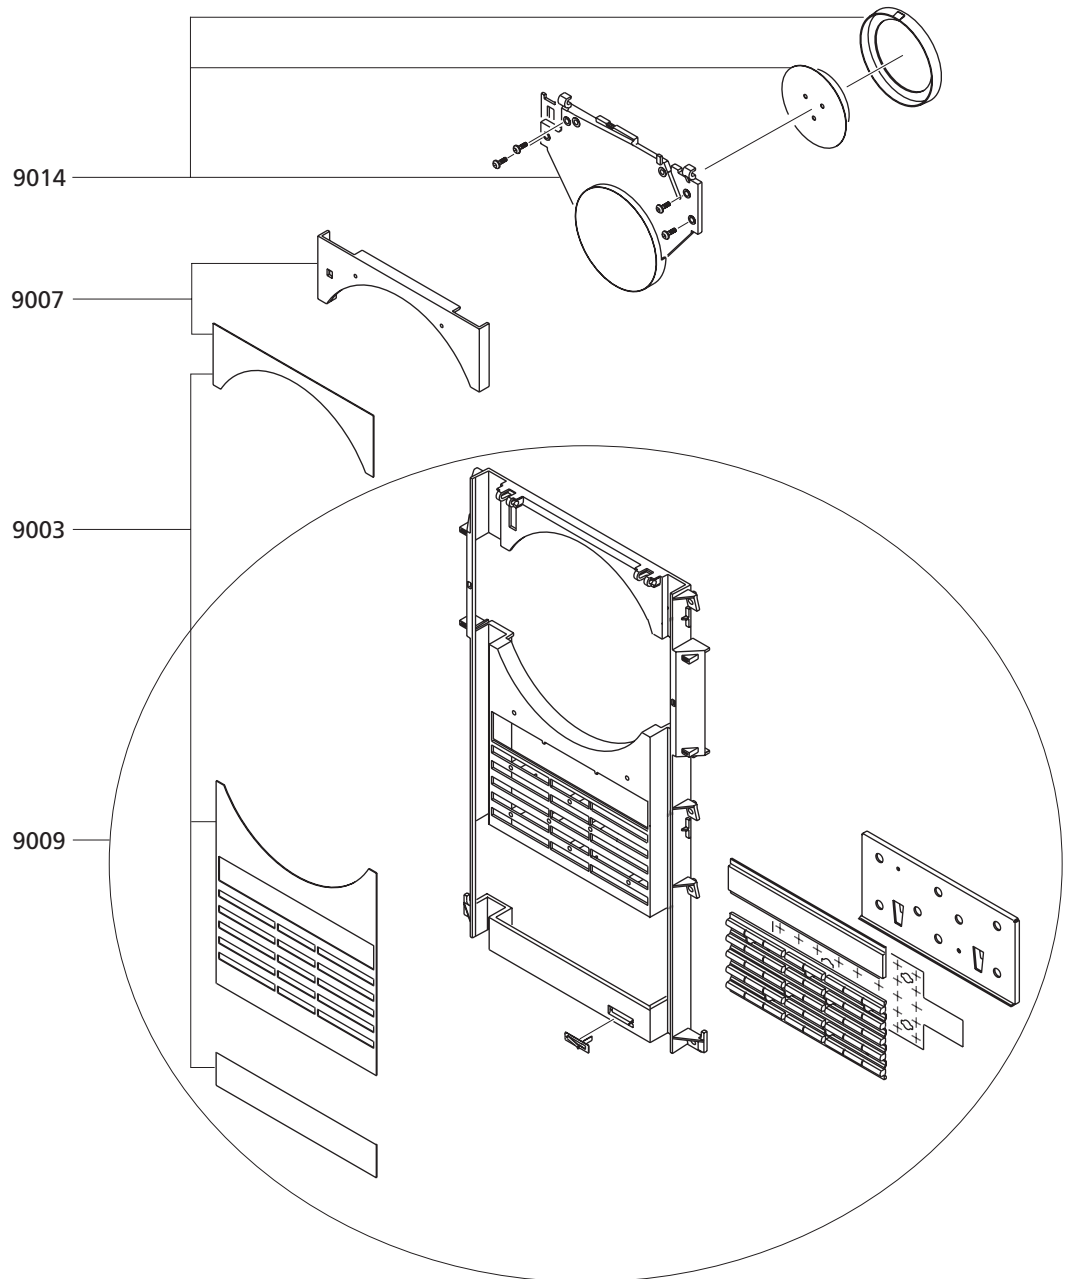

Face-lift – BeoSound 4000

9003	3904209	Aluminium foil w/tape
9007	3165027	Cover
9009	3451740	Front
9014	3153010	Cover f/clamper

*All other parts see the paper version, Service Manual BeoSound 4000*