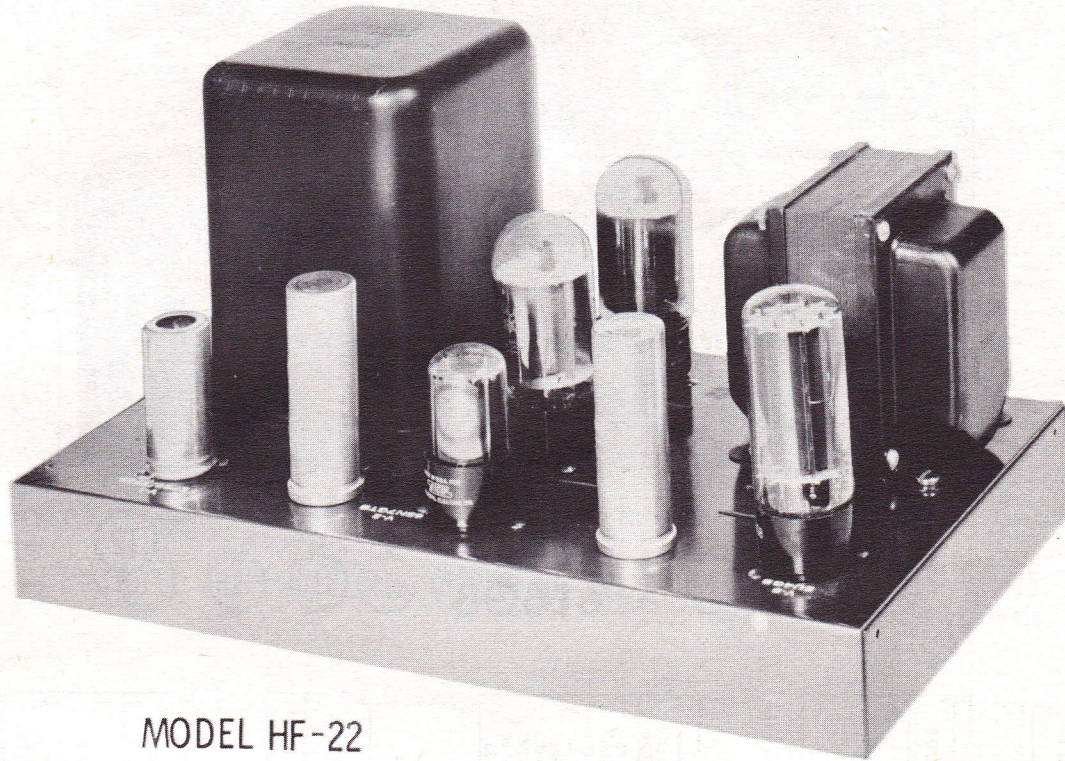

EICO MODELS  
HF-22, HF-35

MODEL HF-22

EICO MODELS  
HF-22, HF-35

TRADE NAME	Eico Models HF-22, HF-35		
MANUFACTURER	Electronic Instrument Co., Inc., 33-00 Northern Blvd., Long Island City 1, N. Y.		
TYPE SET	AC Operated 5 Tube Audio Amplifier		
POWER SUPPLY	110 - 120 Volts AC, 60 Cycles	RATING	100 Watts, .9 Amp. @117 Volts AC (Model HF-22) 130 Watts, 1.45 Amp. @117 Volts AC (Model HF-35)