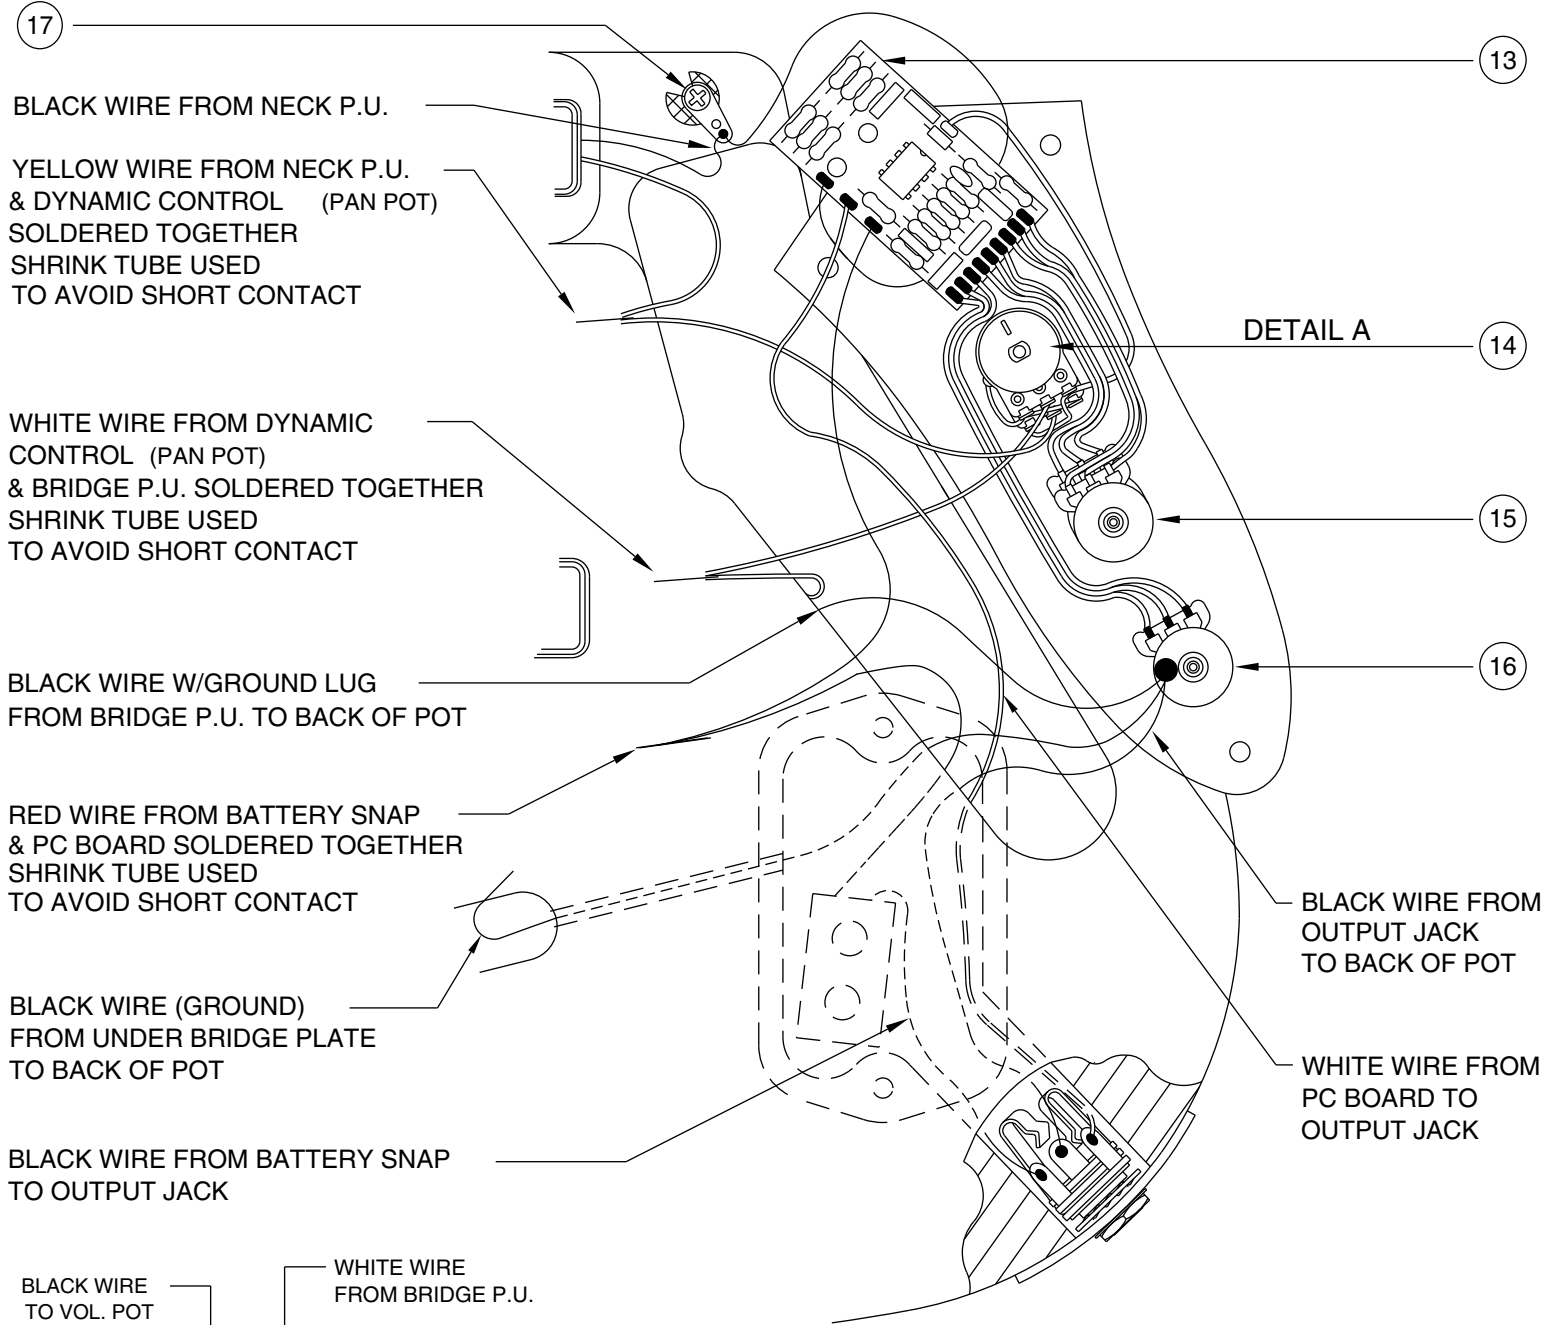

DELUXE ACTIVE JAZZ BASS V 0136800

CONTROL ASSEMBLY

DETAIL A