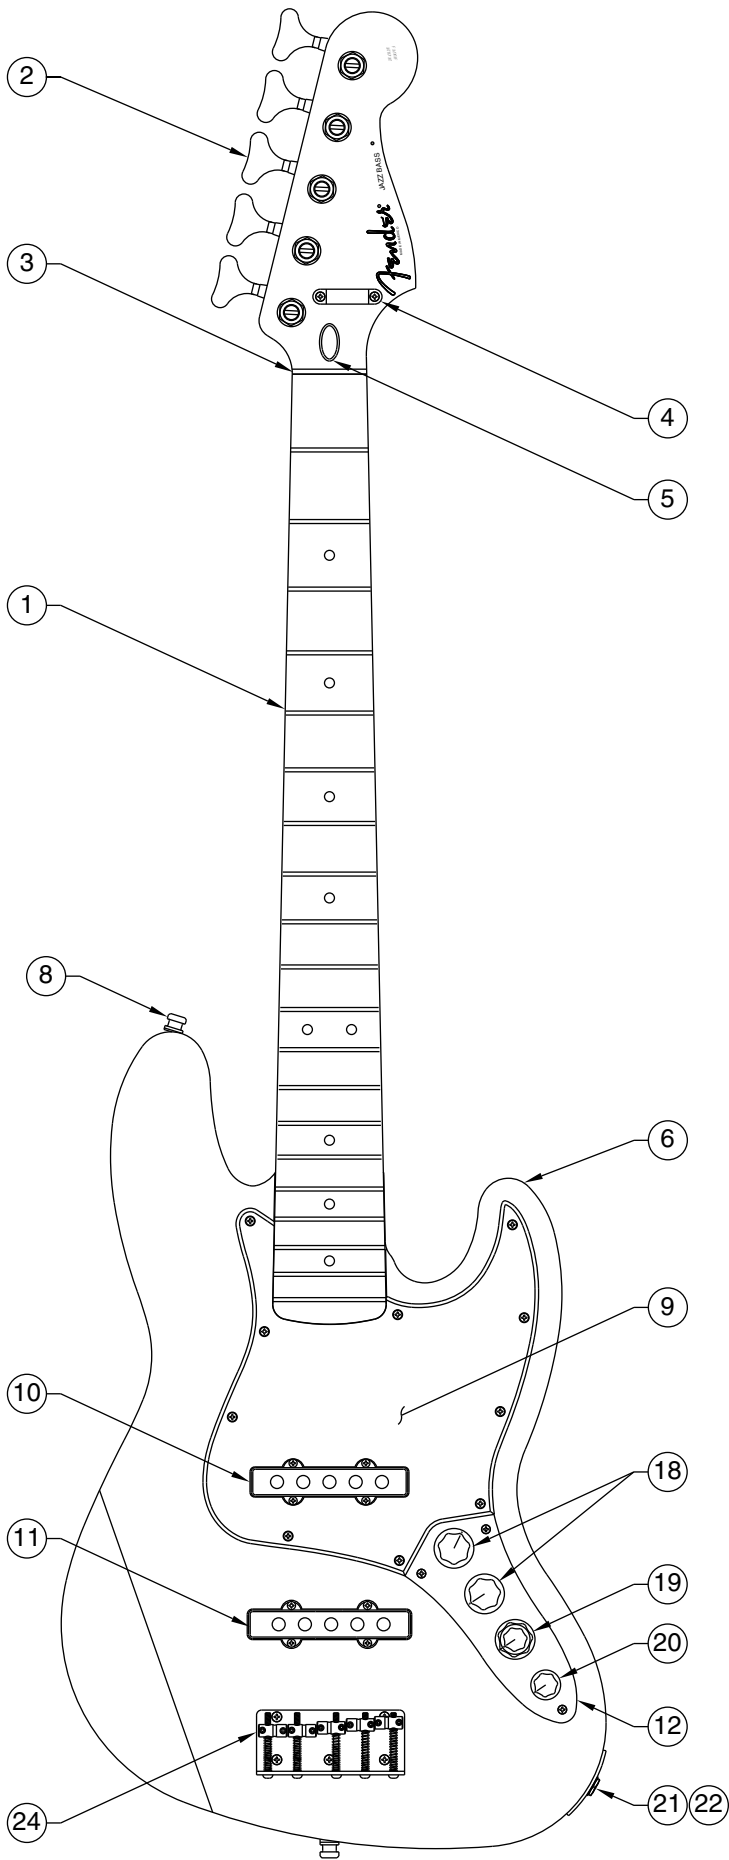

DELUXE ACTIVE JAZZ BASS V 0136800