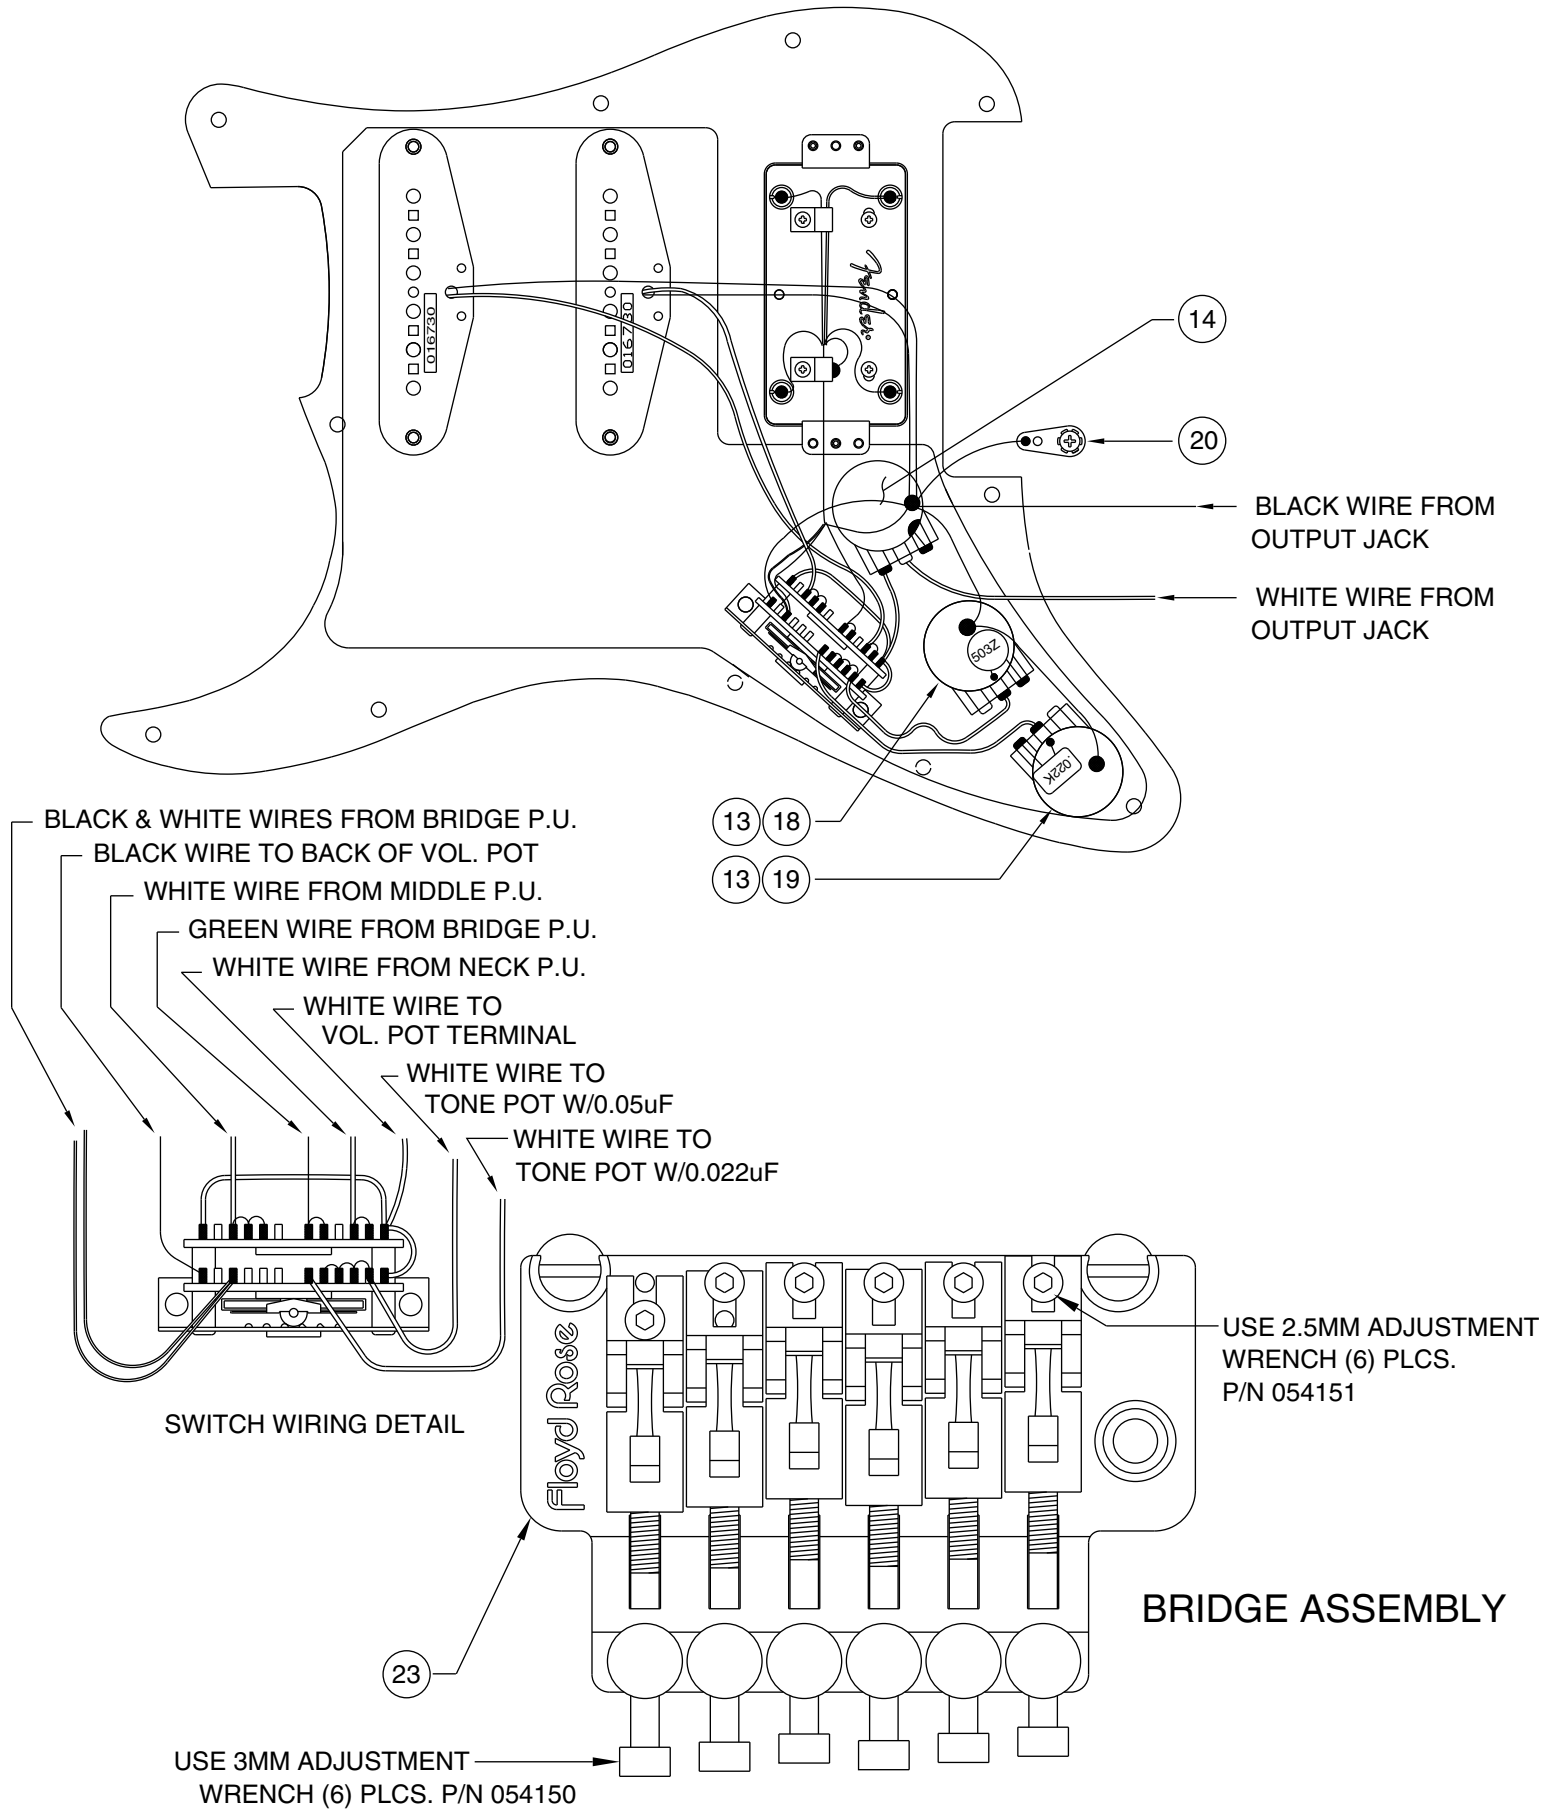

DELUXE FAT STRAT FLOYD ROSE 1133100

PICKGUARD ASSEMBLY