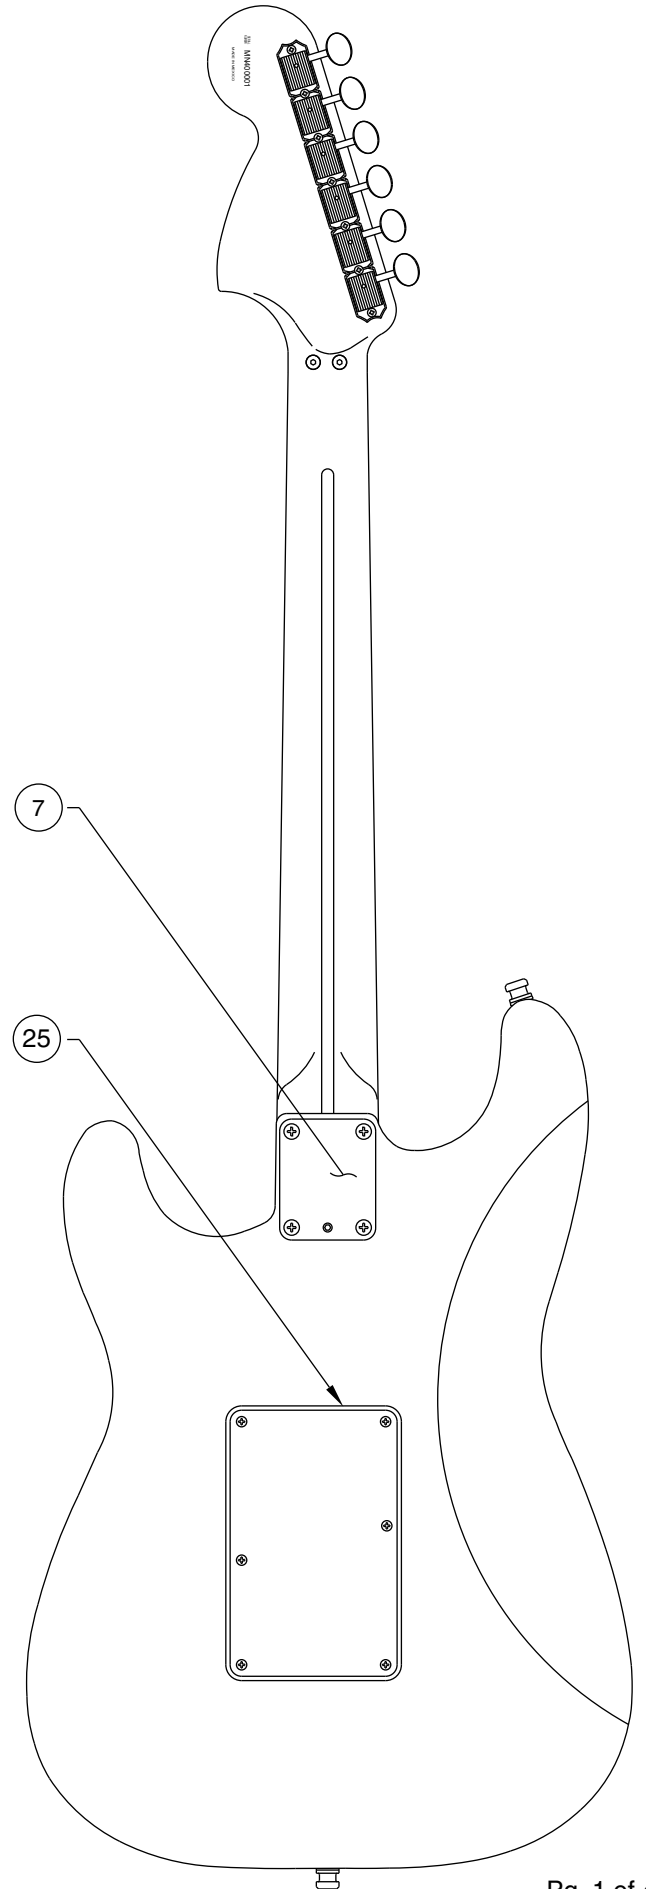

DELUXE FAT STRAT FLOYD ROSE 1133100