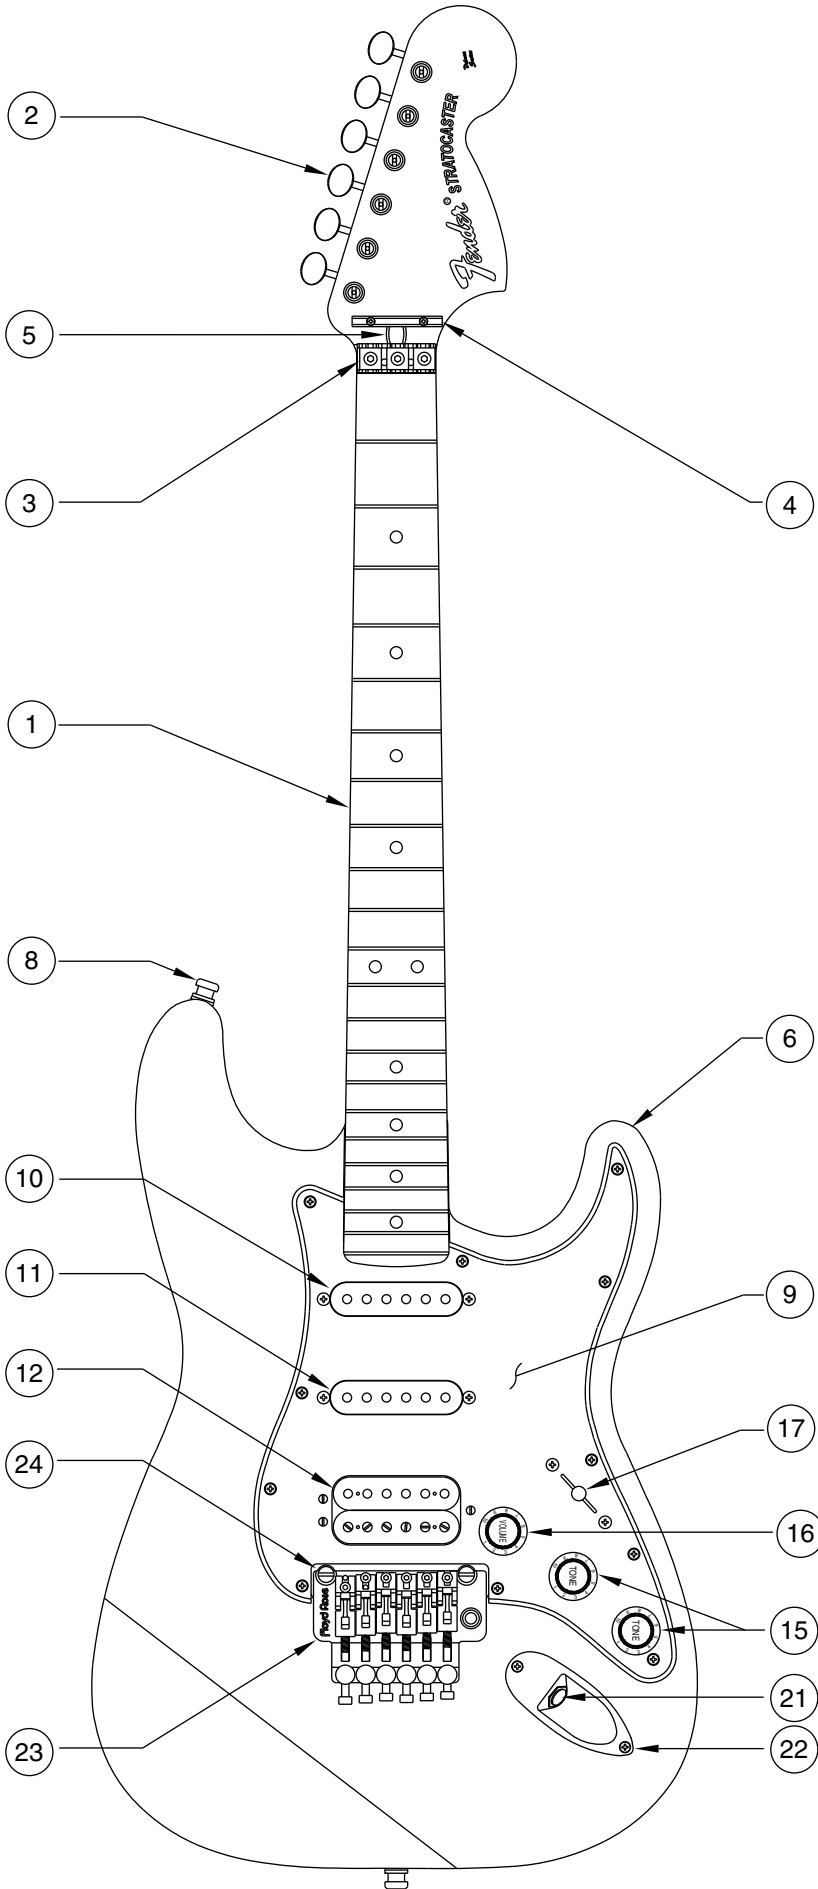

DELUXE FAT STRAT FLOYD ROSE 1133100