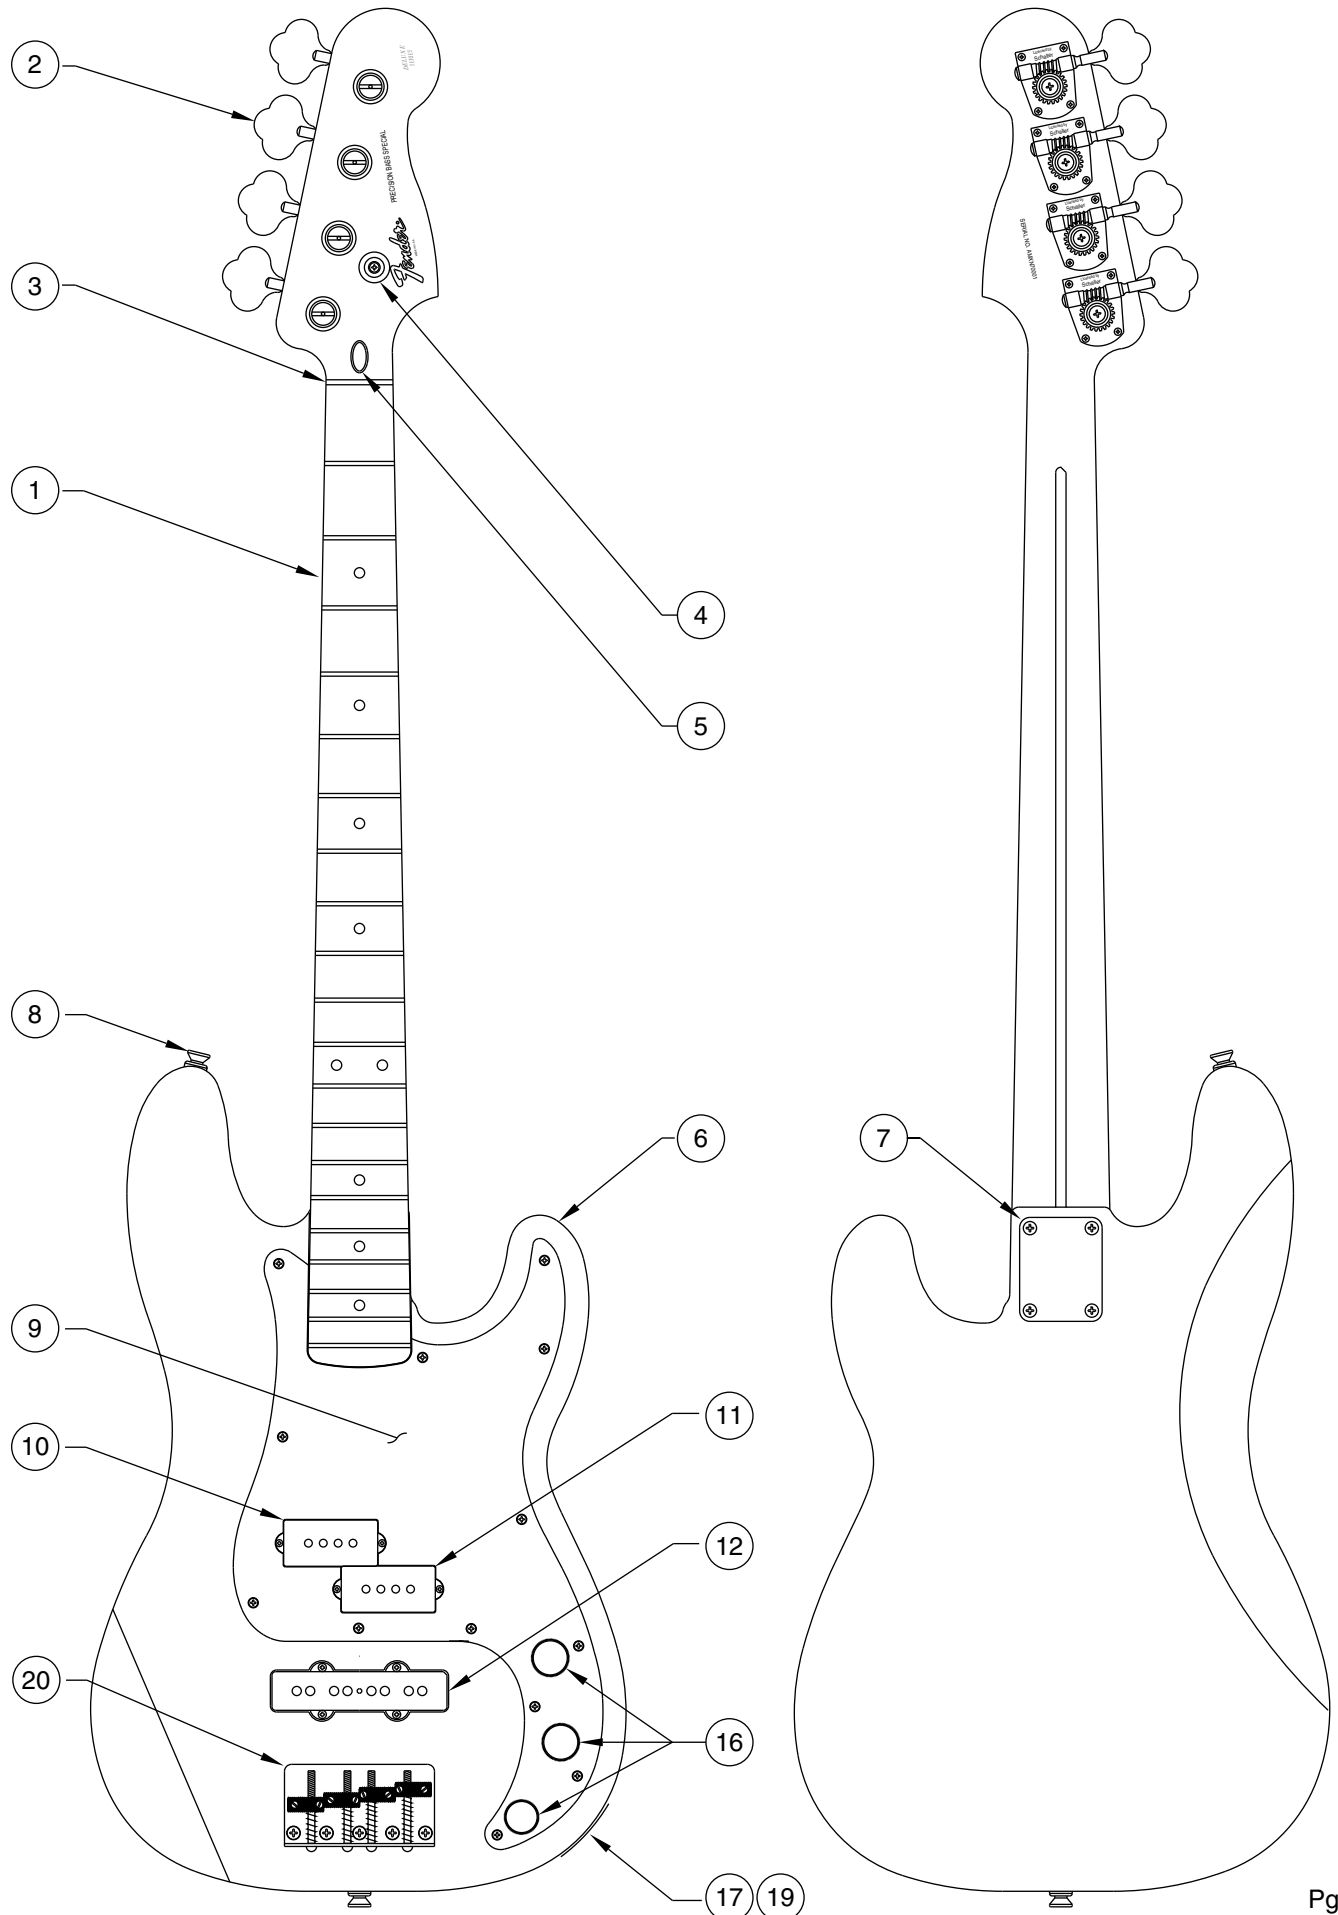

DELUXE PRECISION BASS SPECIAL 0135700/5702