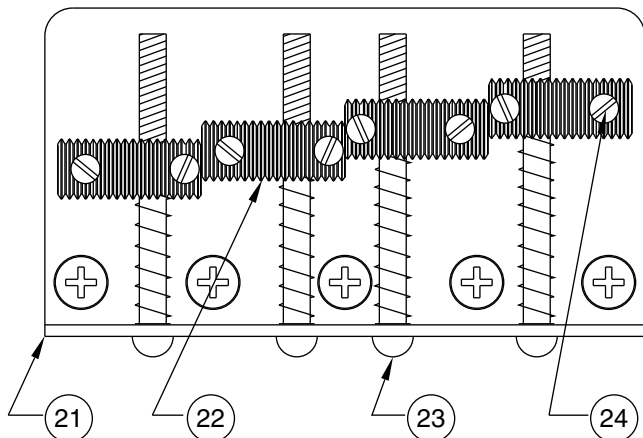

BRIDGE ASSEMBLY