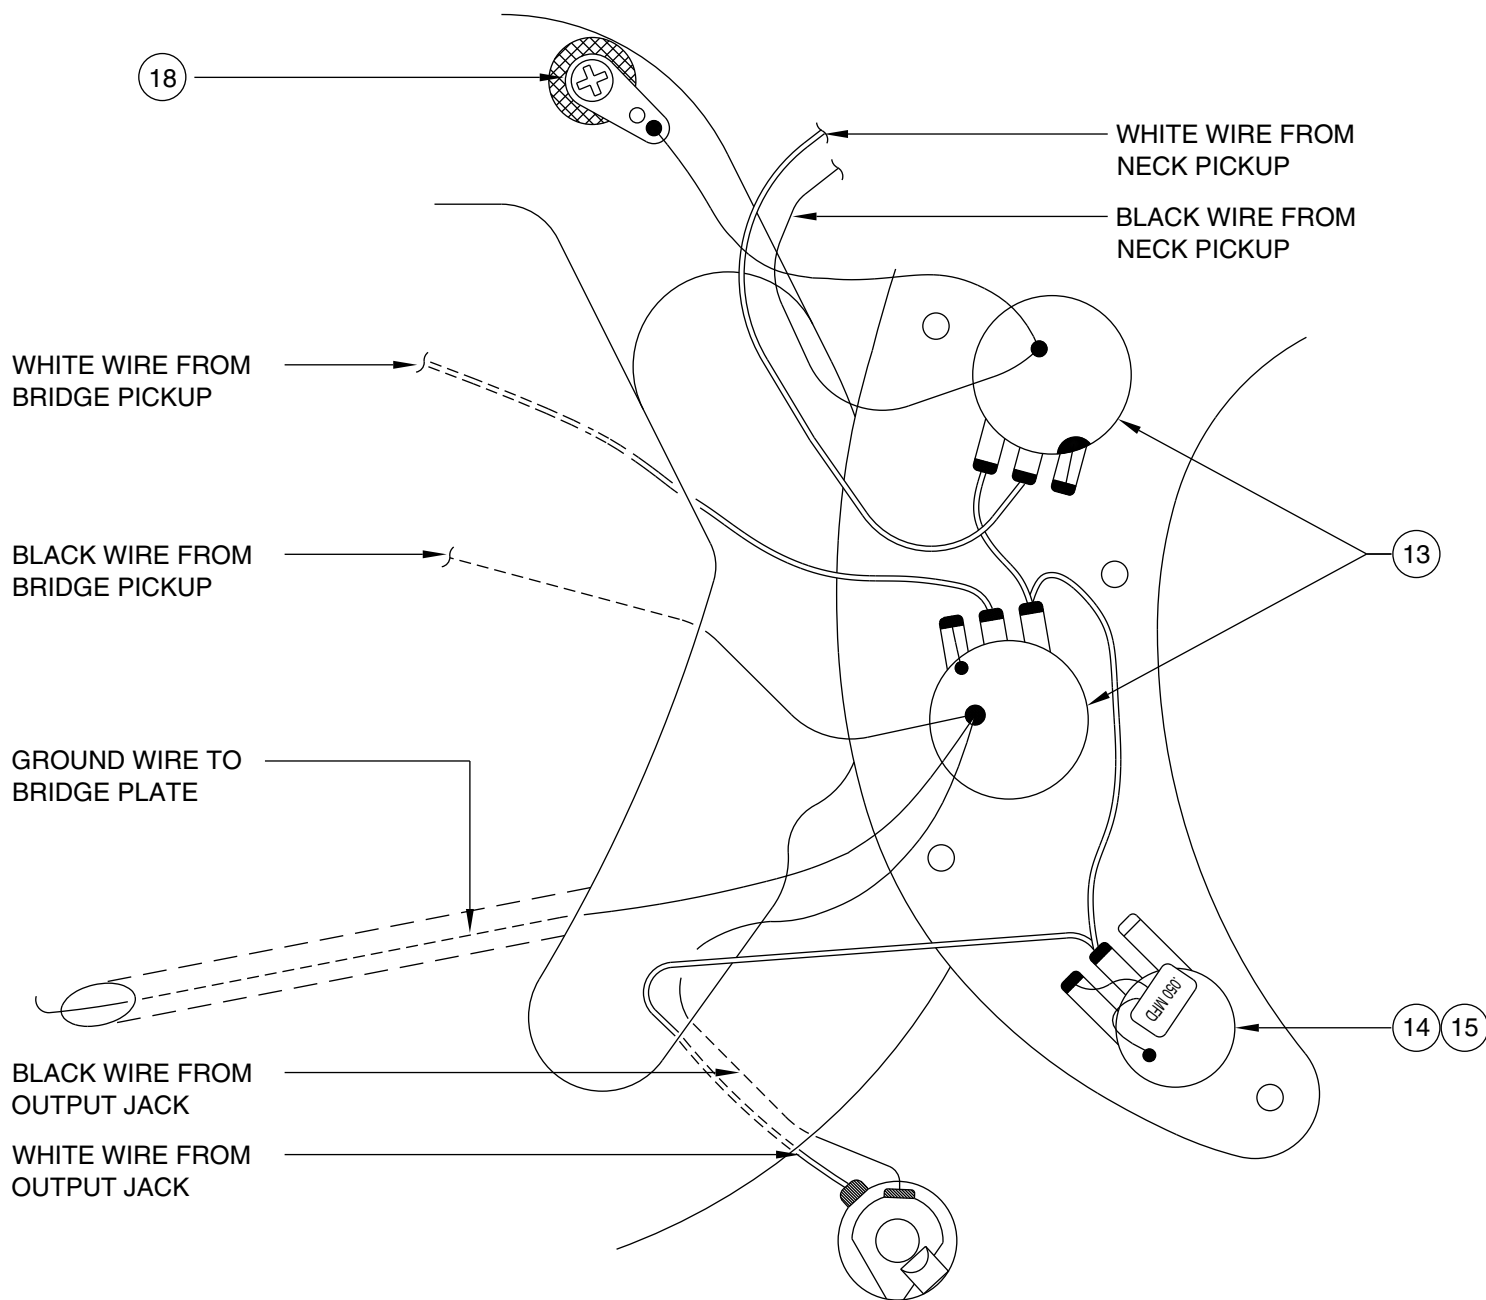

DELUXE PRECISION BASS SPECIAL 0135700/5702

PICKGUARD ASSEMBLY