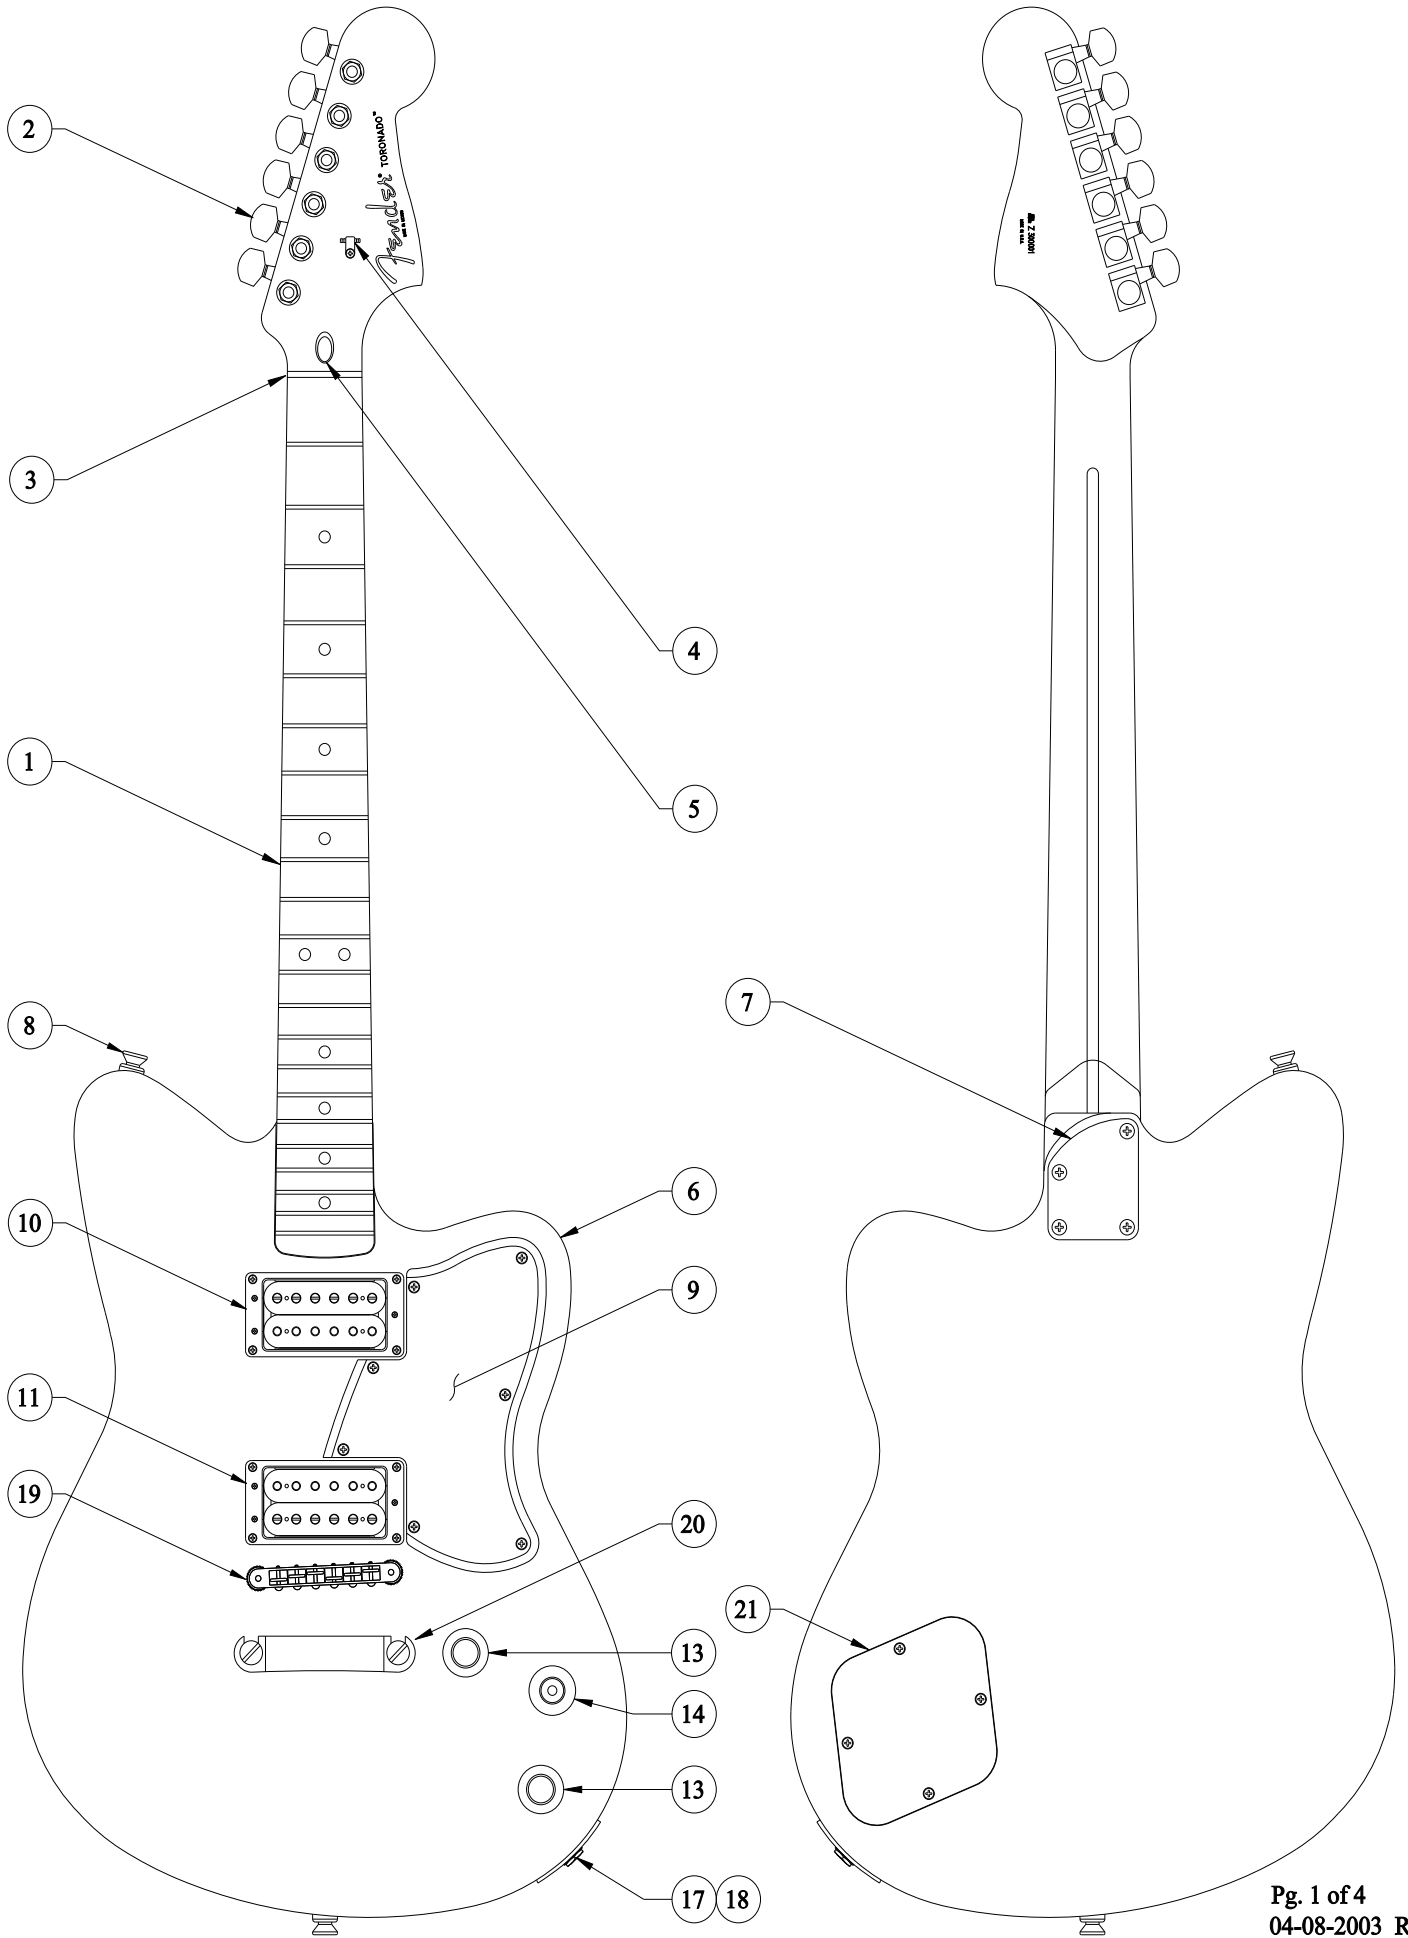

HIGHWAY 1 TORONADO 0110800

HIGHWAY 1 TORONADO 0110800

PICKGUARD ASSEMBLY

TORONADO 0110800

REF.#	P/N	DESCRIPTION
1	0060831000	Neck, Toronado, Highway 1 , M/N
2	0037429000	Tuning Key, (1) Set
	0053106000	Washer
	0053107000	Bushing
3	0083675000	Bone Nut
4	0021537000	String Retainer
	0021405000	Mounting Screw
5	0020810000	Truss Rod Adjustment Nut
	0023811000	Truss Adjusting Wrench
6	0060830xxx	Body, Toronado Highway 1
7	0060843000	Neck Mounting Plate
	0021424000	Mounting Screw
8	0012344000	Strap Button
	0015610000	Mounting Screw
	0001905600	Felt Washer, Black
9	0060832000	Pickguard, Toronado
	0021407000	Mounting Screw
10	0059318000	Pickup, Neck, Humbucker
	0050166000	Mounting Screw
	0050167000	Mounting Spring
	0053002000	Mounting Ring
	0053161000	Mounting Screw, Ring
11	0059190000	Pickup, Bridge, Humbucker
	0050166000	Mounting Screw
	0050167000	Mounting Spring
	0053001000	Mounting Ring
	0053161000	Mounting Screw, Ring
12	0038950000	Control, 500 K, Audio, Split Shaft (2)
	0016352000	Mounting Hex Nut
	0059213000	O-Ring
	0022384000	Lock Washer, Intl.
	0031153000	Flat Washer
13	0059189000	Knob, Volume/Tone, Smoke (2)
14	0054063000	Switch, 3 Way Toggle
	0059186000	Trim Disc
15	0012869000	Solder Lug
16	0024832000	Capacitor, .022 uF
17	0021956000	Output Jack
	0016352000	Mounting Hex Nut
	0016436000	Lock Washer, Intl.
	0031153000	Flat Washer
18	0050100000	Jack Ferrule
	0021407000	Mounting Screw
19	3511055017	Bridge
20	3511055170	Tailpiece
21	0053382000	Control Cover
	0021407000	Mounting Screw

Body Part Number

0060830506	Black
0060830543	Pewter
0060830591	Chrome Silver

HIGHWAY 1 TORONADO 0110800

SWITCH & CONTROL FUNCTION