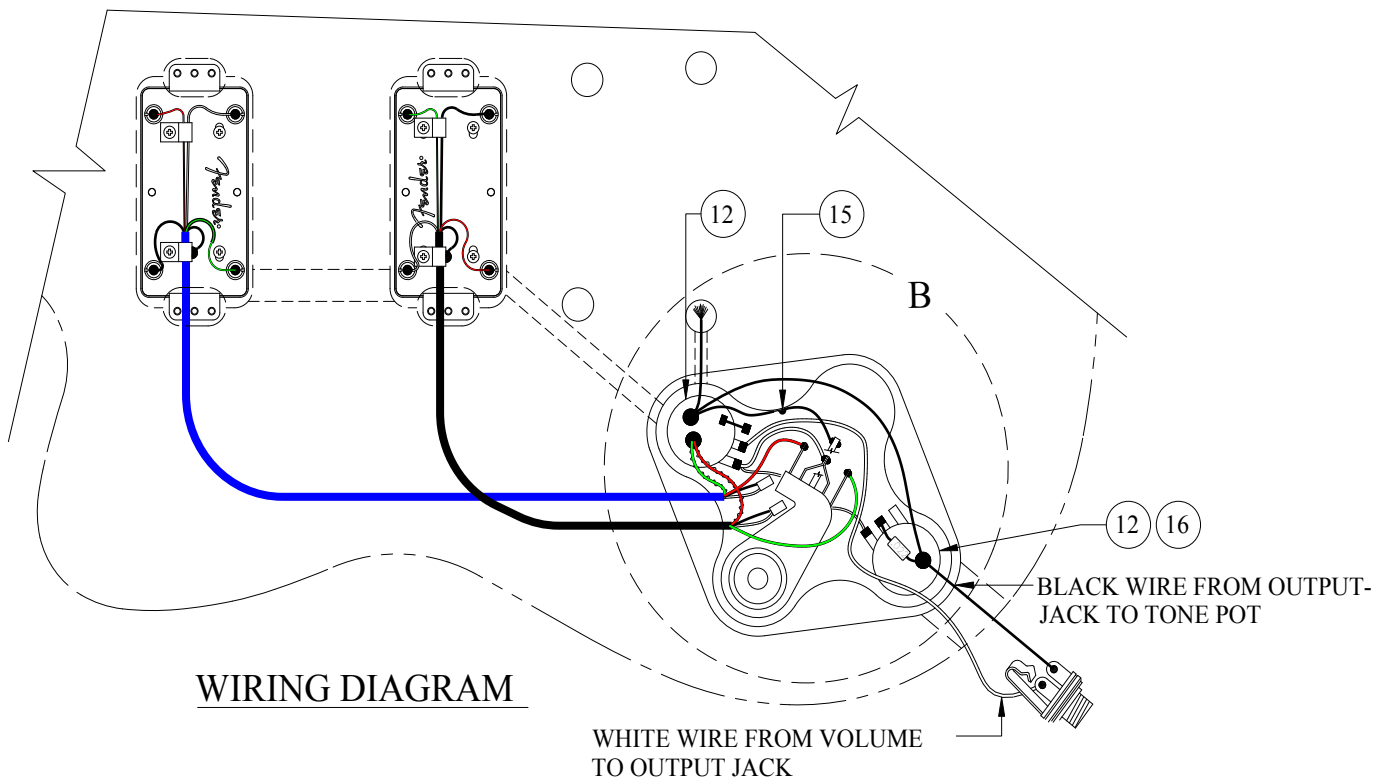

HIGHWAY 1 TORONADO 0110800

HIGHWAY 1 TORONADO 0110800

PICKGUARD ASSEMBLY

TORONADO 0110800

REF.#	P/N	DESCRIPTION
1	0060831000	Neck, Toronado, Highway 1 , M/N
2	0037429000	Tuning Key, (1) Set
	0053106000	Washer
	0053107000	Bushing
3	0083675000	Bone Nut
4	0021537000	String Retainer
	0021405000	Mounting Screw
5	0020810000	Truss Rod Adjustment Nut
	0023811000	Truss Adjusting Wrench
6	0060830xxx	Body, Toronado Highway 1
7	0060843000	Neck Mounting Plate
	0021424000	Mounting Screw
8	0012344000	Strap Button
	0015610000	Mounting Screw
	0001905600	Felt Washer, Black
9	0060832000	Pickguard, Toronado
	0021407000	Mounting Screw
10	0059318000	Pickup, Neck, Humbucker
	0050166000	Mounting Screw
	0050167000	Mounting Spring
	0053002000	Mounting Ring
	0053161000	Mounting Screw, Ring
11	0059190000	Pickup, Bridge, Humbucker
	0050166000	Mounting Screw
	0050167000	Mounting Spring
	0053001000	Mounting Ring
	0053161000	Mounting Screw, Ring
12	0038950000	Control, 500 K, Audio, Split Shaft (2)
	0016352000	Mounting Hex Nut
	0059213000	O-Ring
	0022384000	Lock Washer, Intl.
	0031153000	Flat Washer
13	0059189000	Knob, Volume/Tone, Smoke (2)
14	0054063000	Switch, 3 Way Toggle
	0059186000	Trim Disc
15	0012869000	Solder Lug
16	0024832000	Capacitor, .022 uF
17	0021956000	Output Jack
	0016352000	Mounting Hex Nut
	0016436000	Lock Washer, Intl.
	0031153000	Flat Washer
18	0050100000	Jack Ferrule
	0021407000	Mounting Screw
19	3511055017	Bridge
20	3511055170	Tailpiece
21	0053382000	Control Cover
	0021407000	Mounting Screw

Body Part Number

0060830506	Black
0060830543	Pewter
0060830591	Chrome Silver

HIGHWAY 1 TORONADO 0110800

SWITCH & CONTROL FUNCTION