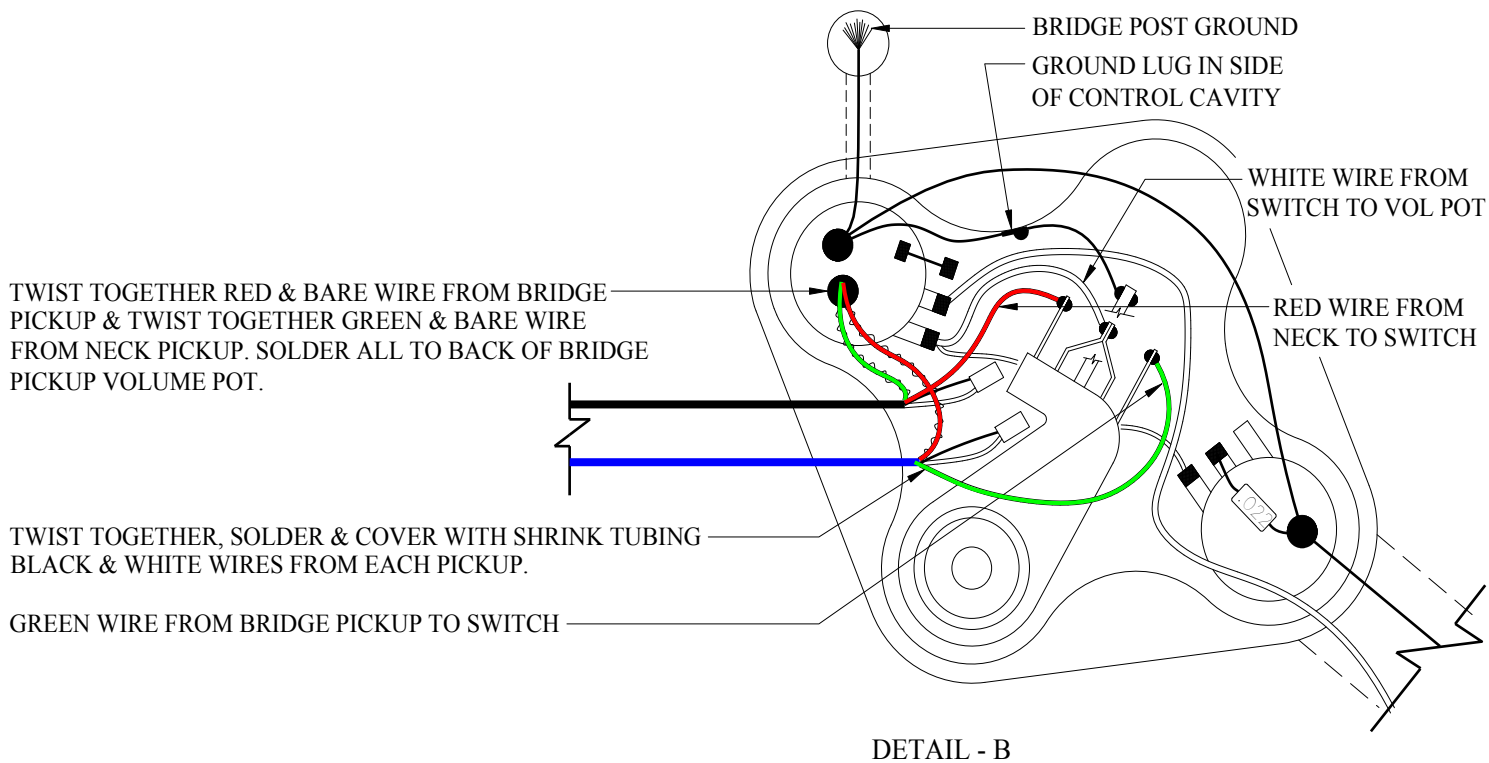

HIGHWAY 1 TORONADO 0110800

HIGHWAY 1 TORONADO 0110800

PICKGUARD ASSEMBLY

TORONADO 0110800

REF.#	P/N	DESCRIPTION
1	0060831000	Neck, Toronado, Highway 1 , M/N
2	0037429000	Tuning Key, (1) Set
	0053106000	Washer
	0053107000	Bushing
3	0083675000	Bone Nut
4	0021537000	String Retainer
	0021405000	Mounting Screw
5	0020810000	Truss Rod Adjustment Nut
	0023811000	Truss Adjusting Wrench
6	0060830xxx	Body, Toronado Highway 1
7	0060843000	Neck Mounting Plate
	0021424000	Mounting Screw
8	0012344000	Strap Button
	0015610000	Mounting Screw
	0001905600	Felt Washer, Black
9	0060832000	Pickguard, Toronado
	0021407000	Mounting Screw
10	0059318000	Pickup, Neck, Humbucker
	0050166000	Mounting Screw
	0050167000	Mounting Spring
	0053002000	Mounting Ring
	0053161000	Mounting Screw, Ring
11	0059190000	Pickup, Bridge, Humbucker
	0050166000	Mounting Screw
	0050167000	Mounting Spring
	0053001000	Mounting Ring
	0053161000	Mounting Screw, Ring
12	0038950000	Control, 500 K, Audio, Split Shaft (2)
	0016352000	Mounting Hex Nut
	0059213000	O-Ring
	0022384000	Lock Washer, Intl.
	0031153000	Flat Washer
13	0059189000	Knob, Volume/Tone, Smoke (2)
14	0054063000	Switch, 3 Way Toggle
	0059186000	Trim Disc
15	0012869000	Solder Lug
16	0024832000	Capacitor, .022 uF
17	0021956000	Output Jack
	0016352000	Mounting Hex Nut
	0016436000	Lock Washer, Intl.
	0031153000	Flat Washer
18	0050100000	Jack Ferrule
	0021407000	Mounting Screw
19	3511055017	Bridge
20	3511055170	Tailpiece
21	0053382000	Control Cover
	0021407000	Mounting Screw

Body Part Number

0060830506	Black
0060830543	Pewter
0060830591	Chrome Silver

HIGHWAY 1 TORONADO 0110800

SWITCH & CONTROL FUNCTION