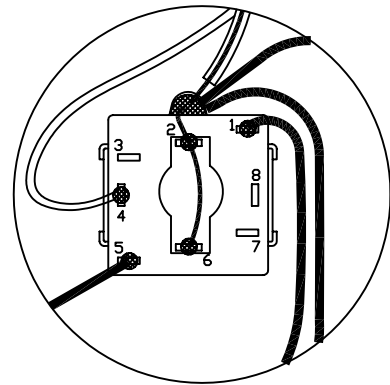

MARCUS MILLER JAZZ BASS® V, 0197802

Fender®

WIRING DETAIL

BRIDGE ASSEMBLY

JACK OUTPUT FISHMAN SWITCH DETAIL

MARCUS MILLER JAZZ BASS® V, 0197802

REF.#	P/N	DESCRIPTION	REF.#	P/N	DESCRIPTION
1	0059126000	Neck, M. Miller Jazz Bass V, Maple	23	0058397000	Bridge Assy, M. Miller 5 String
2	0050911000	Tuning Key (4) RH Set		0021422000	Mounting Screw
	0021405000	Mounting Screws	24	0058395000	Bridge Plate
3	0050912000	Tuning Key (1) LH Set	25	0058374000	Bridge Section, (1-2)
	0021405000	Mounting Screw	26	0058376000	Bridge Section, (3-5)
4	0038487000	Bone Nut	27	0017571000	Intonation Screw, Blk (5)
5	0058334000	String Guide (2 String Chr)	28	0018872000	Intonation Spring, Blk (5)
	0021407000	Mounting Screw	29	0021093000	Height Adjustment Screw, Blk (4)
6	0058332000	String Guide (3 String Chr)	30	0053019000	Height Adjustment Screw, Blk (6)
	0021407000	Mounting Screw	31	0048604000	Ferrule, String
7	0048693000	Truss Rod Adjusting Wrench			
8	See Chart	Body - Marcus Miller Jazz Bass V			
9	0058329000	Neck Mounting Plate			
	0021424000	Mounting Screw			
10	0021453000	Strap Button			
	0021422000	Mounting Screw			
	0020491000	Felt Washer, White			
	0019056000	Felt Washer, Black			
11	0059129000	Pickguard, M. Miller 5 String (B/W/B)			
	0021407000	Mounting Screw			
12	0059132000	Pickup, M. Miller J-Bass, Neck			
	0021408000	Mounting Screw			
	0018556000	Weatherstrip			
	0059134000	Cover, M. Miller J-Bass Neck Pickup			
	0021407000	Mounting Screw			
13	0059133000	Pickup, M. Miller J-Bass, Bridge			
	0021408000	Mounting Screw			
	0018556000	Weatherstrip			
14	0019064000	Control 250K			
	0016352000	Mounting Hex Nut			
	0016436000	Lock Washer			
15	0059137000	Control 100K			
	0016352000	Mounting Hex Nut			
	0016436000	Lock Washer			
16	0059136000	Circuit Board			
17	0058410000	Cover, Double Battery, Black			
	0030688000	Insert			
	0030654000	Mounting Screw			
	0017405000	Battery 9V			
	0058775000	Assy, Double Battery Snap			
18	0012869000	Solder Lug			
	0015116000	Mounting Screw			
19	0019455000	Knob, Large Skirted Black			
20	0013359000	Knob, Knurled Chrome			
	0028897001	Mounting Set Screw			
21	0059138000	Mini-Switch DP On-On M. Miller			
22	0056055000	Jack Output Fishman Switch			
	0016436000	Washer, Lock Intl			
	0016352000	Nut, Hex			