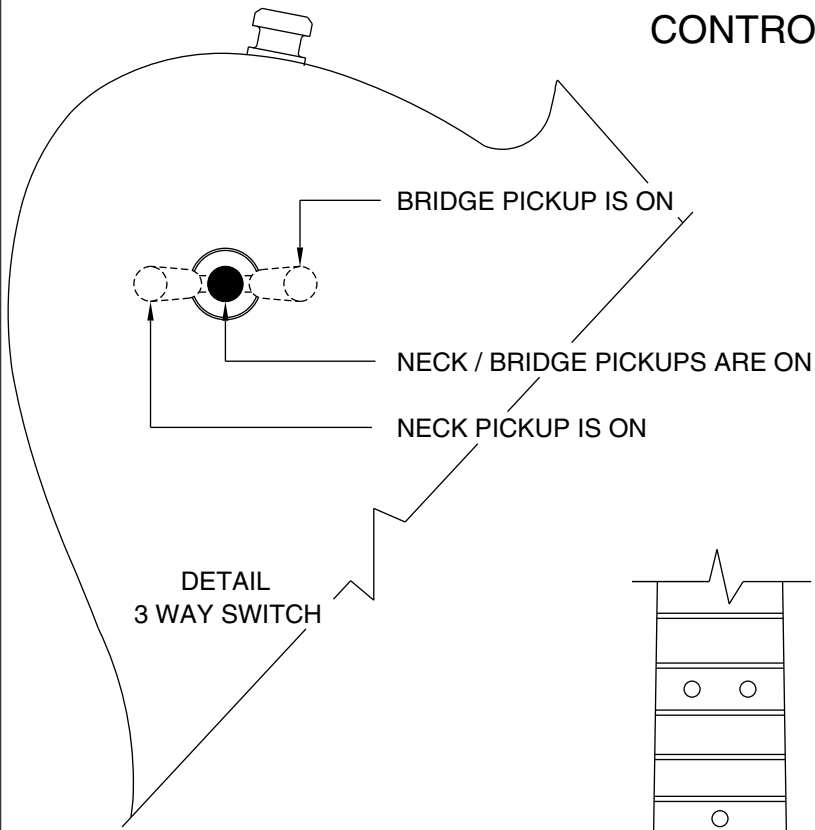

16" WHITE WIRE FROM 3-WAY SWITCH TO OUTPUT JACK

16" BLUE WIRE FROM 3-WAY SWITCH TO #2 LUG OF BRIDGE VOL. POT

BROWN WIRE FROM NECK PICKUP

BROWN WIRE FROM BRIDGE PICKUP

DETAIL 'A'
N.T.S.

BRIDGE ASSEMBLY

TELE-SONIC 0101800

Body Part Number	
0053792532	Brown Sunburst
0053792538	Crimson Red Transparent

TELE-SONIC 0101800 CONTROL & SWITCH FUNCTION

3 WAY SWITCH POSITION			
● ○ ○ 1	○ ● ○ 2	○ ○ ● 3	← 3 WAY SWITCH POSITION
VI & T1	VI & V2 TI & T2	VI & T1	← TONE/VOLUME CONTROL
■	■	□	← NECK PICKUP
□	■	■	← BRIDGE PICKUP
	■		← PICKUP IS ON
	□		← PICKUP IS OFF