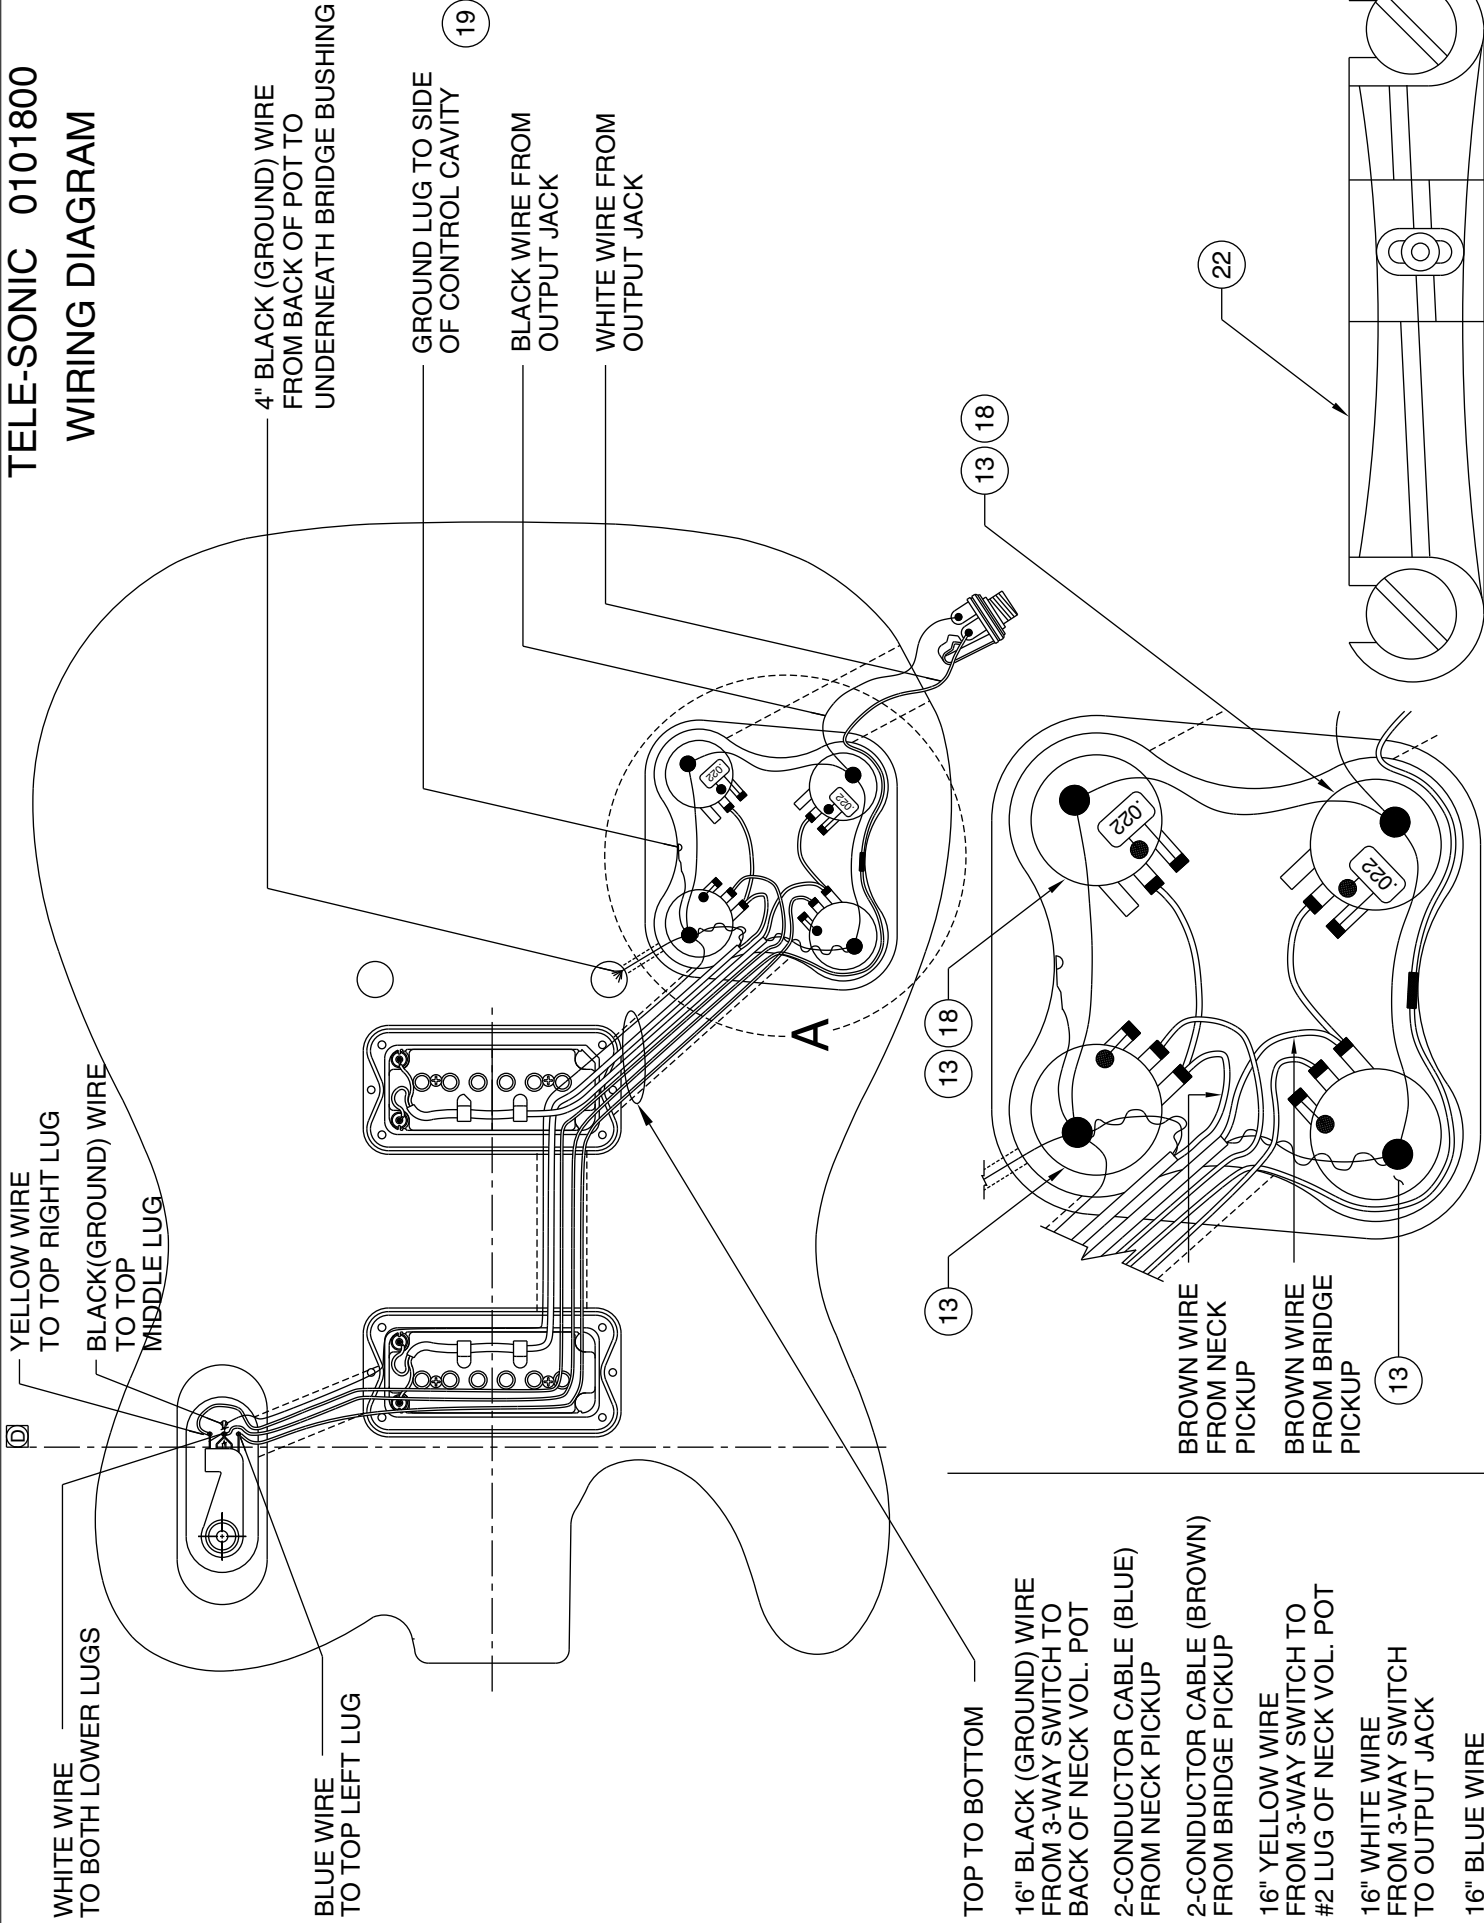

TELE-SONIC 0101800

**TELE-SONIC 0101800
WIRING DIAGRAM**

WHITE WIRE TO BOTH LOWER LUGS

BLUE WIRE TO TOP LEFT LUG

YELLOW WIRE TO TOP RIGHT LUG

BLACK (GROUND) WIRE TO TOP TO MIDDLE LUG

4" BLACK (GROUND) WIRE FROM BACK OF POT TO UNDERNEATH BRIDGE BUSHING

13

TOP TO BOTTOM

16" BLACK (GROUND) WIRE FROM 3-WAY SWITCH TO BACK OF NECK VOL. POT

2-CONDUCTOR CABLE (BLUE) FROM NECK PICKUP

2-CONDUCTOR CABLE (BROWN) FROM BRIDGE PICKUP

16" YELLOW WIRE FROM 3-WAY SWITCH TO #2 LUG OF NECK VOL. POT

16" WHITE WIRE FROM 3-WAY SWITCH TO OUTPUT JACK

16" BLUE WIRE FROM 3-WAY SWITCH TO #2 LUG OF BRIDGE VOL. POT

BROWN WIRE FROM NECK PICKUP

BROWN WIRE FROM BRIDGE PICKUP

DETAIL 'A'
N.T.S.

BRIDGE ASSEMBLY

TELE-SONIC 0101800

Body Part Number	
0053792532	Brown Sunburst
0053792538	Crimson Red Transparent

TELE-SONIC 0101800 CONTROL & SWITCH FUNCTION

3 WAY SWITCH POSITION			
● ○ ○ 1	○ ● ○ 2	○ ○ ● 3	← 3 WAY SWITCH POSITION
VI & T1	VI & V2 TI & T2	VI & T1	← TONE/VOLUME CONTROL
■	■	□	← NECK PICKUP
□	■	■	← BRIDGE PICKUP
	■		← PICKUP IS ON
	□		← PICKUP IS OFF