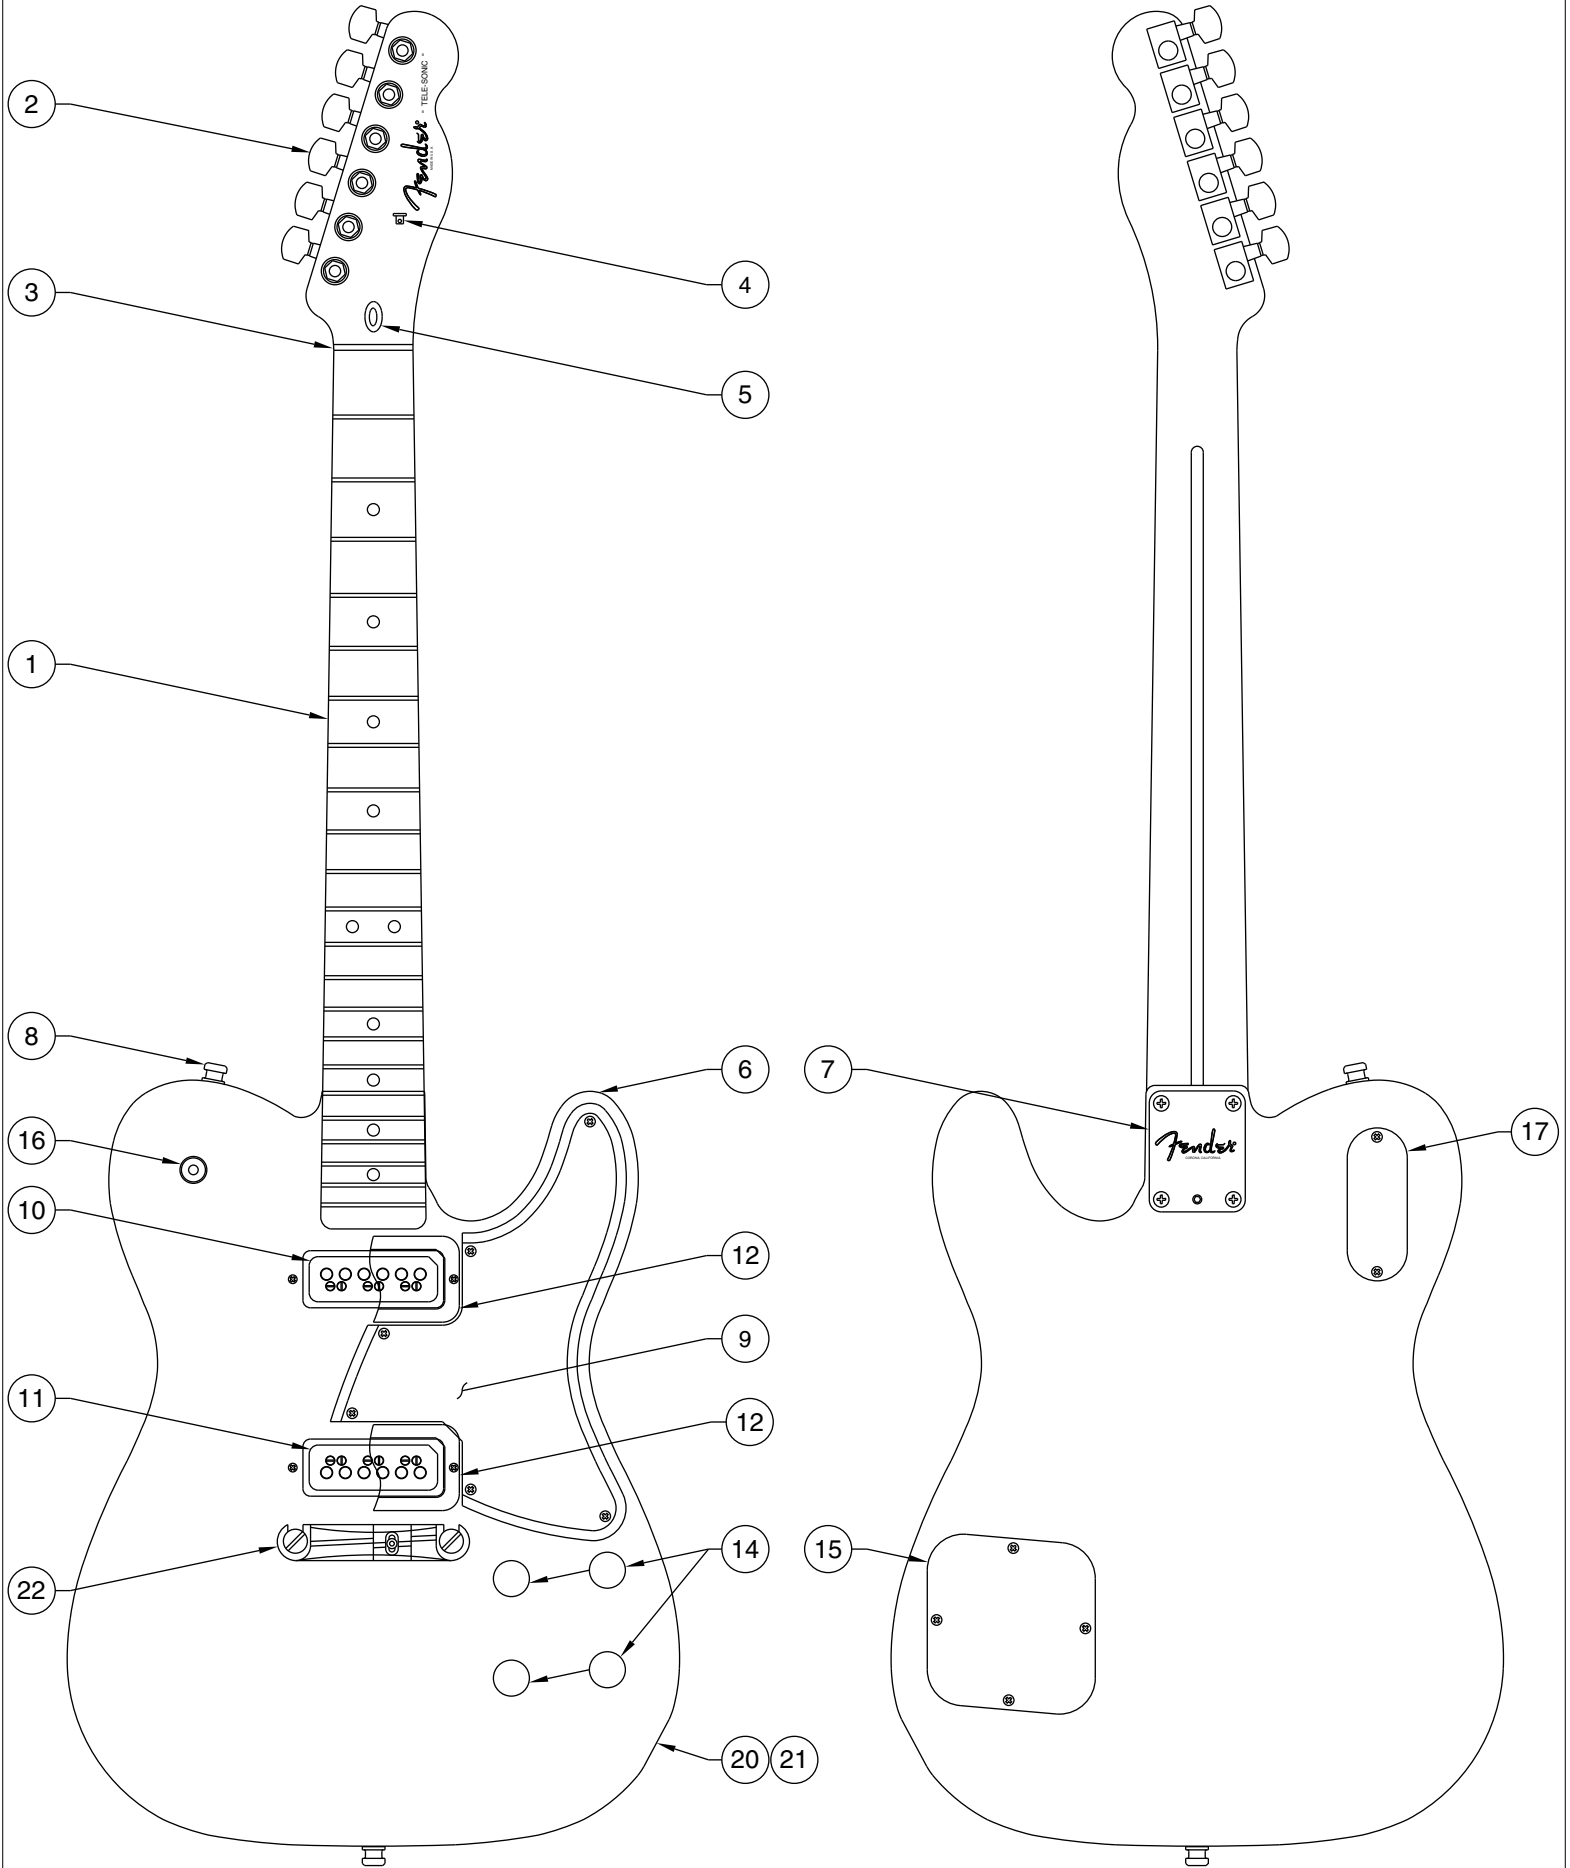

TELE-SONIC 0101800

**TELE-SONIC 0101800
WIRING DIAGRAM**

WHITE WIRE TO BOTH LOWER LUGS

BLUE WIRE TO TOP LEFT LUG

YELLOW WIRE TO TOP RIGHT LUG

BLACK (GROUND) WIRE TO TOP TO MIDDLE LUG

4" BLACK (GROUND) WIRE FROM BACK OF POT TO UNDERNEATH BRIDGE BUSHING

13

TOP TO BOTTOM

16" BLACK (GROUND) WIRE FROM 3-WAY SWITCH TO BACK OF NECK VOL. POT

2-CONDUCTOR CABLE (BLUE) FROM NECK PICKUP

2-CONDUCTOR CABLE (BROWN) FROM BRIDGE PICKUP

16" YELLOW WIRE FROM 3-WAY SWITCH TO #2 LUG OF NECK VOL. POT

16" WHITE WIRE FROM 3-WAY SWITCH TO OUTPUT JACK

16" BLUE WIRE FROM 3-WAY SWITCH TO #2 LUG OF BRIDGE VOL. POT

BROWN WIRE FROM NECK PICKUP

BROWN WIRE FROM BRIDGE PICKUP

DETAIL 'A'
N.T.S.

BRIDGE ASSEMBLY

TELE-SONIC 0101800

Body Part Number	
0053792532	Brown Sunburst
0053792538	Crimson Red Transparent

TELE-SONIC 0101800 CONTROL & SWITCH FUNCTION

3 WAY SWITCH POSITION			
● ○ ○ 1	○ ● ○ 2	○ ○ ● 3	← 3 WAY SWITCH POSITION
VI & T1	VI & V2 TI & T2	VI & T1	← TONE/VOLUME CONTROL
■	■	□	← NECK PICKUP
□	■	■	← BRIDGE PICKUP
	■		← PICKUP IS ON
	□		← PICKUP IS OFF