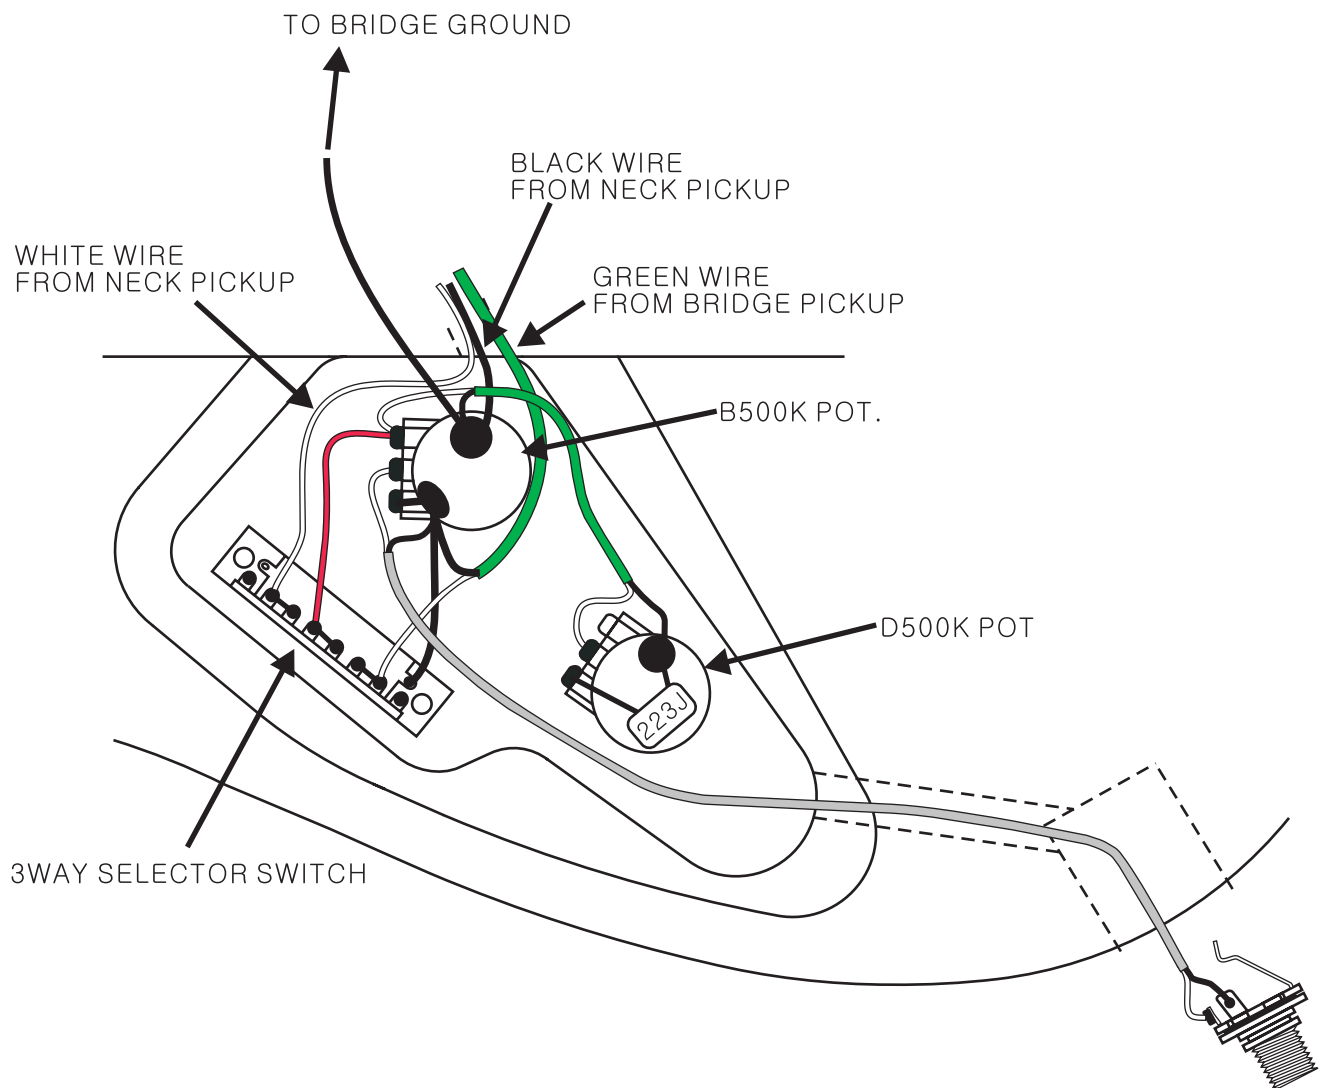

TIE-DYE STRAT HS 0264901/550

WIRING DIAGRAM

# TIE-DYE STRAT HS 0264901/550

## SWITCH & CONTROL FUNCTION

3 WAY SWITCH POSITION			
			← 3WAY SWITCH POSITION
V&T	V&T	V&T	← TONE CONTROL
			← NECK PICKUP
			← BRIDGE PICKUP
	← PICKUP IS ON		← PICKUP IS OFF