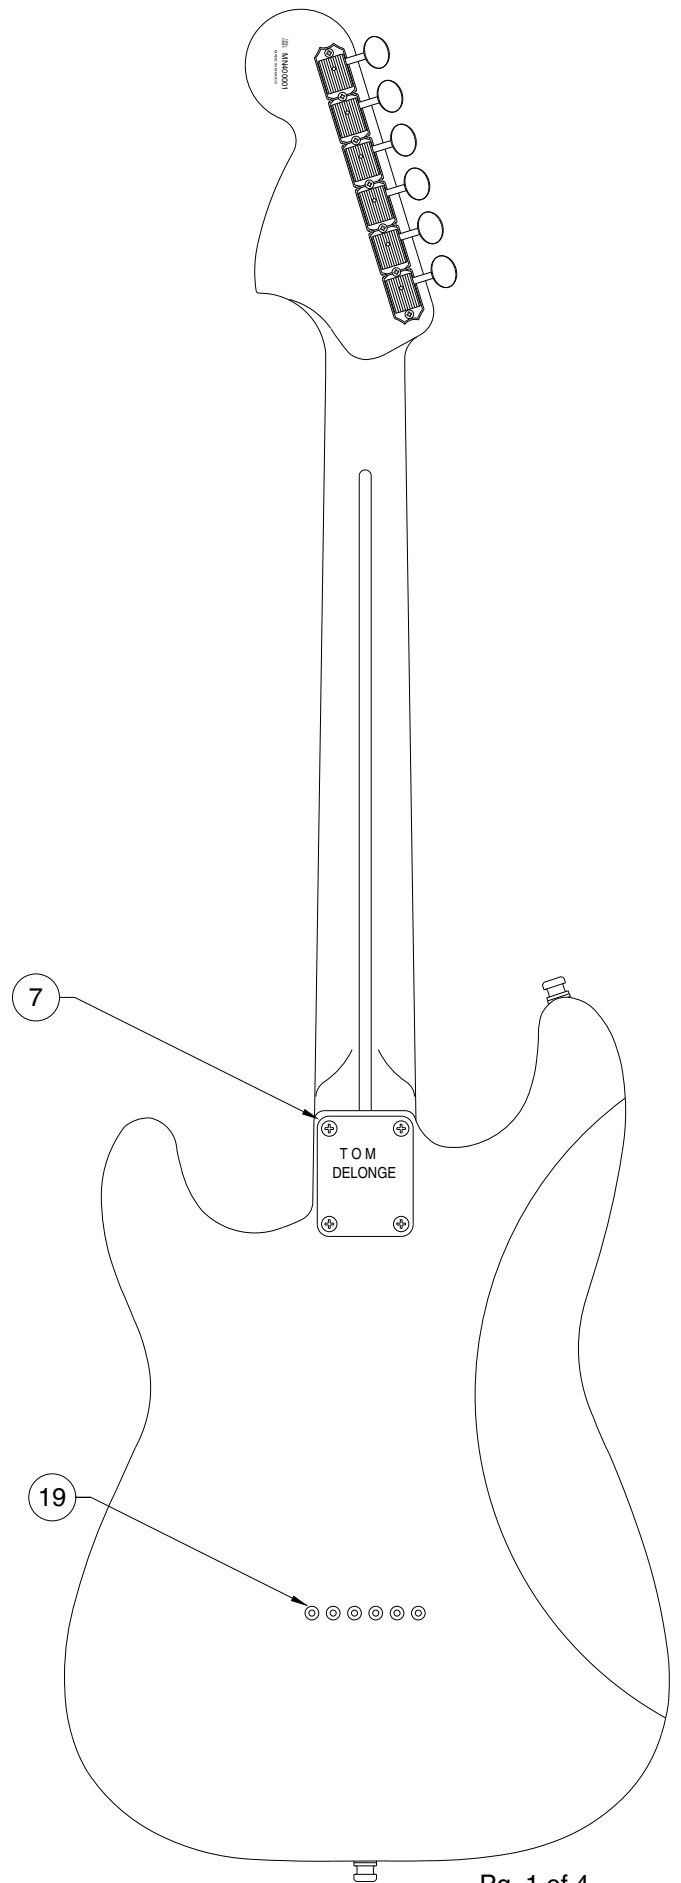

TOM DELONGE STRATOCASTER 0138200

TOM DELONGE STRATOCASTER 0138200

REF.#	P/N	DESCRIPTION
1	0055245000	Neck, Deluxe Fat Stratocaster, R/W
2	0047912000	Tuning Key, (1) Set
	0053020000	Bushing, Key
	0011357000	Mounting Screw
3	0083675000	Bone Nut
4	0010389000	String Retainer
	0020423000	Spacer
	0011358000	Mounting Screw
5	0038454000	Truss Rod Adjustment Nut
	0038467000	Truss Rod Adjusting Wrench
6	0058271xxx	Body, Tom Delonge Stratocaster
7	0058275000	Neck Mounting Plate
	0015636000	Mounting Screw
8	0012344000	Strap Button
	0015610000	Mounting Screw
	0020491000	Felt Washer, White
	0019056000	Felt Washer, Black
9	0058272000	Pickguard, Tom Longe Strat
	0015578000	Mounting Screw
10	0058276000	Pickup, Neck, Duncan Invader
	0050166000	Mounting Screw
	0050167000	Spring, Humbucker
11	0037407000	Control, 500K, Volume/Tone (2)
	0022384000	Lock Washer, Intl
	0028897001	Set Screw
	0016352000	Mounting Hex Nut
12	0013359000	Knob, Volume, Knurled Chrome
13	0025059001	Resistor, .220K
14	0011435002	Capacitor, 680pf
15	0012869000	Solder Lug
	0015116000	Mounting Screw
16	0047329000	Output Jack Assembly
	0016436000	Lock Washer, Intl
	0016352000	Mounting Hex Nut
17	0010280090	Jack Ferrule
	0015578000	Mounting Screw
18	0058274000	Bridge Assembly, (Buy)
	0050919000	Adjusting Wrench, Saddle Height
	0026625000	Mounting Screw
19	0021429000	Ferrule, Sting Retainer

Body Part Number	
0058271504	Daphine Blue
0058271506	Black
0058271557	Surf Green
0058271563	Graffiti Yellow

TOM DELONGE STRATOCASTER 0138200