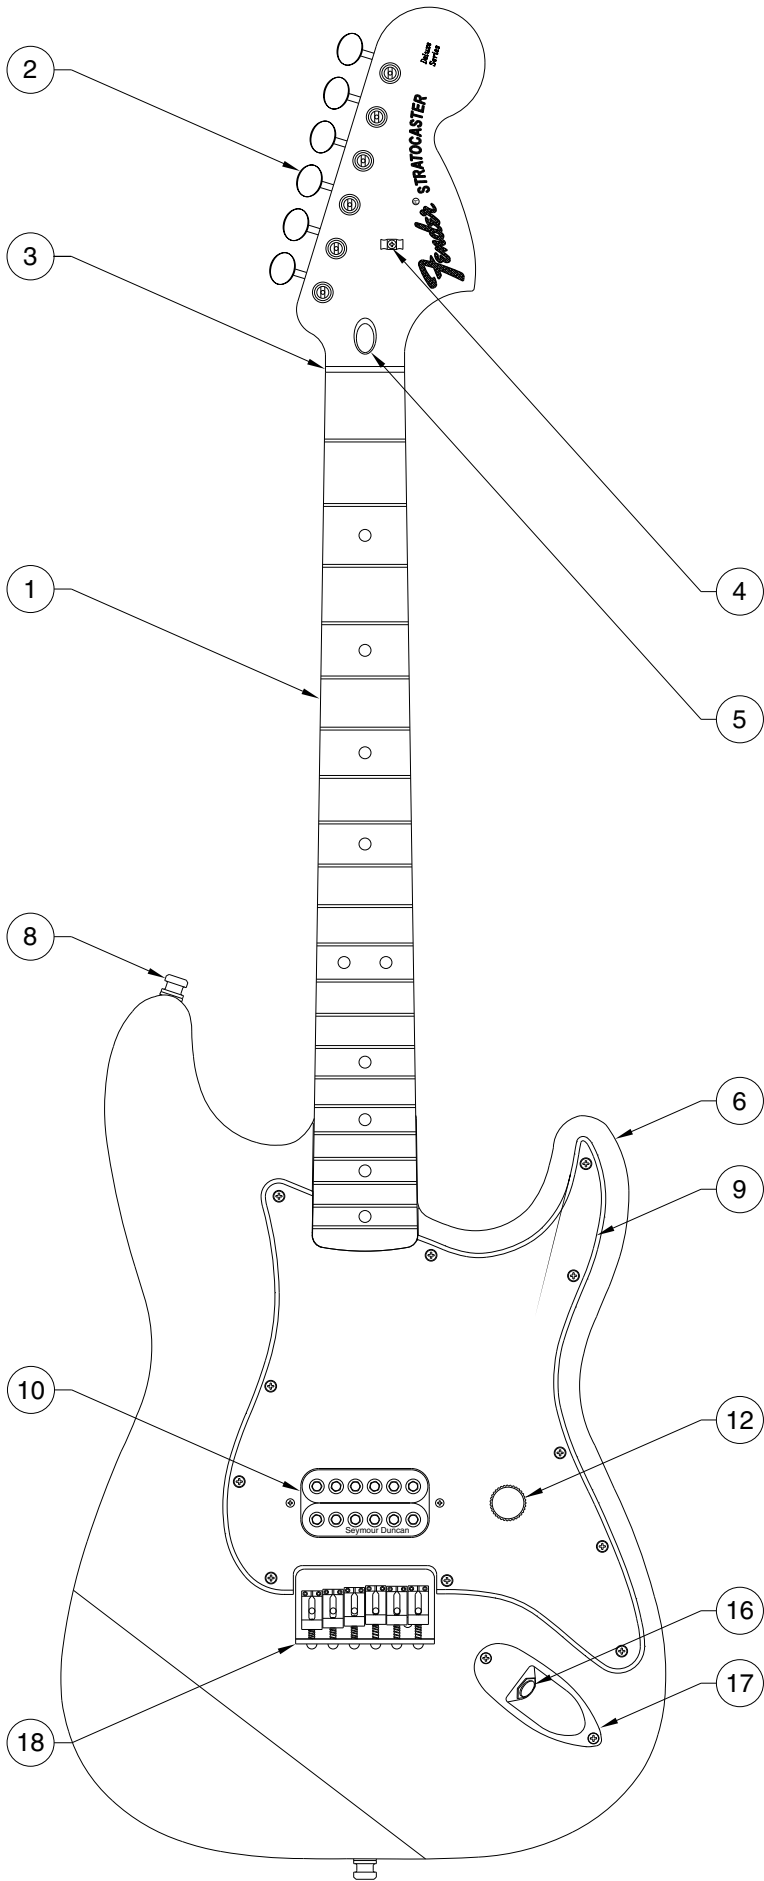

TOM DELONGE STRATOCASTER 0138200

TOM DELONGE STRATOCASTER 0138200

REF.#	P/N	DESCRIPTION
1	0055245000	Neck, Deluxe Fat Stratocaster, R/W
2	0047912000	Tuning Key, (1) Set
	0053020000	Bushing, Key
	0011357000	Mounting Screw
3	0083675000	Bone Nut
4	0010389000	String Retainer
	0020423000	Spacer
	0011358000	Mounting Screw
5	0038454000	Truss Rod Adjustment Nut
	0038467000	Truss Rod Adjusting Wrench
6	0058271xxx	Body, Tom Delonge Stratocaster
7	0058275000	Neck Mounting Plate
	0015636000	Mounting Screw
8	0012344000	Strap Button
	0015610000	Mounting Screw
	0020491000	Felt Washer, White
	0019056000	Felt Washer, Black
9	0058272000	Pickguard, Tom Longe Strat
	0015578000	Mounting Screw
10	0058276000	Pickup, Neck, Duncan Invader
	0050166000	Mounting Screw
	0050167000	Spring, Humbucker
11	0037407000	Control, 500K, Volume/Tone (2)
	0022384000	Lock Washer, Intl
	0028897001	Set Screw
	0016352000	Mounting Hex Nut
12	0013359000	Knob, Volume, Knurled Chrome
13	0025059001	Resistor, .220K
14	0011435002	Capacitor, 680pf
15	0012869000	Solder Lug
	0015116000	Mounting Screw
16	0047329000	Output Jack Assembly
	0016436000	Lock Washer, Intl
	0016352000	Mounting Hex Nut
17	0010280090	Jack Ferrule
	0015578000	Mounting Screw
18	0058274000	Bridge Assembly, (Buy)
	0050919000	Adjusting Wrench, Saddle Height
	0026625000	Mounting Screw
19	0021429000	Ferrule, Sting Retainer

Body Part Number	
0058271504	Daphine Blue
0058271506	Black
0058271557	Surf Green
0058271563	Graffiti Yellow

TOM DELONGE STRATOCASTER 0138200