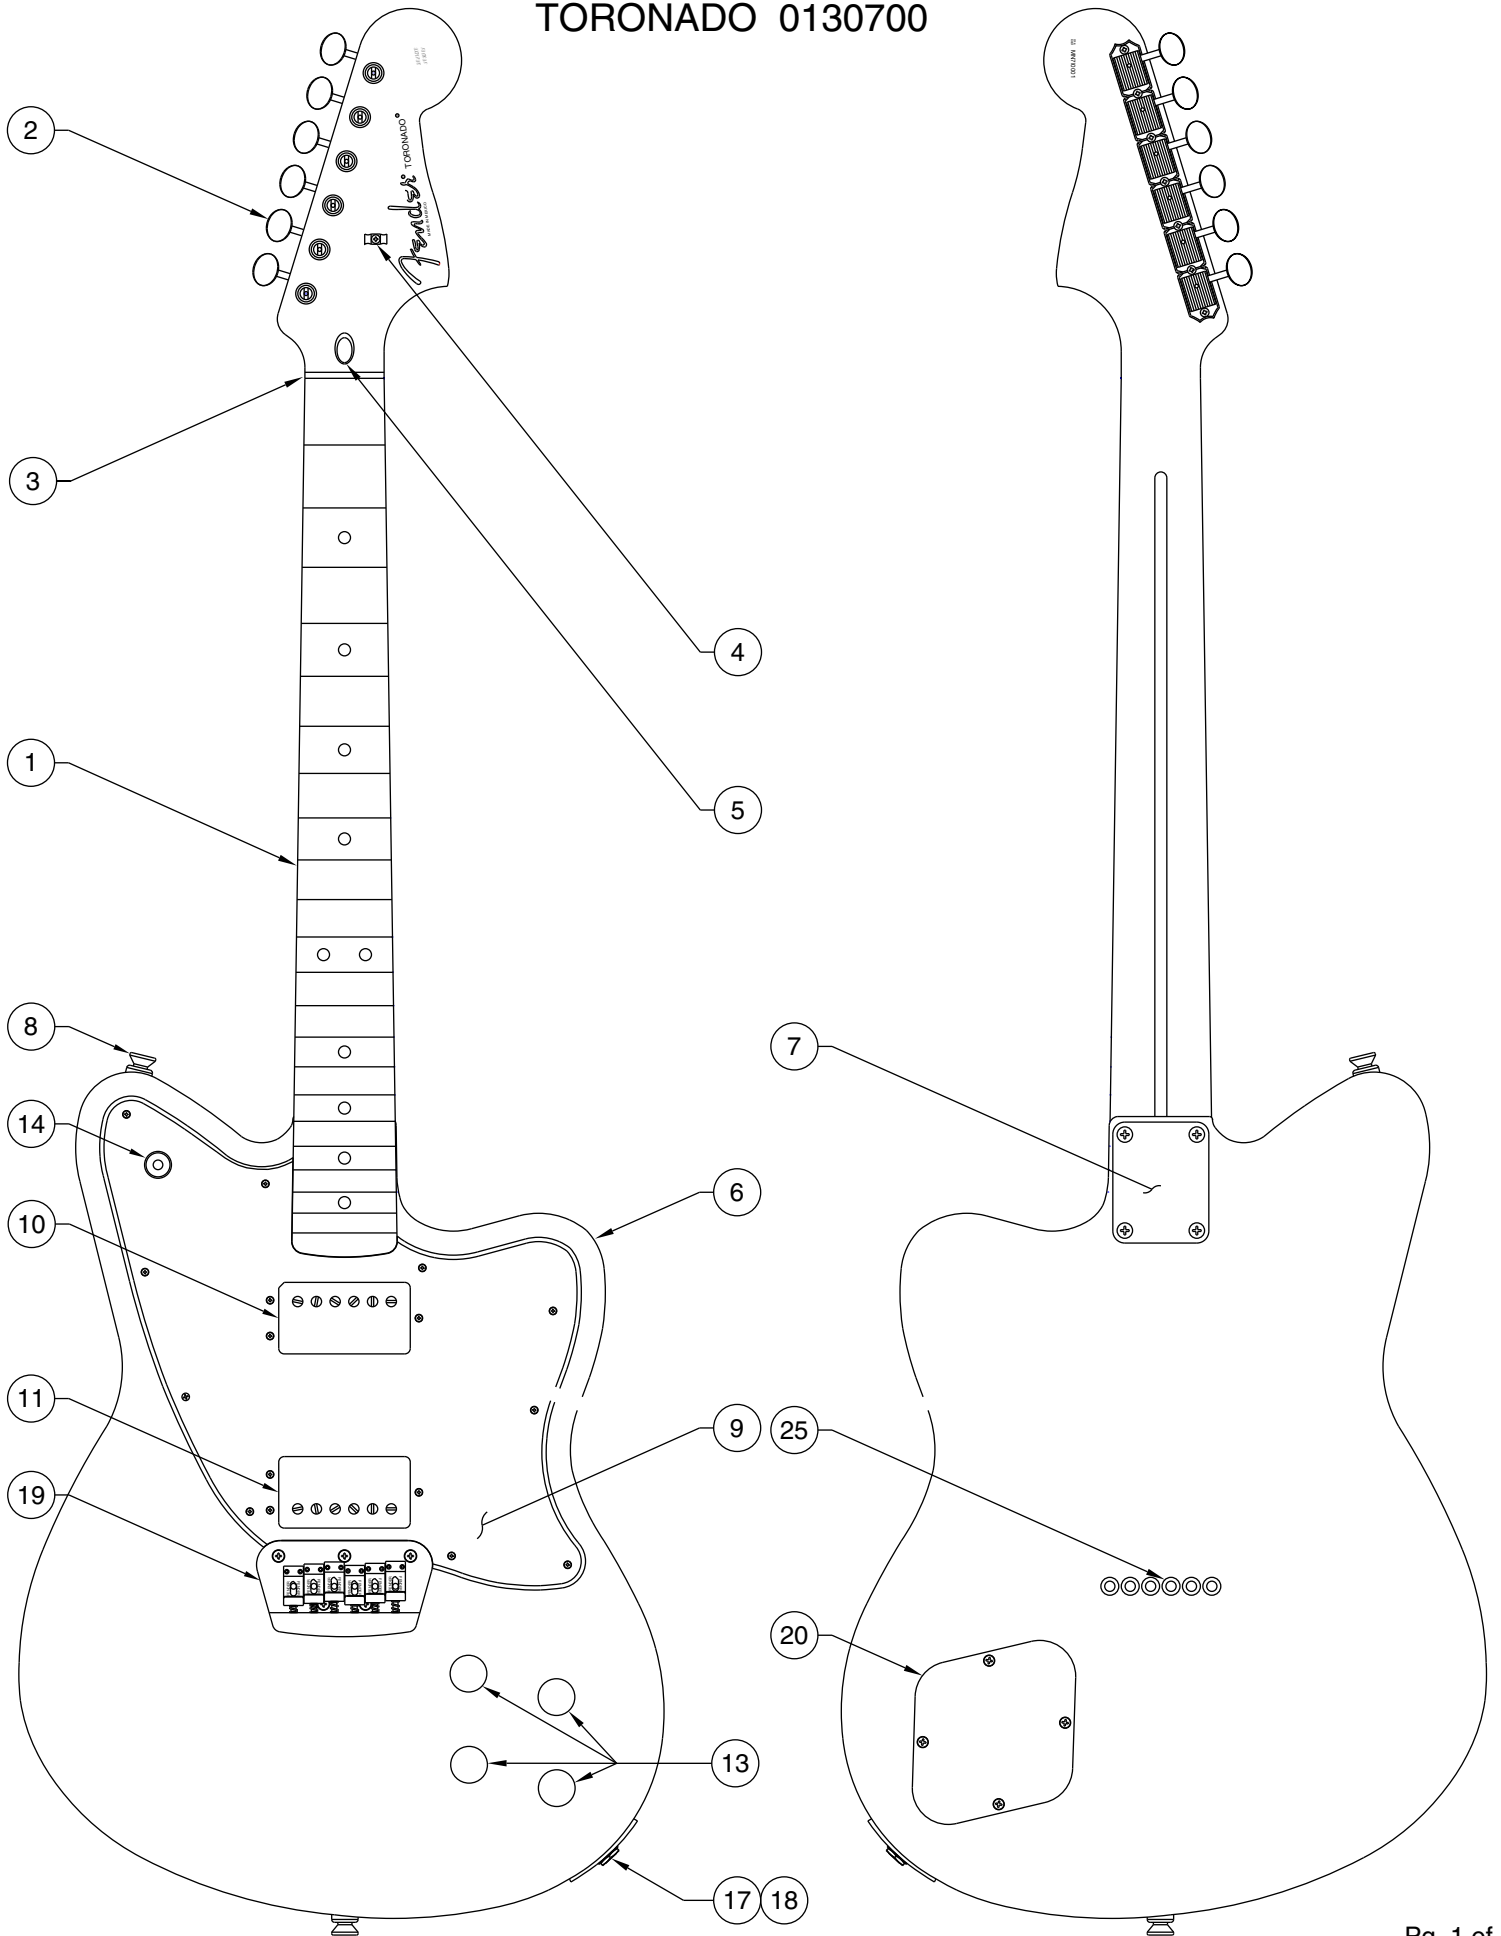

# TORONADO 0130700 PICKGUARD ASSEMBLY

## BRIDGE ASSEMBLY

WHITE WIRE FROM SWITCH TO OUTPUT JACK

GROUND WIRE TO BRIDGE

RED WIRE FROM CABLE OF NECK PICKUP

BLACK WIRE FROM SWITCH

YELLOW WIRE FROM SWITCH

BLUE WIRE FROM SWITCH

GREEN & BARE WIRE FROM  
CABLE OF NECK PICKUP

RED & BARE WIRE FROM  
CABLE OF BRIDGE PICKUP

GREEN WIRE FROM CABLE  
OF BRIDGE PICKUP

DETAIL - B

Body Part Number	
0053376532	Brown Sunburst
0053357506	Black
0053357509	Candy Apple Red
0053357580	Arctic White