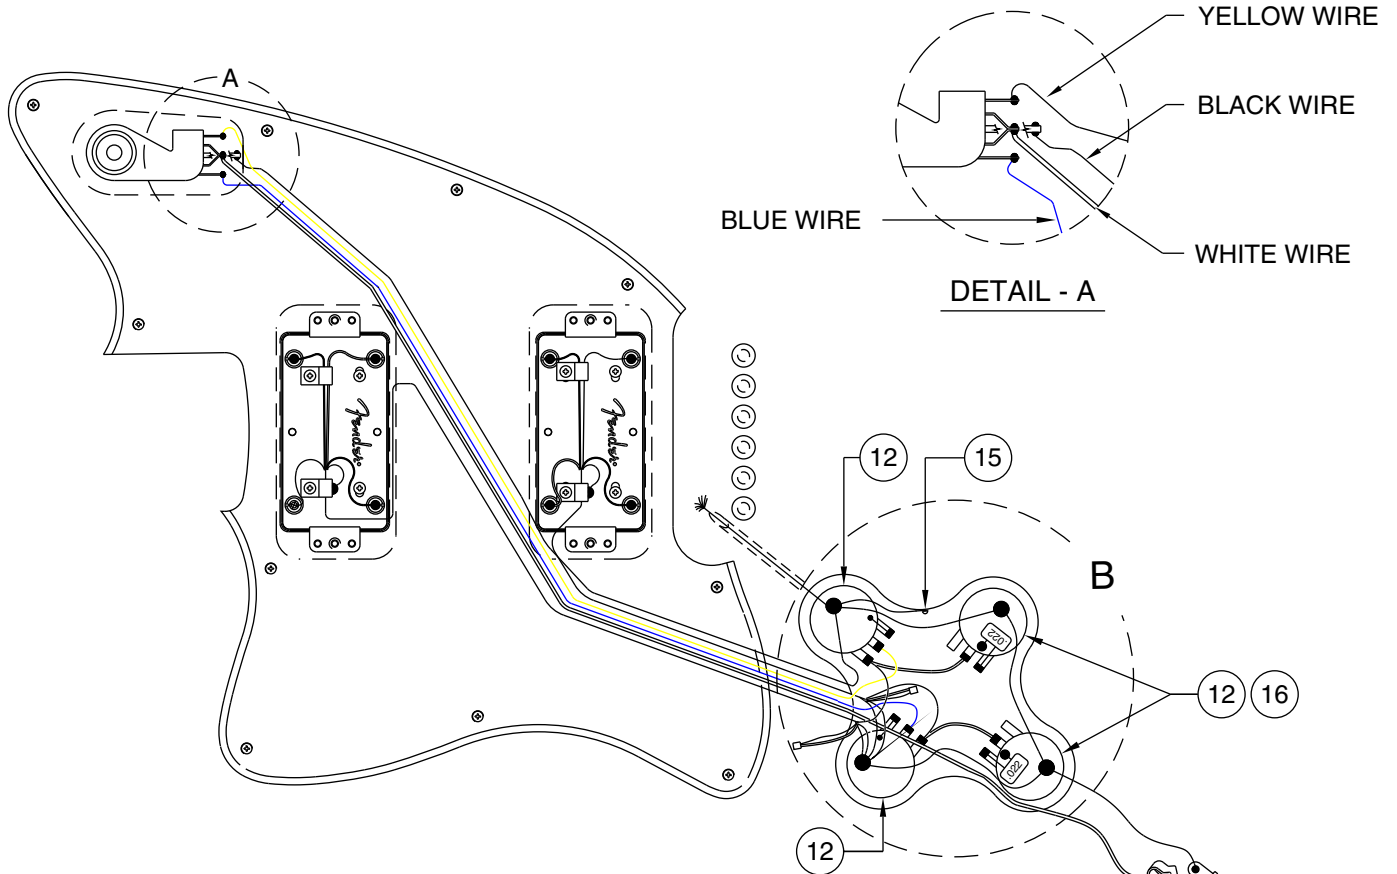

## BRIDGE ASSEMBLY

WHITE WIRE FROM SWITCH TO OUTPUT JACK

GROUND WIRE TO BRIDGE

RED WIRE FROM CABLE OF NECK PICKUP

BLACK WIRE FROM SWITCH

YELLOW WIRE FROM SWITCH

BLUE WIRE FROM SWITCH

GREEN & BARE WIRE FROM  
CABLE OF NECK PICKUP

Body Part Number	
0053376532	Brown Sunburst
0053357506	Black
0053357509	Candy Apple Red
0053357580	Arctic White

## SWITCH & CONTROL FUNCTION

3 WAY SWITCH POSITION			
1 ●—○—○	2 ○—●—○	3 ○—○—●	← 5 WAY SWITCH POSITION
V1	V1&V2	V2	← VOLUME CONTROL
T1	T1&T2	T2	← TONE CONTROL
■	■	□	← NECK PICKUP
□	■	■	← BRIDGE PICKUP
□	□	□	← PICKUP IS OFF
■	■	■	← PICKUP IS ON