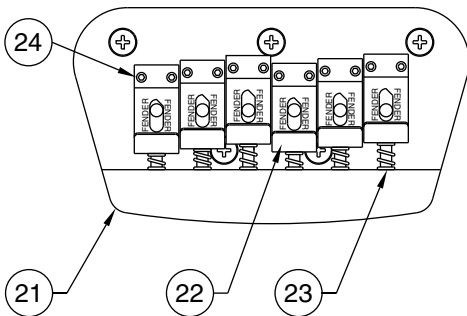

# TORONADO 0130700 PICKGUARD ASSEMBLY

## BRIDGE ASSEMBLY

WHITE WIRE FROM SWITCH TO OUTPUT JACK

GROUND WIRE TO BRIDGE

RED WIRE FROM CABLE OF NECK PICKUP

BLACK WIRE FROM SWITCH

YELLOW WIRE FROM SWITCH

BLUE WIRE FROM SWITCH

GREEN & BARE WIRE FROM  
CABLE OF NECK PICKUP

Body Part Number	
0053376532	Brown Sunburst
0053357506	Black
0053357509	Candy Apple Red
0053357580	Arctic White

## SWITCH & CONTROL FUNCTION

3 WAY SWITCH POSITION			
1 ●—○—○	2 ○—●—○	3 ○—○—●	← 5 WAY SWITCH POSITION
V1	V1&V2	V2	← VOLUME CONTROL
T1	T1&T2	T2	← TONE CONTROL
■	■	□	← NECK PICKUP
□	■	■	← BRIDGE PICKUP
□	□	□	← PICKUP IS OFF
■	■	■	← PICKUP IS ON