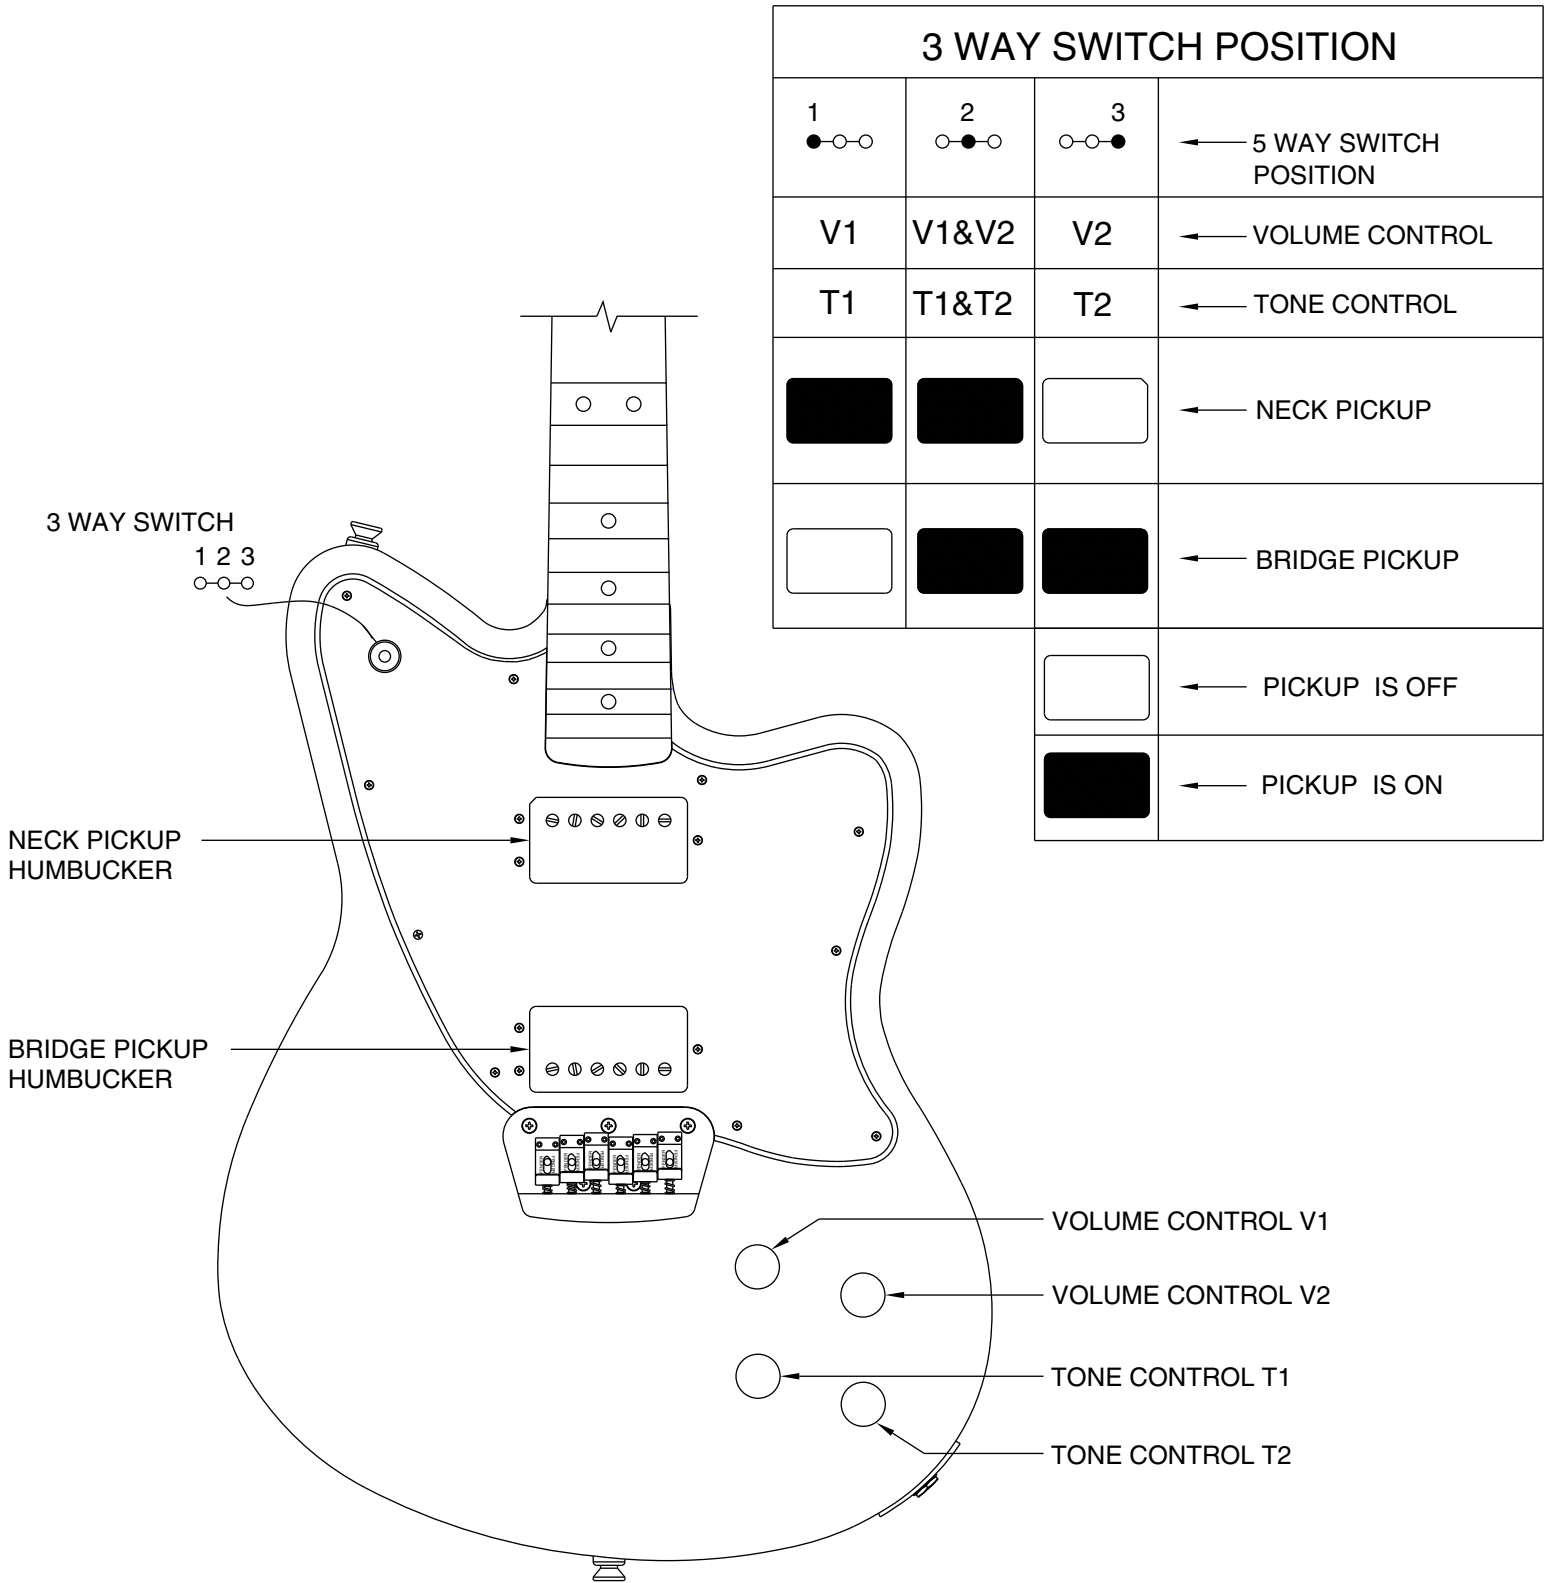

## BRIDGE ASSEMBLY

WHITE WIRE FROM SWITCH TO OUTPUT JACK

GROUND WIRE TO BRIDGE

RED WIRE FROM CABLE OF NECK PICKUP

BLACK WIRE FROM SWITCH

YELLOW WIRE FROM SWITCH

BLUE WIRE FROM SWITCH

GREEN & BARE WIRE FROM  
CABLE OF NECK PICKUP

RED & BARE WIRE FROM  
CABLE OF BRIDGE PICKUP

GREEN WIRE FROM CABLE  
OF BRIDGE PICKUP

DETAIL - B

Body Part Number	
0053376532	Brown Sunburst
0053357506	Black
0053357509	Candy Apple Red
0053357580	Arctic White

## SWITCH & CONTROL FUNCTION

3 WAY SWITCH POSITION			
1 ●—○—○	2 ○—●—○	3 ○—○—●	← 5 WAY SWITCH POSITION
V1	V1&V2	V2	← VOLUME CONTROL
T1	T1&T2	T2	← TONE CONTROL
■	■	□	← NECK PICKUP
□	■	■	← BRIDGE PICKUP
□	□	□	← PICKUP IS OFF
■	■	■	← PICKUP IS ON