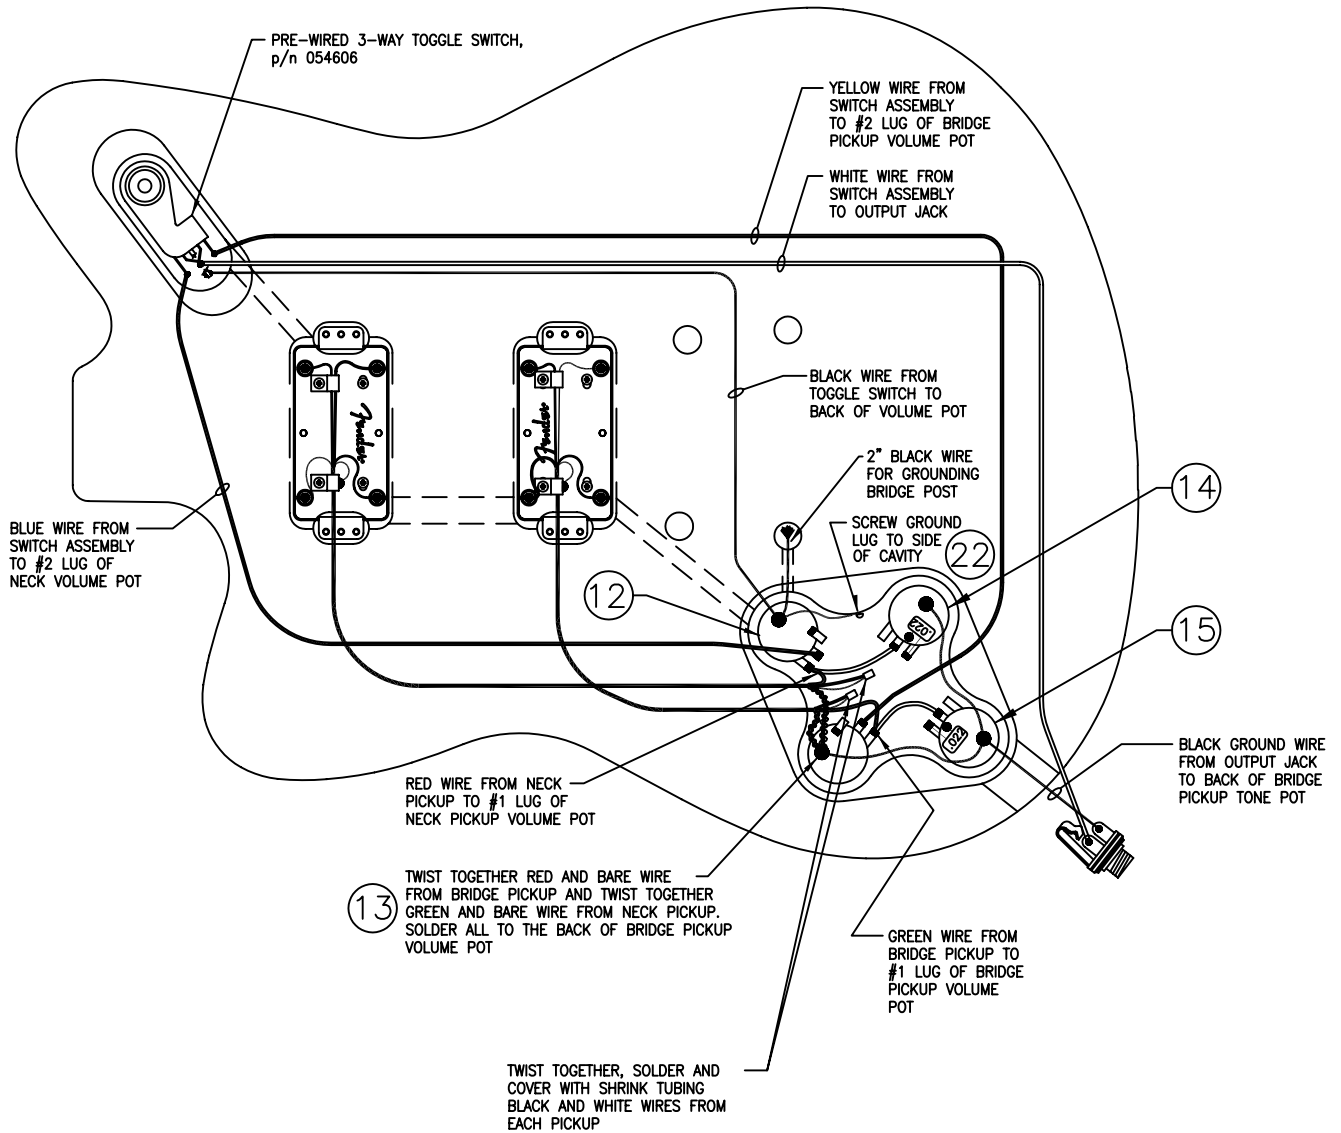

TORONADO®, 013-0900

TORONADO®, 013-0900

WIRING DIAGRAM

TORONADO®, 013-0900

REF.#	P/N	DESCRIPTION	REF.#	P/N	DESCRIPTION
1	0068049000	Neck, Toronado Upgrade Mexico	22	0012869000	Solder Lug
2	0003742900	Tuning Key		0015116000	Mounting Screw
3	0010389000	Guide String	23	0053382000	Control Cover Toronado
	0011357000	Mounting Screw		0021407000	Mounting Screw
4	0083675000	Bone Nut			
5	0038467000	Truss Rod Adjusting Wrench			
6	See Chart	Body, Toronado Upgrade Mexico			
7	0018353000	Neck Mounting Plate			
	0021424000	Mounting Screw			
8	0012344000	Strap Button			
	0021422000	Mounting Screw			
	0019056000	Felt Washer, Black			
9	0059177002	Pickguard, Toronado Special (HB)			
	0021407000	Mounting Screw			
10	0059318000	Pickup, HB Hotrod Narrow (B/B), Neck			
	0058404000	Ring-to-Pickup Mounting Screw			
	0050167000	Mounting Spring			
	0053002000	Mounting Ring			
	0053161000	Assy Mounting Screw			
11	0059190000	Pickup, HB Hotrod Mid Bridge (B/B)			
	0058404000	Ring-to-Pickup Mounting Screw			
	0050167000	Mounting Spring			
	0053002000	Mounting Ring			
	0053161000	Assy Mounting Screw			
12	0038950000	Control, 500K, Neck Volume			
	0016352000	Mounting Nut			
	0022384000	Lock Washer			
	0031153000	Flat Washer			
13	0038950000	Control, 500K, Bridge Volume			
	0016352000	Mounting Nut			
	0022384000	Lock Washer			
	0031153000	Flat Washer			
14	0038950000	Control, 500K, Neck Tone			
	0024832000	Capacitor .022uF			
	0016352000	Mounting Nut			
	0022384000	Lock Washer			
	0031153000	Flat Washer			
15	0038950000	Control, 500K, Bridge Tone			
	0024832000	Capacitor .022uF			
	0016352000	Mounting Nut			
	0022384000	Lock Washer			
	0031153000	Flat Washer			
16	0058604000	Knob, Volume & Tone			
17	0054606000	Toggle Switch Tele-Sonic			
	0059186000	Trim Ring			
18	0053802000	Cover, Switch Tele-Sonic			
	0021407000	Mounting Screw			
19	0021956000	Output Jack			
	0016436000	Lock Washer			
	0016352000	Mounting Hex Nut			
	0021407000	Mounting Screw			
	0050100000	Jack Ferrule, Chrome			
	0031153000	Flat Washer			
20	3511055017	Bridge, Bluesbird CHR			
21	3511055170	Tail Piece, Stoptail Piece CHR			