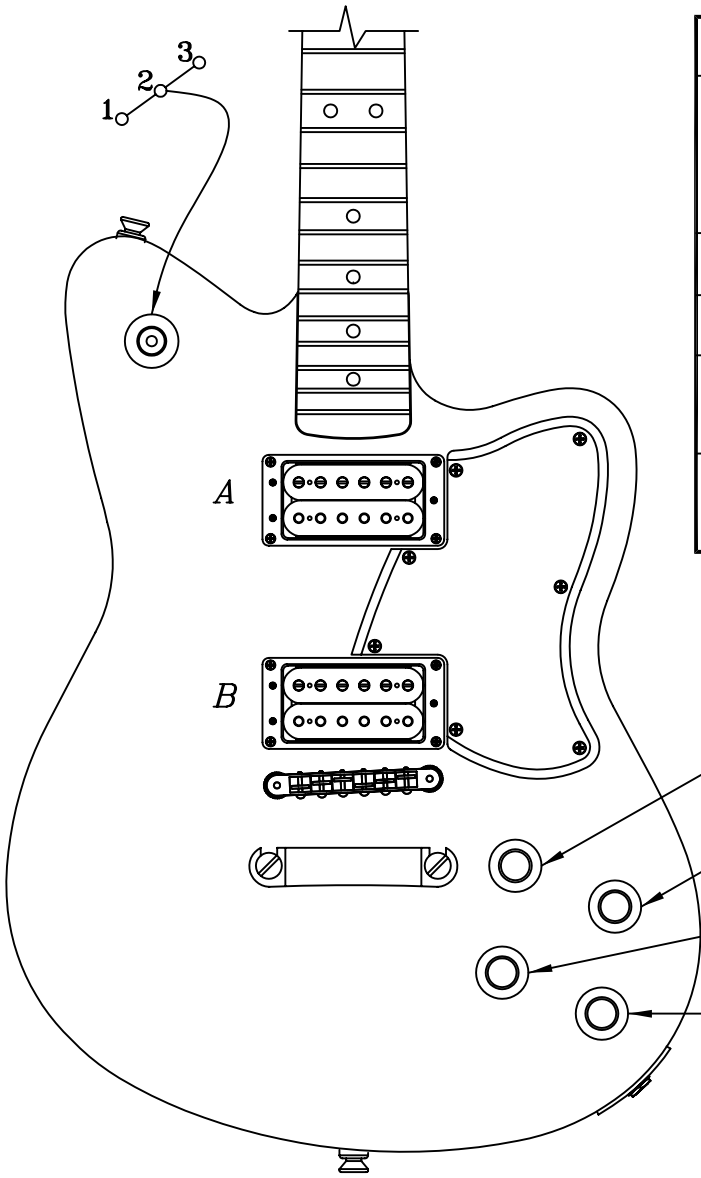

TORONADO®, 013-0900

3 WAY SW POSITIONS			
			POSITION
V1	V1 & V2	V2	VOLUME CTRL
T1	T1 & T2	T2	TUNE CTRL
			← NECK (A)
			← BRIDGE (B)

V1 = NECK PICKUP VOLUME CONTROL

V2 = BRIDGE PICKUP VOLUME CONTROL

T1 = NECK PICKUP TUNE CONTROL

T2 = BRIDGE PICKUP TUNE CONTROL

	PICKUP IS ON
	PICKUP IS OFF
<i>A</i>	PICKUP (NECK)
<i>B</i>	PICKUP (BRIDGE)