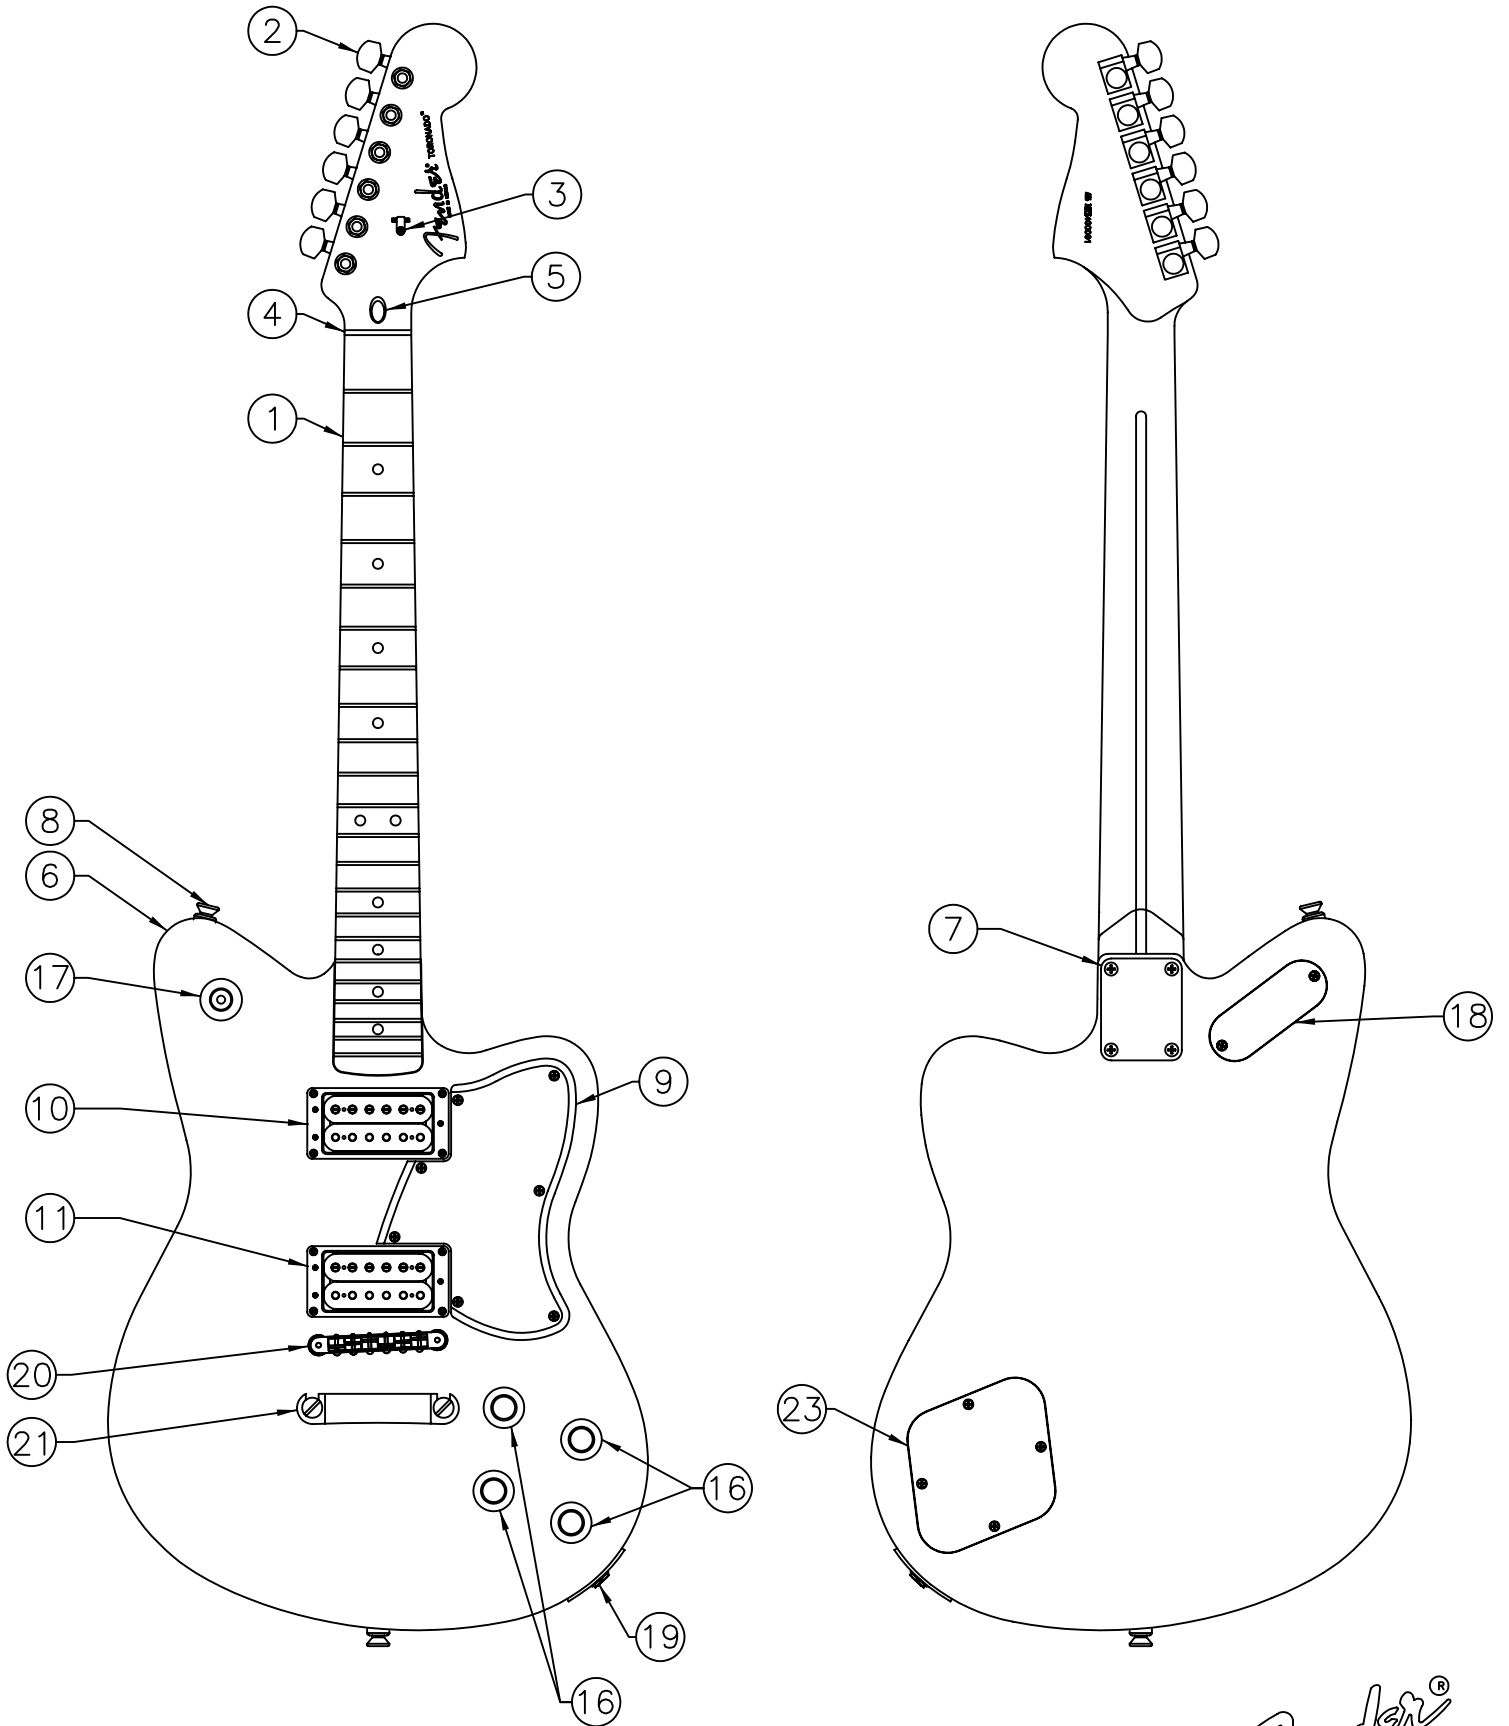

TORONADO®, 013-0900

TORONADO®, 013-0900

WIRING DIAGRAM

TORONADO®, 013-0900

REF.#	P/N	DESCRIPTION	REF.#	P/N	DESCRIPTION
1	0068049000	Neck, Toronado Upgrade Mexico	22	0012869000	Solder Lug
2	0003742900	Tuning Key		0015116000	Mounting Screw
3	0010389000	Guide String	23	0053382000	Control Cover Toronado
	0011357000	Mounting Screw		0021407000	Mounting Screw
4	0083675000	Bone Nut			
5	0038467000	Truss Rod Adjusting Wrench			
6	See Chart	Body, Toronado Upgrade Mexico			
7	0018353000	Neck Mounting Plate			
	0021424000	Mounting Screw			
8	0012344000	Strap Button			
	0021422000	Mounting Screw			
	0019056000	Felt Washer, Black			
9	0059177002	Pickguard, Toronado Special (HB)			
	0021407000	Mounting Screw			
10	0059318000	Pickup, HB Hotrod Narrow (B/B), Neck			
	0058404000	Ring-to-Pickup Mounting Screw			
	0050167000	Mounting Spring			
	0053002000	Mounting Ring			
	0053161000	Assy Mounting Screw			
11	0059190000	Pickup, HB Hotrod Mid Bridge (B/B)			
	0058404000	Ring-to-Pickup Mounting Screw			
	0050167000	Mounting Spring			
	0053002000	Mounting Ring			
	0053161000	Assy Mounting Screw			
12	0038950000	Control, 500K, Neck Volume			
	0016352000	Mounting Nut			
	0022384000	Lock Washer			
	0031153000	Flat Washer			
13	0038950000	Control, 500K, Bridge Volume			
	0016352000	Mounting Nut			
	0022384000	Lock Washer			
	0031153000	Flat Washer			
14	0038950000	Control, 500K, Neck Tone			
	0024832000	Capacitor .022uF			
	0016352000	Mounting Nut			
	0022384000	Lock Washer			
	0031153000	Flat Washer			
15	0038950000	Control, 500K, Bridge Tone			
	0024832000	Capacitor .022uF			
	0016352000	Mounting Nut			
	0022384000	Lock Washer			
	0031153000	Flat Washer			
16	0058604000	Knob, Volume & Tone			
17	0054606000	Toggle Switch Tele-Sonic			
	0059186000	Trim Ring			
18	0053802000	Cover, Switch Tele-Sonic			
	0021407000	Mounting Screw			
19	0021956000	Output Jack			
	0016436000	Lock Washer			
	0016352000	Mounting Hex Nut			
	0021407000	Mounting Screw			
	0050100000	Jack Ferrule, Chrome			
	0031153000	Flat Washer			
20	3511055017	Bridge, Bluesbird CHR			
21	3511055170	Tail Piece, Stoptail Piece CHR			