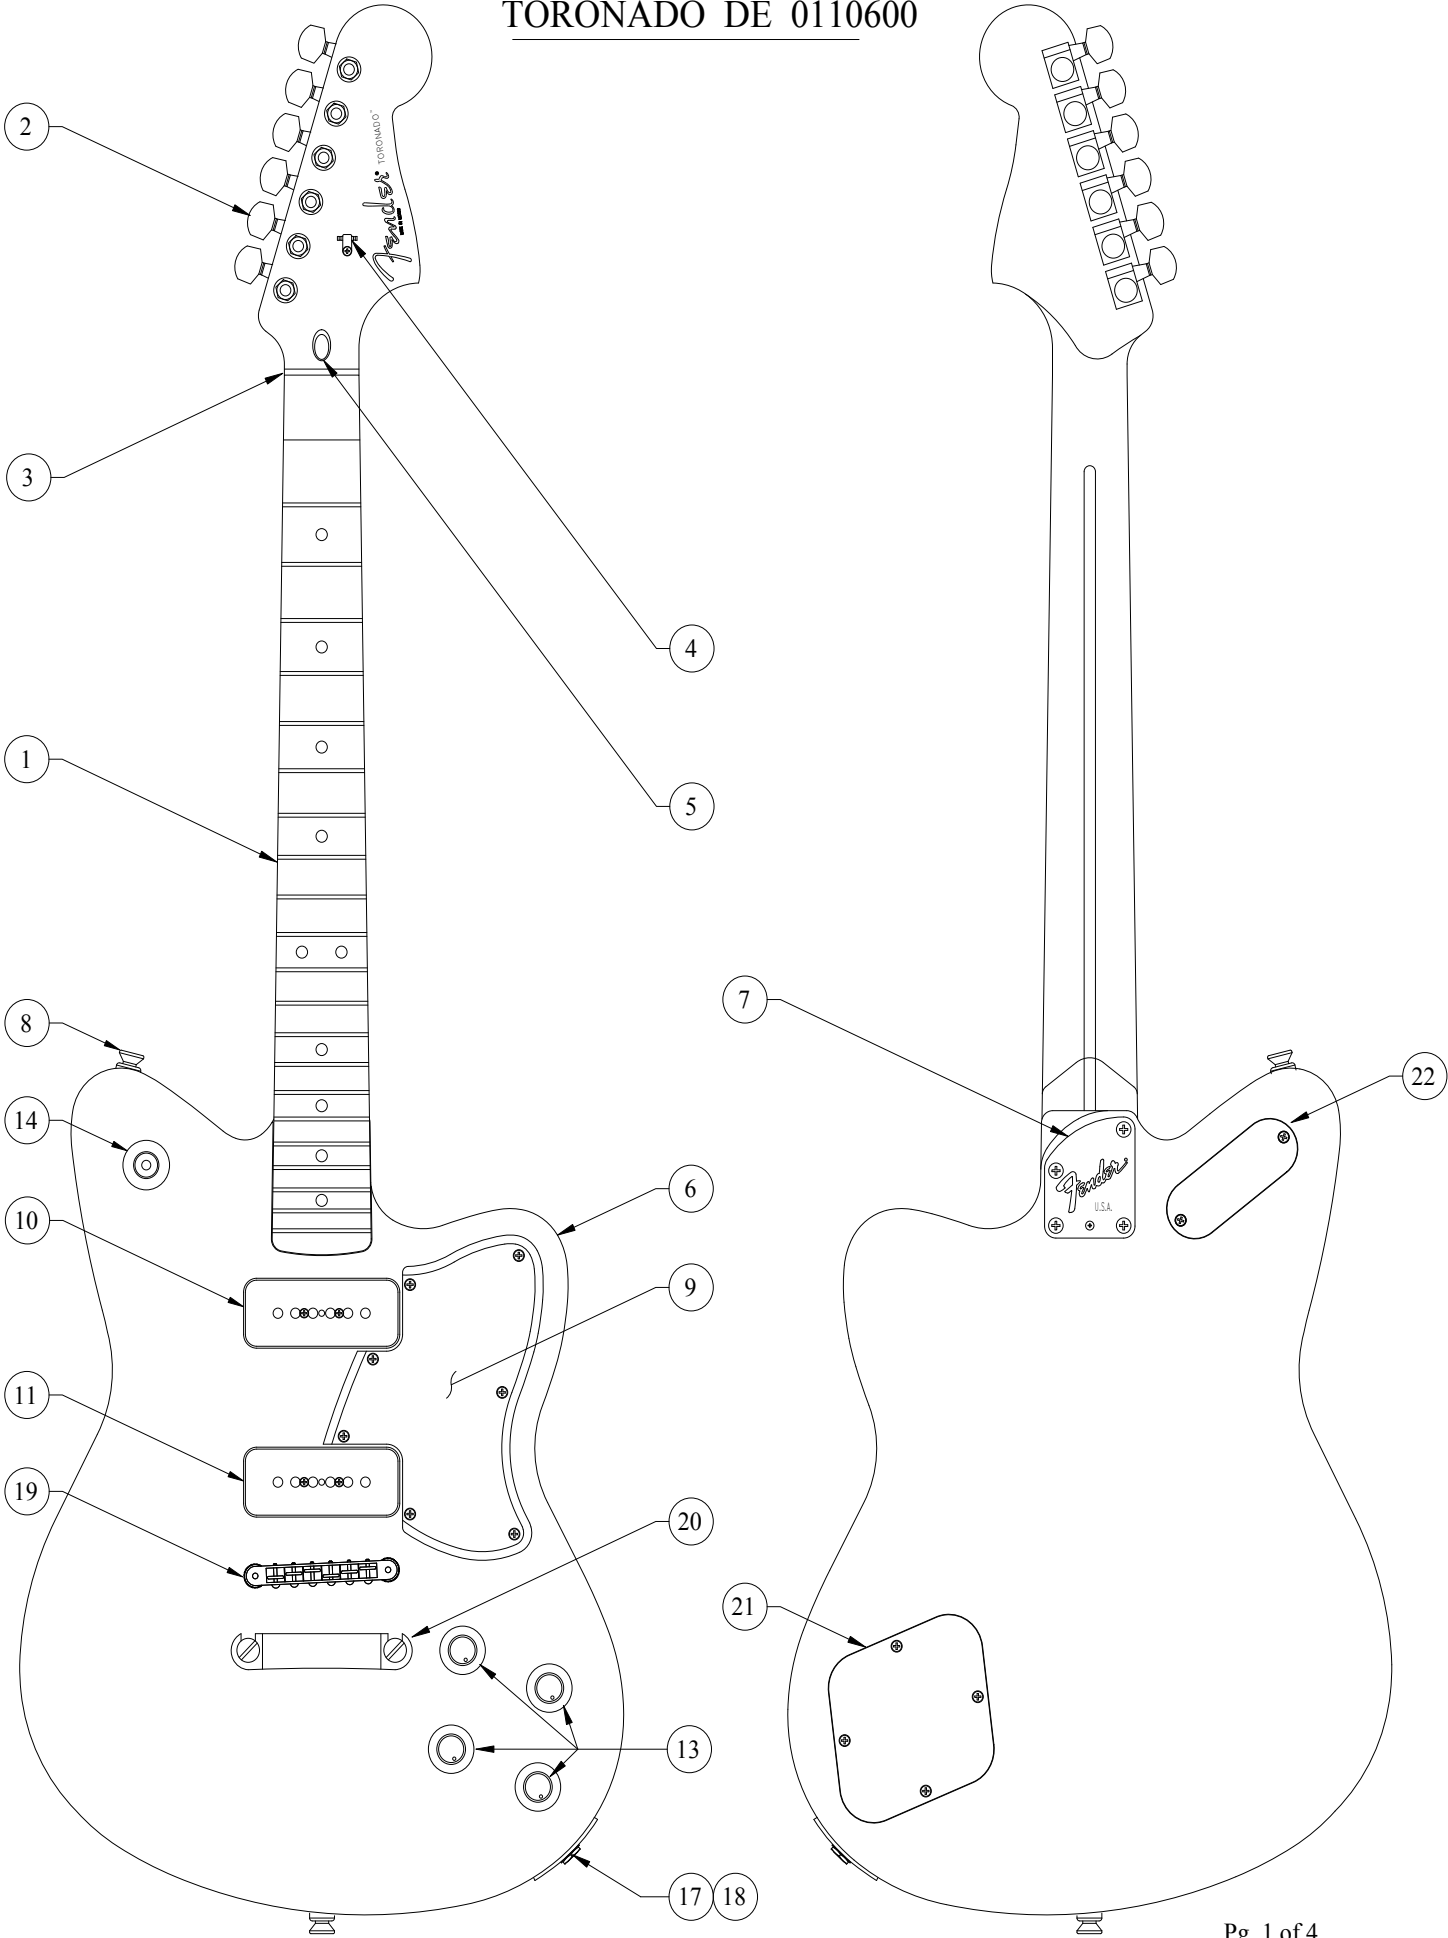

TORONADO DE 0110600

PICKGUARD ASSEMBLY  
WIRING DIAGRAM

DETAIL - B

# TORONADO DE 0110600

REF.#	P/N	DESCRIPTION
1	0059175000	Neck, Toronado Special , M/N
2	0021374000	Tuning Key, (1) Set
	0058815000	Washer
3	0058820000	Bushing
3	0083675000	Bone Nut
4	0021537000	String Retainer
	0021405000	Mounting Screw
5	0020810000	Truss Rod Adjustment Nut
	0023811000	Truss Adjusting Wrench
6	0058924xxx	Body, Toronado Special , 900 BTB Paint
7	0037286000	Neck Mounting Plate
	0021424000	Mounting Screw
	0031571000	Screw, Set
8	0021453000	Strap Button
	0021422000	Mounting Screw
	0001905600	Felt Washer, Black
9	0059178000	Pickguard, Toronado, P-90
	0021407000	Mounting Screw
10	0059201000	Pickup, Neck, Humbucker
11	0059202000	Pickup, Bridge, Humbucker
	0059185000	Mounting Screw
	0060080000	Weather Strip
	0059184000	Cover
12	0038950000	Control, 500 K, Audio, Split Shaft (4)
	0016352000	Mounting Hex Nut
	0022384000	Lock Washer, Intl.
	0031153000	Flat Washer
13	0059189000	Knob (4)
14	0054063000	Switch, 3 Way Toggle
	0059186000	Trim Disc
15	0012869000	Solder Lug
16	0024832000	Capacitor, .022 uF (2)
17	0021956000	Output Jack
	0016352000	Mounting Hex Nut
	0016436000	Lock Washer, Intl.
	0031153000	Flat Washer
18	0050100000	Jack Ferrule
	0021407000	Mounting Screw
19	3511055017	Bridge
20	3511055170	Tailpiece
21	0053382000	Control Cover
	0021407000	Mounting Screw
22	0053802000	Switch Cover
	0021407000	Mounting Screw

### Body Part Number

0058924538	Crimson Transparent
0058924550	Butterscotch Blonde

TORONADO DE 0110600  
SWITCH & CONTROL FUNCTION

3 WAY SWITCH POSITION			
1 	2 	3 	← 3 WAY SWITCH POSITION
V2	V1&V2	V1	← VOLUME CONTROL
T2	T1&T2	T1	← TONE CONTROL
			← NECK PICKUP
			← BRIDGE PICKUP
			← PICKUP IS OFF
			← PICKUP IS ON