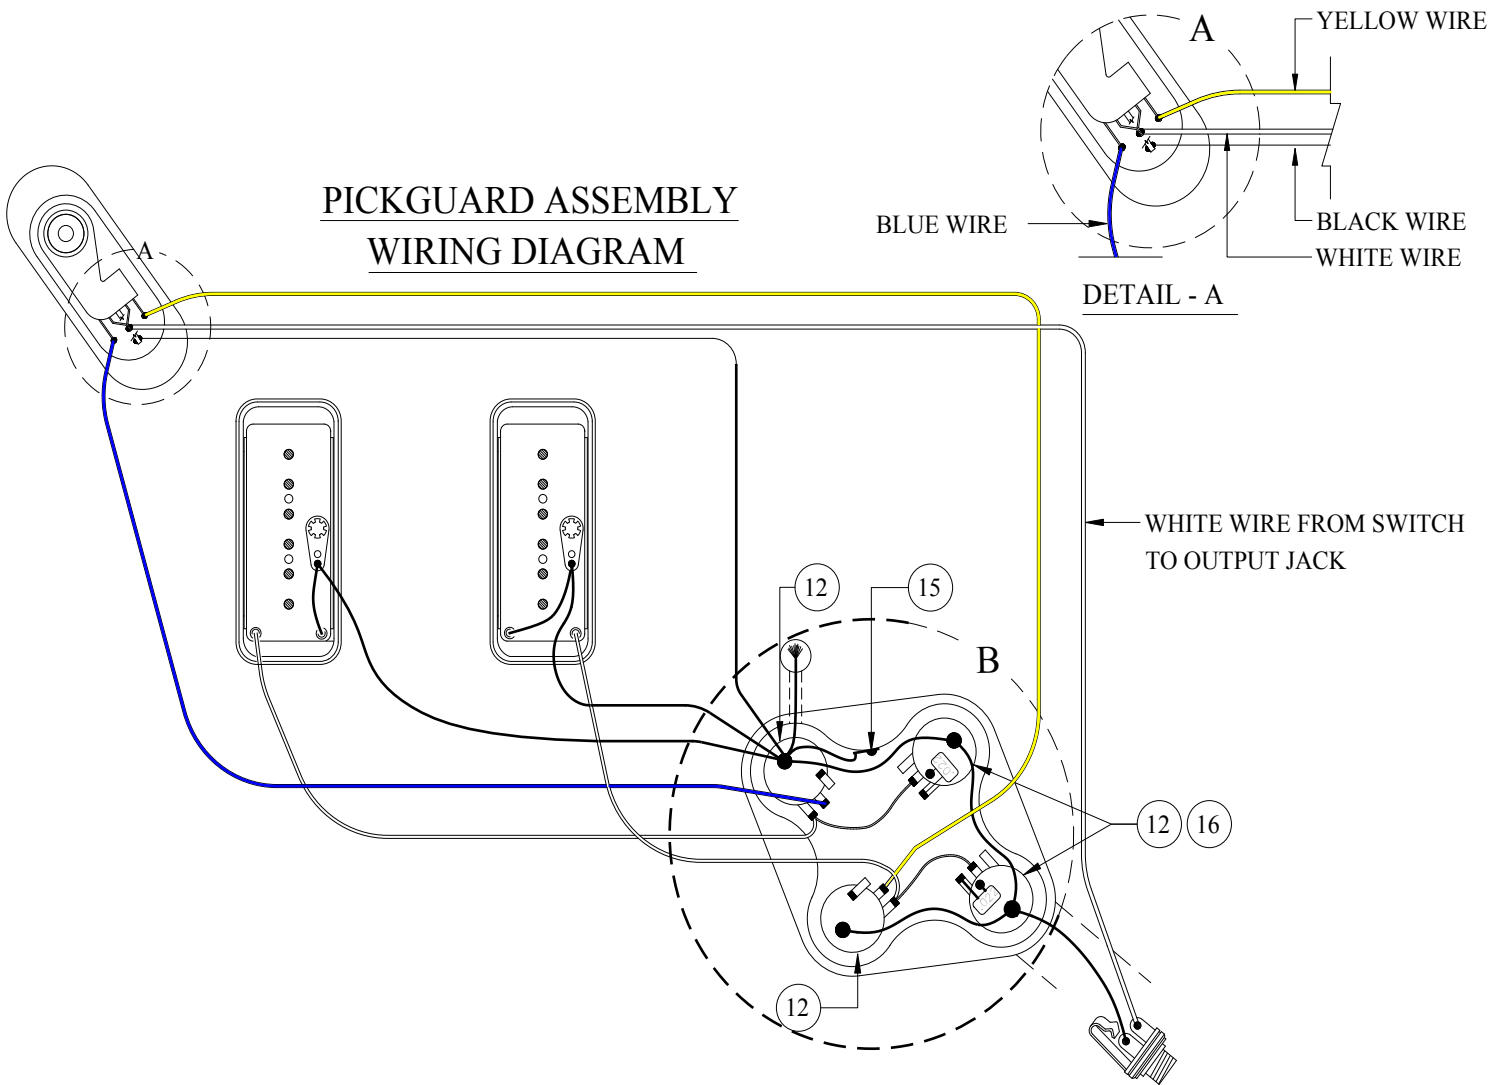

TORONADO DE 0110600

PICKGUARD ASSEMBLY  
WIRING DIAGRAM

DETAIL - B

# TORONADO DE 0110600

REF.#	P/N	DESCRIPTION
1	0059175000	Neck, Toronado Special , M/N
2	0021374000	Tuning Key, (1) Set
	0058815000	Washer
3	0058820000	Bushing
3	0083675000	Bone Nut
4	0021537000	String Retainer
	0021405000	Mounting Screw
5	0020810000	Truss Rod Adjustment Nut
	0023811000	Truss Adjusting Wrench
6	0058924xxx	Body, Toronado Special , 900 BTB Paint
7	0037286000	Neck Mounting Plate
	0021424000	Mounting Screw
	0031571000	Screw, Set
8	0021453000	Strap Button
	0021422000	Mounting Screw
	0001905600	Felt Washer, Black
9	0059178000	Pickguard, Toronado, P-90
	0021407000	Mounting Screw
10	0059201000	Pickup, Neck, Humbucker
11	0059202000	Pickup, Bridge, Humbucker
	0059185000	Mounting Screw
	0060080000	Weather Strip
	0059184000	Cover
12	0038950000	Control, 500 K, Audio, Split Shaft (4)
	0016352000	Mounting Hex Nut
	0022384000	Lock Washer, Intl.
	0031153000	Flat Washer
13	0059189000	Knob (4)
14	0054063000	Switch, 3 Way Toggle
	0059186000	Trim Disc
15	0012869000	Solder Lug
16	0024832000	Capacitor, .022 uF (2)
17	0021956000	Output Jack
	0016352000	Mounting Hex Nut
	0016436000	Lock Washer, Intl.
	0031153000	Flat Washer
18	0050100000	Jack Ferrule
	0021407000	Mounting Screw
19	3511055017	Bridge
20	3511055170	Tailpiece
21	0053382000	Control Cover
	0021407000	Mounting Screw
22	0053802000	Switch Cover
	0021407000	Mounting Screw

### Body Part Number

0058924538	Crimson Transparent
0058924550	Butterscotch Blonde

TORONADO DE 0110600  
SWITCH & CONTROL FUNCTION

3 WAY SWITCH POSITION			
1 	2 	3 	← 3 WAY SWITCH POSITION
V2	V1&V2	V1	← VOLUME CONTROL
T2	T1&T2	T1	← TONE CONTROL
			← NECK PICKUP
			← BRIDGE PICKUP
			← PICKUP IS OFF
			← PICKUP IS ON