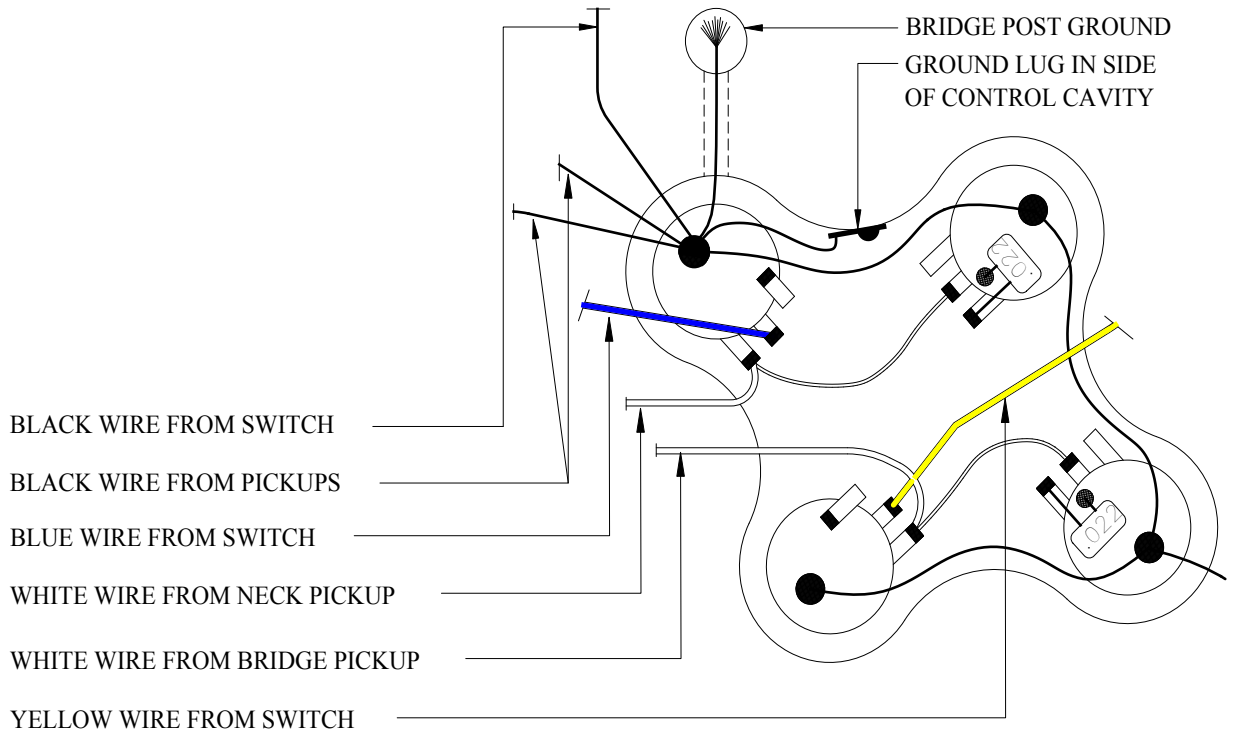

TORONADO DE 0110600

PICKGUARD ASSEMBLY  
WIRING DIAGRAM

DETAIL - B

# TORONADO DE 0110600

REF.#	P/N	DESCRIPTION
1	0059175000	Neck, Toronado Special , M/N
2	0021374000	Tuning Key, (1) Set
	0058815000	Washer
3	0058820000	Bushing
3	0083675000	Bone Nut
4	0021537000	String Retainer
	0021405000	Mounting Screw
5	0020810000	Truss Rod Adjustment Nut
	0023811000	Truss Adjusting Wrench
6	0058924xxx	Body, Toronado Special , 900 BTB Paint
7	0037286000	Neck Mounting Plate
	0021424000	Mounting Screw
	0031571000	Screw, Set
8	0021453000	Strap Button
	0021422000	Mounting Screw
	0001905600	Felt Washer, Black
9	0059178000	Pickguard, Toronado, P-90
	0021407000	Mounting Screw
10	0059201000	Pickup, Neck, Humbucker
11	0059202000	Pickup, Bridge, Humbucker
	0059185000	Mounting Screw
	0060080000	Weather Strip
	0059184000	Cover
12	0038950000	Control, 500 K, Audio, Split Shaft (4)
	0016352000	Mounting Hex Nut
	0022384000	Lock Washer, Intl.
	0031153000	Flat Washer
13	0059189000	Knob (4)
14	0054063000	Switch, 3 Way Toggle
	0059186000	Trim Disc
15	0012869000	Solder Lug
16	0024832000	Capacitor, .022 uF (2)
17	0021956000	Output Jack
	0016352000	Mounting Hex Nut
	0016436000	Lock Washer, Intl.
	0031153000	Flat Washer
18	0050100000	Jack Ferrule
	0021407000	Mounting Screw
19	3511055017	Bridge
20	3511055170	Tailpiece
21	0053382000	Control Cover
	0021407000	Mounting Screw
22	0053802000	Switch Cover
	0021407000	Mounting Screw

### Body Part Number

0058924538	Crimson Transparent
0058924550	Butterscotch Blonde

TORONADO DE 0110600  
SWITCH & CONTROL FUNCTION

3 WAY SWITCH POSITION			
1 	2 	3 	← 3 WAY SWITCH POSITION
V2	V1&V2	V1	← VOLUME CONTROL
T2	T1&T2	T1	← TONE CONTROL
			← NECK PICKUP
			← BRIDGE PICKUP
			← PICKUP IS OFF
			← PICKUP IS ON