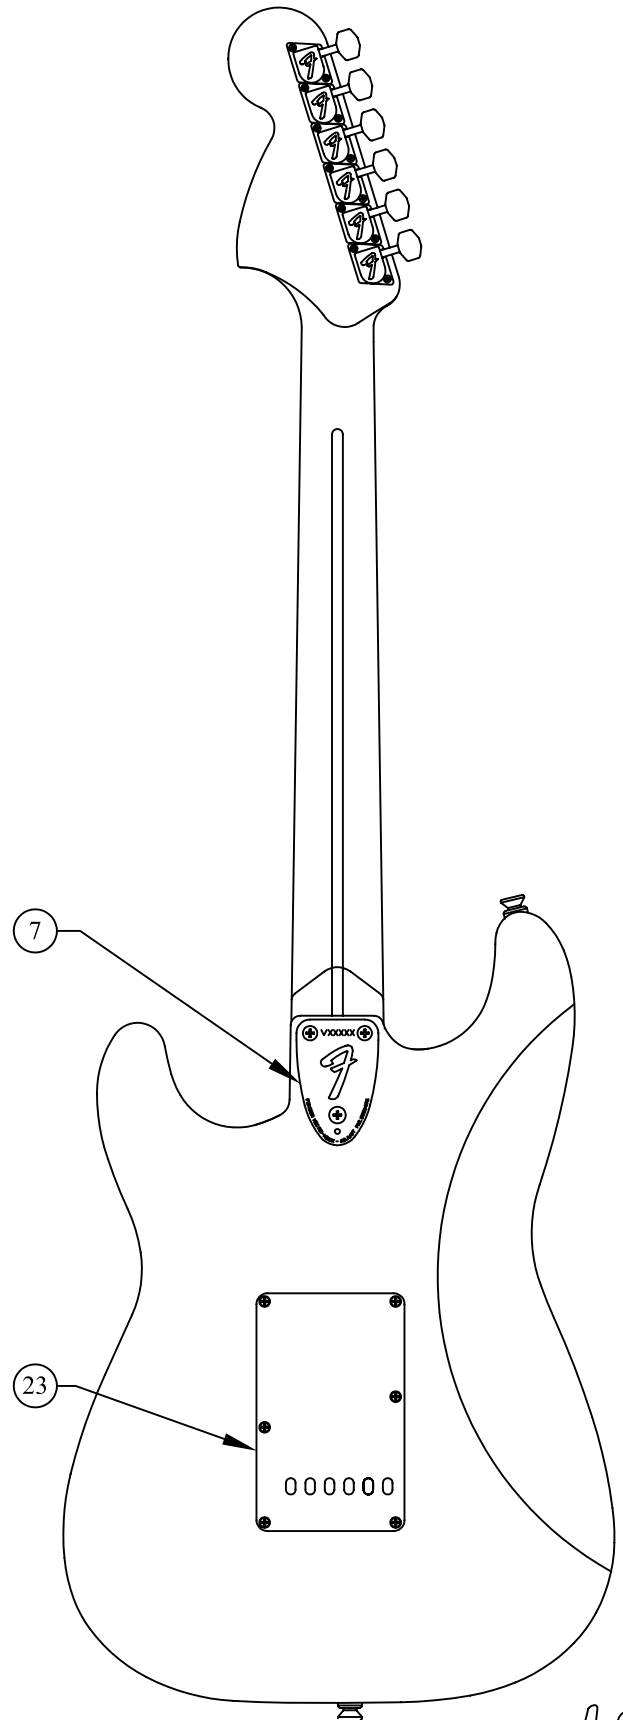

USA 70'S STRATOCASTER®, 010-0070/0072, RW/MN

Fender®