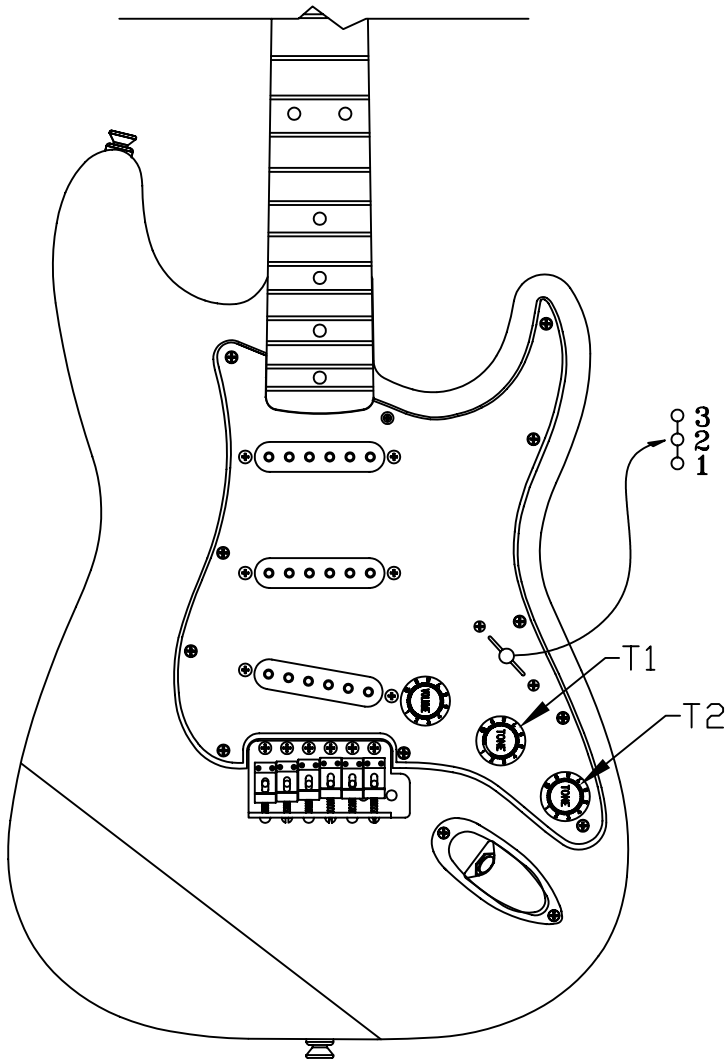

BODY CHART

Part #	Color
0069041500	3-Color Sunburst
0072033505	Olympic White
0072033506	Black
0069041521	Natural

SWITCH & CONTROL FUNCTION

3 WAY SWITCH POSITION			
3	2	1	
T1	T2	NT	
			← NECK PICKUP (A)
			← MIDDLE PICKUP (B)
			← BRIDGE PICKUP (C)
	PICKUP IS ON		
	PICKUP IS OFF		
A	PICKUP (NECK)		INDICATES POSITION OF 3 WAY SWITCH
B	PICKUP (MIDDLE)		
C	PICKUP (BRIDGE)		
NT	NO TONE		