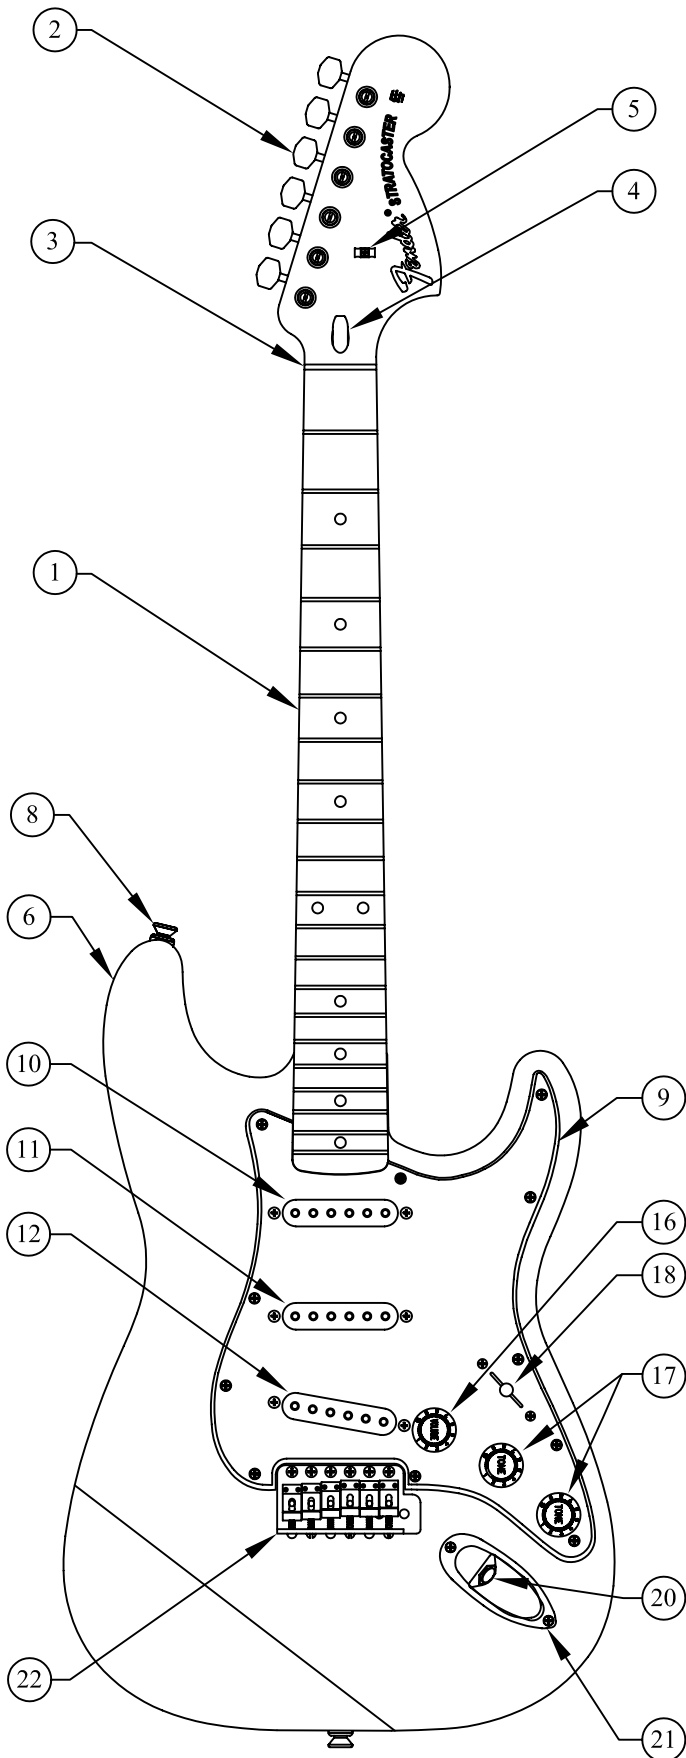

USA 70'S STRATOCASTER®, 010-0070/0072, RW/MN

Fender®