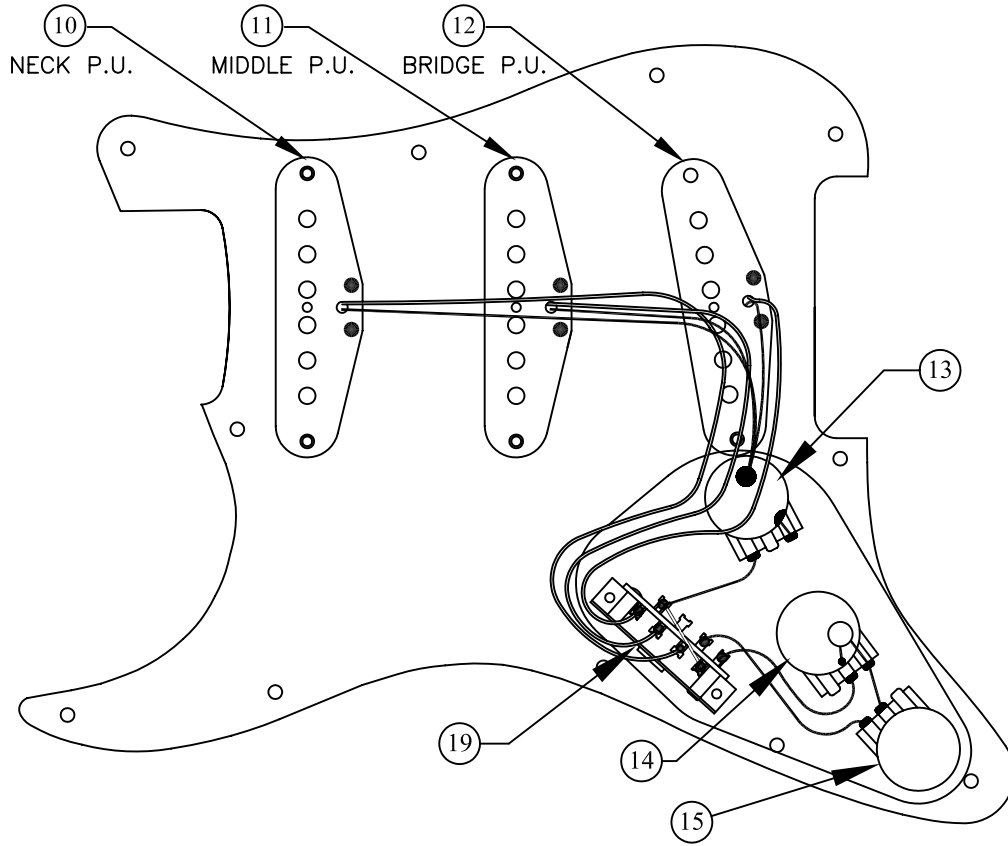

WIRING DIAGRAM