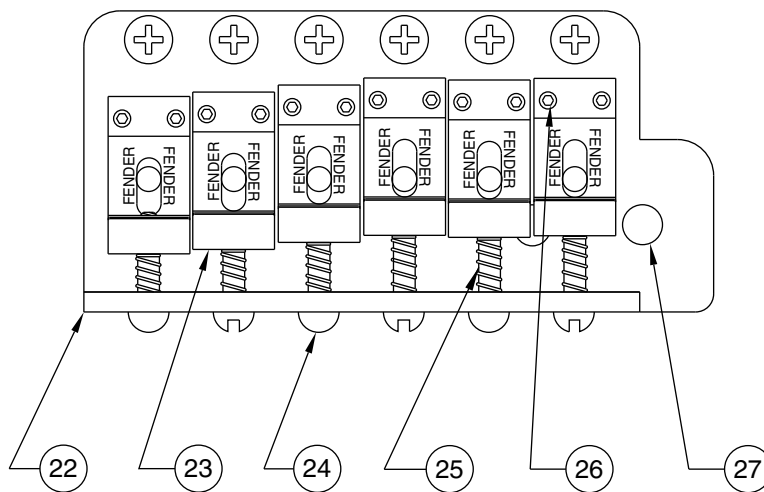

BRIDGE ASSEMBLY