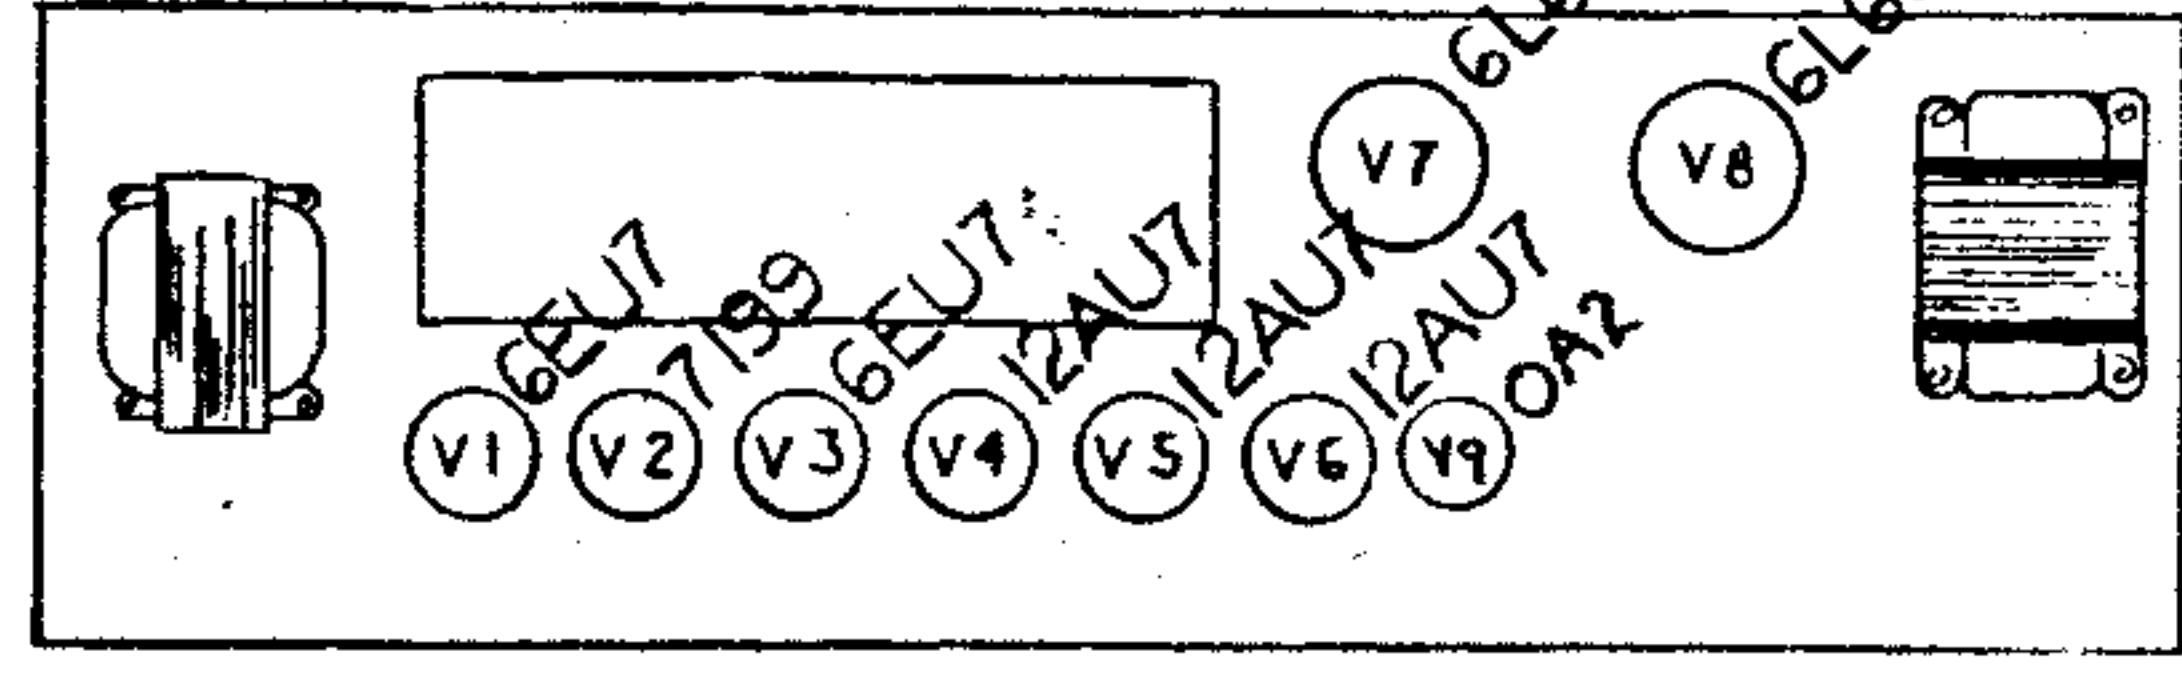

GA-300RVT

TUBE PLACEMENT

GROUND CLIP