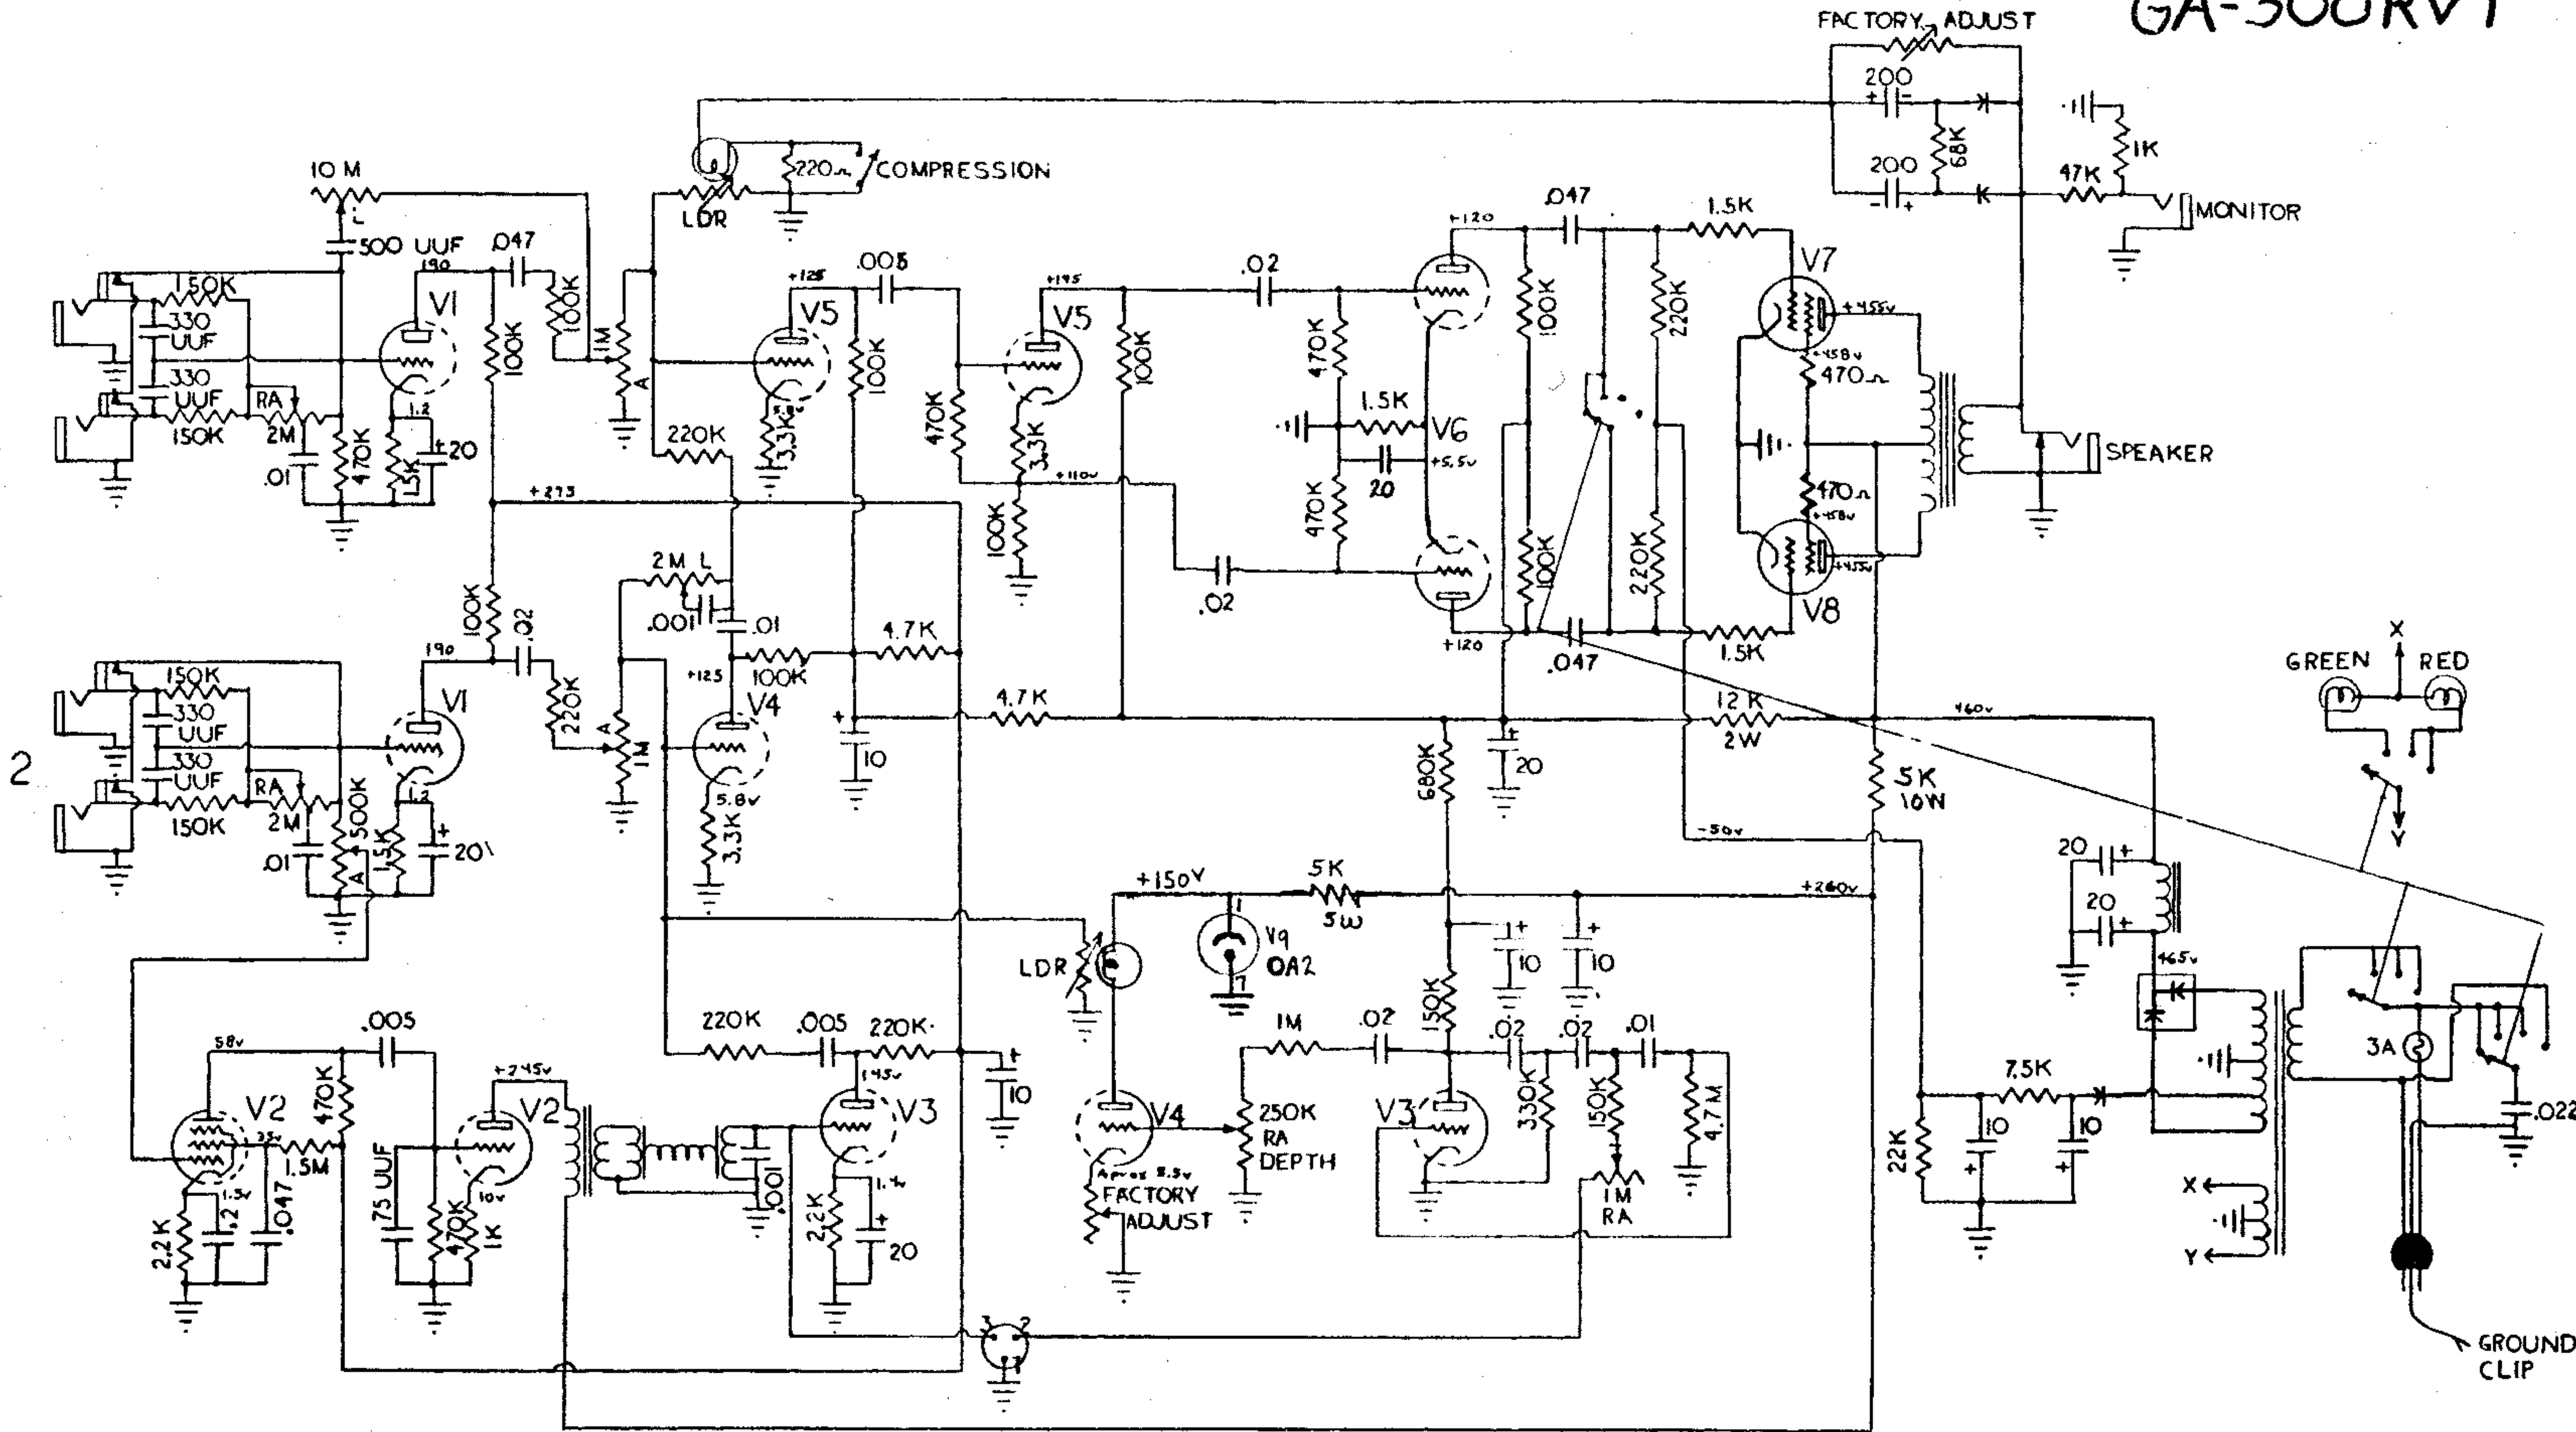

GA-300RVT

TUBE PLACEMENT

GROUND CLIP