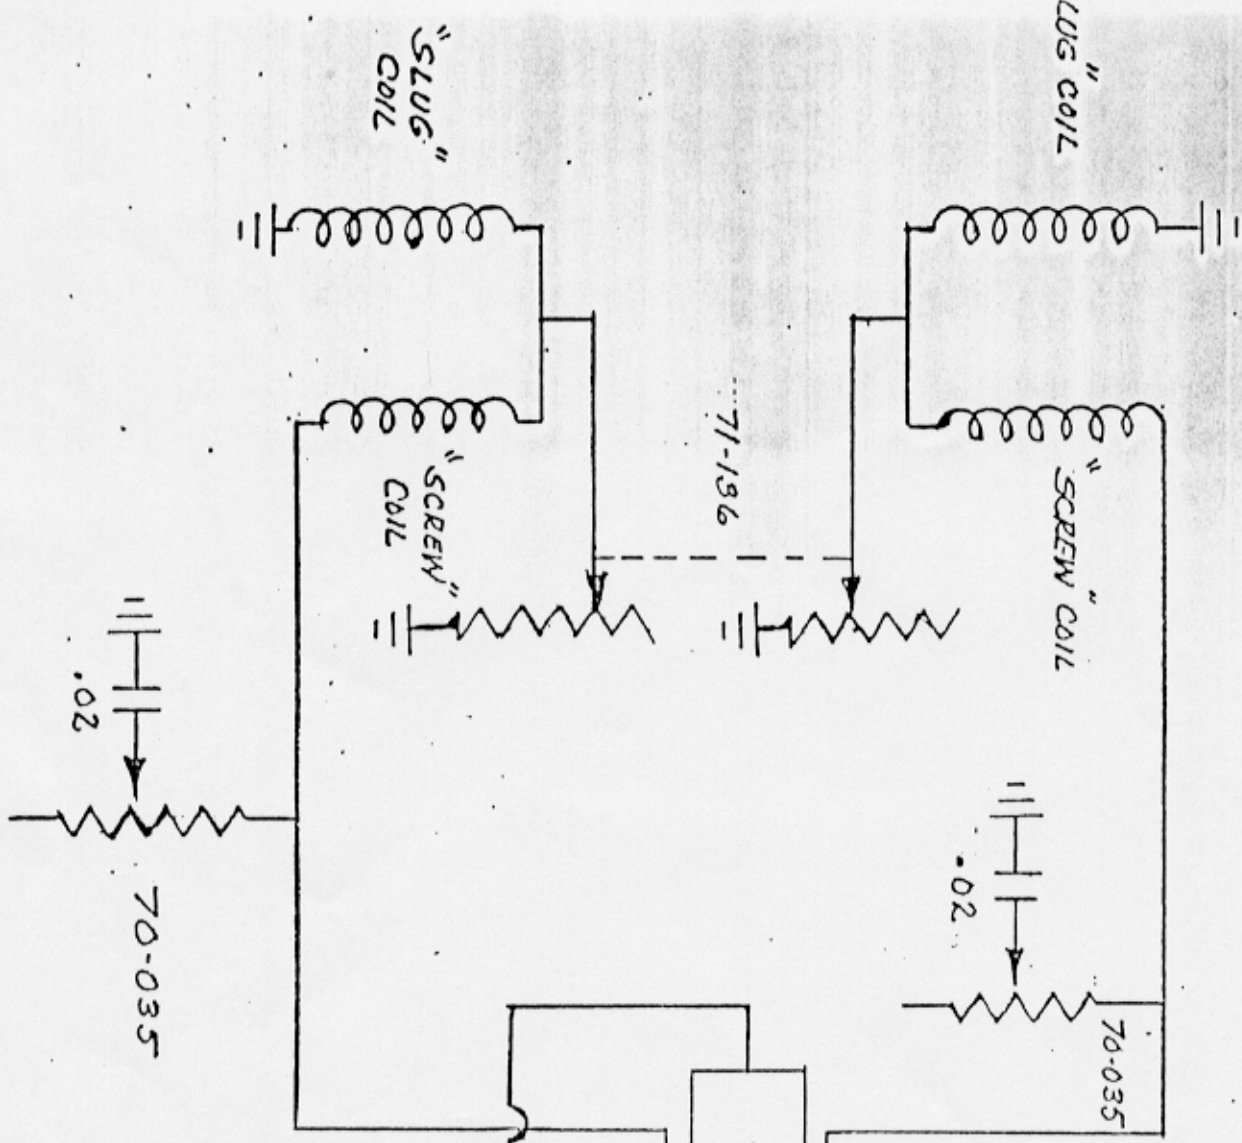

64

LETTER	CHANGE	DATE	EON	PCN
TOLERANCES UNLESS NOTED				
DATE 11-5-80 DRAWN				
SCALE N/D				
PART NO.				
FINISH				
MODEL 56 EXCLUSIVE				
DATE 11-5-80				

SCHEMATIC

300K SPECH  
AUDIO 70-02E

55  
EXCLUSIVE