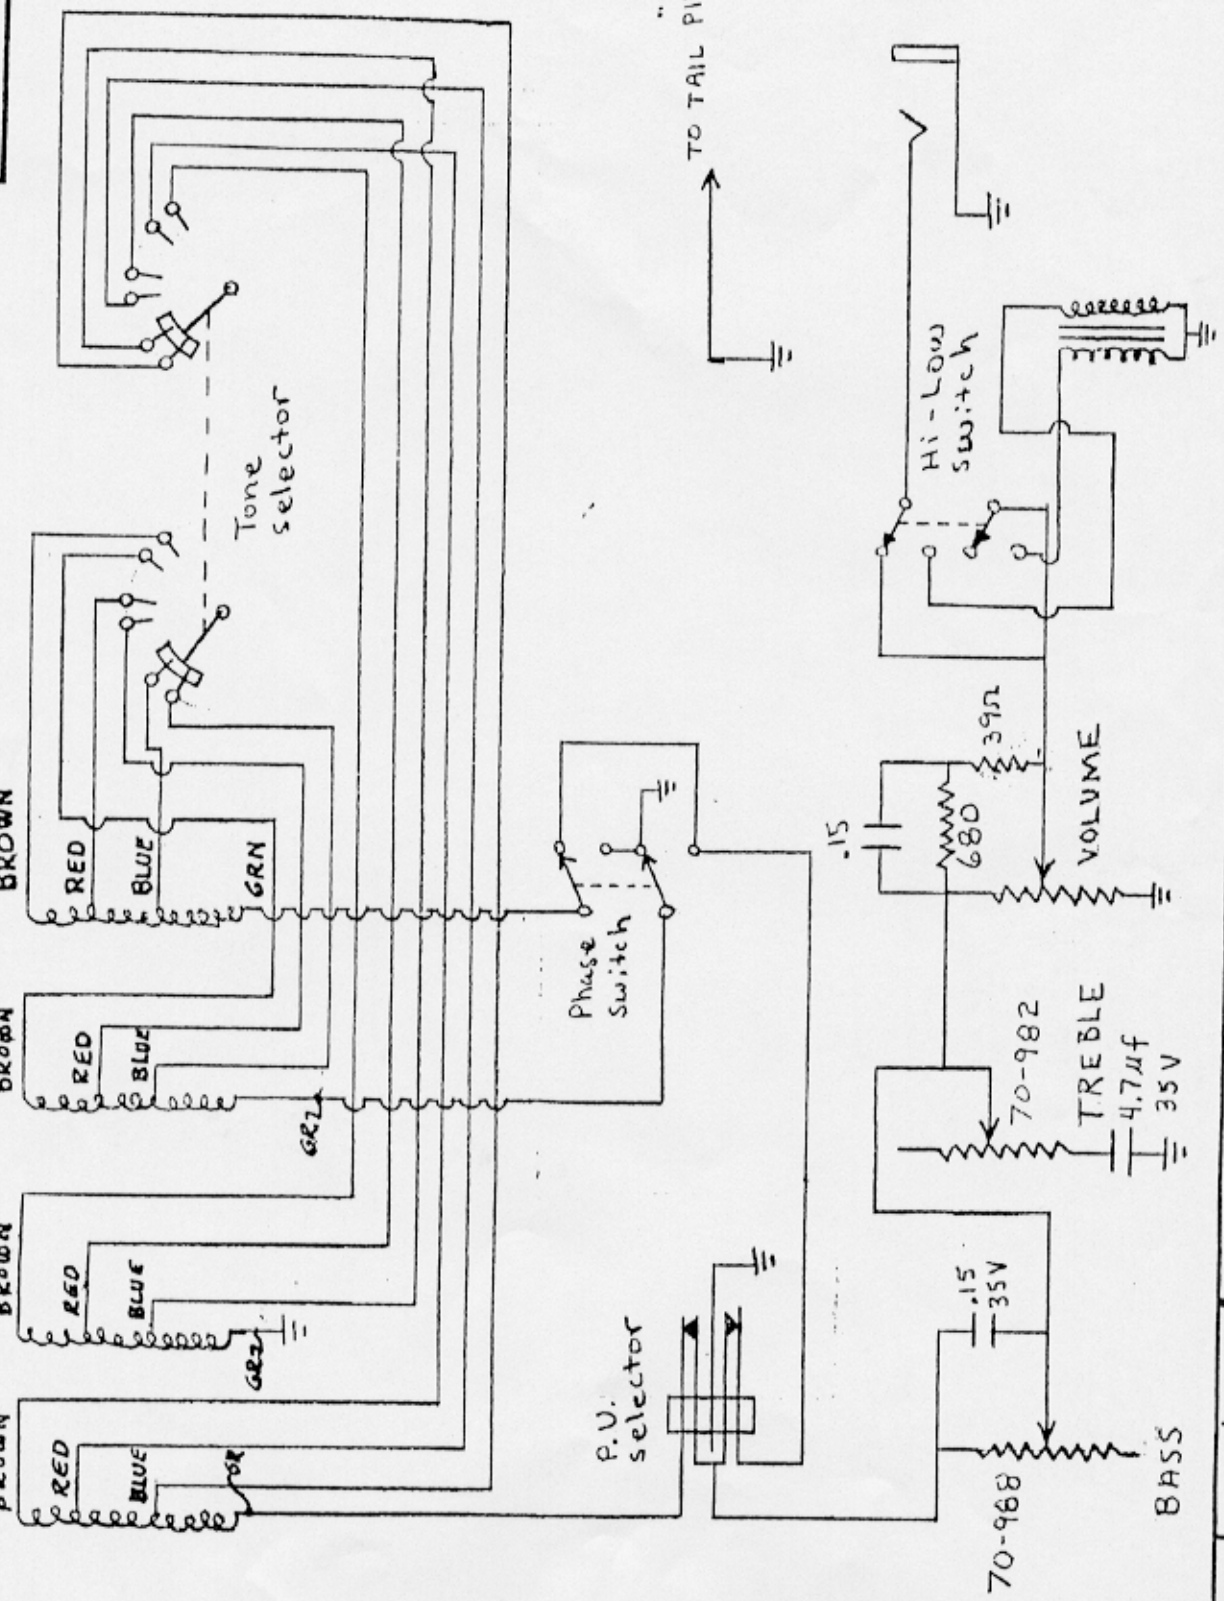

LES PAUL

BACK PIC, P
TOP COIL BOTTOM

FRONT PICKUP
TOP COIL BOTTOM

LETTER	WAS	DATE	SCALE

GIBSON, INC.		PART LES PAUL TRIUMPH BASS	
KALAMAZOO, MICH.		KIND MATERIAL	
REDRAWN 1-17-75		AMOUNT MATERIAL	
DATE 1971-72		4 RECORDING-BASS	