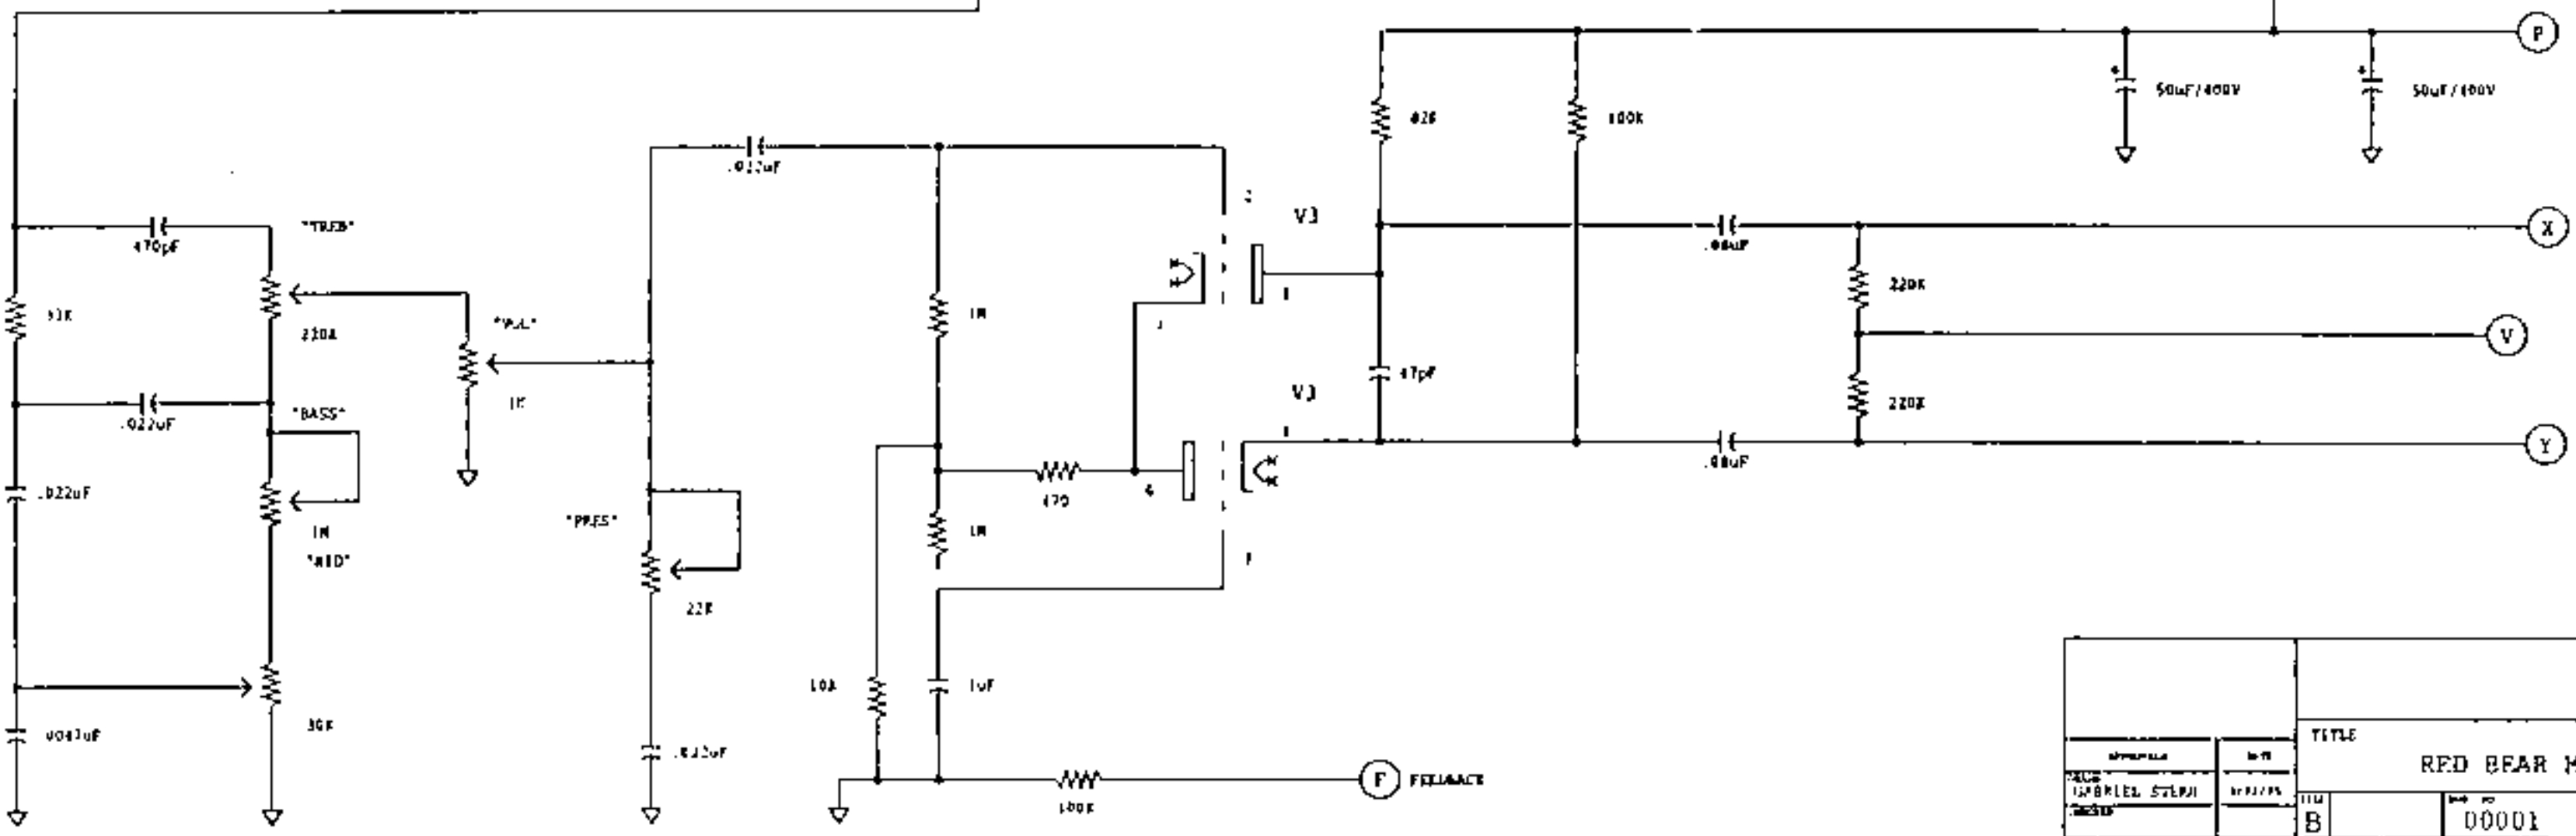

8 7 6 5 4 3 2 1

V1 - V3 ARE 6N2P-EB

6N2P-EB

APPROVALS		DATE		TITLE	
DESIGNED	BY	DATE		RED BEAR MK120	
CHECKED	BY	DATE		REV	00001
PARTS LIST				SHEET 1	

8 7 6 5 4 3 2 1

D
C
B
A