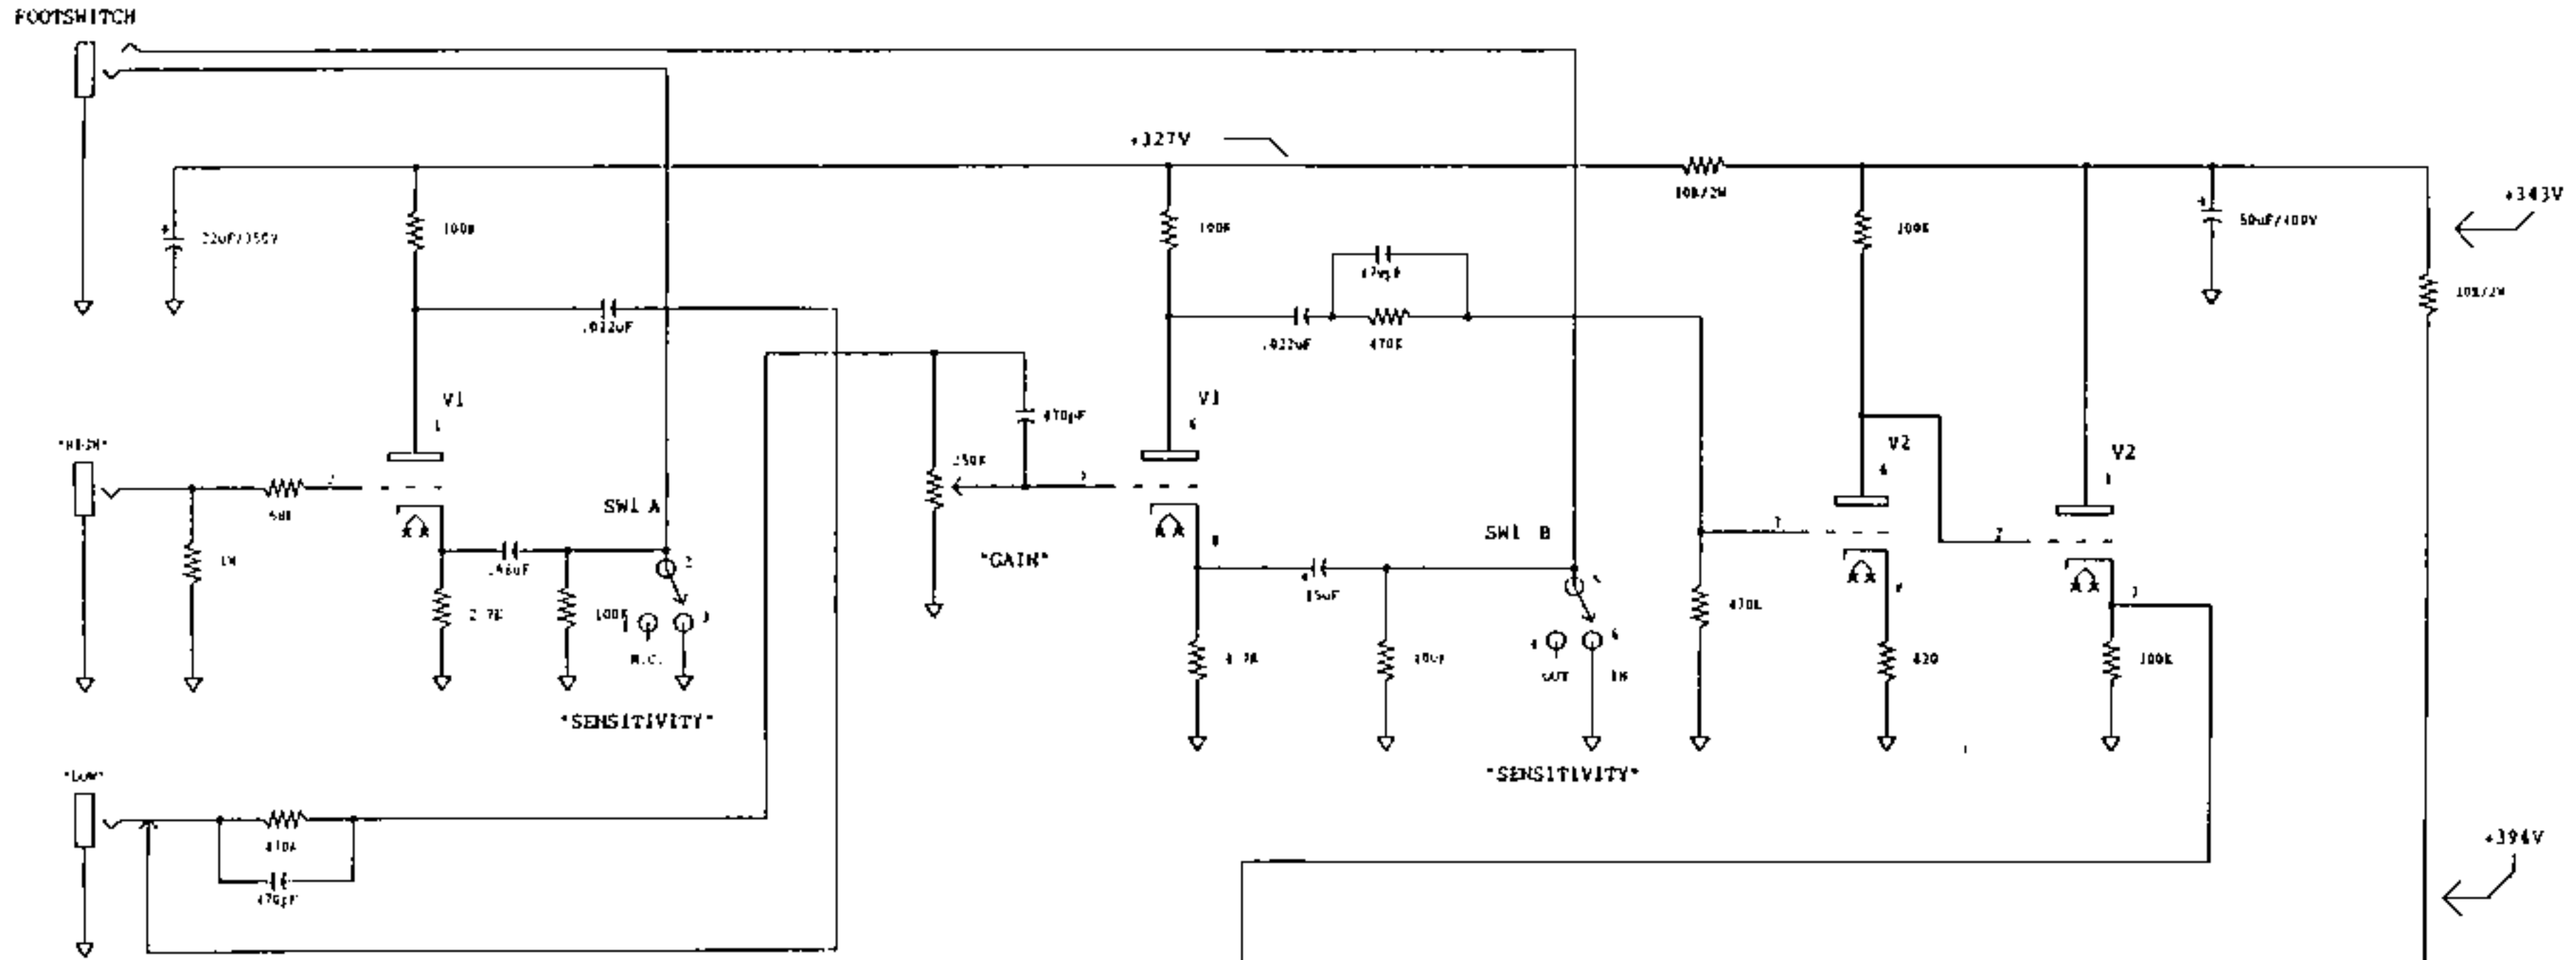

8 7 6 5 4 3 2 1

V1 - V3 ARE 6N2P-EB

6N2P-EB

APPROVALS		DATE		TITLE	
DESIGNED	BY	DATE		RED BEAR MK120	
CHECKED	BY	DATE		REV	00001
PARTS LIST				SHEET 1	

8 7 6 5 4 3 2 1

D
C
B
A