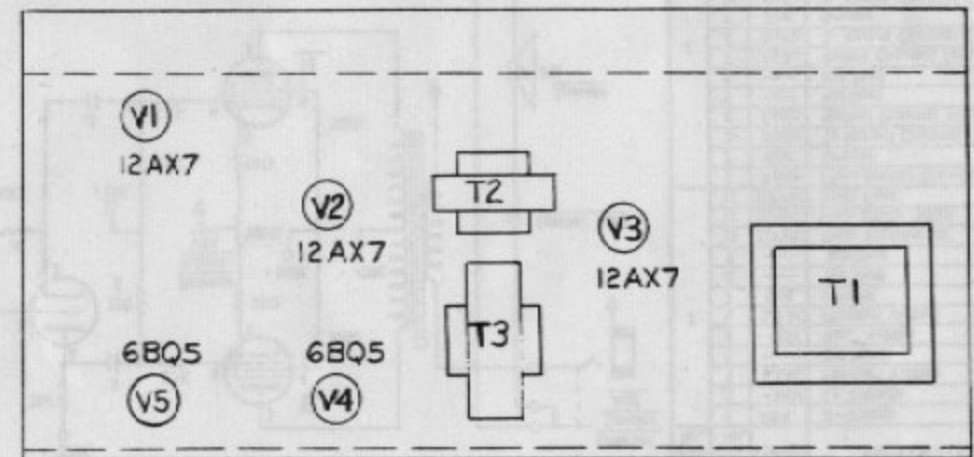

# REVERB 12 AMPLIFIER

FOOTSWITCH & PLUG

TUBE LOCATION CHART