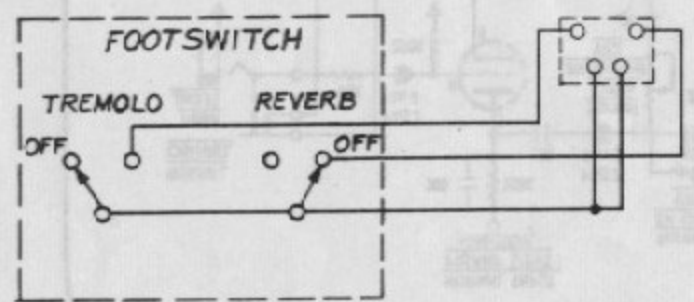

# REVERB 12 AMPLIFIER

FOOTSWITCH & PLUG

TUBE LOCATION CHART