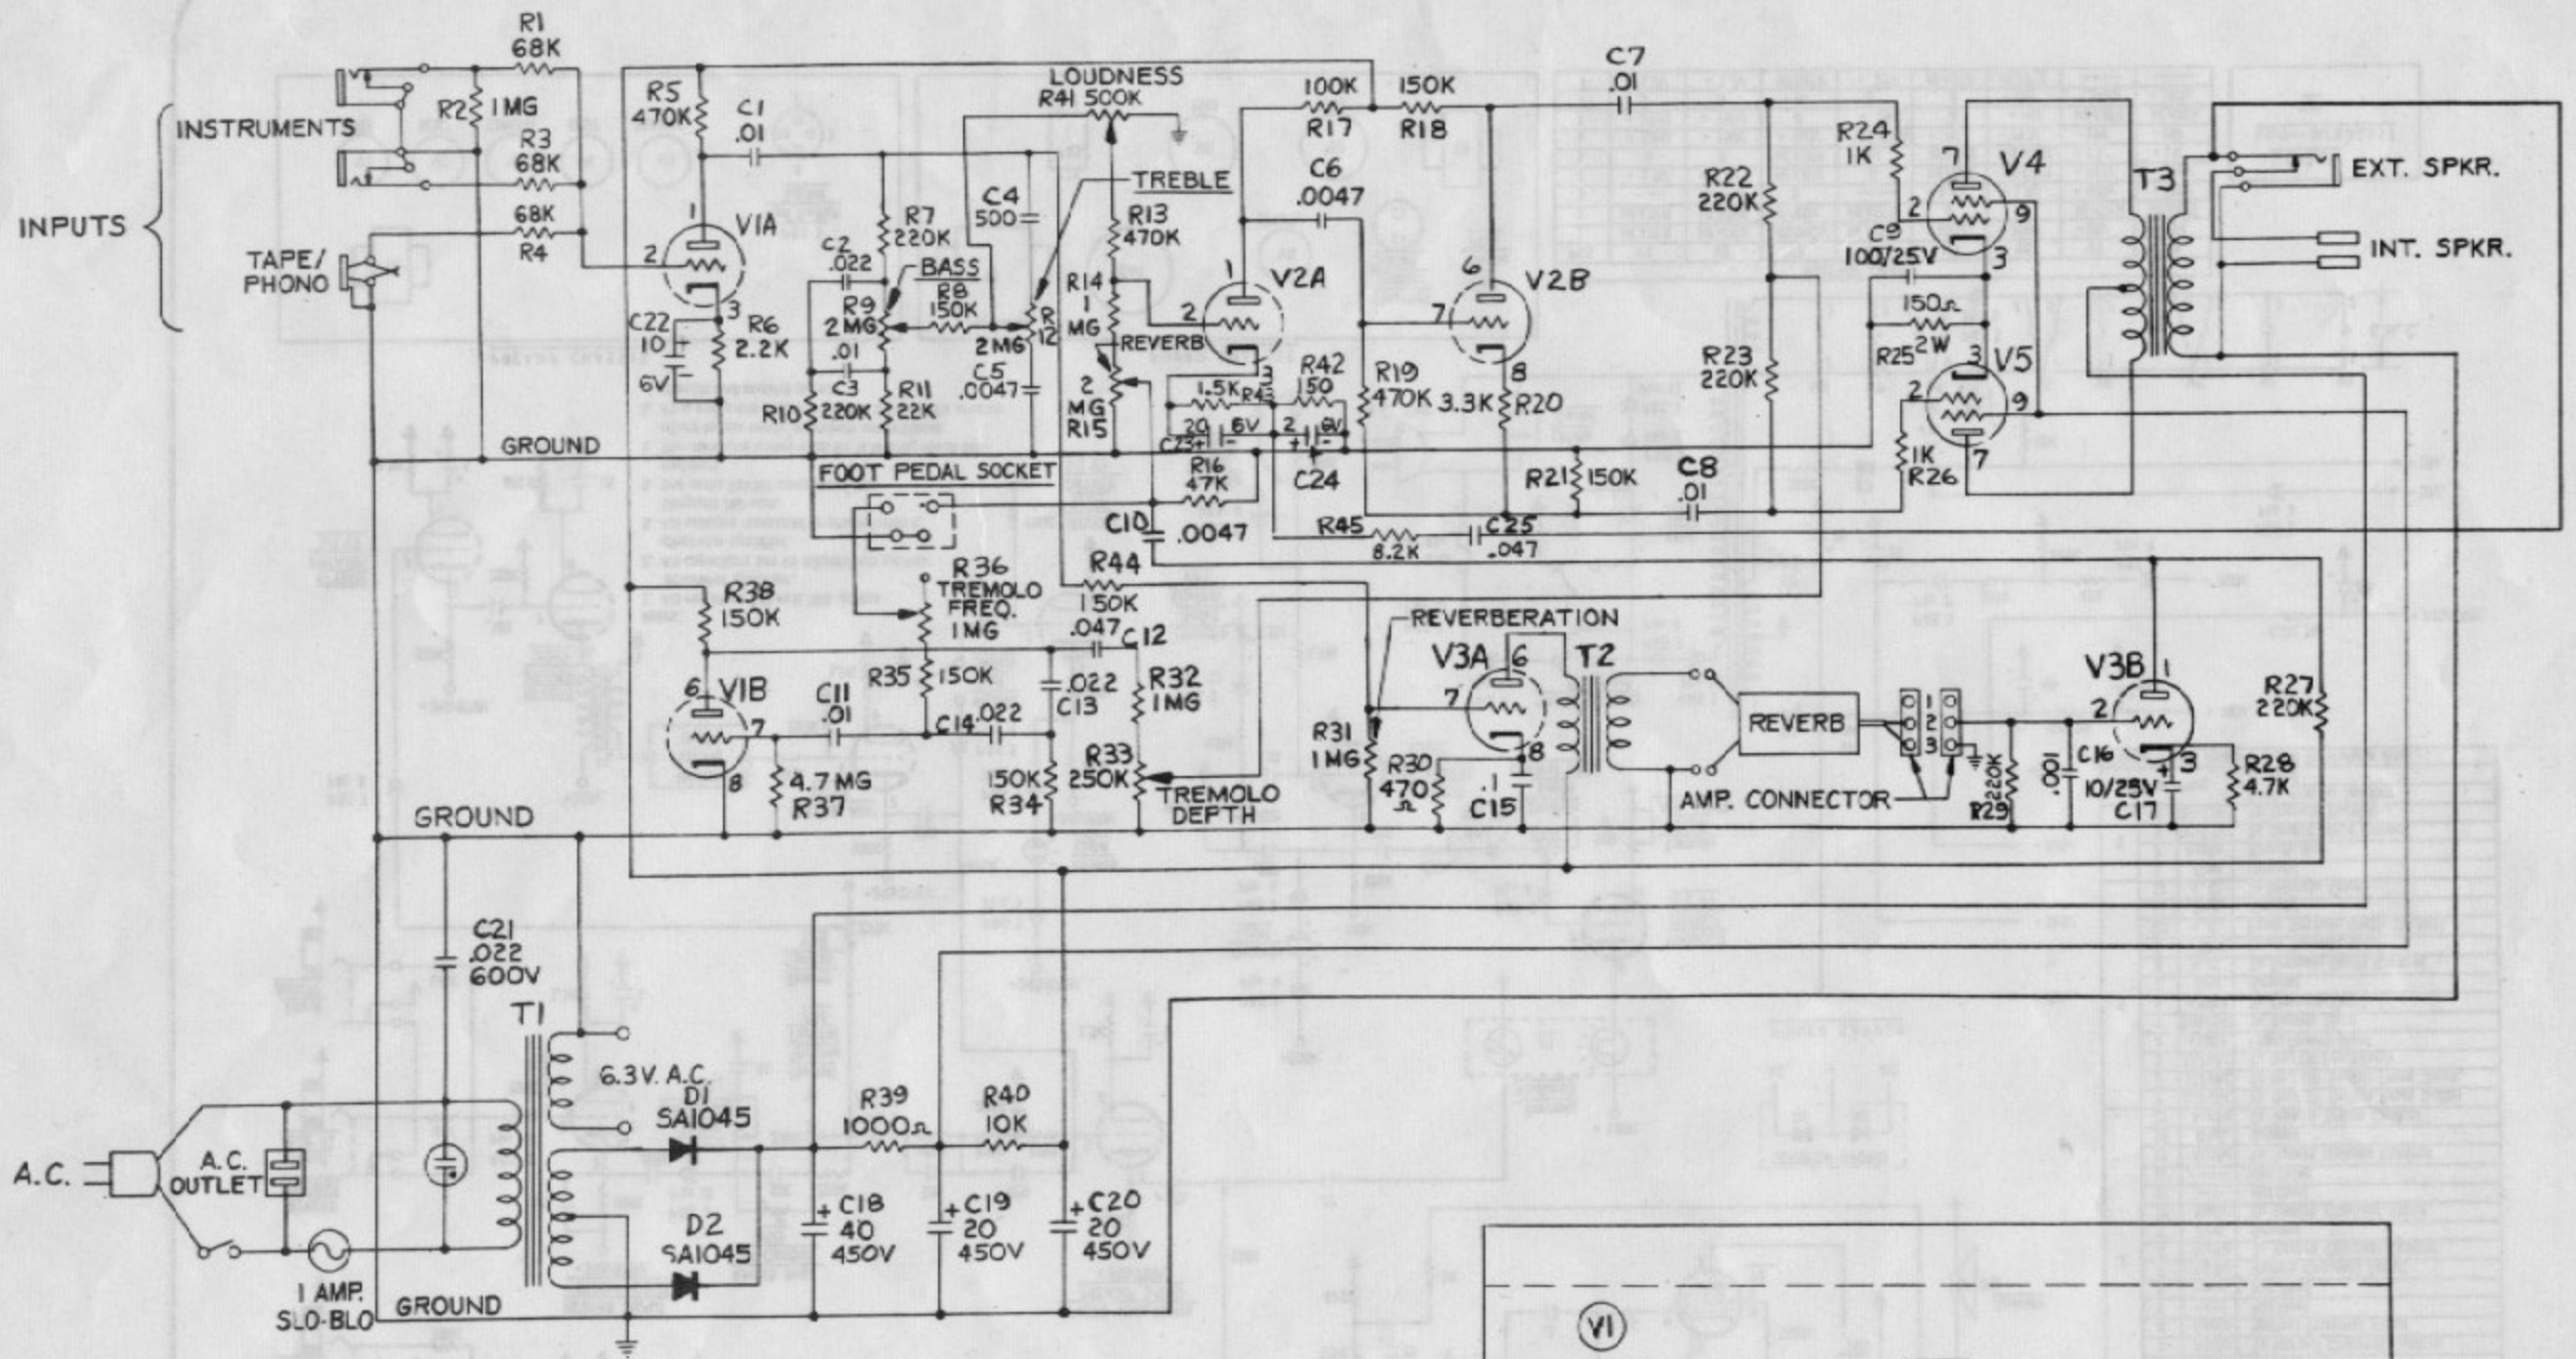

# REVERB 12 AMPLIFIER

FOOTSWITCH & PLUG

TUBE LOCATION CHART