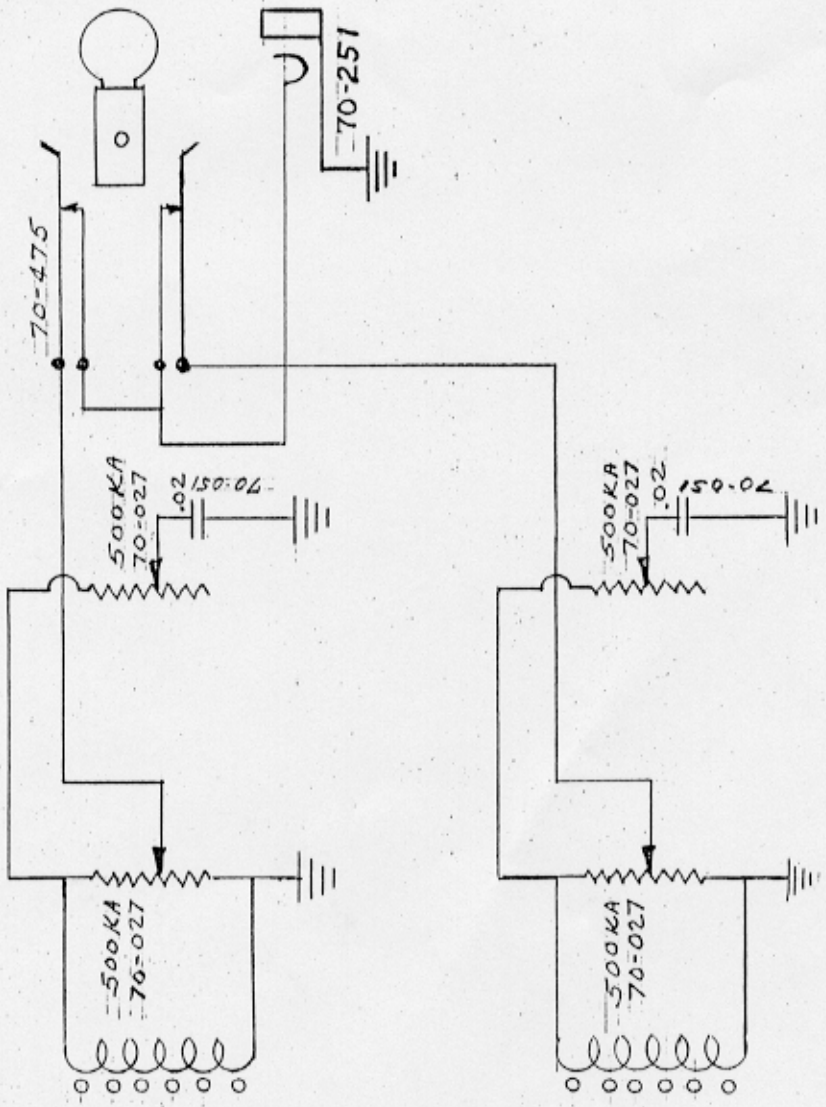

SOLID BODY
SG STANDARD
SG DELUXE
SG PRO
SG SPECIAL
FIREBIRD III
FIREBIRD V
L 5-S
AD-77 STD.
SG STUDIO
"THE SG" 9-5-77

NOTE:
 MODELS AFTER 7-1-73 USE
 300KA CONTROLS, GIBSON
 PART NO. 70-028. AFTER 1-1-76
 TONE CONTROLS ARE 70-035

LETTER	SCALE	DATE	WAS	NO. REQ.	HEAT TREAT.	FINISH	CHECKED
	NO. REQ.						
	FINISH						
REDRAWN D.L.C.							
GIBSON, INC. KALAMAZOO, MICH.				DATE 11-26-74			
PART NAME		C.P.A. ASSEMBLY-SCHEMATIC					
KIND MATERIAL							
AMOUNT MATERIAL							