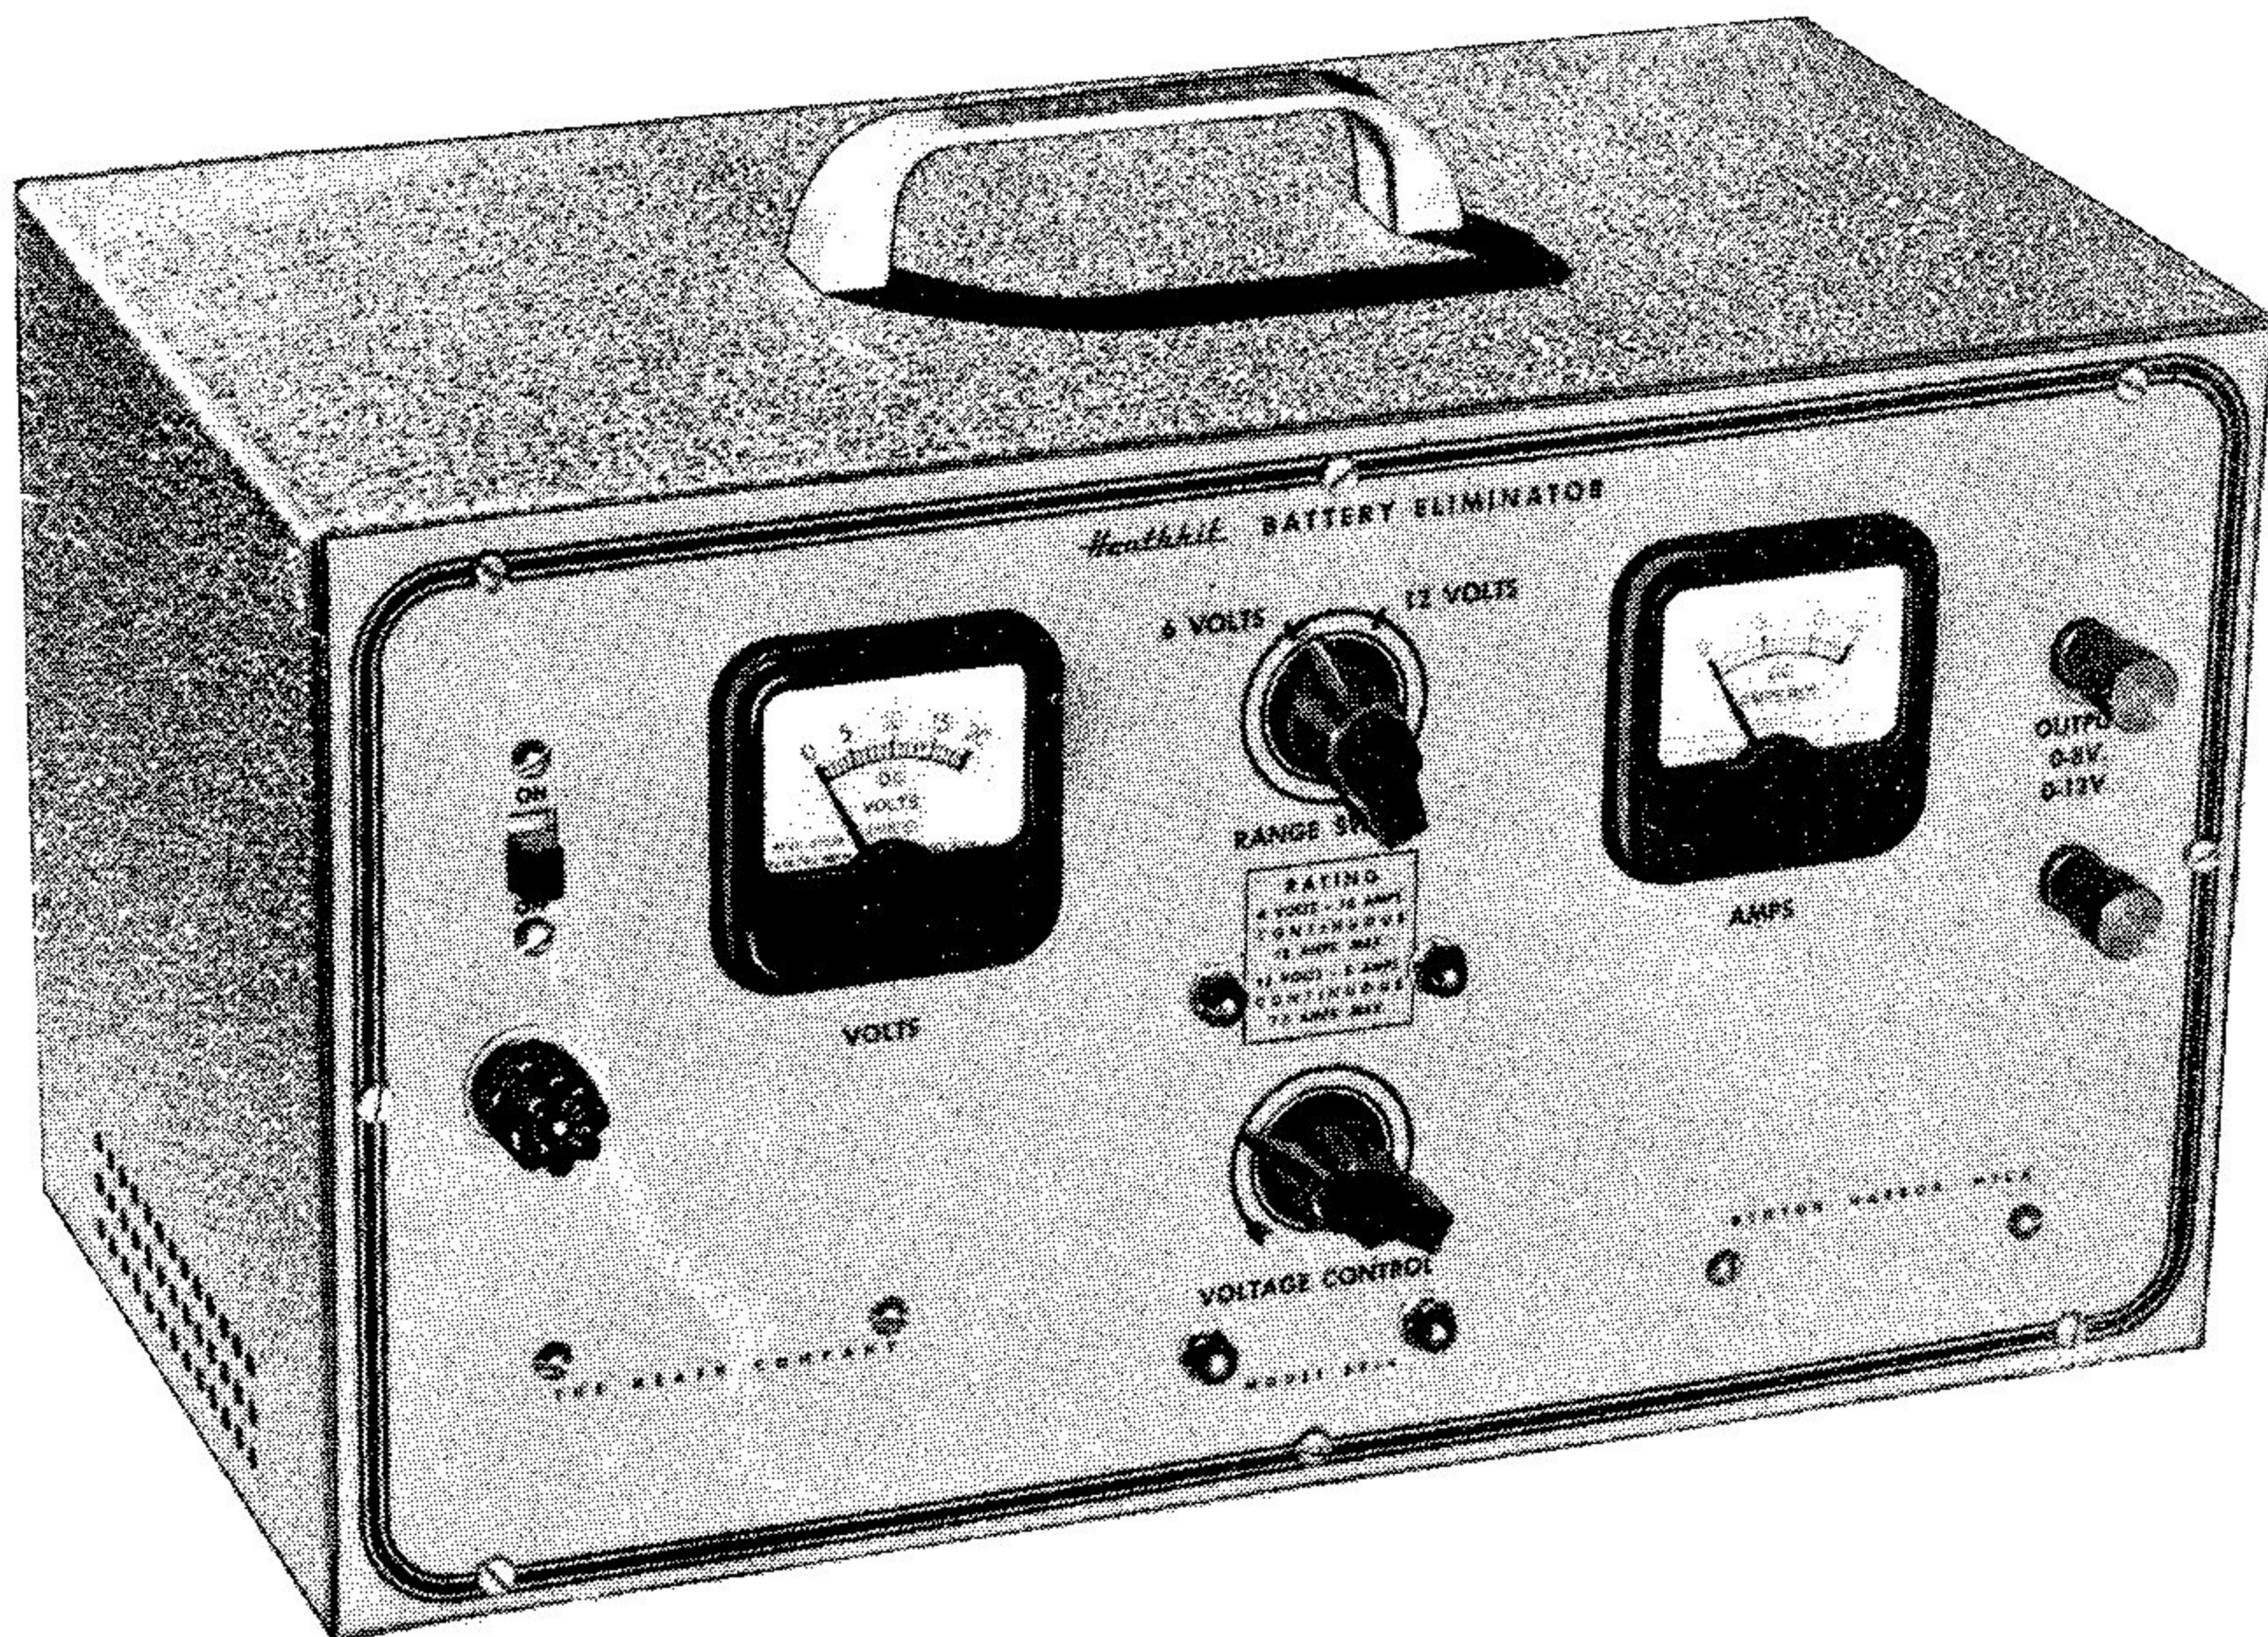

HEATHKIT BATTERY ELIMINATOR

MODEL BE-4

SPECIFICATIONS

Continuously variable voltage output	
0-8 volts DC.....	10 amperes continuously 15 amperes maximum intermittent
0-16 volts DC.....	5 amperes continuously 7.5 amperes maximum intermittent
Power Requirements.....	105-125 V., 50-60 cycles AC at 175 watts
Dimensions.....	13 1/4" wide x 7 1/2" deep x 7 1/4" high
Approximate shipping weight.....	22 lbs.