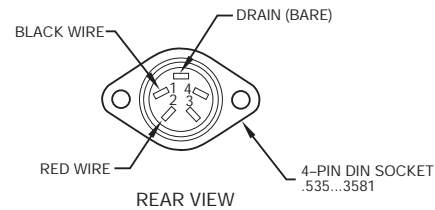

IRS BETA

TECHNICAL SPECIFICATIONS

(W) - Wonder Capacitor
(S) - Solen Capacitor

IRS BETA

TECHNICAL SPECIFICATIONS

CONTROL WOOFER
.028-3582

IRS BETA/GAMMA SERVO CONTROL UNIT

TECHNICAL SPECIFICATIONS