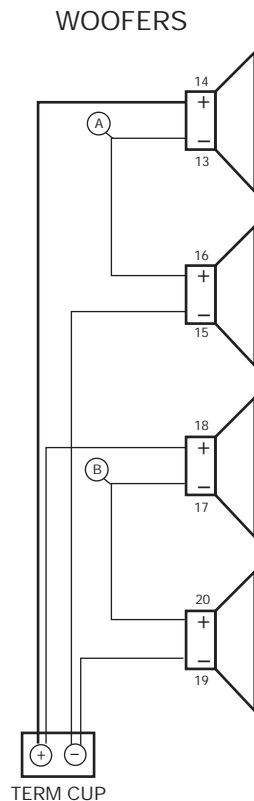

SPECIFICATIONS

- Drivers (per channel):
 - Woofers: Four 12" Polypropylene/Graphite
 - Mid Bass: 2 L-EMIMs
 - Midrange: 1 EMIM
 - Tweeters: 1 EMIM/front
1 EMIT/rear
 - Super-Tweeters: 1 SEMIT
 - Nominal Impedence: 4 Ohms
 - Finish: Santos pau ferro
 - Dimensions: (WxDxH)
 - Woofers module: 16 1/2" x 14 1/2" x 64 3/4" (41.91 x 36.83 x 164.47cm)
 - Mid/tweeter module: 17" x 1" x 64 3/4" (43.18 x 2.54 x 164.47cm)
 - Base footprint: 18" x 17" (45.72 x 43.18cm)
- Weight:
 - Woofers module: 140 lbs (63.64kg)
 - Mid/tweeter module: 75 lbs (34.09kg)
- Special Features:
 - Monster cable
 - ARC wire
 - Solen caps
 - Wonder caps
- Frequency Response: 15Hz to 45KHz ±2 dB
- Crossover Frequencies: 100Hz, 750Hz, 4500Hz, 10kHz
- Passive Crossover Controls:
 - Super tweeter level
 - Tweeter level
 - Upper midrange level
- Electronic Crossover Controls:
 - High pass filter
 - Low pass filter
 - Bass contour
 - Low frequency phase
 - Low frequency level
- Mid/Tweeter Amplifier 75-300 watts/ch RMS

CROSSOVER PARTS:

Crossover Assy.	A015-3457
5-Way Binding Post	.528-3551
Crossover Cup	.653-3553
Circuit Brkr .85A-30	.871-3212
Servo Cable 50'	.639-4406
Servo Control Unit	IF979900

DRIVERS (TRANSDUCERS)

IRS BETA

TECHNICAL SPECIFICATIONS

(W) - Wonder Capacitor
(S) - Solen Capacitor

IRS BETA

TECHNICAL SPECIFICATIONS

CONTROL WOOFER
.028-3582

IRS BETA/GAMMA SERVO CONTROL UNIT

TECHNICAL SPECIFICATIONS