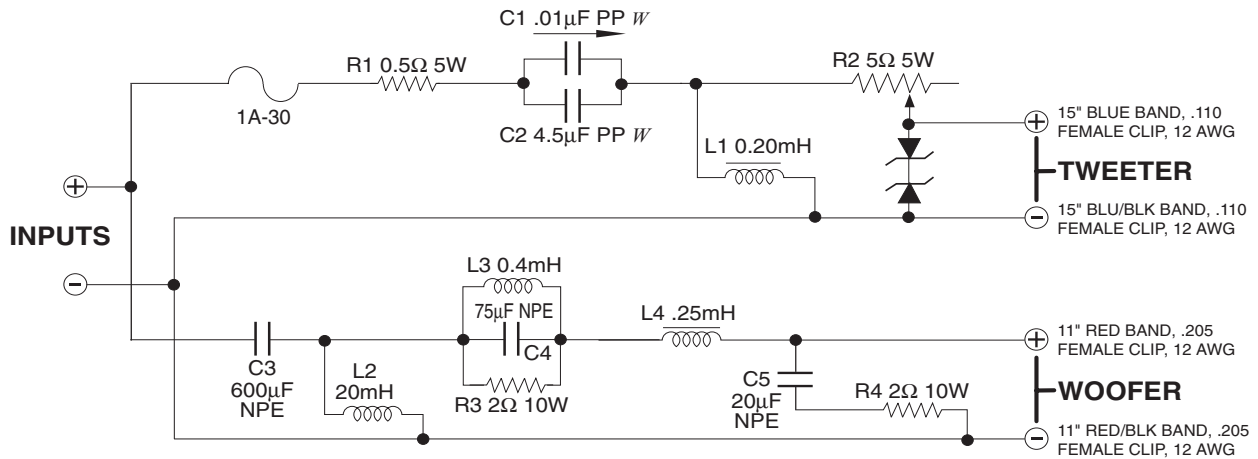

TECHNICAL INFORMATION

TWEETER
#902-3082-N

DIAPHRAGM
#751-3722

6.5" WOOFER
#902-4179

RS 5 Kappa Series 2-Way Speaker System