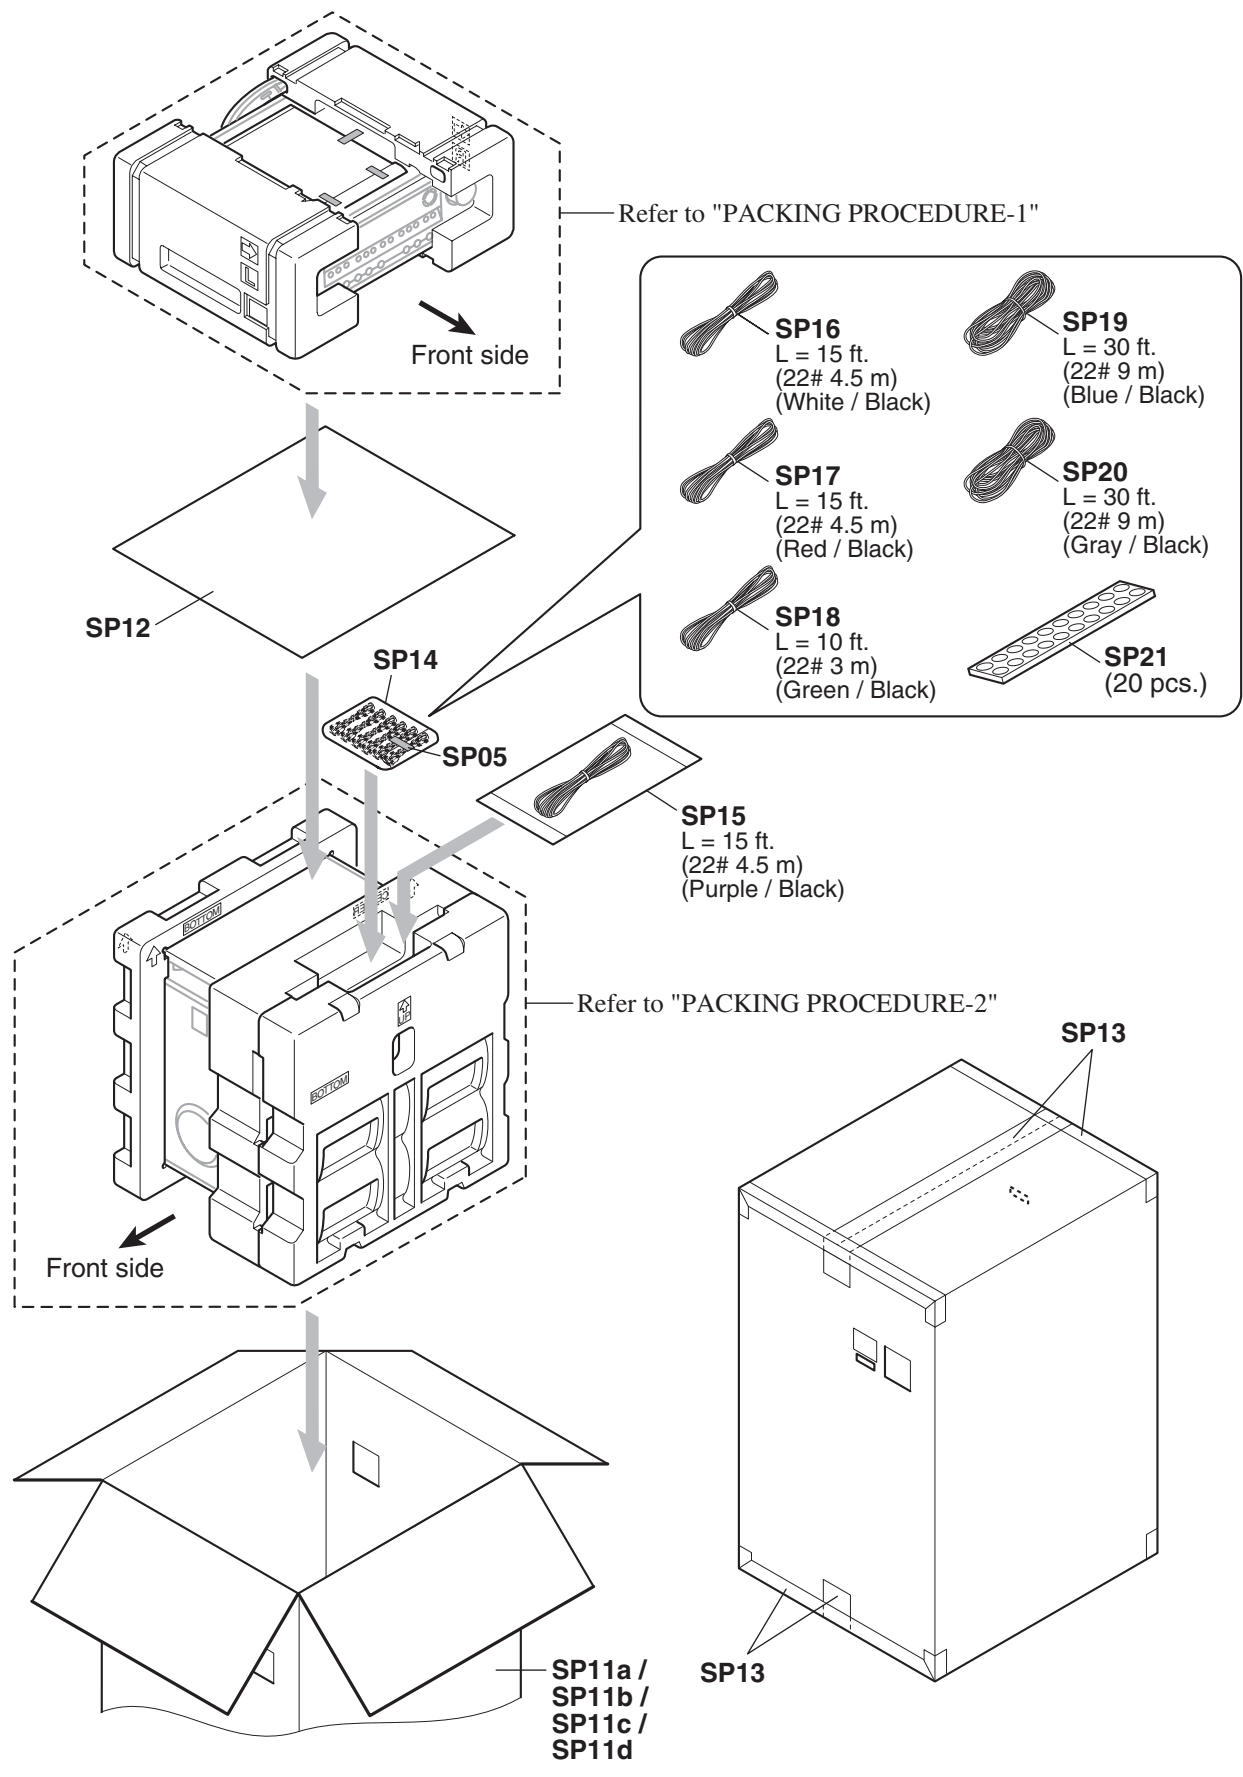

PACKING PROCEDURE-1

RECEIVER SECTION

PACKING PROCEDURE-2 SPEAKER SECTION

PACKING PROCEDURE-3 OVERALL

HT-S580**PACKING PROCEDURE PARTS LIST****<Notes>**

<MDD> : USA model

<MDC> : Canadian model

<MWT> : World wide model

SPEAKER SECTION (HTP-330)

	REF. NO.	PART NAME	DESCRIPTION	Q'TY	PART NO. (SN)	MARKS
PACKING	SP01	TOP POLYFOAM	---	1	ITF8303500002	
PACKING	SP02	CENTER POLYFOAM	---	1	ITF8303500001	
PACKING	SP03	BOTTOM POLYFOAM	---	1	ITF5305070002	
PACKING	SP04	PO BAG	L860 x W650 x T0.015(For SUBWOOFER)	1	IVA803101-0022	