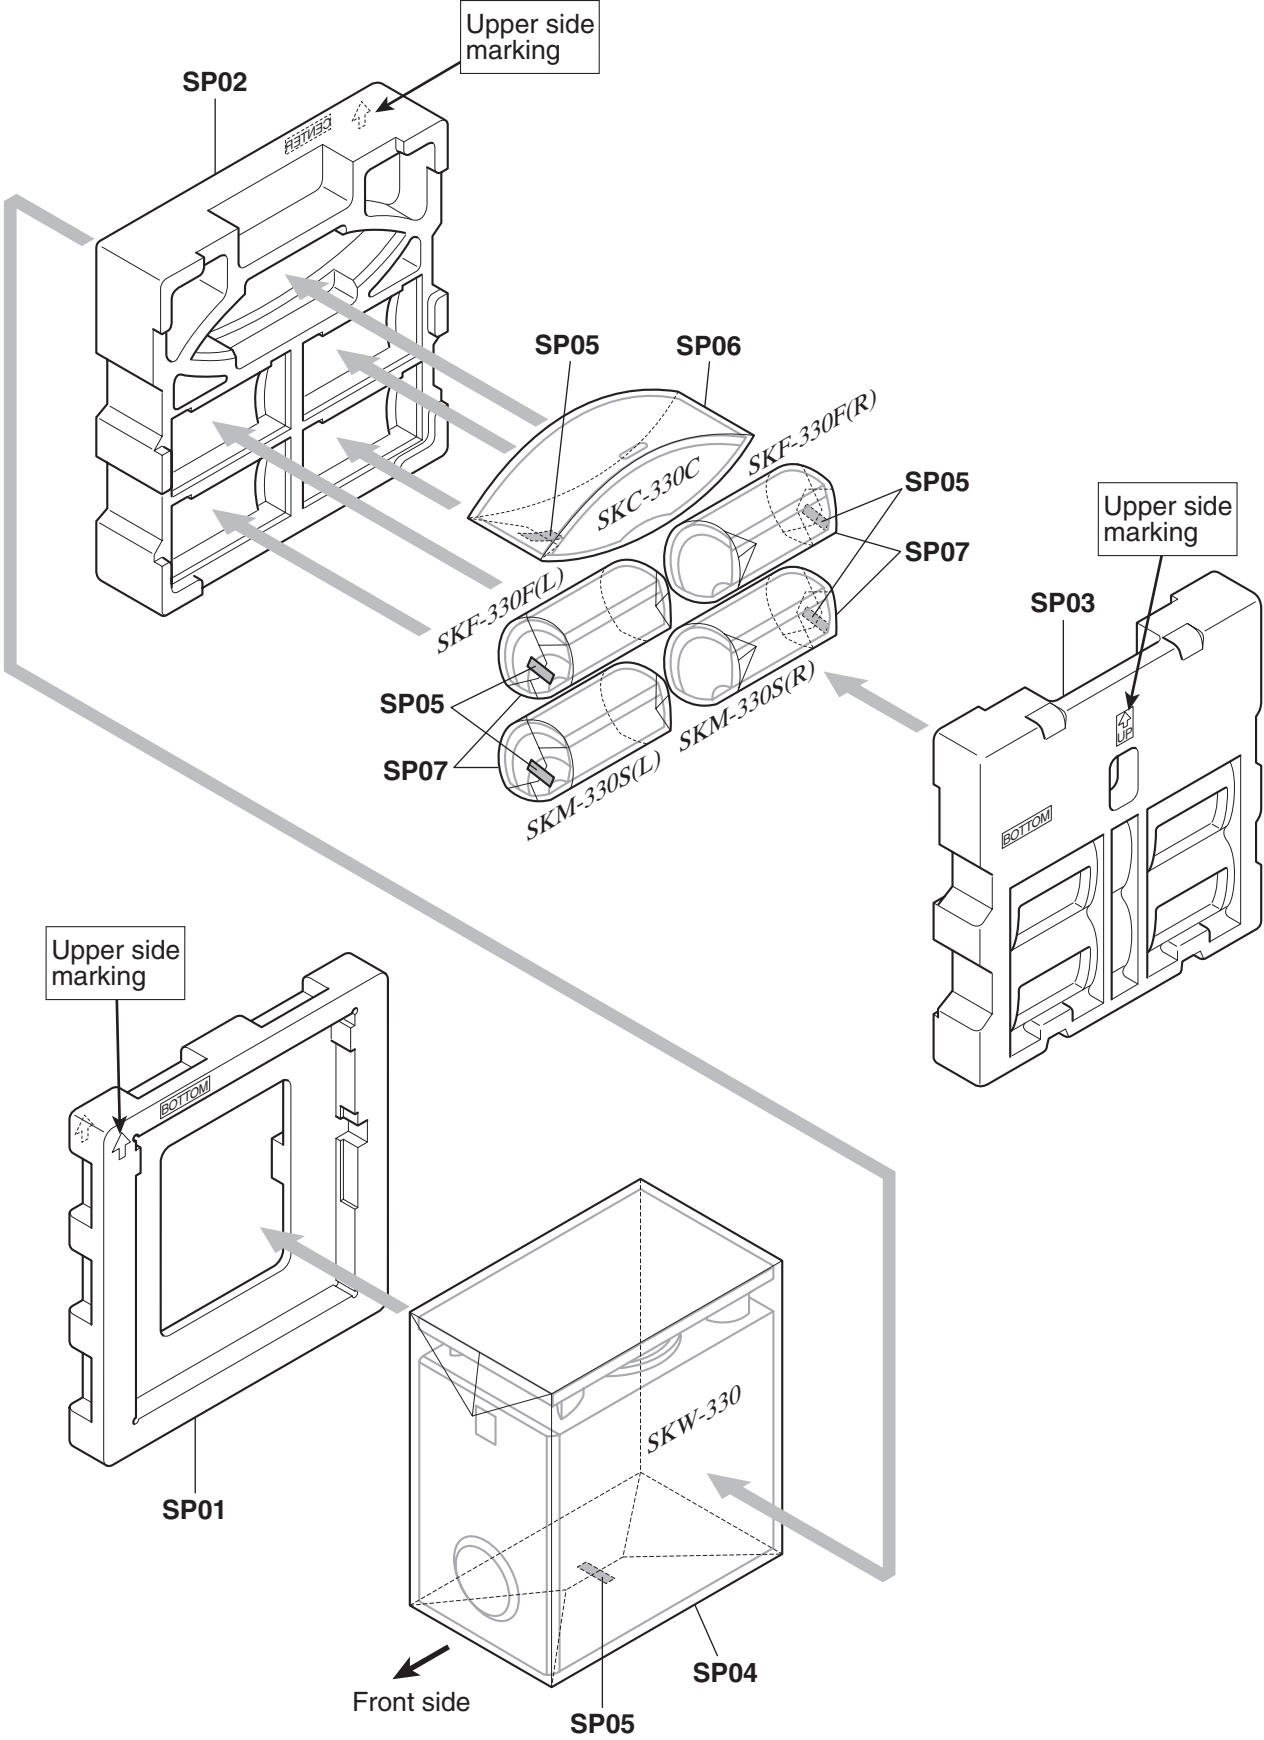

PACKING PROCEDURE-1

RECEIVER SECTION

PACKING PROCEDURE-2 SPEAKER SECTION

PACKING PROCEDURE-3 OVERALL

HT-S580**PACKING PROCEDURE PARTS LIST****<Notes>**

<MDD> : USA model

<MDC> : Canadian model

<MWT> : World wide model

SPEAKER SECTION (HTP-330)

	REF. NO.	PART NAME	DESCRIPTION	Q'TY	PART NO. (SN)	MARKS
PACKING	SP01	TOP POLYFOAM	---	1	ITF8303500002	
PACKING	SP02	CENTER POLYFOAM	---	1	ITF8303500001	
PACKING	SP03	BOTTOM POLYFOAM	---	1	ITF5305070002	
PACKING	SP04	PO BAG	L860 x W650 x T0.015(For SUBWOOFER)	1	IVA803101-0022	