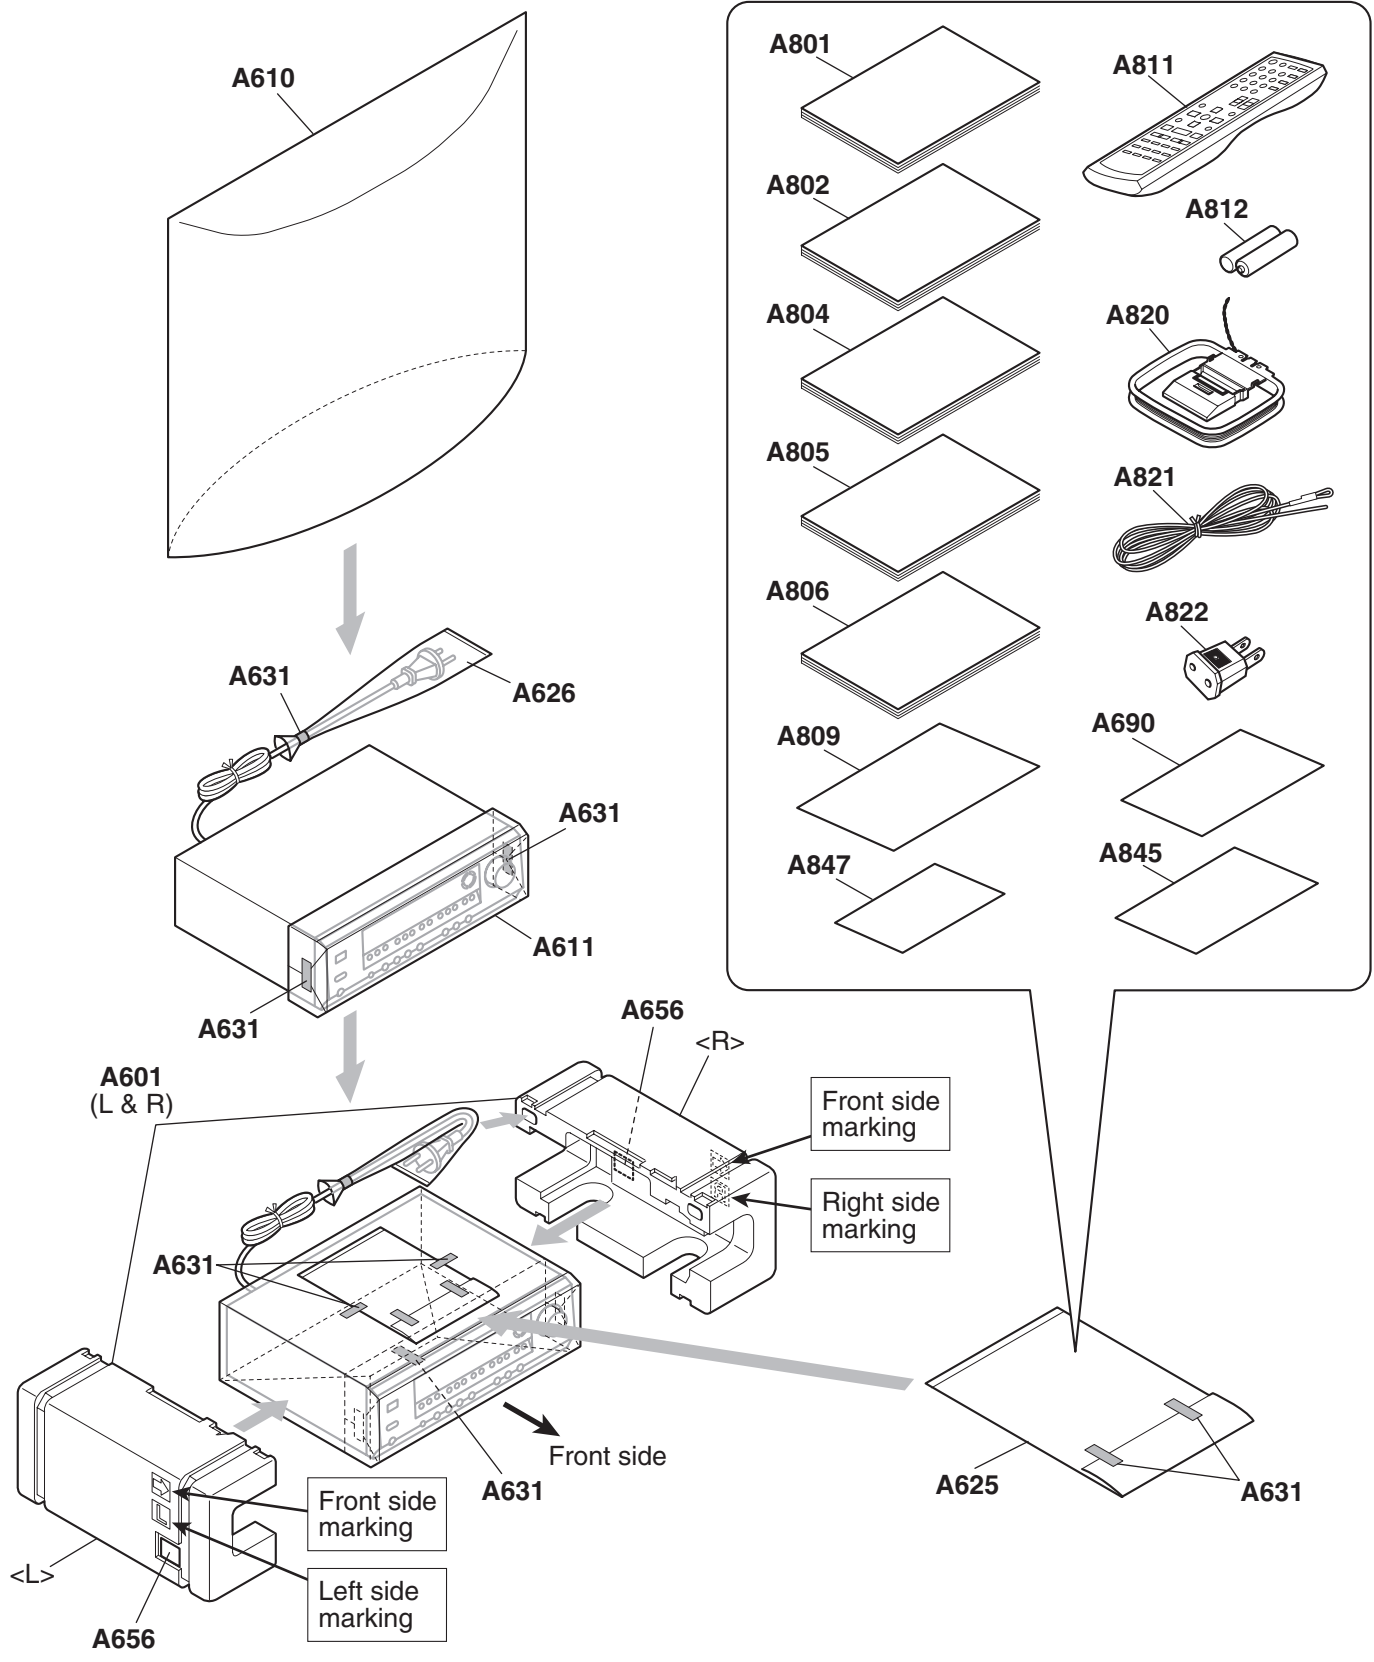

PACKING PROCEDURE-1

RECEIVER SECTION

PACKING PROCEDURE-2 SPEAKER SECTION

PACKING PROCEDURE-3 OVERALL

HT-S580**PACKING PROCEDURE PARTS LIST****<Notes>**

<MDD> : USA model

<MDC> : Canadian model

<MWT> : World wide model

SPEAKER SECTION (HTP-330)

	REF. NO.	PART NAME	DESCRIPTION	Q'TY	PART NO. (SN)	MARKS
PACKING	SP01	TOP POLYFOAM	---	1	ITF8303500002	
PACKING	SP02	CENTER POLYFOAM	---	1	ITF8303500001	
PACKING	SP03	BOTTOM POLYFOAM	---	1	ITF5305070002	
PACKING	SP04	PO BAG	L860 x W650 x T0.015(For SUBWOOFER)	1	IVA803101-0022	