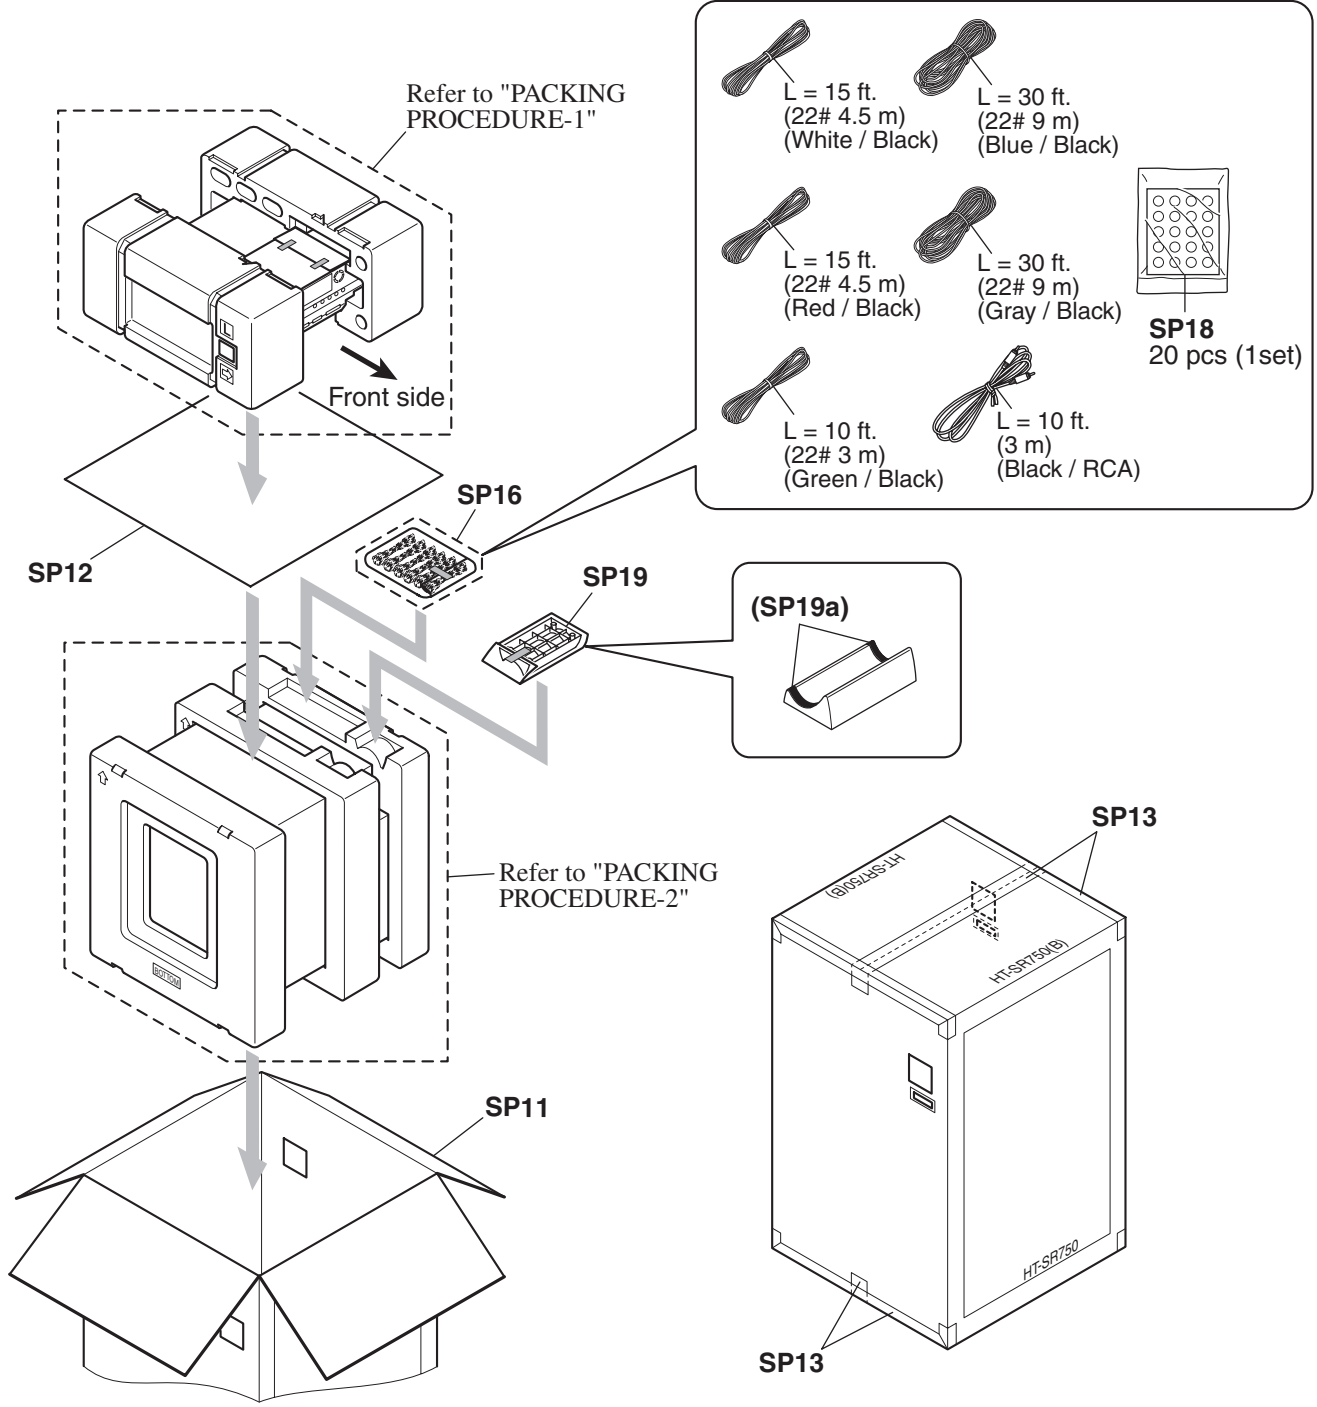

PACKING PROCEDURE-3 OVERALL