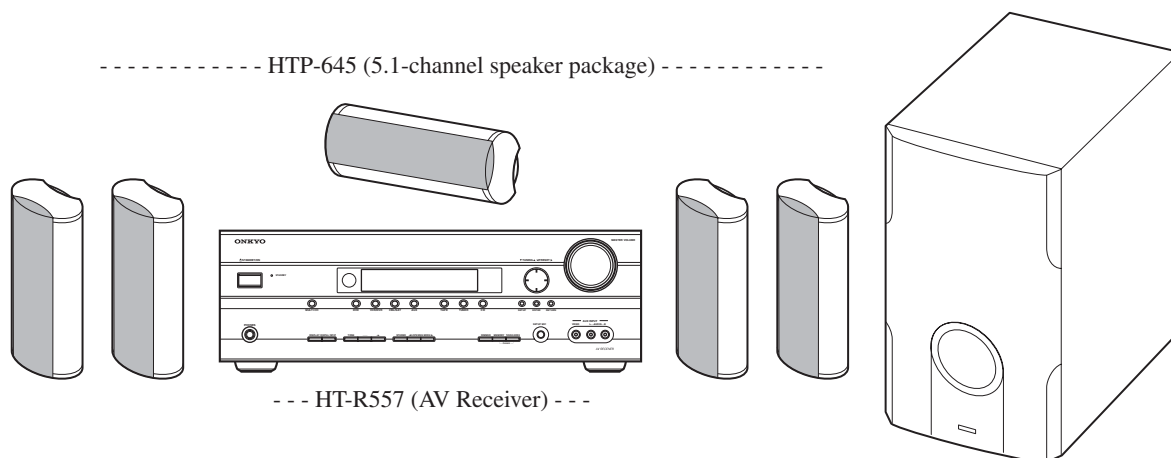

ONKYO SERVICE MANUAL

5.1-CH HOME THEATER SYSTEM MODEL HT-SR750(B)

Black model

B MDD	120V AC, 60Hz
-------	---------------

SAFETY-RELATED COMPONENT WARNING!!

COMPONENTS IDENTIFIED BY MARK  ON THE SCHEMATIC DIAGRAM AND IN THE PARTS LIST ARE CRITICAL FOR RISK OF FIRE AND ELECTRIC SHOCK. REPLACE THESE COMPONENTS WITH ONKYO PARTS WHOSE PART NUMBERS APPEAR AS SHOWN IN THIS MANUAL.

MAKE LEAKAGE-CURRENT OR RESISTANCE MEASUREMENTS TO DETERMINE THAT EXPOSED PARTS ARE ACCEPTABLY INSULATED FROM THE SUPPLY CIRCUIT BEFORE RETURNING THE APPLIANCE TO THE CUSTOMER.

PACKING PROCEDURE-1

RECEIVER SECTION