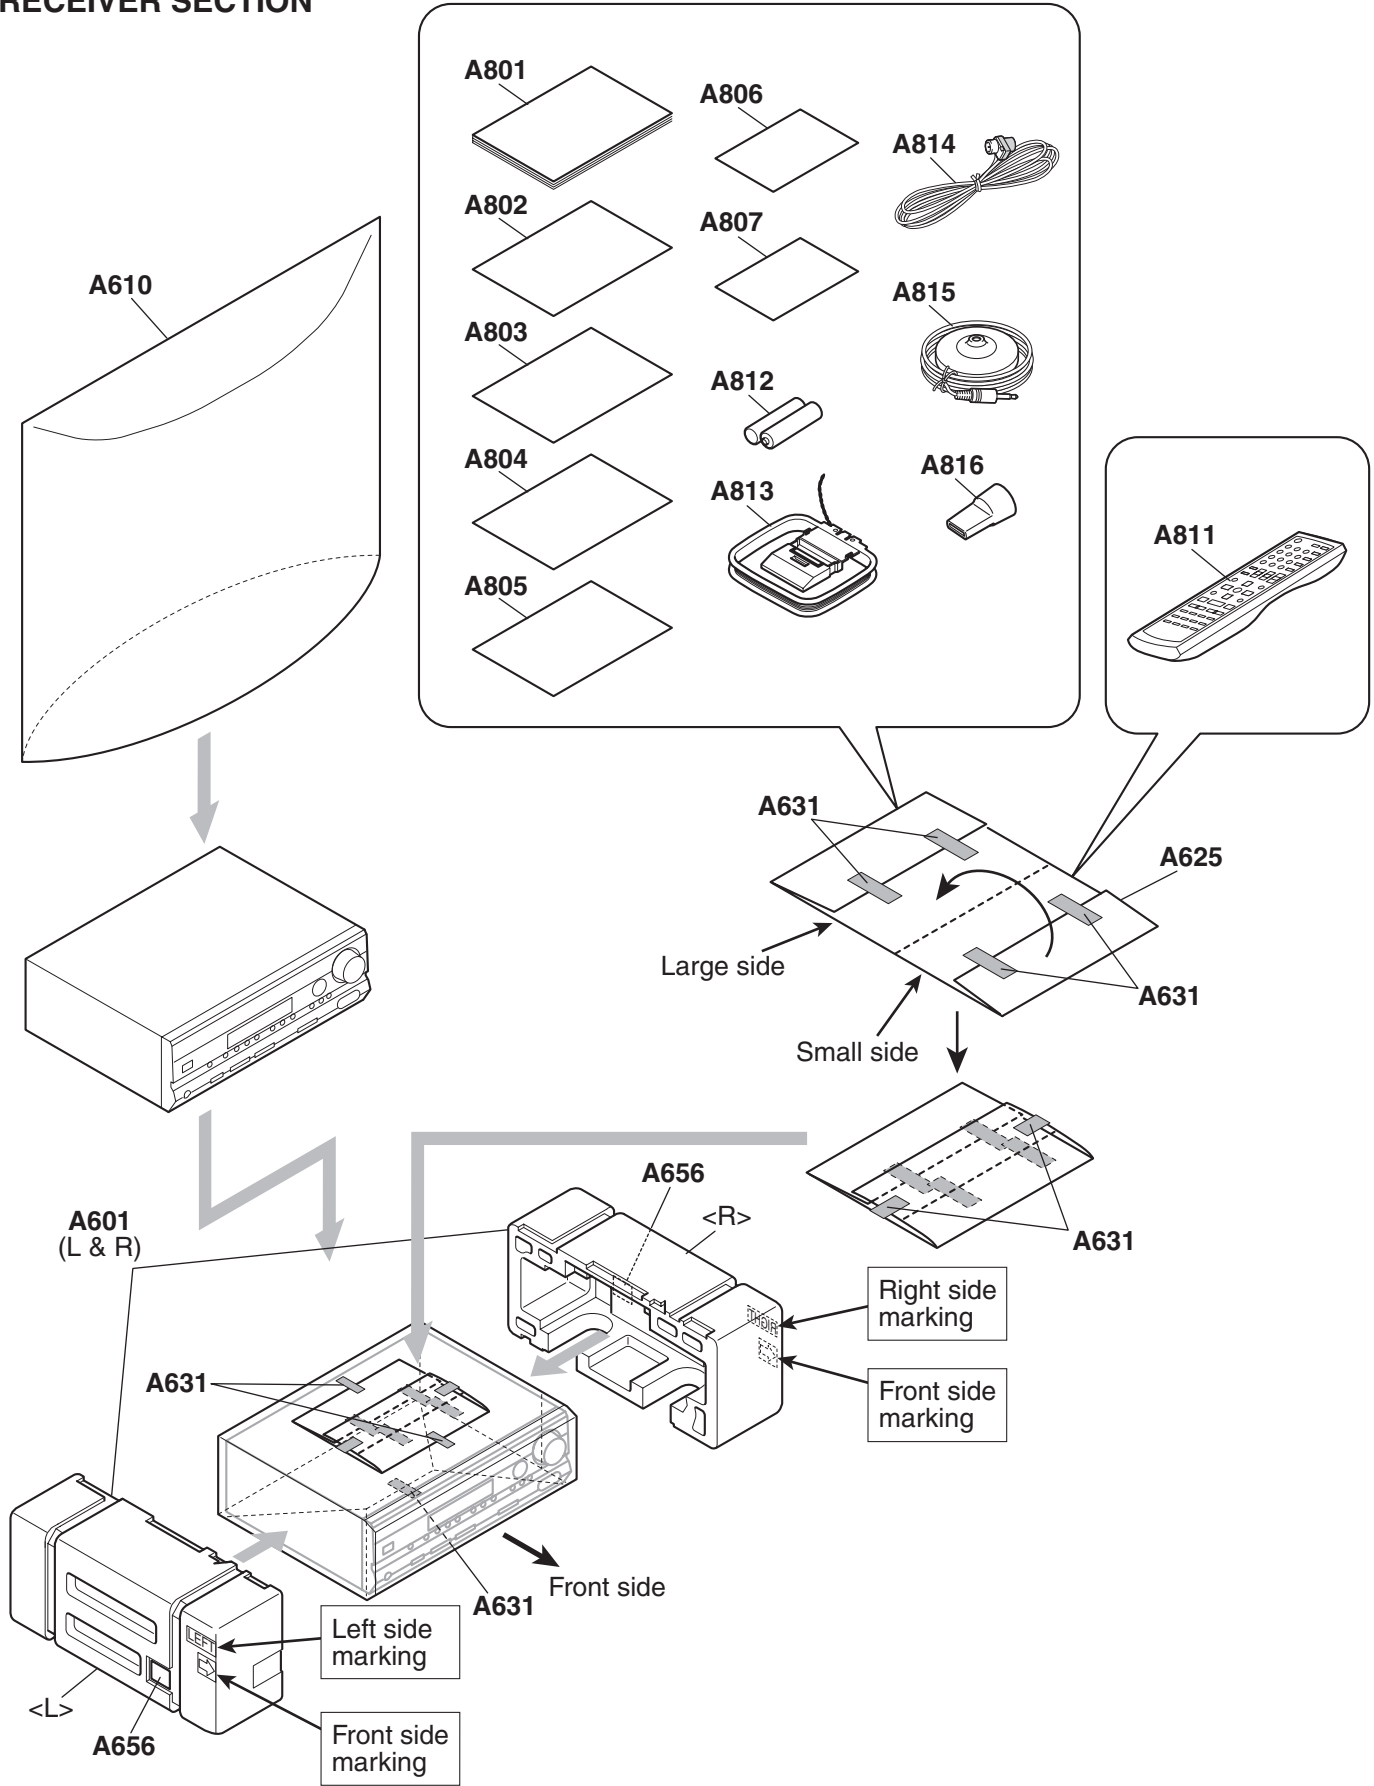

ONKYO SERVICE MANUAL

5.1-CH HOME THEATER SYSTEM MODEL HT-SR750(B)

Black model

B MDD	120V AC, 60Hz
-------	---------------

SAFETY-RELATED COMPONENT WARNING!!

COMPONENTS IDENTIFIED BY MARK  ON THE SCHEMATIC DIAGRAM AND IN THE PARTS LIST ARE CRITICAL FOR RISK OF FIRE AND ELECTRIC SHOCK. REPLACE THESE COMPONENTS WITH ONKYO PARTS WHOSE PART NUMBERS APPEAR AS SHOWN IN THIS MANUAL.

MAKE LEAKAGE-CURRENT OR RESISTANCE MEASUREMENTS TO DETERMINE THAT EXPOSED PARTS ARE ACCEPTABLY INSULATED FROM THE SUPPLY CIRCUIT BEFORE RETURNING THE APPLIANCE TO THE CUSTOMER.

PACKING PROCEDURE-1

RECEIVER SECTION