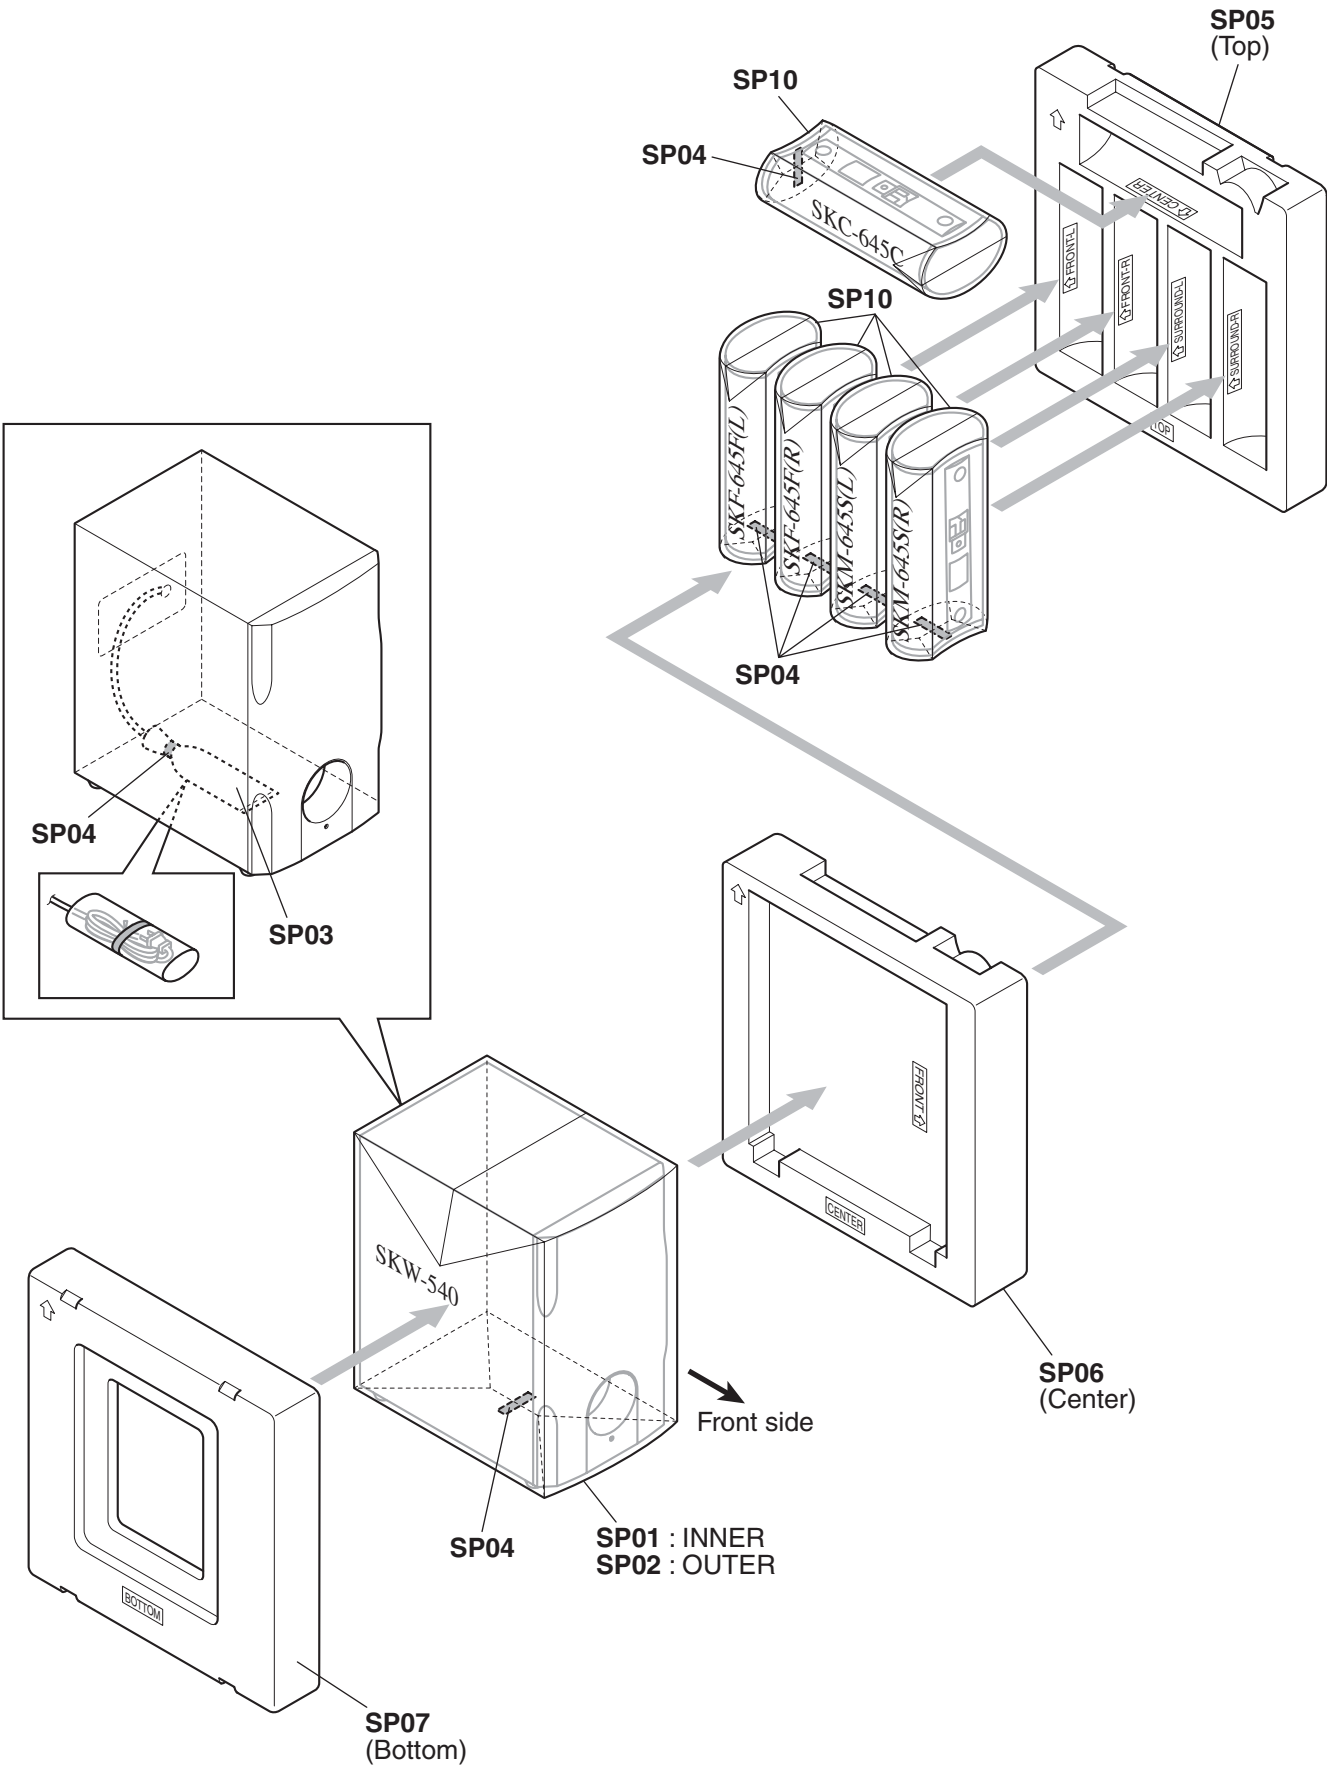

PACKING PROCEDURE-2 SPEAKER SECTION