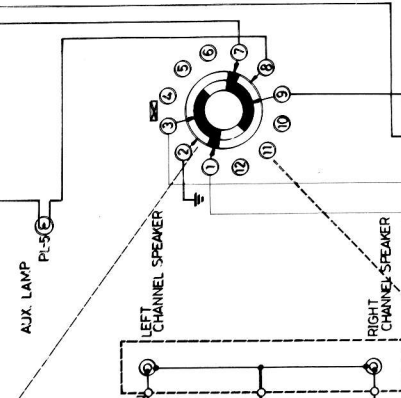

H-802®

8 TRACK TAPE PLAYER

H-802®

2SC644

2SA561
2SC734
2SC373

2SD130

- SWITCHES
- SW-1 FUNCTION
 - SW-2 POWER
 - SW-3 POWER
 - SW-4 VACANT
 - SW-5 LINE VOLTAGE SELECTOR
 - SW-6 LINE FREQUENCY SELECTOR
 - SW-7 LINE VOLTAGE SELECTOR
 - SW-8 LINE FREQUENCY SELECTOR
 - SW-9 PROGRAM
 - SW-10 LINE VOLTAGE SELECTOR