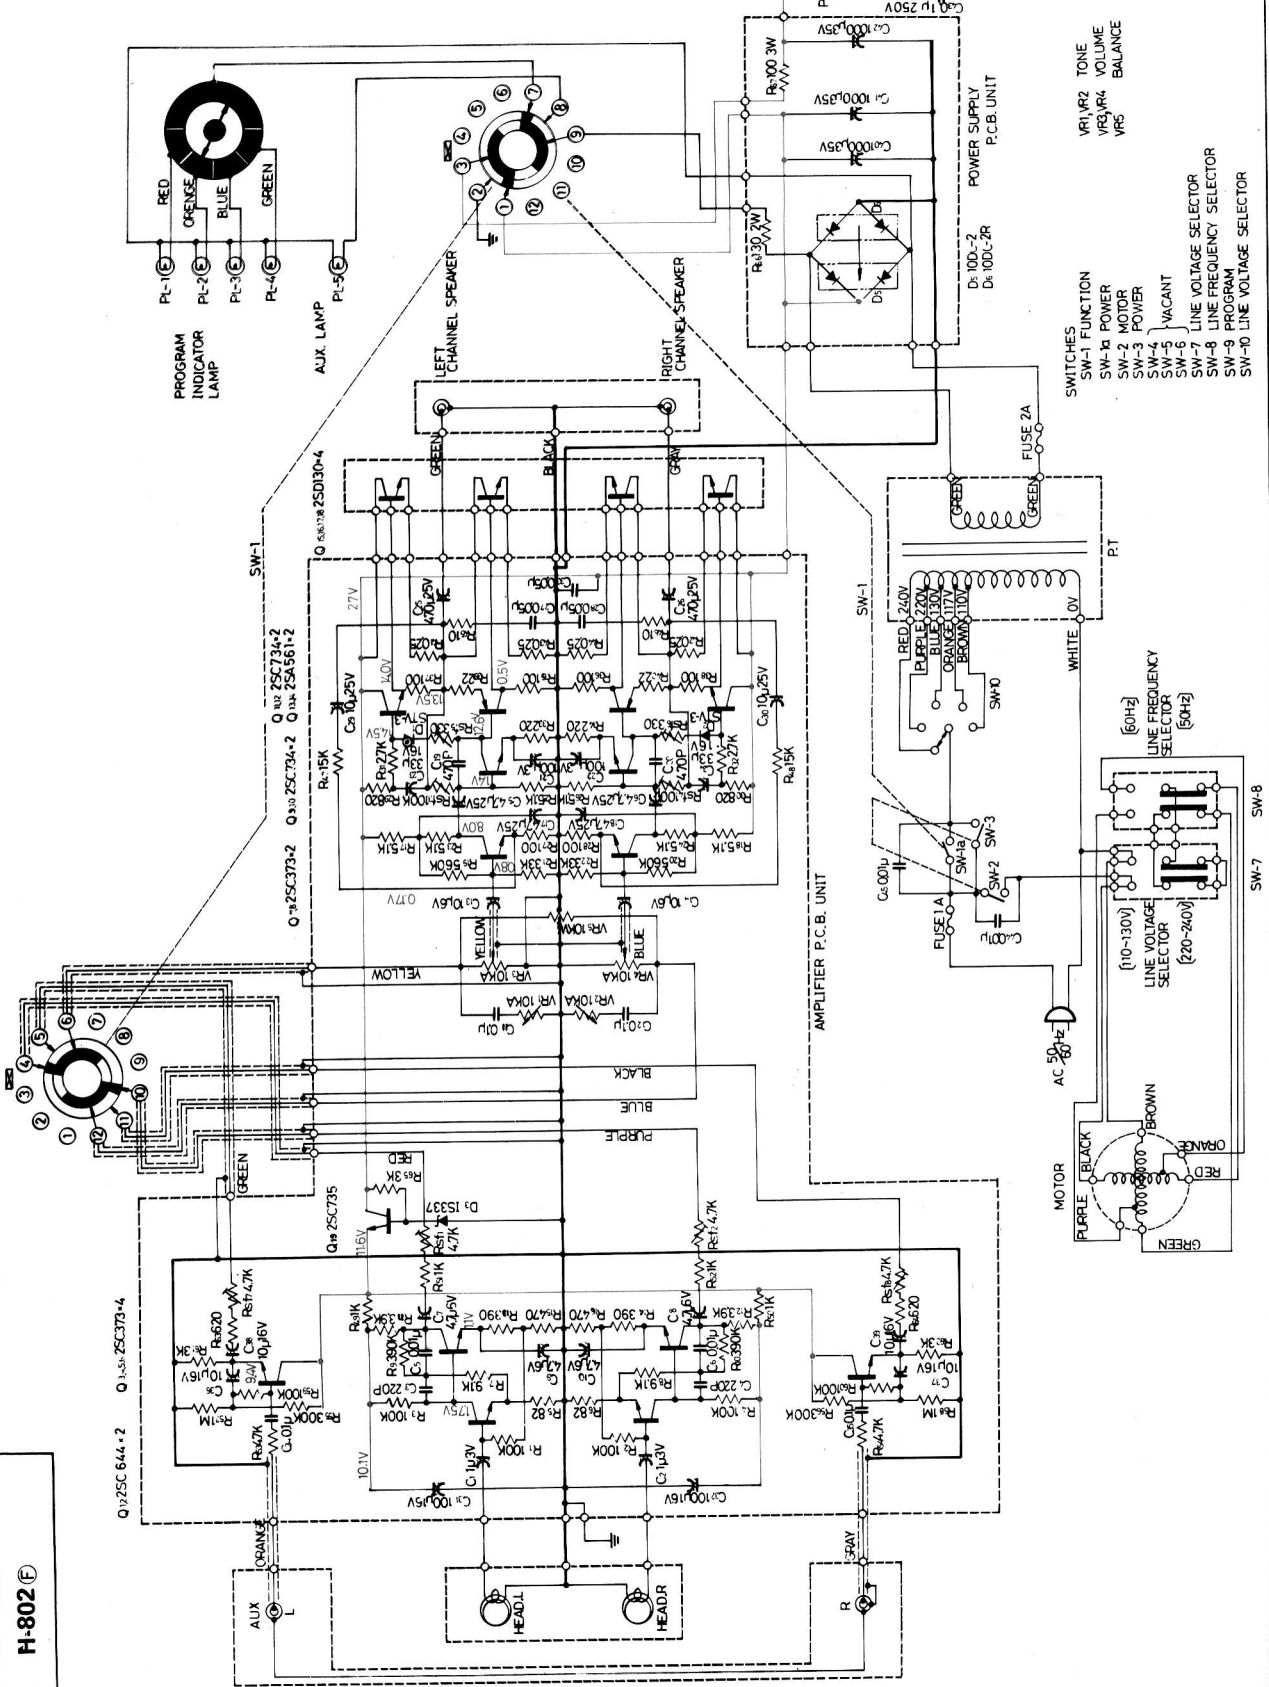

H-802®

8 TRACK TAPE PLAYER

H-802®

2SC644

2SA561
2SC734
2SC373

2SD130

- SWITCHES
- SW-1 FUNCTION
 - SW-2 POWER
 - SW-3 POWER
 - SW-4 VACANT
 - SW-5 LINE VOLTAGE SELECTOR
 - SW-6 LINE FREQUENCY SELECTOR
 - SW-7 LINE VOLTAGE SELECTOR
 - SW-8 LINE FREQUENCY SELECTOR
 - SW-9 PROGRAM
 - SW-10 LINE VOLTAGE SELECTOR