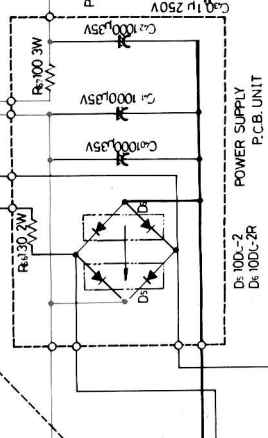

H-802®

8 TRACK TAPE PLAYER

H-802®

2SC644

2SA561
2SC734
2SC373

2SD130

- SWITCHES
- SW-1 FUNCTION
 - SW-2 POWER
 - SW-3 POWER
 - SW-4 VACANT
 - SW-5 LINE VOLTAGE SELECTOR
 - SW-6 LINE FREQUENCY SELECTOR
 - SW-7 LINE VOLTAGE SELECTOR
 - SW-8 LINE FREQUENCY SELECTOR
 - SW-9 PROGRAM
 - SW-10 LINE VOLTAGE SELECTOR