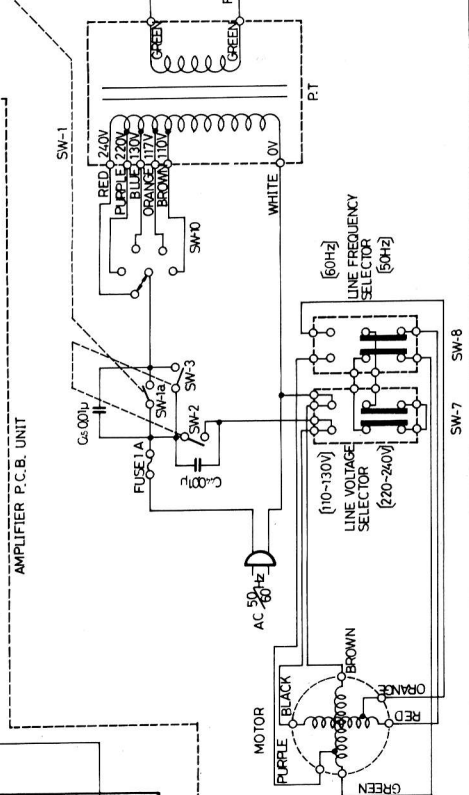

H-802®

8 TRACK TAPE PLAYER

H-802®

2SC644

2SA561
2SC734
2SC373

2SD130

- SWITCHES
- SW-1 FUNCTION
 - SW-2 POWER
 - SW-3 POWER
 - SW-4 VACANT
 - SW-5 LINE VOLTAGE SELECTOR
 - SW-6 LINE FREQUENCY SELECTOR
 - SW-7 LINE VOLTAGE SELECTOR
 - SW-8 LINE FREQUENCY SELECTOR
 - SW-9 PROGRAM
 - SW-10 LINE VOLTAGE SELECTOR