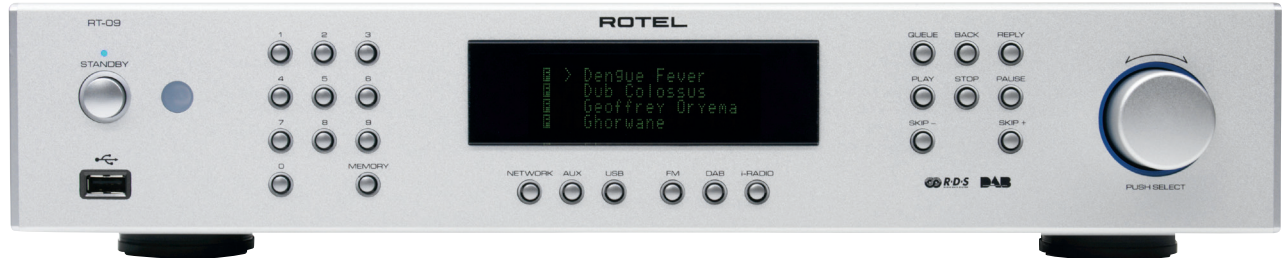

The Rotel logo consists of the word "ROTEL" in white, uppercase, sans-serif font, centered within a solid green square.

RT-09

Digital Internet Tuner

PRELIMINARY DATA SHEET

A tuner for the 21st Century

The RT-09 is more than just an Internet tuner. Along with FM and DAB it is a digital gateway to all that streaming media has to offer. In addition a front panel USB input is provided for direct digital connection of an iPod or other USB class 2 devices. All digital sources bypass their typically inexpensive analog output stages in favor of the RT-09's highly regarded Wolfson 24 bit/192kHz DAC and high-end analog stage. Together, these features ensure that the listening options are virtually limitless and any music source is reproduced to the highest quality possible.

At present there are over 15,000 Internet radio stations available and in order to keep favorite stations handy, the RT-09 includes 30 programmable presets for instantaneous access to FM, DAB and Internet broadcasts. The RT-09 also streams music files from a PC using Windows Media Player 11 or 12 over a Wi-Fi or wired LAN Ethernet connection, and can be controlled via bi-directional RS-232, as well as discrete IR. What is just as remarkable as the flexibility, performance and technology of the RT-09 is its affordability for such a sophisticated component. The RT-09 continues the Rotel tradition of offering value for money that is second to none.

Auxiliary digital input either TOS or Co-ax

RJ-45 connector for RS 232 Full bi-directional communication, Crestron module available

Wired Ethernet or Wi-Fi (B & G), Dongle adaptors included

VFL Display with 4 lines

Additional features: Dimmer for VFL Display, Preset Turn On Volume, Time Display, Wi-Fi Strength Readout

Power AC 100V ~ 240V 50/60 Hz

Dimensions (W, H, D)
431 x 89 x 300 mm,
17 x 3.5 x 11.8 in

2 U chassis height