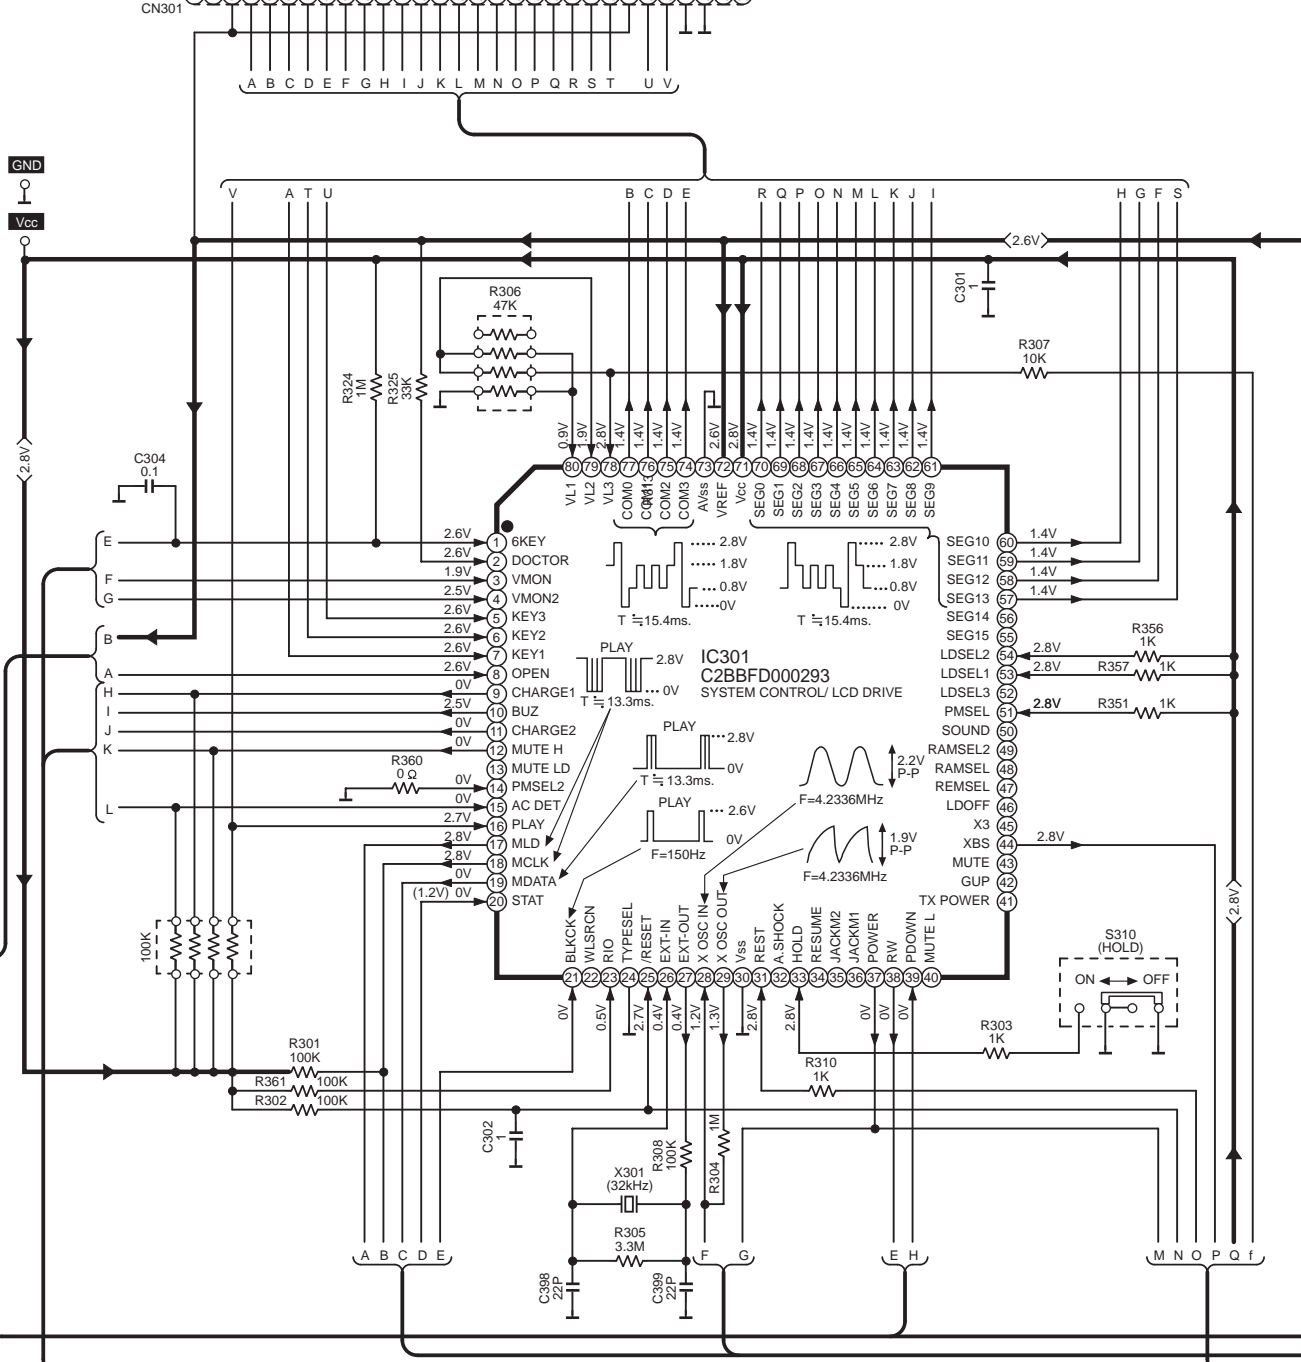

▲ OPTICAL PICKUP

→: POSITIVE VOLTAGE LINE    ⇨: PLAYBACK SIGNAL LINE