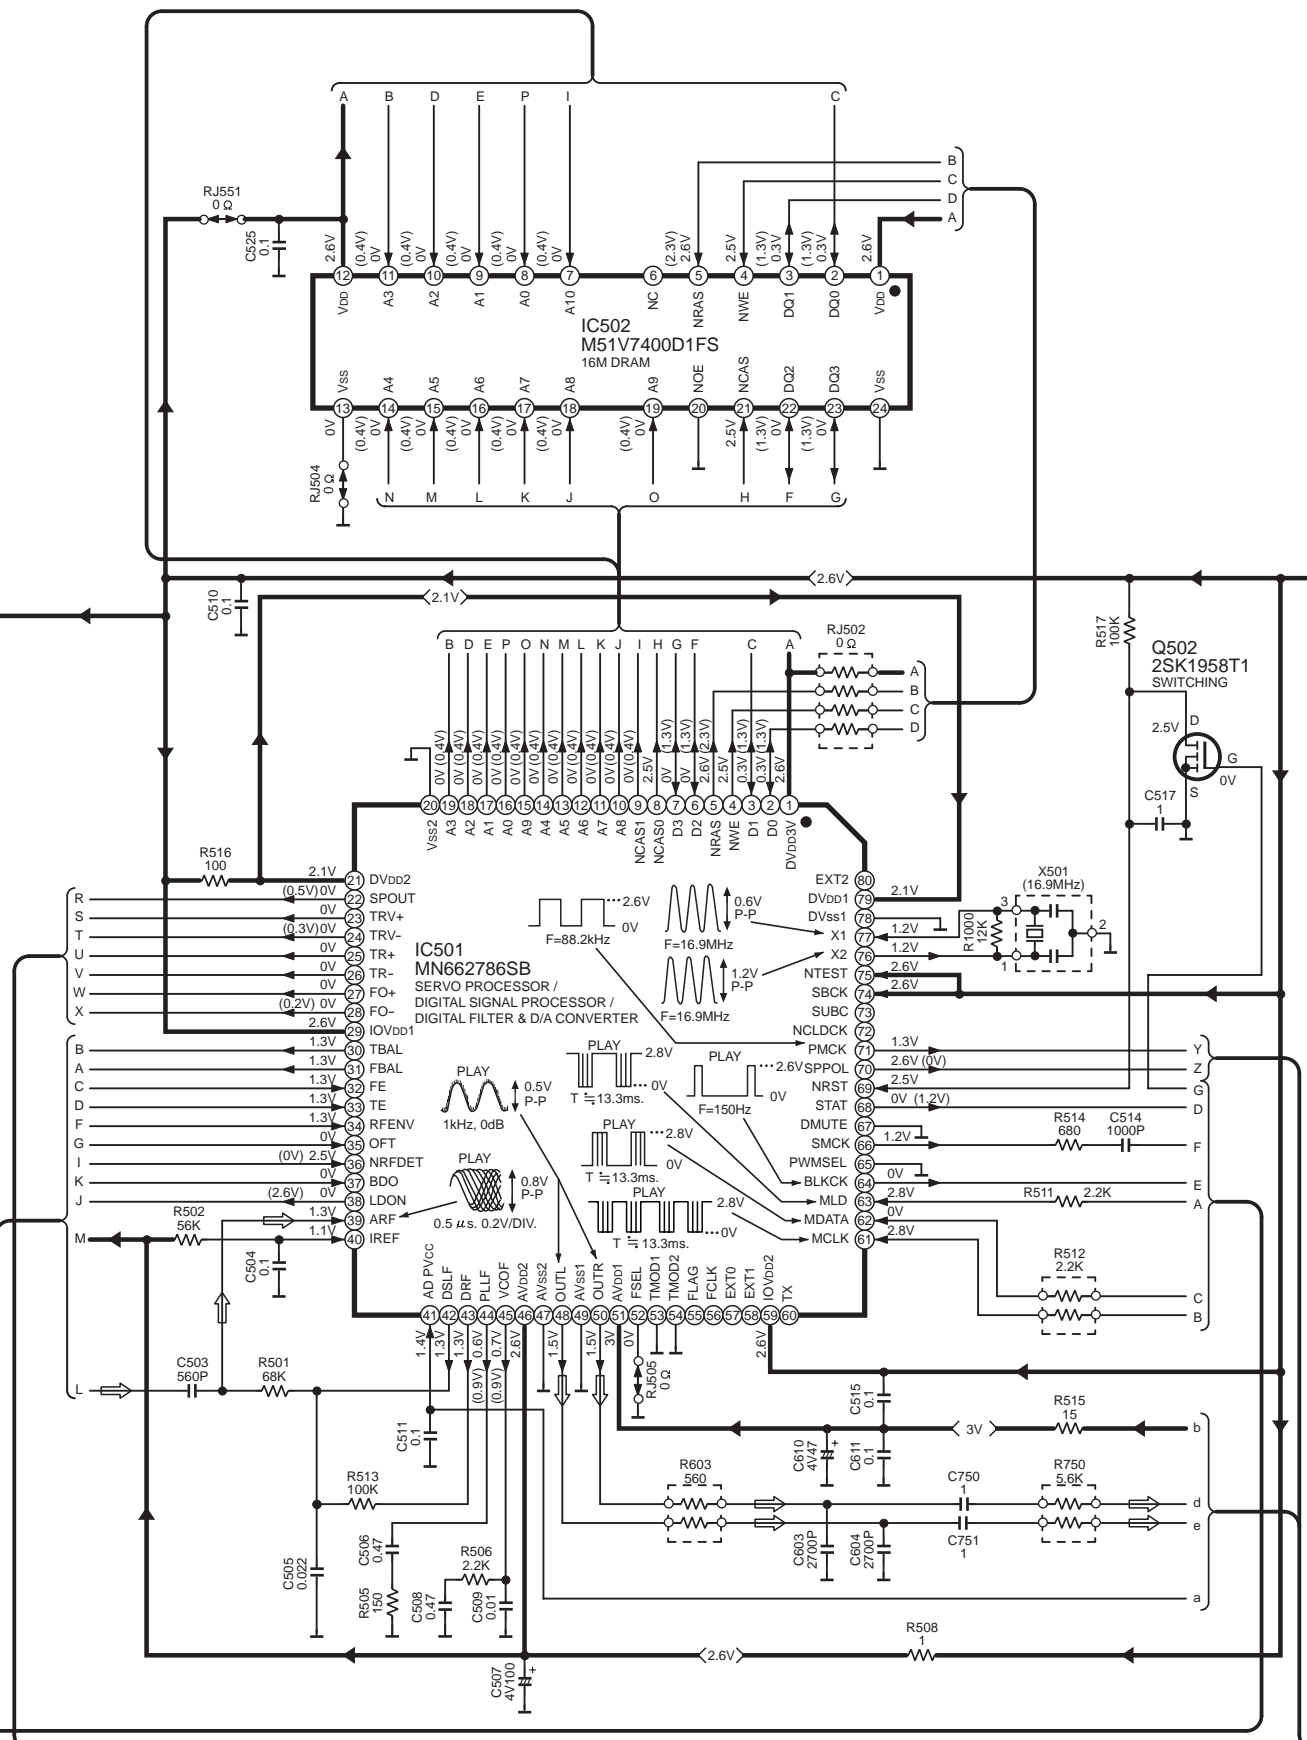

▲ OPTICAL PICKUP

→: POSITIVE VOLTAGE LINE    ⇨: PLAYBACK SIGNAL LINE