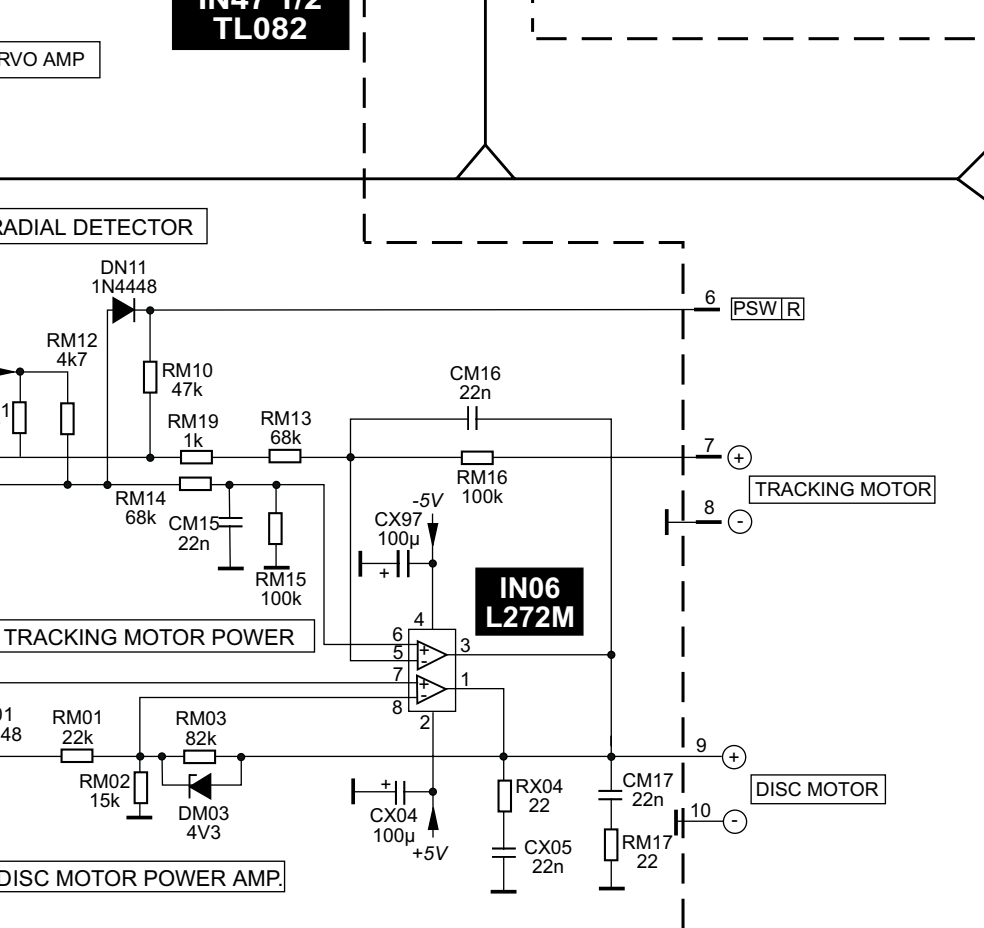

BEDIENTEILPLATTE

NOTES:
 ⚠ COMPONENTS DESIGNATED BY THE SAFETY SYMBOL SHOULD WHEN NECESSARY FOR REPAIR BE REPLACED BY ORIGINAL PARTS, PRODUCED AND PROVED BY THE MANUFACTURER. ONLY THEN CAN THE OPERATIONAL SAFETY BE GUARANTEED.

KOPFHORERPLATTE

TEST-SCHALTUNG

HAUPTLEITERPLATTE

Odtwarzacz CD
Telefunken HS895CD
 (strona 1/2)

BEDIENTEILPLATTE

NOTES:

⚠ COMPONENTS DESIGNATED BY THE SAFETY SYMBOL SHOULD WHEN NECESSARY FOR REPAIR BE REPLACED BY ORIGINAL PARTS, PRODUCED AND PROVED BY THE MANUFACTURER. ONLY THEN CAN THE OPERATIONAL SAFETY BE GUARANTEED.

KOPFHORERPLATTE

TEST-SCHALTUNG

HAUPTLEITERPLATTE

Odtwarzacz CD
Telefunken HS895CD
 (strona 1/2)

HAUPTLEITERPLATTE

Odtwarzacz CD Telefunken HS895CD
(strona 2/2)