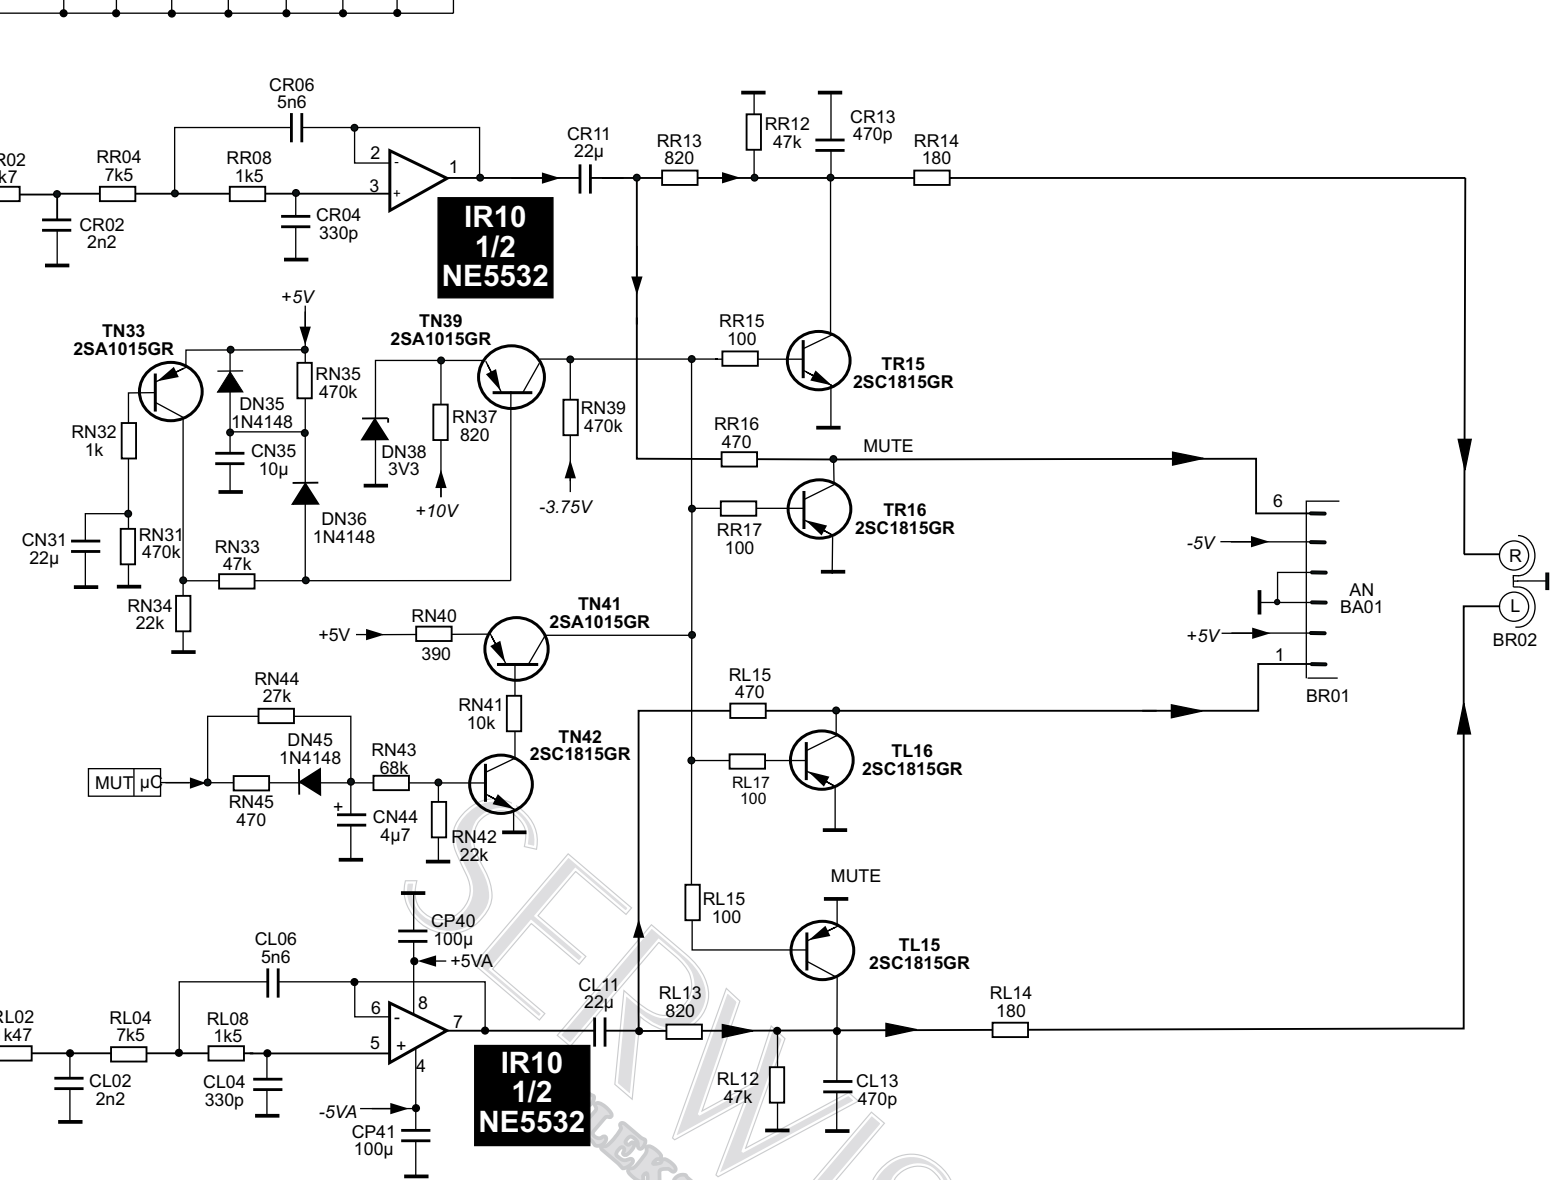

BEDIENTEILPLATTE

NOTES:
 ⚠ COMPONENTS DESIGNATED BY THE SAFETY SYMBOL SHOULD WHEN NECESSARY FOR REPAIR BE REPLACED BY ORIGINAL PARTS, PRODUCED AND PROVED BY THE MANUFACTURER. ONLY THEN CAN THE OPERATIONAL SAFETY BE GUARANTEED.

KOPFHORERPLATTE

TEST-SCHALTUNG

HAUPTLEITERPLATTE

Odtwarzacz CD
Telefunken HS895CD
 (strona 1/2)

BEDIENTEILPLATTE

NOTES:

⚠ COMPONENTS DESIGNATED BY THE SAFETY SYMBOL SHOULD WHEN NECESSARY FOR REPAIR BE REPLACED BY ORIGINAL PARTS, PRODUCED AND PROVED BY THE MANUFACTURER. ONLY THEN CAN THE OPERATIONAL SAFETY BE GUARANTEED.

KOPFHORERPLATTE

TEST-SCHALTUNG

HAUPTLEITERPLATTE

Odtwarzacz CD
Telefunken HS895CD
 (strona 1/2)

HAUPTLEITERPLATTE

Odtwarzacz CD Telefunken HS895CD
(strona 2/2)