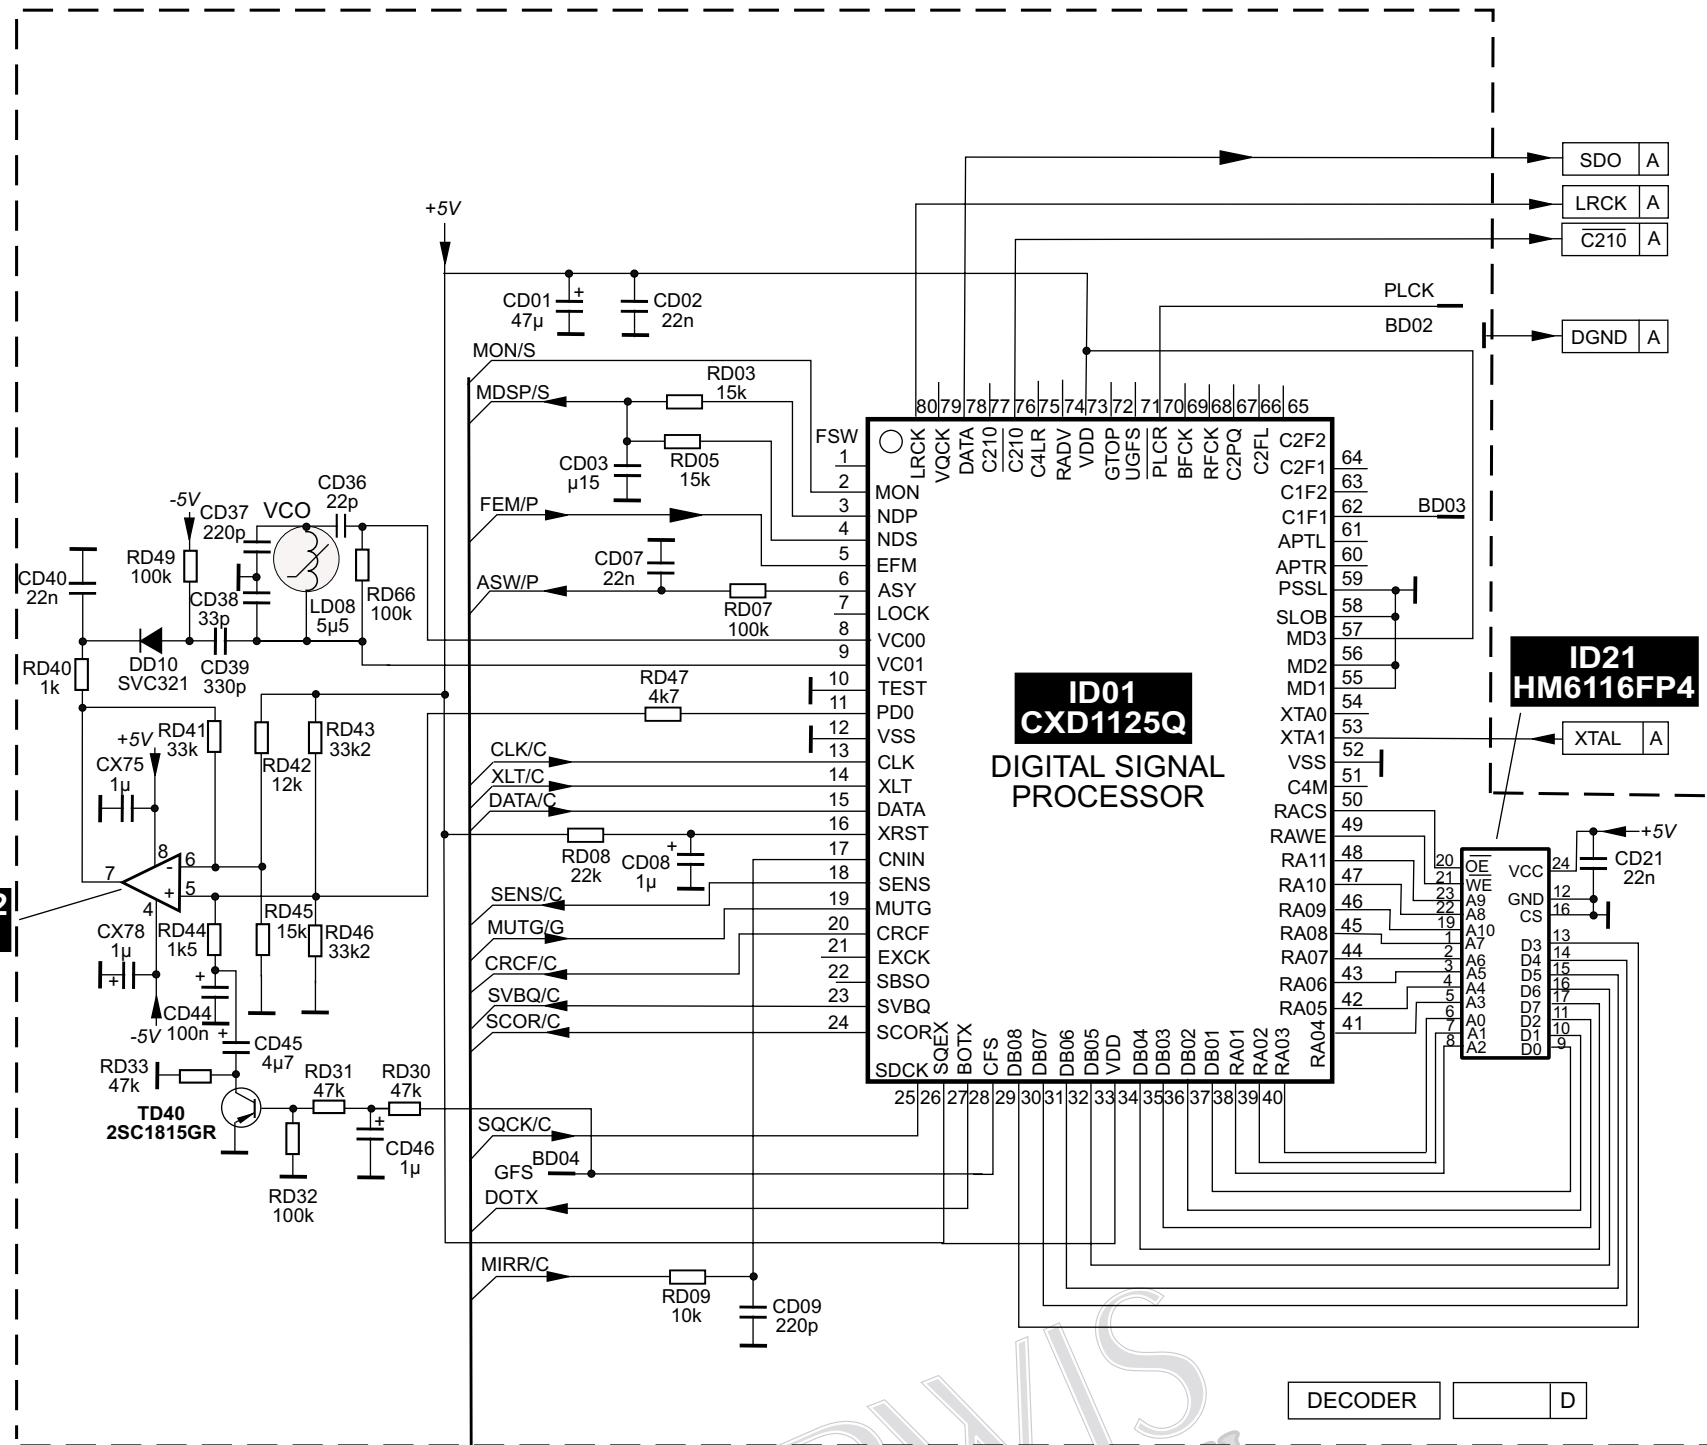

BEDIENTEILPLATTE

NOTES:
 ⚠ COMPONENTS DESIGNATED BY THE SAFETY SYMBOL SHOULD WHEN NECESSARY FOR REPAIR BE REPLACED BY ORIGINAL PARTS, PRODUCED AND PROVED BY THE MANUFACTURER. ONLY THEN CAN THE OPERATIONAL SAFETY BE GUARANTEED.

KOPFHORERPLATTE

TEST-SCHALTUNG

HAUPTLEITERPLATTE

Odtwarzacz CD
Telefunken HS895CD
 (strona 1/2)

BEDIENTEILPLATTE

NOTES:

⚠ COMPONENTS DESIGNATED BY THE SAFETY SYMBOL SHOULD WHEN NECESSARY FOR REPAIR BE REPLACED BY ORIGINAL PARTS, PRODUCED AND PROVED BY THE MANUFACTURER. ONLY THEN CAN THE OPERATIONAL SAFETY BE GUARANTEED.

KOPFHORERPLATTE

TEST-SCHALTUNG

HAUPTLEITERPLATTE

Odtwarzacz CD
Telefunken HS895CD
 (strona 1/2)

HAUPTLEITERPLATTE

Odtwarzacz CD Telefunken HS895CD
(strona 2/2)