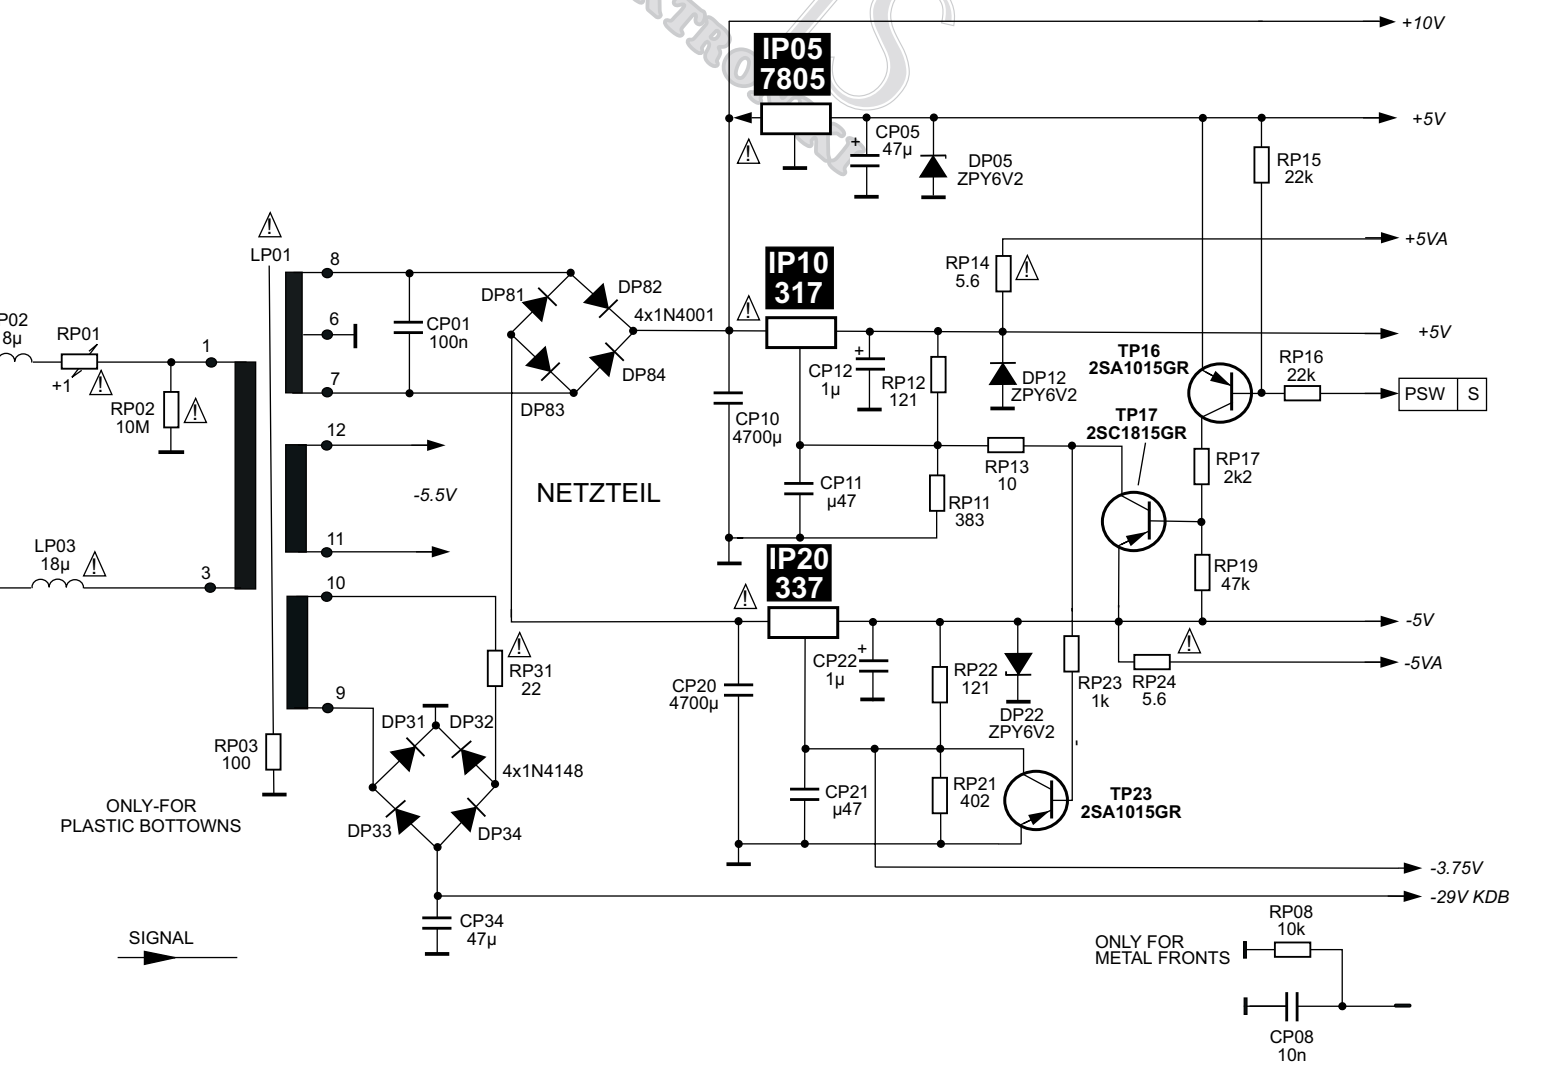

BEDIENTEILPLATTE

NOTES:
 ⚠ COMPONENTS DESIGNATED BY THE SAFETY SYMBOL SHOULD WHEN NECESSARY FOR REPAIR BE REPLACED BY ORIGINAL PARTS, PRODUCED AND PROVED BY THE MANUFACTURER. ONLY THEN CAN THE OPERATIONAL SAFETY BE GUARANTEED.

KOPFHORERPLATTE

TEST-SCHALTUNG

HAUPTLEITERPLATTE

Odtwarzacz CD
Telefunken HS895CD
 (strona 1/2)

BEDIENTEILPLATTE

NOTES:

⚠ COMPONENTS DESIGNATED BY THE SAFETY SYMBOL SHOULD WHEN NECESSARY FOR REPAIR BE REPLACED BY ORIGINAL PARTS, PRODUCED AND PROVED BY THE MANUFACTURER. ONLY THEN CAN THE OPERATIONAL SAFETY BE GUARANTEED.

KOPFHORERPLATTE

TEST-SCHALTUNG

HAUPTLEITERPLATTE

Odtwarzacz CD
Telefunken HS895CD
 (strona 1/2)

HAUPTLEITERPLATTE

Odtwarzacz CD Telefunken HS895CD
(strona 2/2)