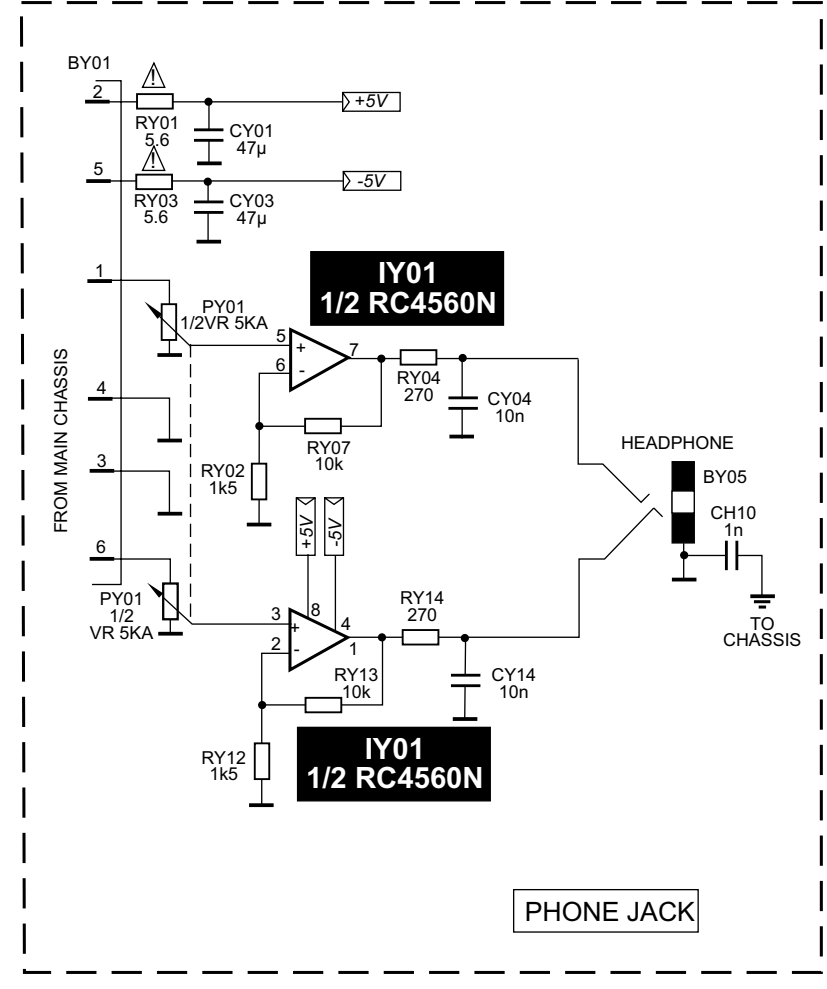

BEDIENTEILPLATTE

NOTES:
 ⚠ COMPONENTS DESIGNATED BY THE SAFETY SYMBOL SHOULD WHEN NECESSARY FOR REPAIR BE REPLACED BY ORIGINAL PARTS, PRODUCED AND PROVED BY THE MANUFACTURER. ONLY THEN CAN THE OPERATIONAL SAFETY BE GUARANTEED.

KOPFHORERPLATTE

TEST-SCHALTUNG

HAUPTLEITERPLATTE

Odtwarzacz CD
Telefunken HS895CD
 (strona 1/2)

BEDIENTEILPLATTE

NOTES:

⚠ COMPONENTS DESIGNATED BY THE SAFETY SYMBOL SHOULD WHEN NECESSARY FOR REPAIR BE REPLACED BY ORIGINAL PARTS, PRODUCED AND PROVED BY THE MANUFACTURER. ONLY THEN CAN THE OPERATIONAL SAFETY BE GUARANTEED.

KOPFHORERPLATTE

TEST-SCHALTUNG

HAUPTLEITERPLATTE

Odtwarzacz CD
Telefunken HS895CD
 (strona 1/2)

HAUPTLEITERPLATTE

Odtwarzacz CD Telefunken HS895CD
(strona 2/2)