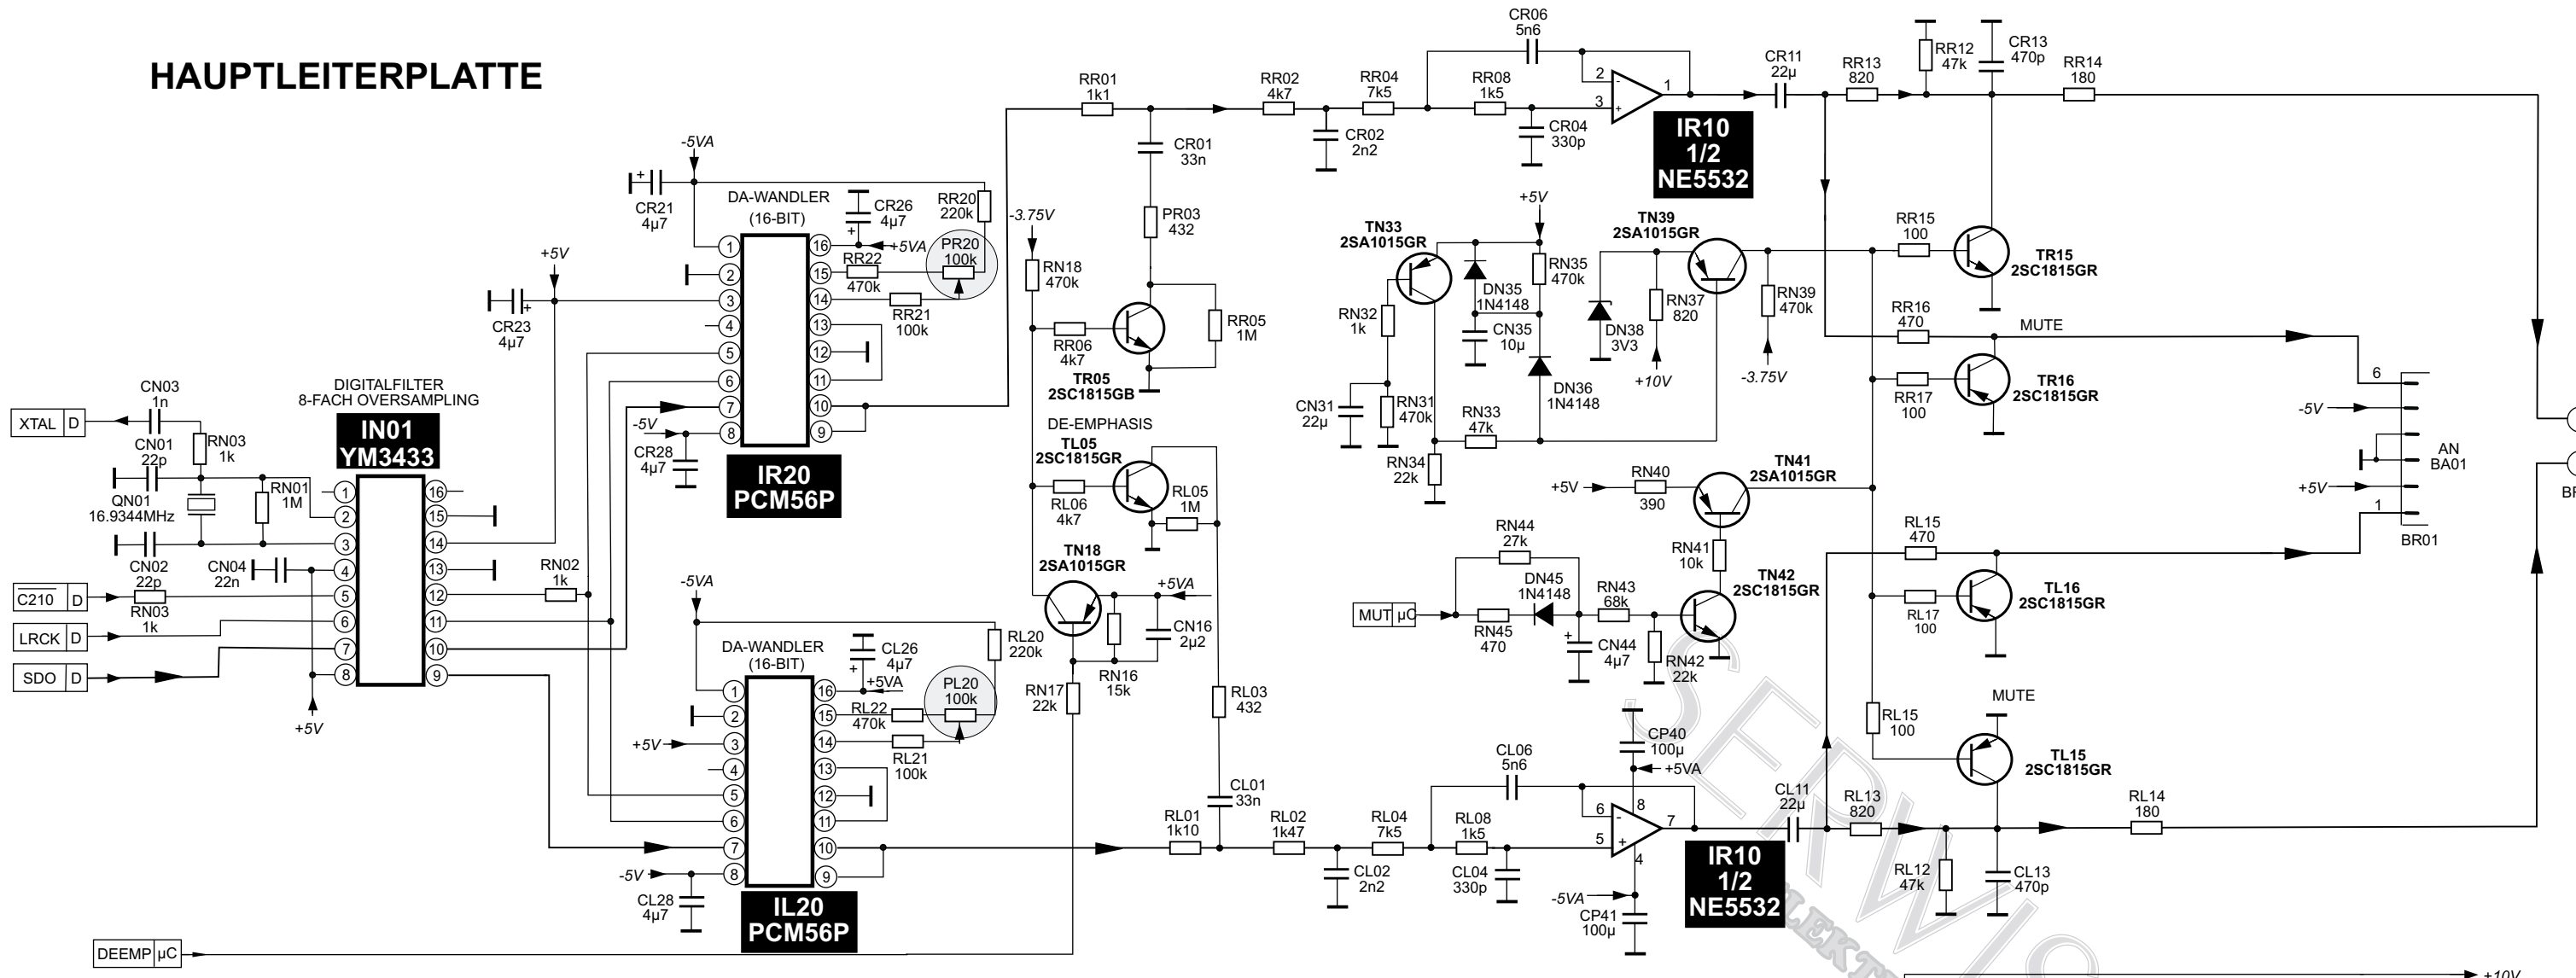

BEDIENTEILPLATTE

NOTES:
 ⚠ COMPONENTS DESIGNATED BY THE SAFETY SYMBOL SHOULD WHEN NECESSARY FOR REPAIR BE REPLACED BY ORIGINAL PARTS, PRODUCED AND PROVED BY THE MANUFACTURER. ONLY THEN CAN THE OPERATIONAL SAFETY BE GUARANTEED.

KOPFHORERPLATTE

TEST-SCHALTUNG

HAUPTLEITERPLATTE

Odtwarzacz CD
Telefunken HS895CD
 (strona 1/2)

BEDIENTEILPLATTE

NOTES:

⚠ COMPONENTS DESIGNATED BY THE SAFETY SYMBOL SHOULD WHEN NECESSARY FOR REPAIR BE REPLACED BY ORIGINAL PARTS, PRODUCED AND PROVED BY THE MANUFACTURER. ONLY THEN CAN THE OPERATIONAL SAFETY BE GUARANTEED.

KOPFHORERPLATTE

TEST-SCHALTUNG

HAUPTLEITERPLATTE

Odtwarzacz CD
Telefunken HS895CD
 (strona 1/2)

HAUPTLEITERPLATTE

Odtwarzacz CD Telefunken HS895CD
(strona 2/2)