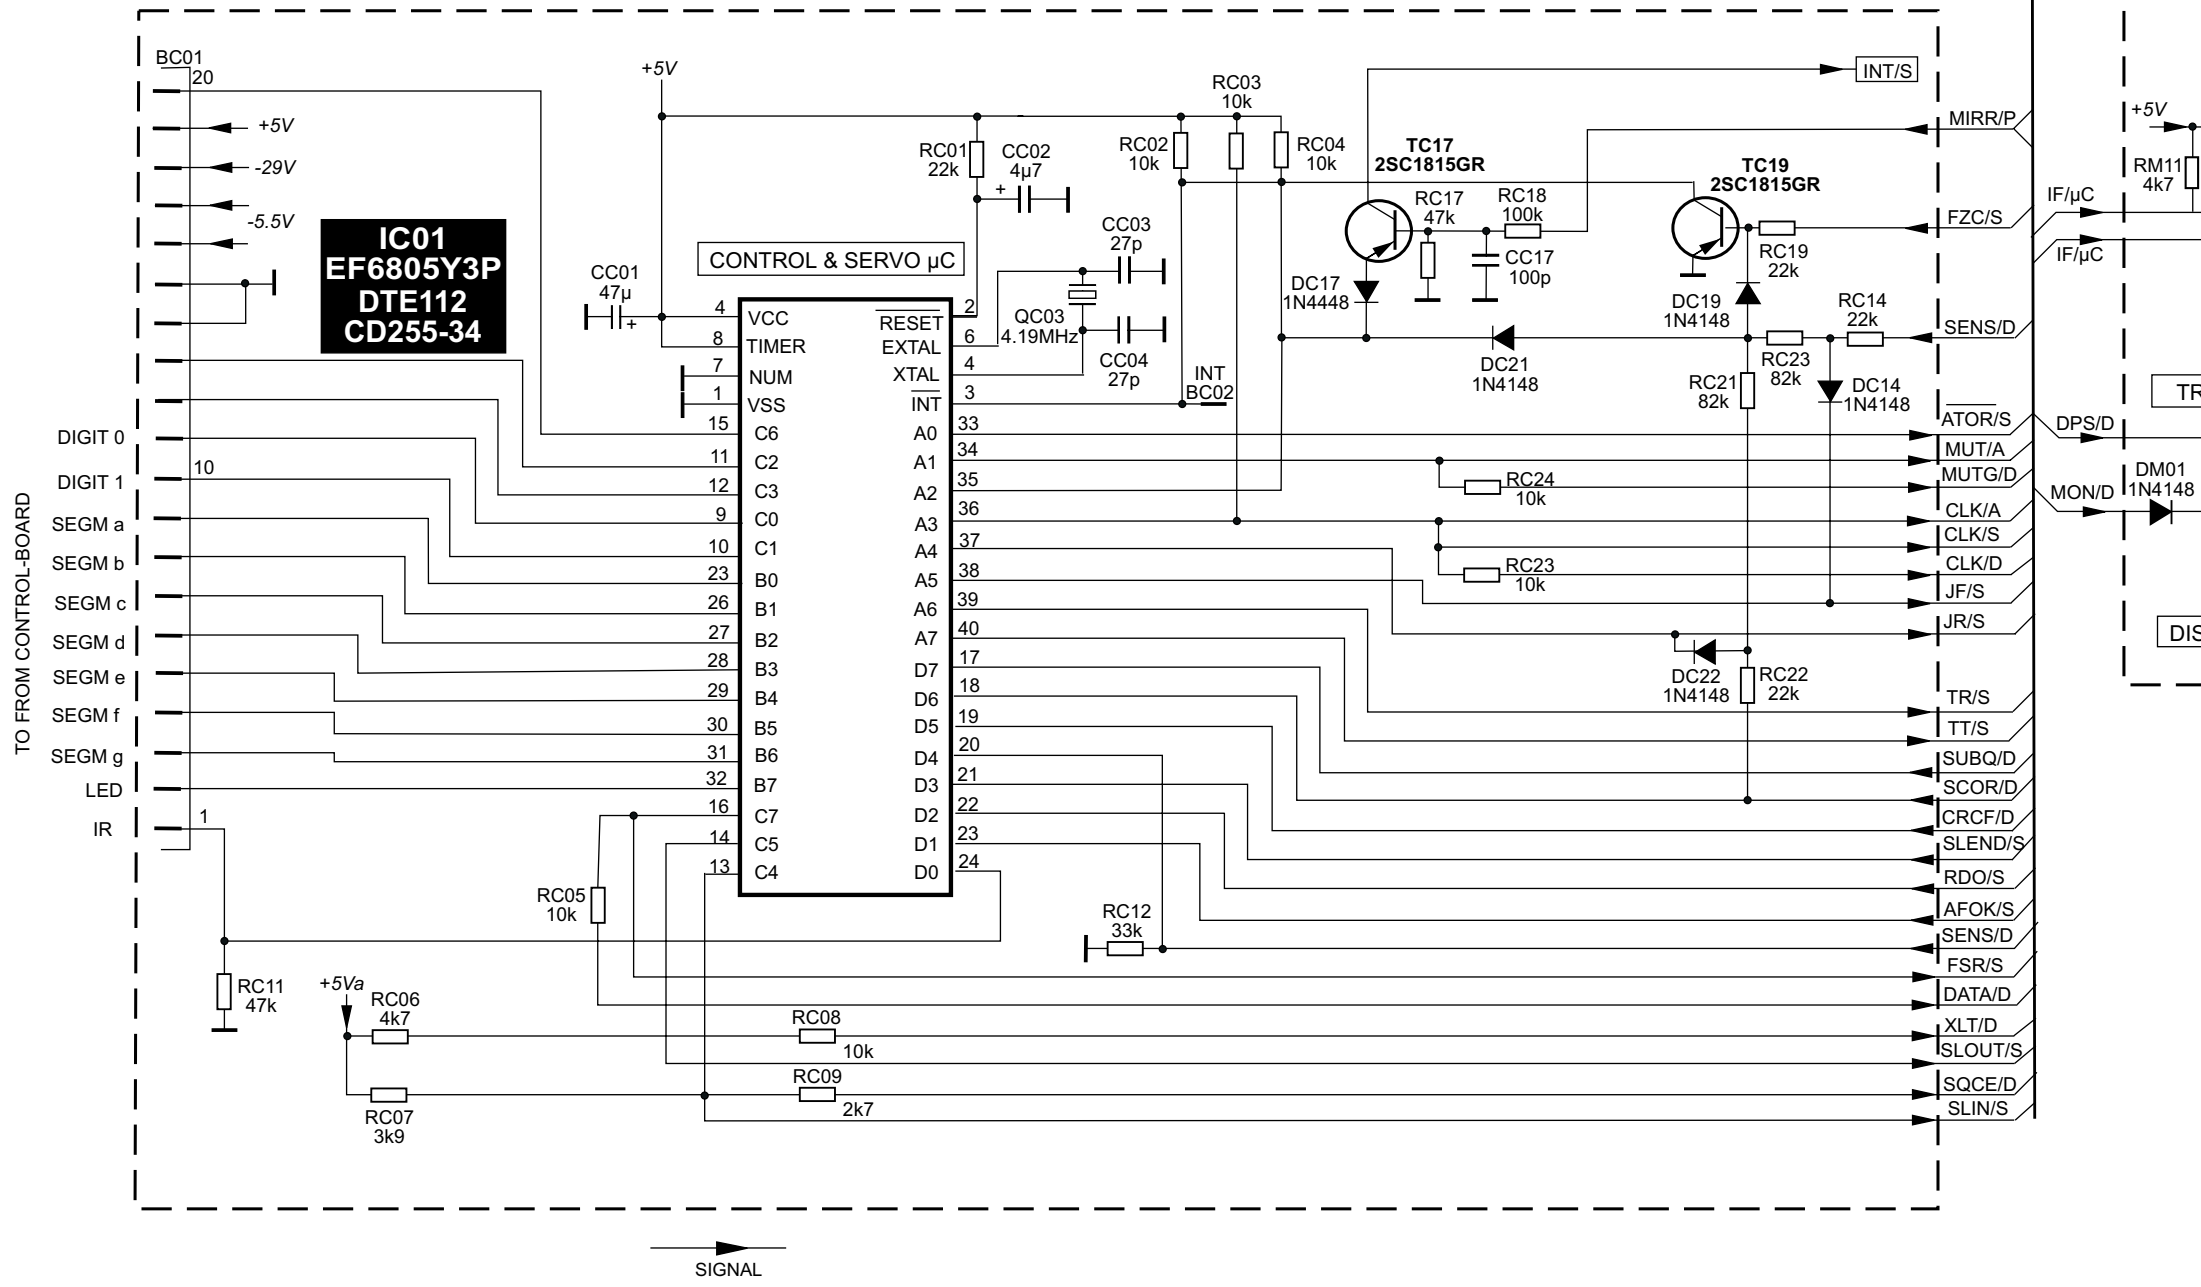

BEDIENTEILPLATTE

NOTES:
 ⚠ COMPONENTS DESIGNATED BY THE SAFETY SYMBOL SHOULD WHEN NECESSARY FOR REPAIR BE REPLACED BY ORIGINAL PARTS, PRODUCED AND PROVED BY THE MANUFACTURER. ONLY THEN CAN THE OPERATIONAL SAFETY BE GUARANTEED.

KOPFHORERPLATTE

TEST-SCHALTUNG

HAUPTLEITERPLATTE

Odtwarzacz CD
Telefunken HS895CD
 (strona 1/2)

BEDIENTEILPLATTE

NOTES:

⚠ COMPONENTS DESIGNATED BY THE SAFETY SYMBOL SHOULD WHEN NECESSARY FOR REPAIR BE REPLACED BY ORIGINAL PARTS, PRODUCED AND PROVED BY THE MANUFACTURER. ONLY THEN CAN THE OPERATIONAL SAFETY BE GUARANTEED.

KOPFHORERPLATTE

TEST-SCHALTUNG

HAUPTLEITERPLATTE

Odtwarzacz CD
Telefunken HS895CD
 (strona 1/2)

HAUPTLEITERPLATTE

Odtwarzacz CD Telefunken HS895CD
(strona 2/2)