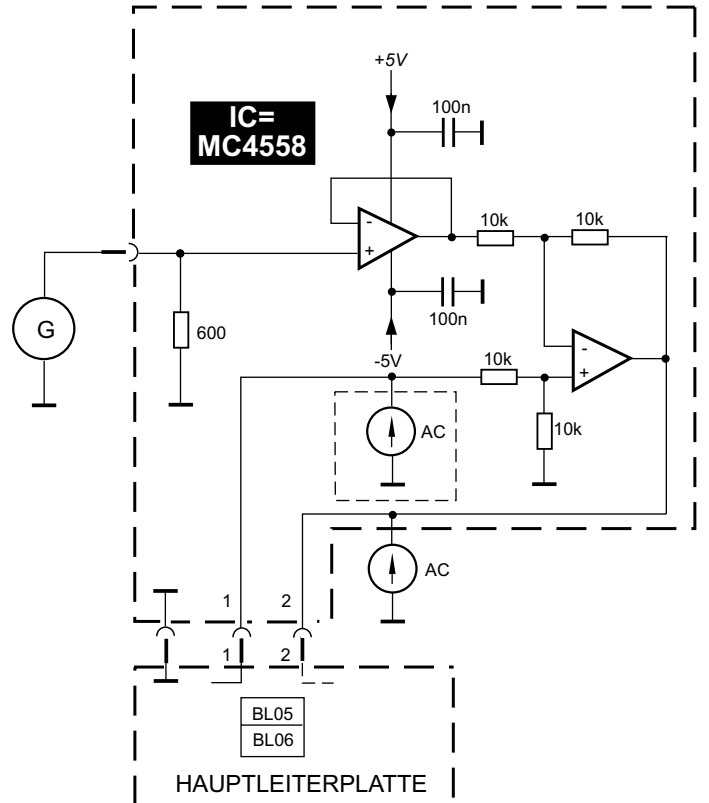

BEDIENTEILPLATTE

NOTES:
 ⚠ COMPONENTS DESIGNATED BY THE SAFETY SYMBOL SHOULD WHEN NECESSARY FOR REPAIR BE REPLACED BY ORIGINAL PARTS, PRODUCED AND PROVED BY THE MANUFACTURER. ONLY THEN CAN THE OPERATIONAL SAFETY BE GUARANTEED.

KOPFHORERPLATTE

TEST-SCHALTUNG

HAUPTLEITERPLATTE

Odtwarzacz CD
Telefunken HS895CD
 (strona 1/2)

BEDIENTEILPLATTE

NOTES:

⚠ COMPONENTS DESIGNATED BY THE SAFETY SYMBOL SHOULD WHEN NECESSARY FOR REPAIR BE REPLACED BY ORIGINAL PARTS, PRODUCED AND PROVED BY THE MANUFACTURER. ONLY THEN CAN THE OPERATIONAL SAFETY BE GUARANTEED.

KOPFHORERPLATTE

TEST-SCHALTUNG

HAUPTLEITERPLATTE

Odtwarzacz CD
Telefunken HS895CD
 (strona 1/2)

HAUPTLEITERPLATTE

Odtwarzacz CD Telefunken HS895CD
(strona 2/2)