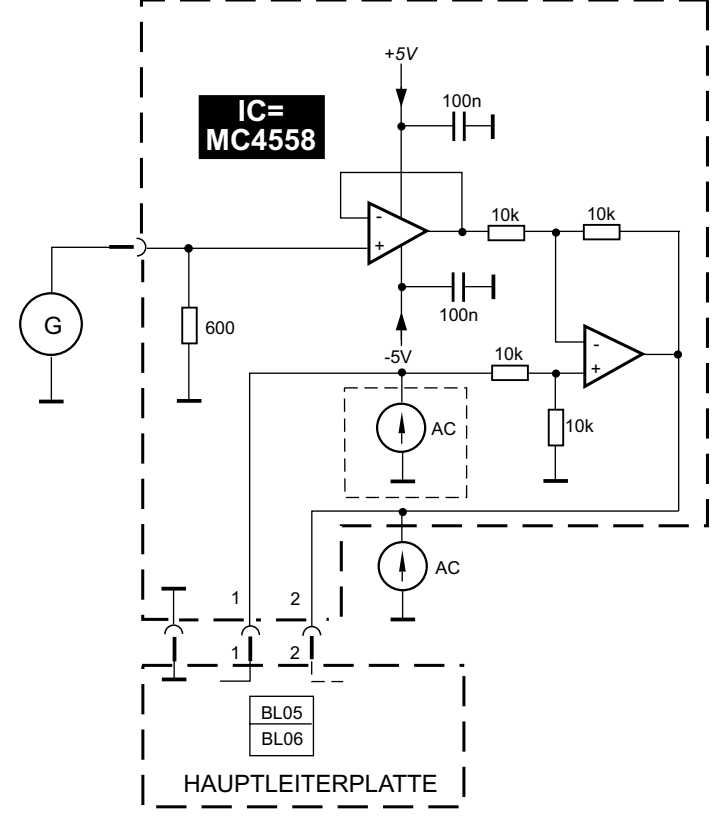

BEDIENTEILPLATTE

NOTES:
 ⚠ COMPONENTS DESIGNATED BY THE SAFETY SYMBOL SHOULD WHEN NECESSARY FOR REPAIR BE REPLACED BY ORIGINAL PARTS, PRODUCED AND PROVED BY THE MANUFACTURER. ONLY THEN CAN THE OPERATIONAL SAFETY BE GUARANTEED.

KOPFHORERPLATTE

TEST-SCHALTUNG

HAUPTLEITERPLATTE

Odtwarzacz CD
Telefunken HS895CD
 (strona 1/2)

BEDIENTEILPLATTE

NOTES:

⚠ COMPONENTS DESIGNATED BY THE SAFETY SYMBOL SHOULD WHEN NECESSARY FOR REPAIR BE REPLACED BY ORIGINAL PARTS, PRODUCED AND PROVED BY THE MANUFACTURER. ONLY THEN CAN THE OPERATIONAL SAFETY BE GUARANTEED.

KOPFHORERPLATTE

TEST-SCHALTUNG

HAUPTLEITERPLATTE

Odtwarzacz CD
Telefunken HS895CD
 (strona 1/2)

HAUPTLEITERPLATTE

Odtwarzacz CD Telefunken HS895CD
(strona 2/2)