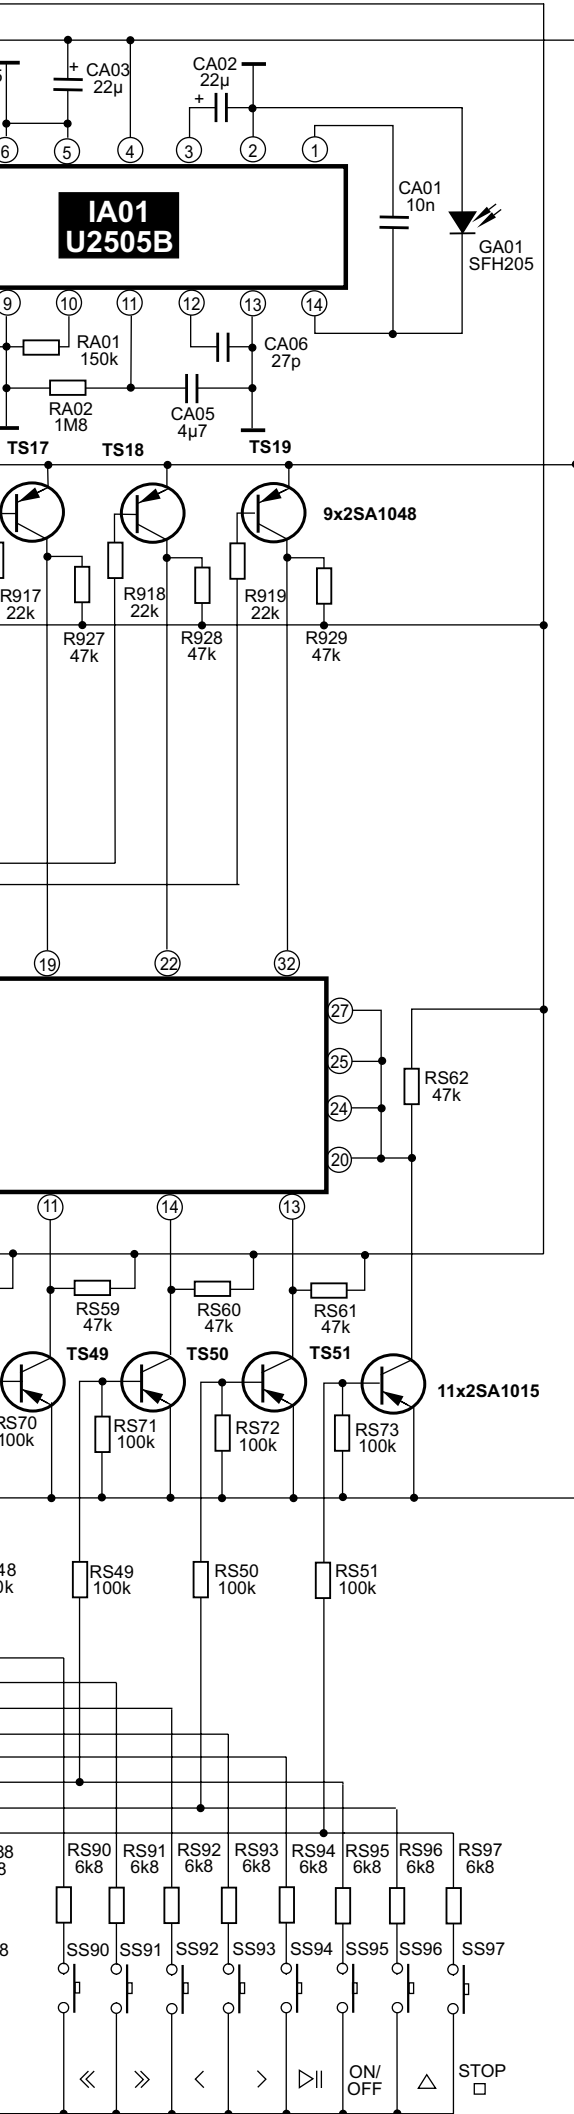

BEDIENTEILPLATTE

NOTES:
 ⚠ COMPONENTS DESIGNATED BY THE SAFETY SYMBOL SHOULD WHEN NECESSARY FOR REPAIR BE REPLACED BY ORIGINAL PARTS, PRODUCED AND PROVED BY THE MANUFACTURER. ONLY THEN CAN THE OPERATIONAL SAFETY BE GUARANTEED.

KOPFHORERPLATTE

TEST-SCHALTUNG

HAUPTLEITERPLATTE

Odtwarzacz CD
Telefunken HS895CD
 (strona 1/2)

BEDIENTEILPLATTE

NOTES:

⚠ COMPONENTS DESIGNATED BY THE SAFETY SYMBOL SHOULD WHEN NECESSARY FOR REPAIR BE REPLACED BY ORIGINAL PARTS, PRODUCED AND PROVED BY THE MANUFACTURER. ONLY THEN CAN THE OPERATIONAL SAFETY BE GUARANTEED.

KOPFHORERPLATTE

TEST-SCHALTUNG

HAUPTLEITERPLATTE

Odtwarzacz CD
Telefunken HS895CD
 (strona 1/2)

HAUPTLEITERPLATTE

Odtwarzacz CD Telefunken HS895CD
(strona 2/2)