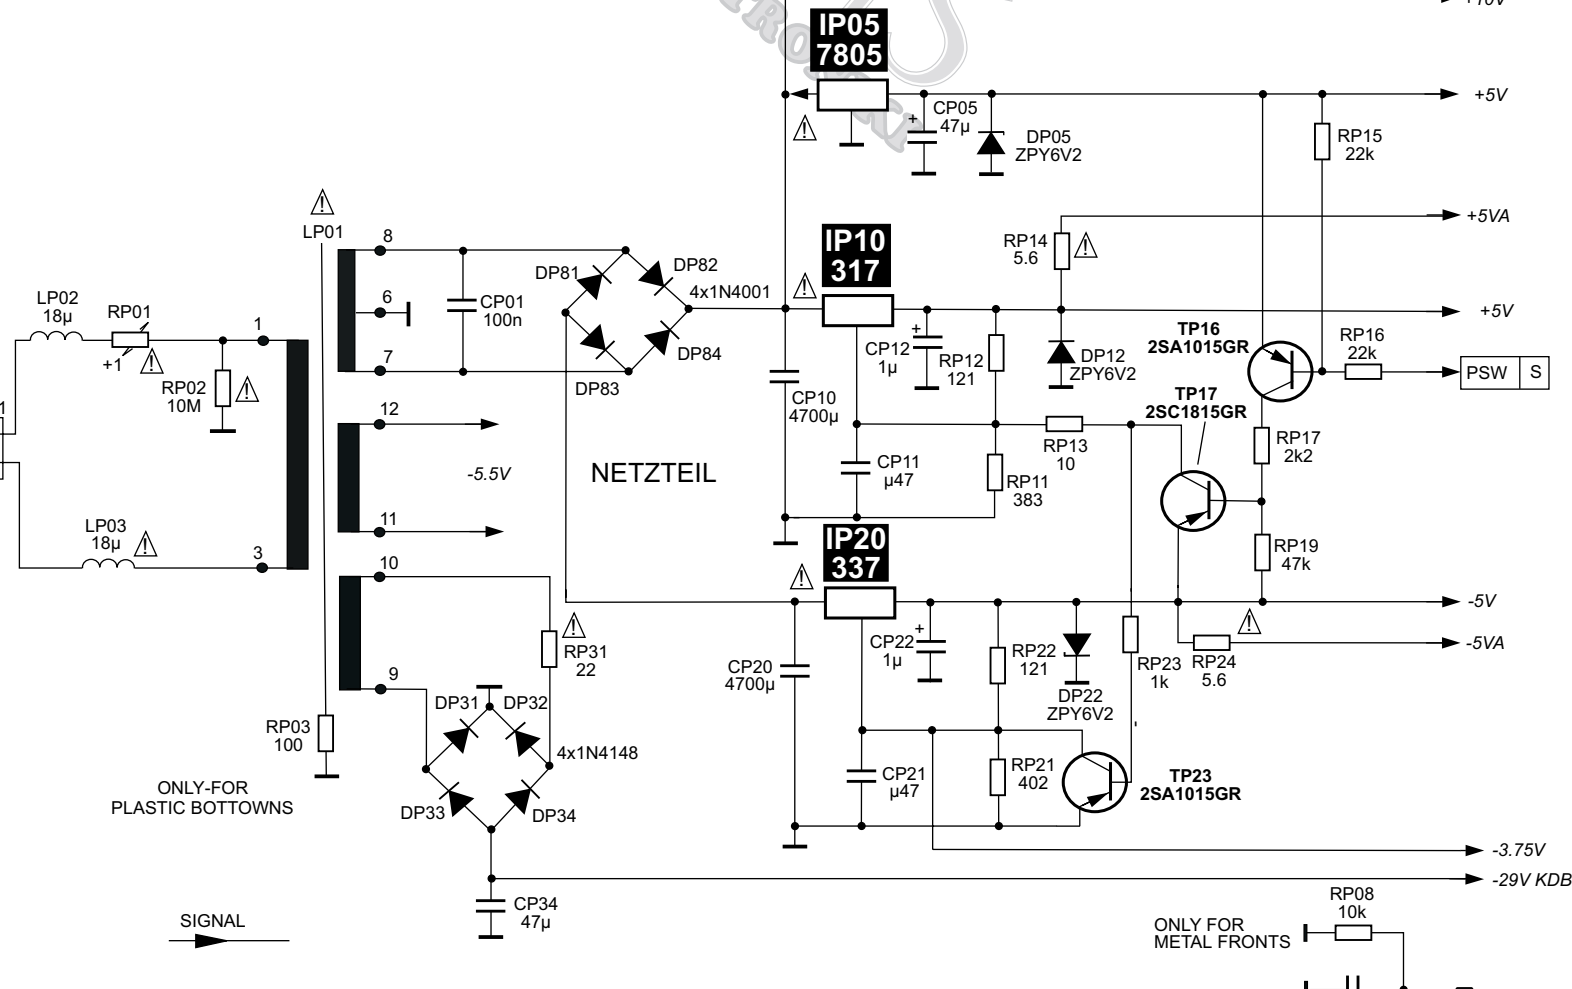

BEDIENTEILPLATTE

NOTES:
 ⚠ COMPONENTS DESIGNATED BY THE SAFETY SYMBOL SHOULD WHEN NECESSARY FOR REPAIR BE REPLACED BY ORIGINAL PARTS, PRODUCED AND PROVED BY THE MANUFACTURER. ONLY THEN CAN THE OPERATIONAL SAFETY BE GUARANTEED.

KOPFHORERPLATTE

TEST-SCHALTUNG

HAUPTLEITERPLATTE

Odtwarzacz CD
Telefunken HS895CD
 (strona 1/2)

BEDIENTEILPLATTE

NOTES:

⚠ COMPONENTS DESIGNATED BY THE SAFETY SYMBOL SHOULD WHEN NECESSARY FOR REPAIR BE REPLACED BY ORIGINAL PARTS, PRODUCED AND PROVED BY THE MANUFACTURER. ONLY THEN CAN THE OPERATIONAL SAFETY BE GUARANTEED.

KOPFHORERPLATTE

TEST-SCHALTUNG

HAUPTLEITERPLATTE

Odtwarzacz CD
Telefunken HS895CD
 (strona 1/2)

HAUPTLEITERPLATTE

Odtwarzacz CD Telefunken HS895CD
(strona 2/2)