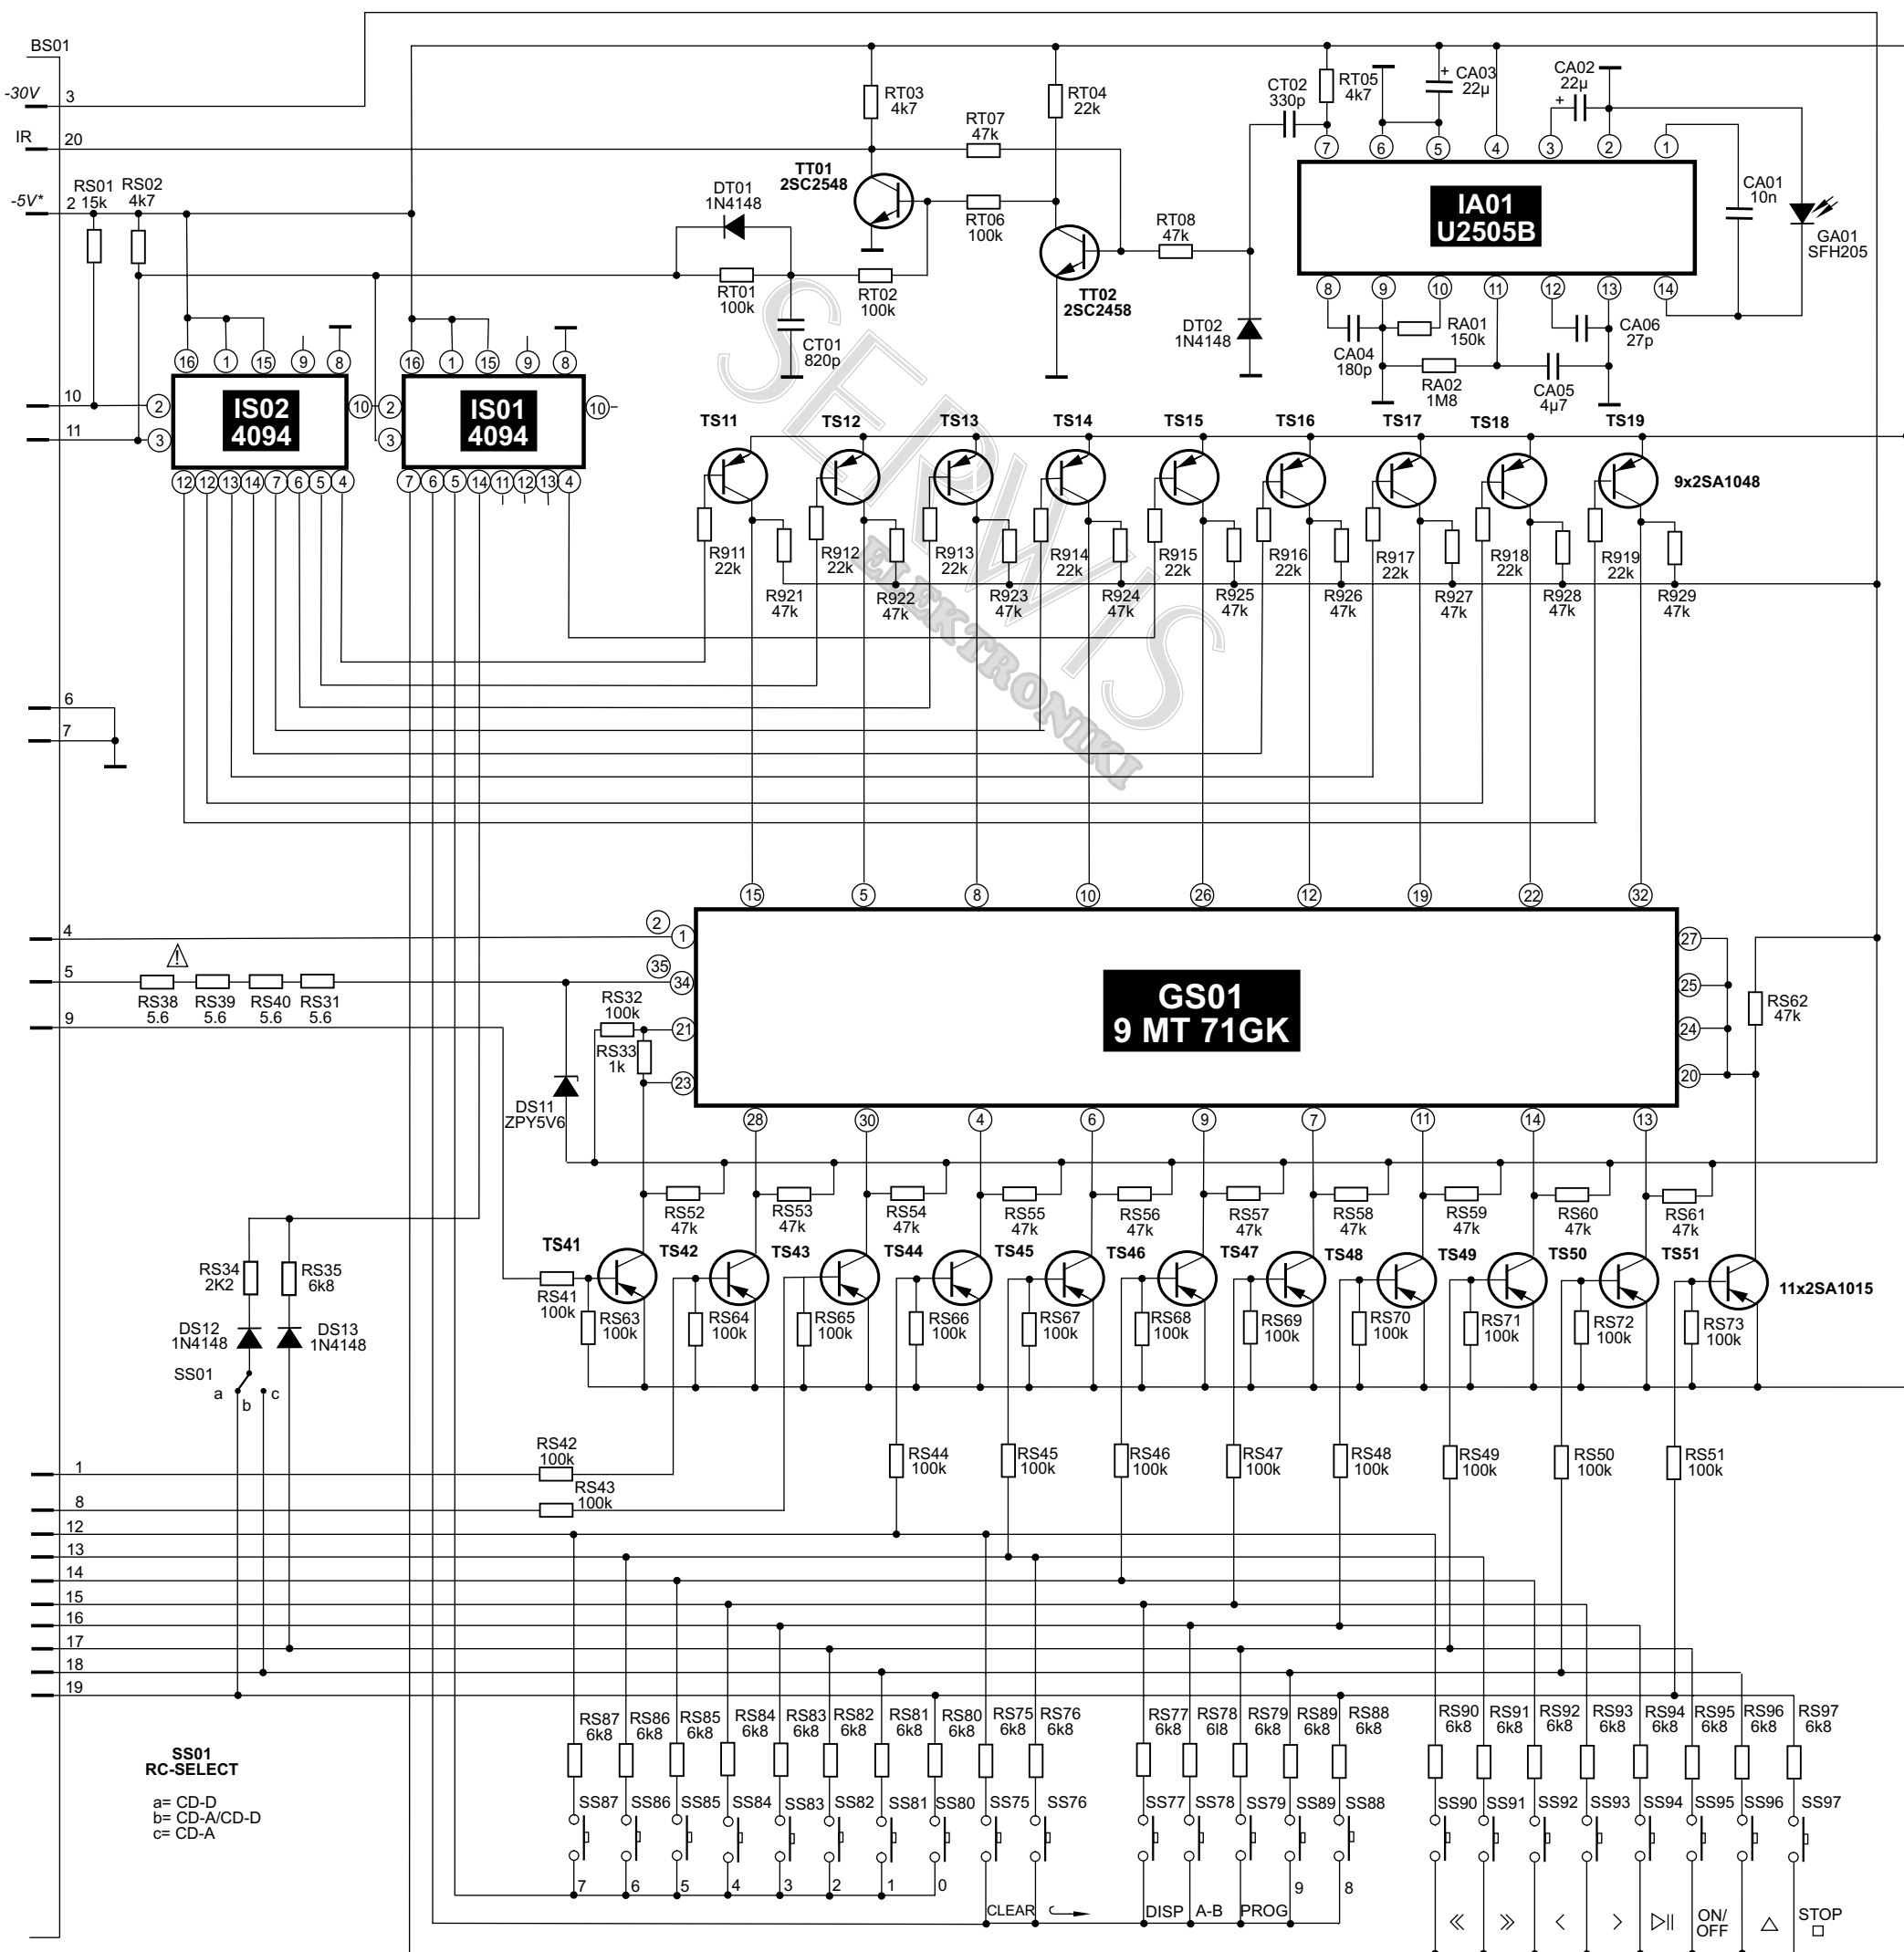

BEDIENTEILPLATTE

NOTES:
 ⚠ COMPONENTS DESIGNATED BY THE SAFETY SYMBOL SHOULD WHEN NECESSARY FOR REPAIR BE REPLACED BY ORIGINAL PARTS, PRODUCED AND PROVED BY THE MANUFACTURER. ONLY THEN CAN THE OPERATIONAL SAFETY BE GUARANTEED.

KOPFHORERPLATTE

TEST-SCHALTUNG

HAUPTLEITERPLATTE

Odtwarzacz CD
Telefunken HS895CD
 (strona 1/2)

BEDIENTEILPLATTE

NOTES:

⚠ COMPONENTS DESIGNATED BY THE SAFETY SYMBOL SHOULD WHEN NECESSARY FOR REPAIR BE REPLACED BY ORIGINAL PARTS, PRODUCED AND PROVED BY THE MANUFACTURER. ONLY THEN CAN THE OPERATIONAL SAFETY BE GUARANTEED.

KOPFHORERPLATTE

TEST-SCHALTUNG

HAUPTLEITERPLATTE

Odtwarzacz CD
Telefunken HS895CD
 (strona 1/2)

HAUPTLEITERPLATTE

Odtwarzacz CD Telefunken HS895CD
(strona 2/2)