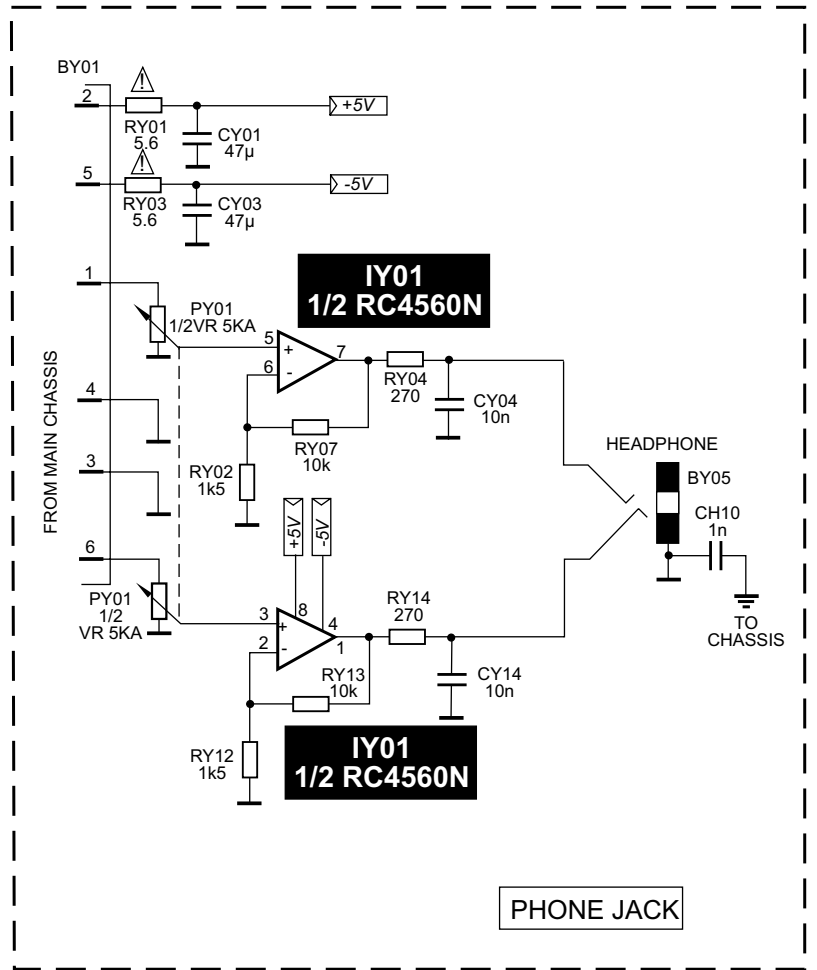

BEDIENTEILPLATTE

NOTES:
 ⚠ COMPONENTS DESIGNATED BY THE SAFETY SYMBOL SHOULD WHEN NECESSARY FOR REPAIR BE REPLACED BY ORIGINAL PARTS, PRODUCED AND PROVED BY THE MANUFACTURER. ONLY THEN CAN THE OPERATIONAL SAFETY BE GUARANTEED.

KOPFHORERPLATTE

TEST-SCHALTUNG

HAUPTLEITERPLATTE

Odtwarzacz CD
Telefunken HS895CD
 (strona 1/2)

BEDIENTEILPLATTE

NOTES:

⚠ COMPONENTS DESIGNATED BY THE SAFETY SYMBOL SHOULD WHEN NECESSARY FOR REPAIR BE REPLACED BY ORIGINAL PARTS, PRODUCED AND PROVED BY THE MANUFACTURER. ONLY THEN CAN THE OPERATIONAL SAFETY BE GUARANTEED.

KOPFHORERPLATTE

TEST-SCHALTUNG

HAUPTLEITERPLATTE

Odtwarzacz CD
Telefunken HS895CD
 (strona 1/2)

HAUPTLEITERPLATTE

Odtwarzacz CD Telefunken HS895CD
(strona 2/2)