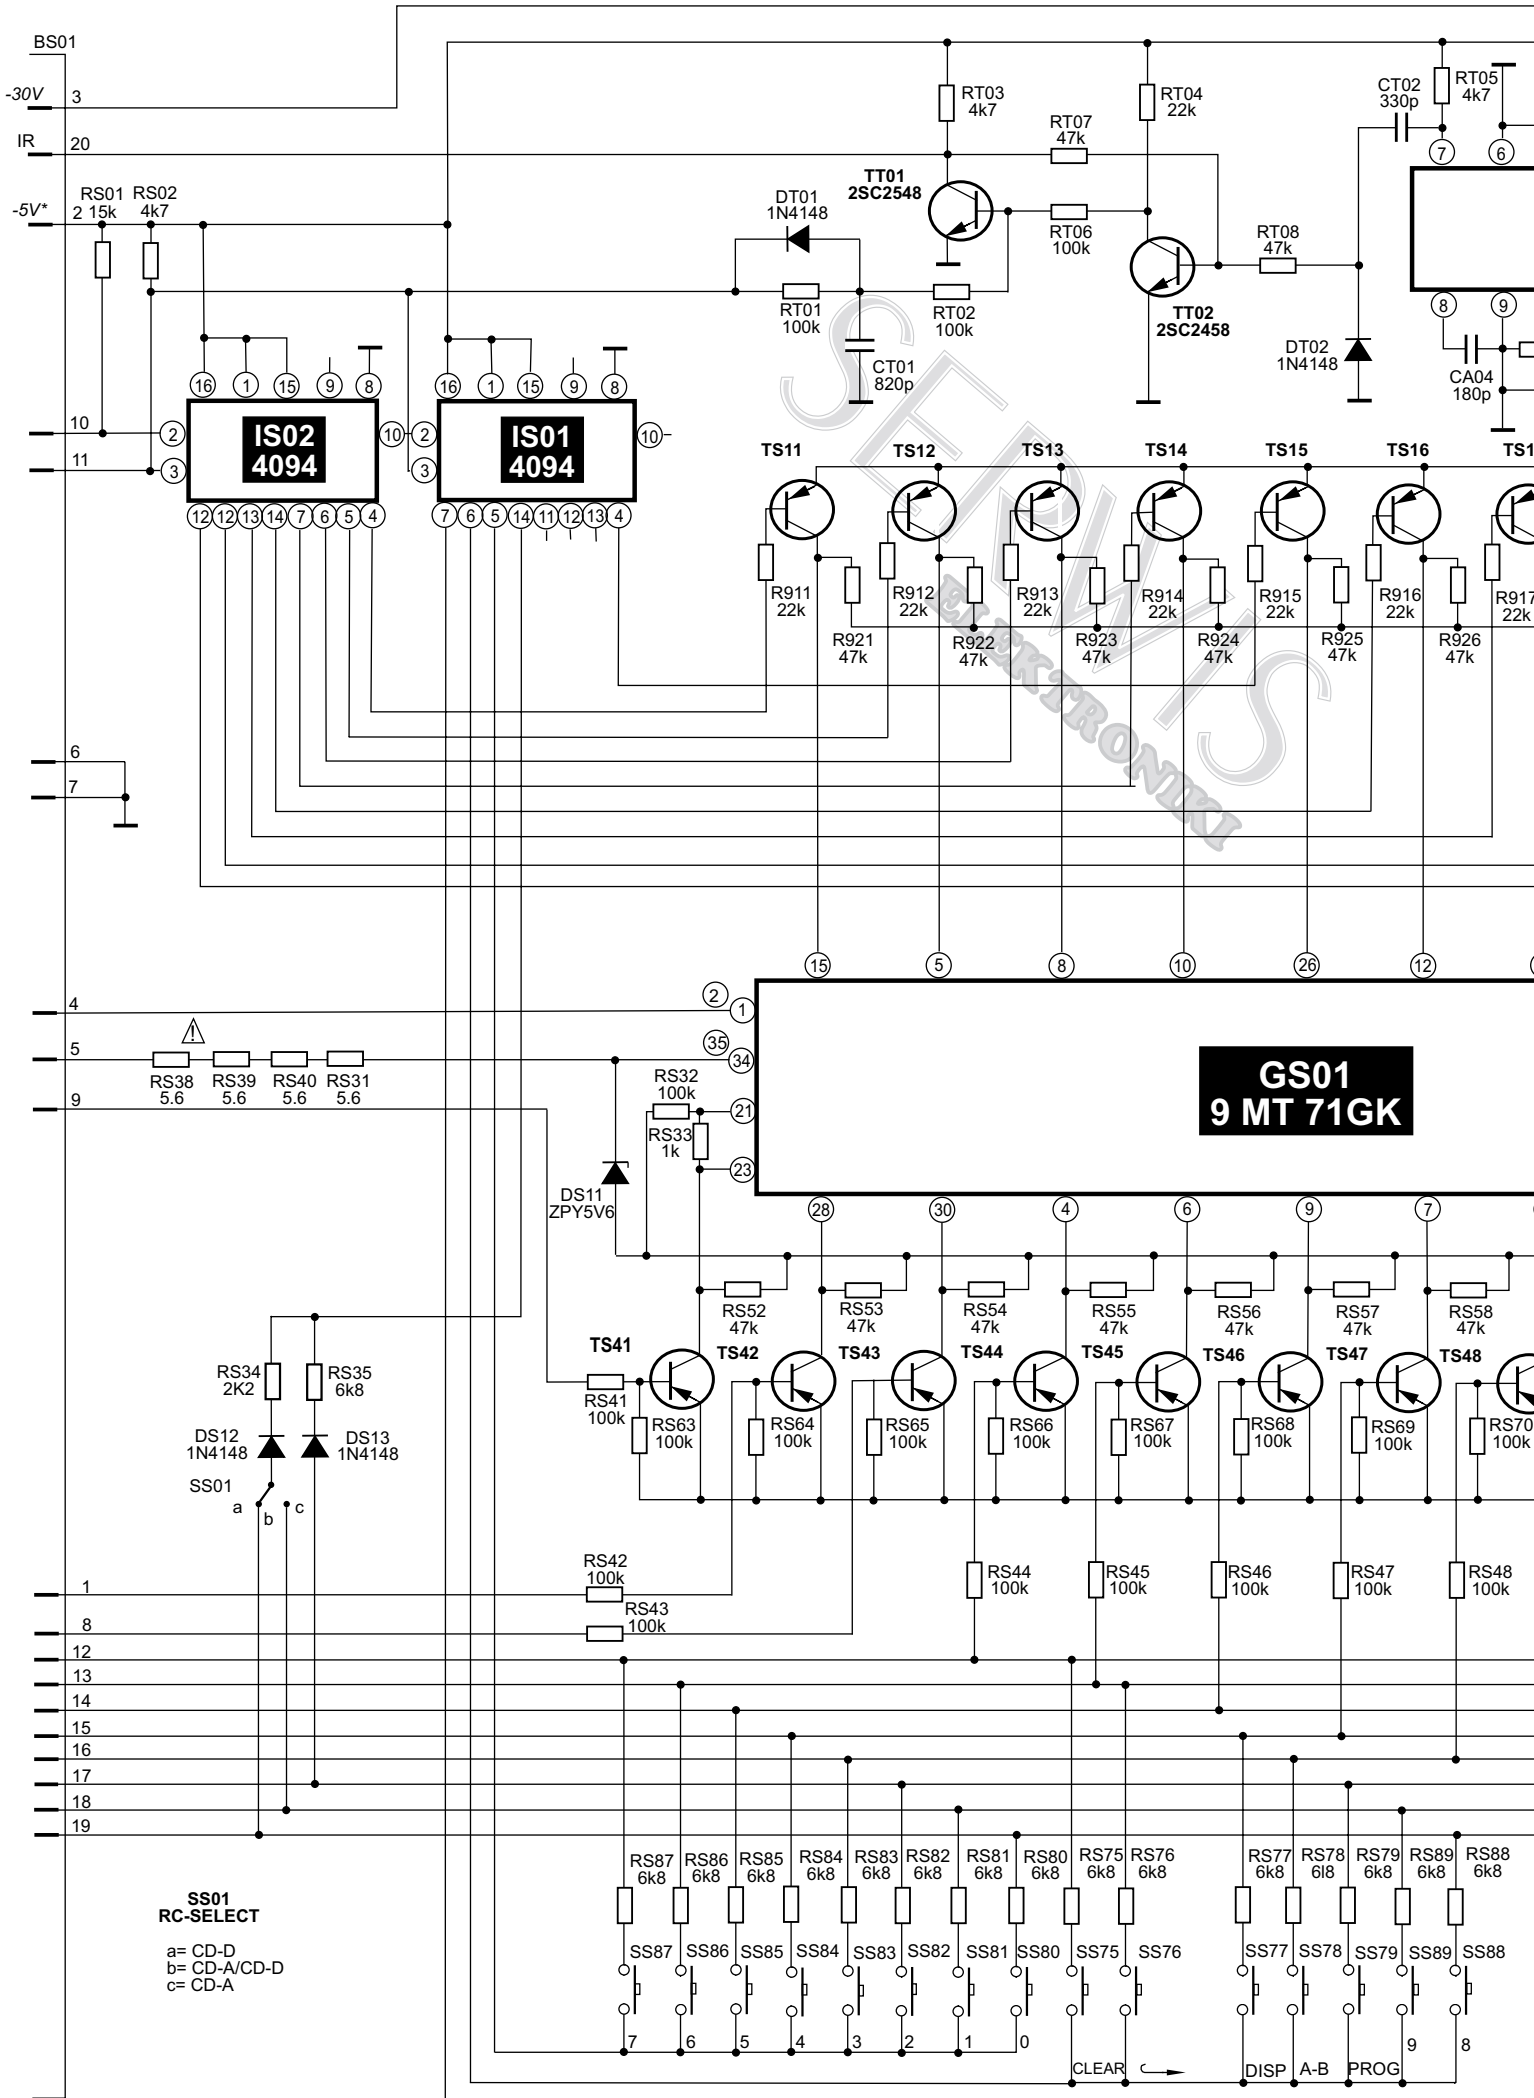

BEDIENTEILPLATTE

NOTES:
 ⚠ COMPONENTS DESIGNATED BY THE SAFETY SYMBOL SHOULD WHEN NECESSARY FOR REPAIR BE REPLACED BY ORIGINAL PARTS, PRODUCED AND PROVED BY THE MANUFACTURER. ONLY THEN CAN THE OPERATIONAL SAFETY BE GUARANTEED.

KOPFHORERPLATTE

TEST-SCHALTUNG

HAUPTLEITERPLATTE

Odtwarzacz CD
Telefunken HS895CD
 (strona 1/2)

BEDIENTEILPLATTE

NOTES:

⚠ COMPONENTS DESIGNATED BY THE SAFETY SYMBOL SHOULD WHEN NECESSARY FOR REPAIR BE REPLACED BY ORIGINAL PARTS, PRODUCED AND PROVED BY THE MANUFACTURER. ONLY THEN CAN THE OPERATIONAL SAFETY BE GUARANTEED.

KOPFHORERPLATTE

TEST-SCHALTUNG

HAUPTLEITERPLATTE

Odtwarzacz CD
Telefunken HS895CD
 (strona 1/2)

HAUPTLEITERPLATTE

Odtwarzacz CD Telefunken HS895CD
(strona 2/2)