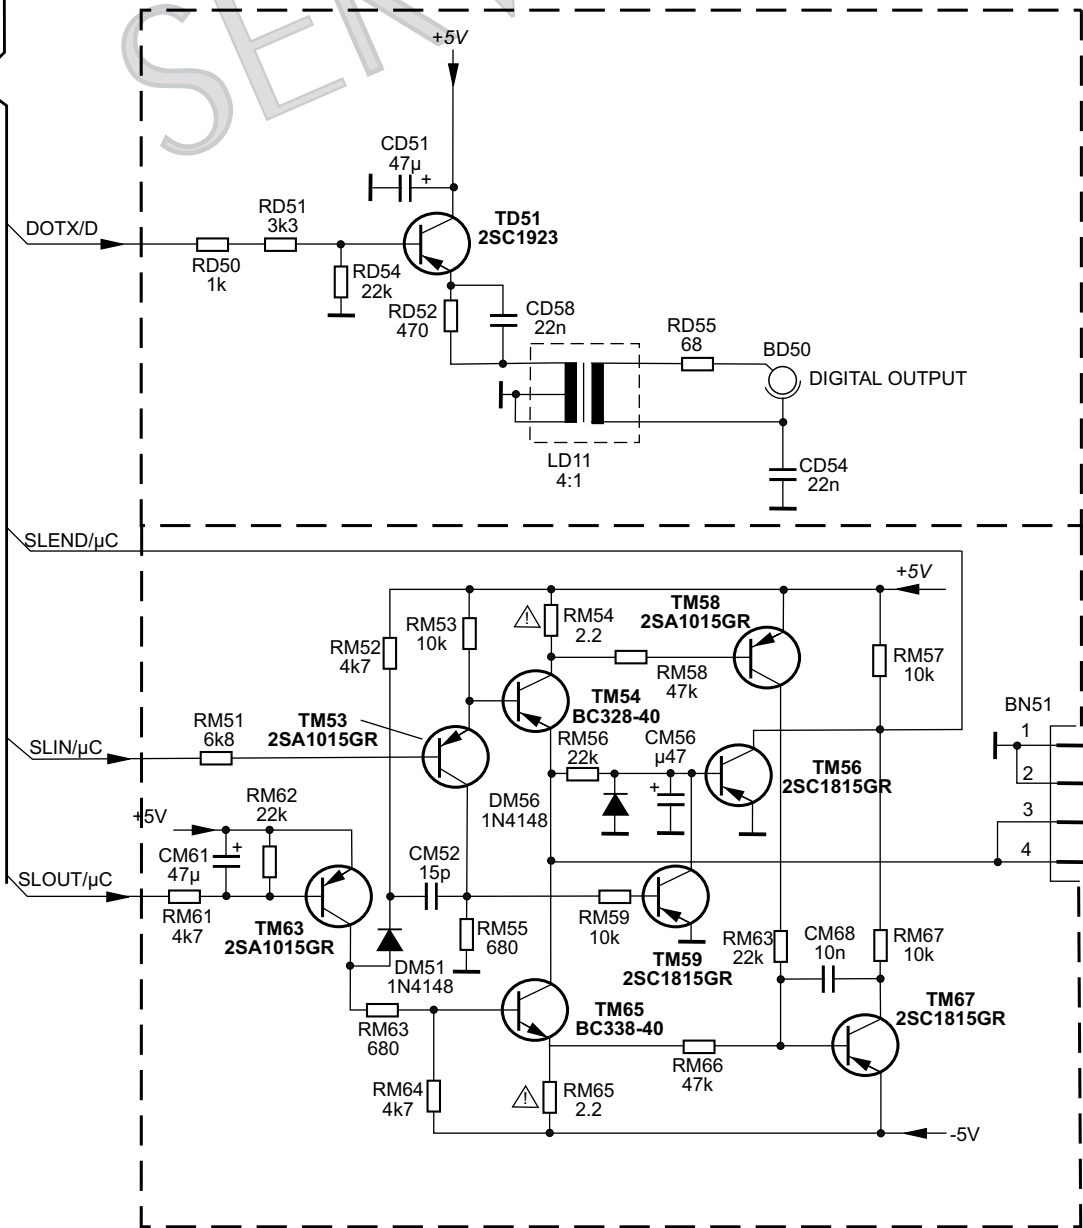

BEDIENTEILPLATTE

NOTES:
 ⚠ COMPONENTS DESIGNATED BY THE SAFETY SYMBOL SHOULD WHEN NECESSARY FOR REPAIR BE REPLACED BY ORIGINAL PARTS, PRODUCED AND PROVED BY THE MANUFACTURER. ONLY THEN CAN THE OPERATIONAL SAFETY BE GUARANTEED.

KOPFHORERPLATTE

TEST-SCHALTUNG

HAUPTLEITERPLATTE

Odtwarzacz CD
Telefunken HS895CD
 (strona 1/2)

BEDIENTEILPLATTE

NOTES:

⚠ COMPONENTS DESIGNATED BY THE SAFETY SYMBOL SHOULD WHEN NECESSARY FOR REPAIR BE REPLACED BY ORIGINAL PARTS, PRODUCED AND PROVED BY THE MANUFACTURER. ONLY THEN CAN THE OPERATIONAL SAFETY BE GUARANTEED.

KOPFHORERPLATTE

TEST-SCHALTUNG

HAUPTLEITERPLATTE

Odtwarzacz CD
Telefunken HS895CD
 (strona 1/2)

HAUPTLEITERPLATTE

Odtwarzacz CD Telefunken HS895CD
(strona 2/2)