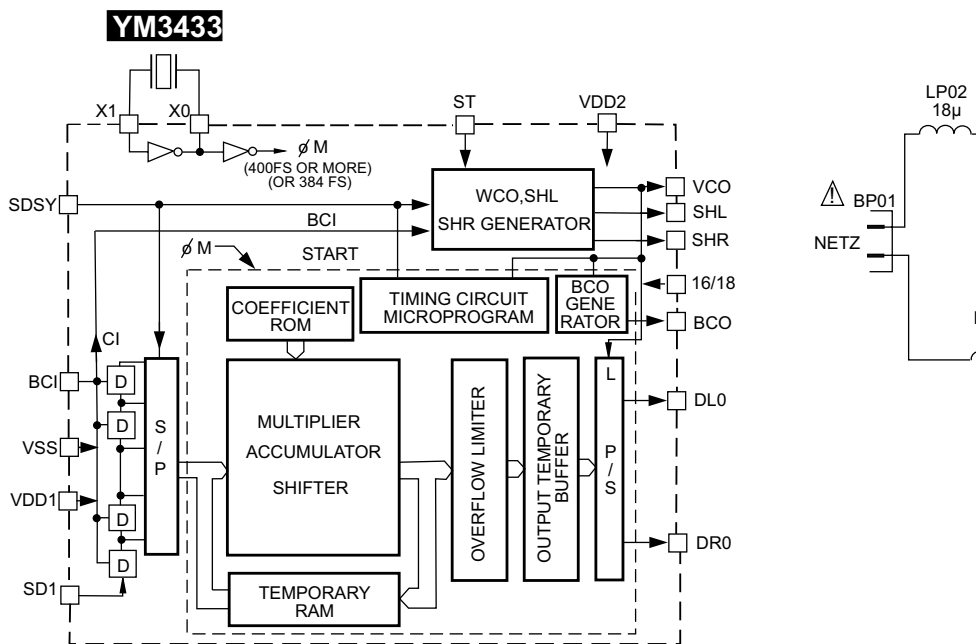

BEDIENTEILPLATTE

NOTES:
 ⚠ COMPONENTS DESIGNATED BY THE SAFETY SYMBOL SHOULD WHEN NECESSARY FOR REPAIR BE REPLACED BY ORIGINAL PARTS, PRODUCED AND PROVED BY THE MANUFACTURER. ONLY THEN CAN THE OPERATIONAL SAFETY BE GUARANTEED.

KOPFHORERPLATTE

TEST-SCHALTUNG

HAUPTLEITERPLATTE

Odtwarzacz CD
Telefunken HS895CD
 (strona 1/2)

BEDIENTEILPLATTE

NOTES:

⚠ COMPONENTS DESIGNATED BY THE SAFETY SYMBOL SHOULD WHEN NECESSARY FOR REPAIR BE REPLACED BY ORIGINAL PARTS, PRODUCED AND PROVED BY THE MANUFACTURER. ONLY THEN CAN THE OPERATIONAL SAFETY BE GUARANTEED.

KOPFHORERPLATTE

TEST-SCHALTUNG

HAUPTLEITERPLATTE

Odtwarzacz CD
Telefunken HS895CD
 (strona 1/2)

HAUPTLEITERPLATTE

Odtwarzacz CD Telefunken HS895CD
(strona 2/2)