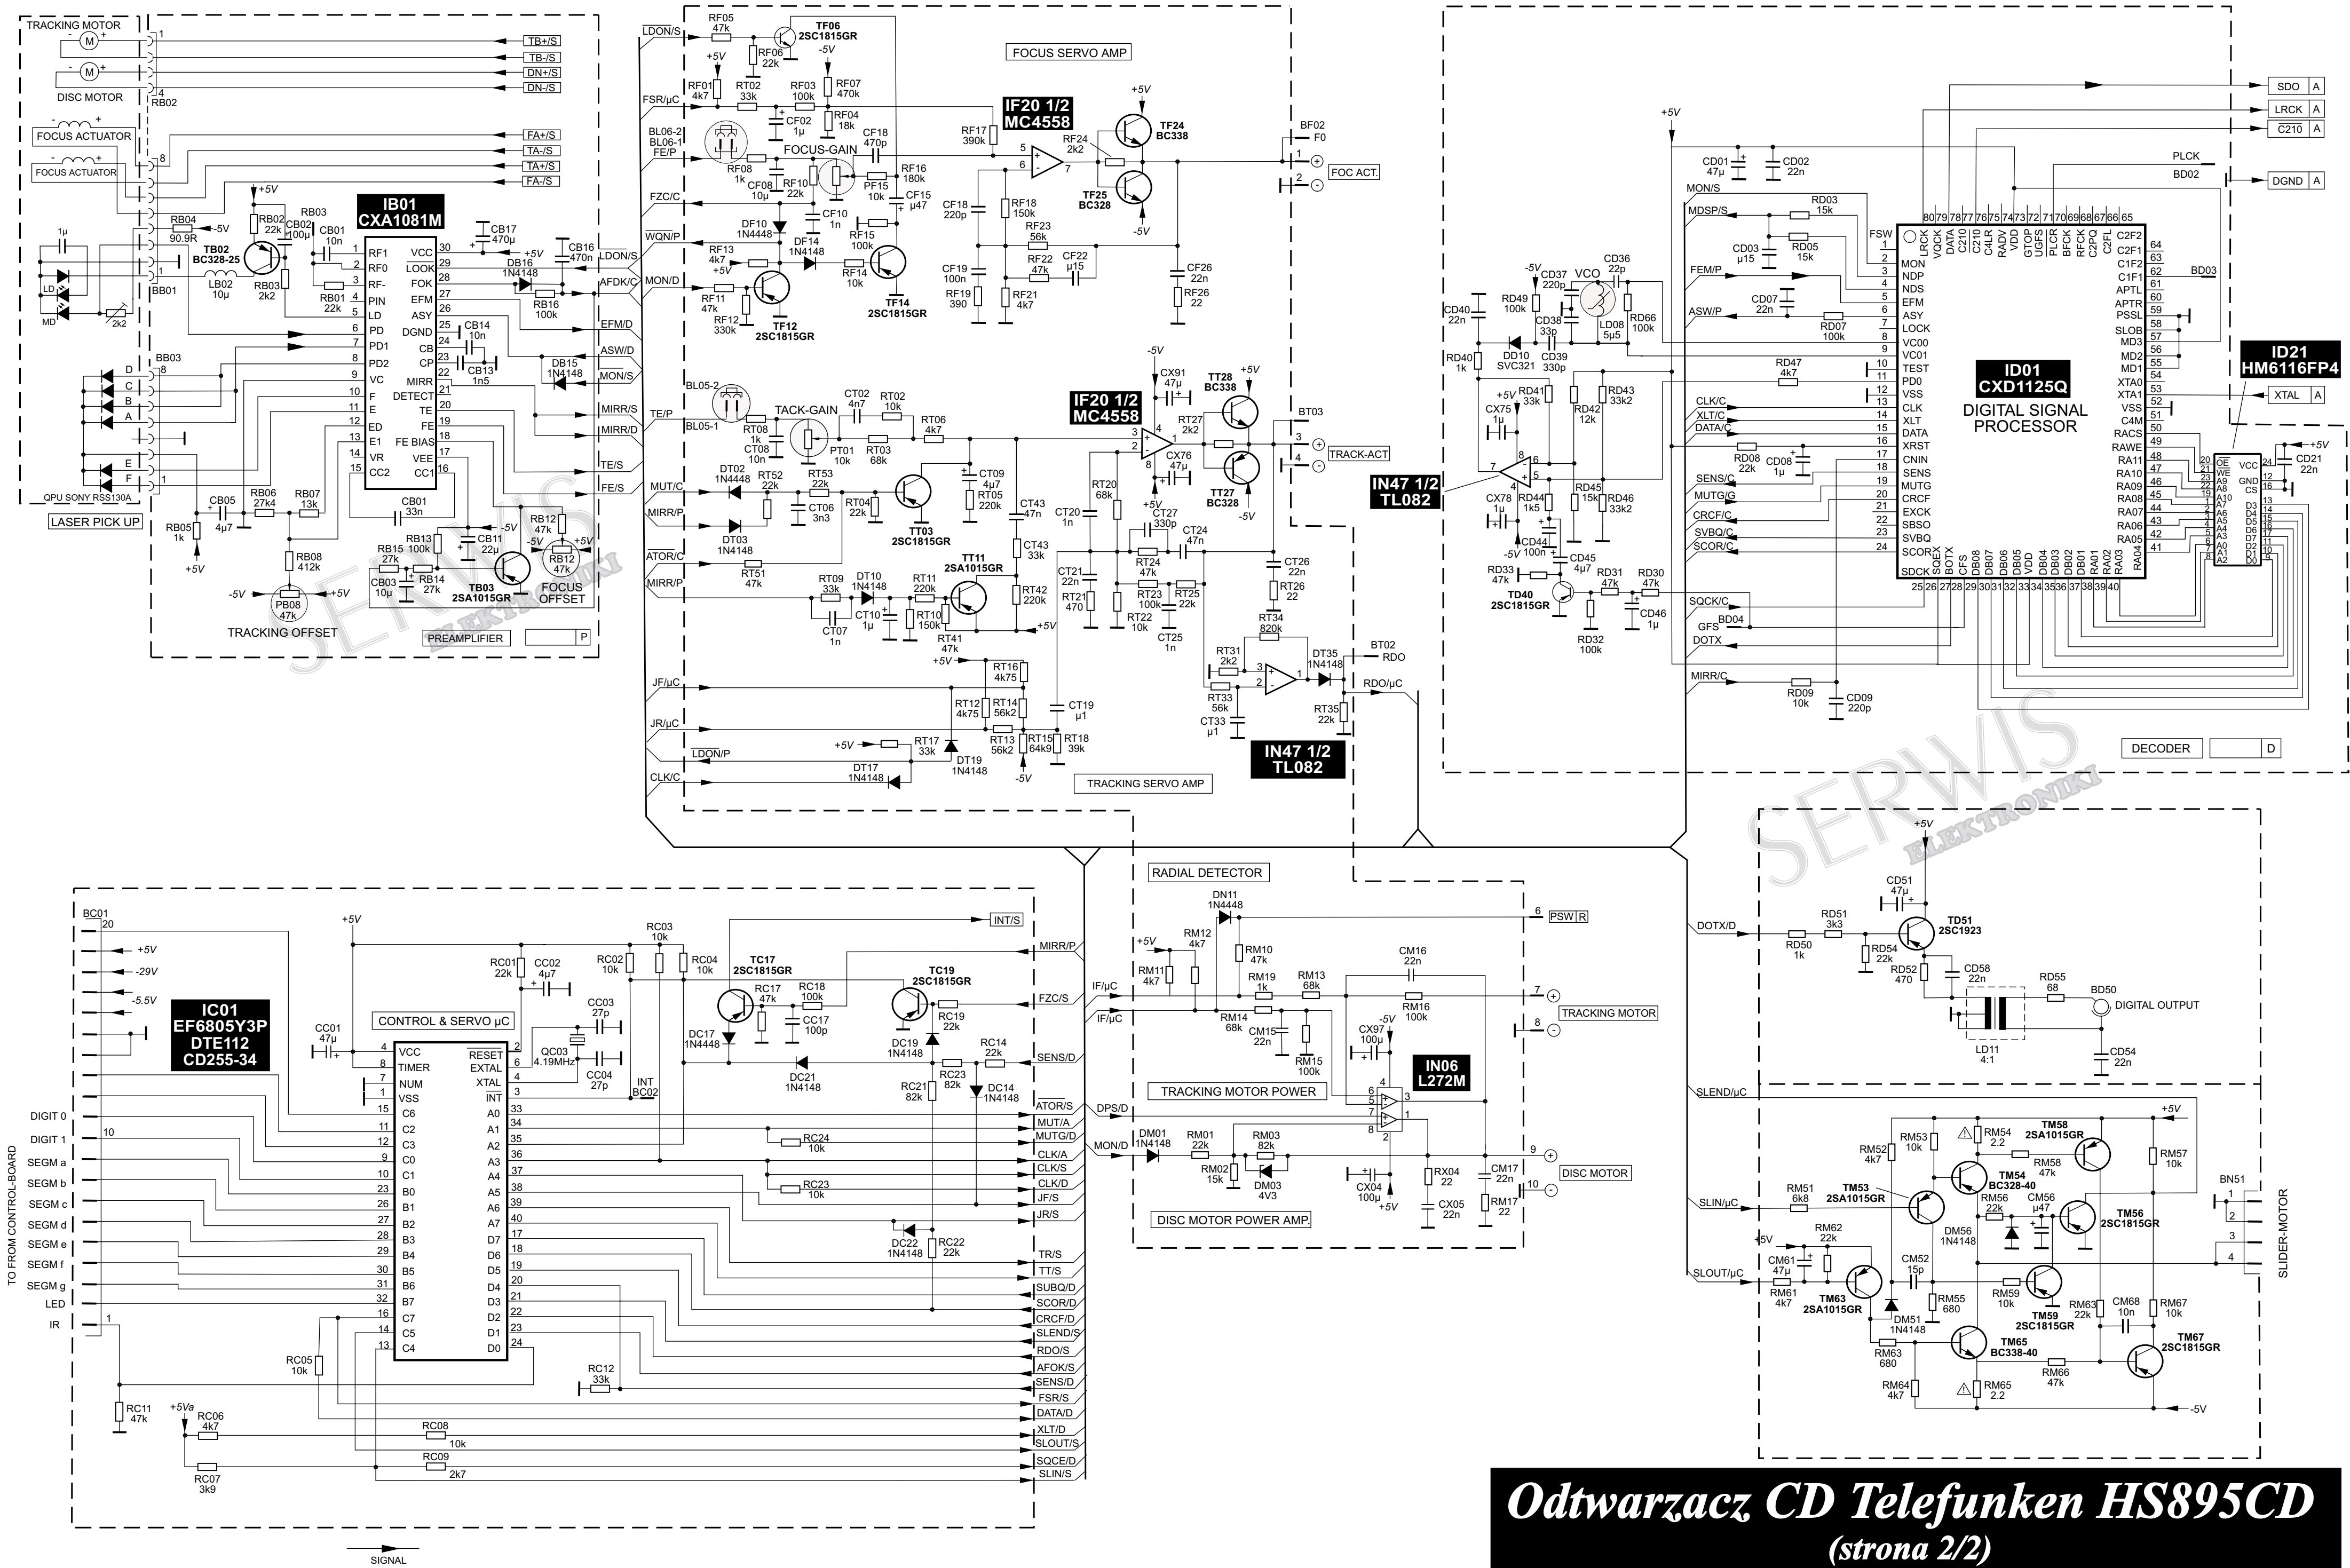

BEDIENTEILPLATTE

NOTES:
 ⚠ COMPONENTS DESIGNATED BY THE SAFETY SYMBOL SHOULD WHEN NECESSARY FOR REPAIR BE REPLACED BY ORIGINAL PARTS, PRODUCED AND PROVED BY THE MANUFACTURER. ONLY THEN CAN THE OPERATIONAL SAFETY BE GUARANTEED.

KOPFHORERPLATTE

TEST-SCHALTUNG

HAUPTLEITERPLATTE

Odtwarzacz CD
Telefunken HS895CD
 (strona 1/2)

BEDIENTEILPLATTE

NOTES:

⚠ COMPONENTS DESIGNATED BY THE SAFETY SYMBOL SHOULD WHEN NECESSARY FOR REPAIR BE REPLACED BY ORIGINAL PARTS, PRODUCED AND PROVED BY THE MANUFACTURER. ONLY THEN CAN THE OPERATIONAL SAFETY BE GUARANTEED.

KOPFHORERPLATTE

TEST-SCHALTUNG

HAUPTLEITERPLATTE

Odtwarzacz CD
Telefunken HS895CD
 (strona 1/2)

HAUPTLEITERPLATTE

Odtwarzacz CD Telefunken HS895CD
(strona 2/2)