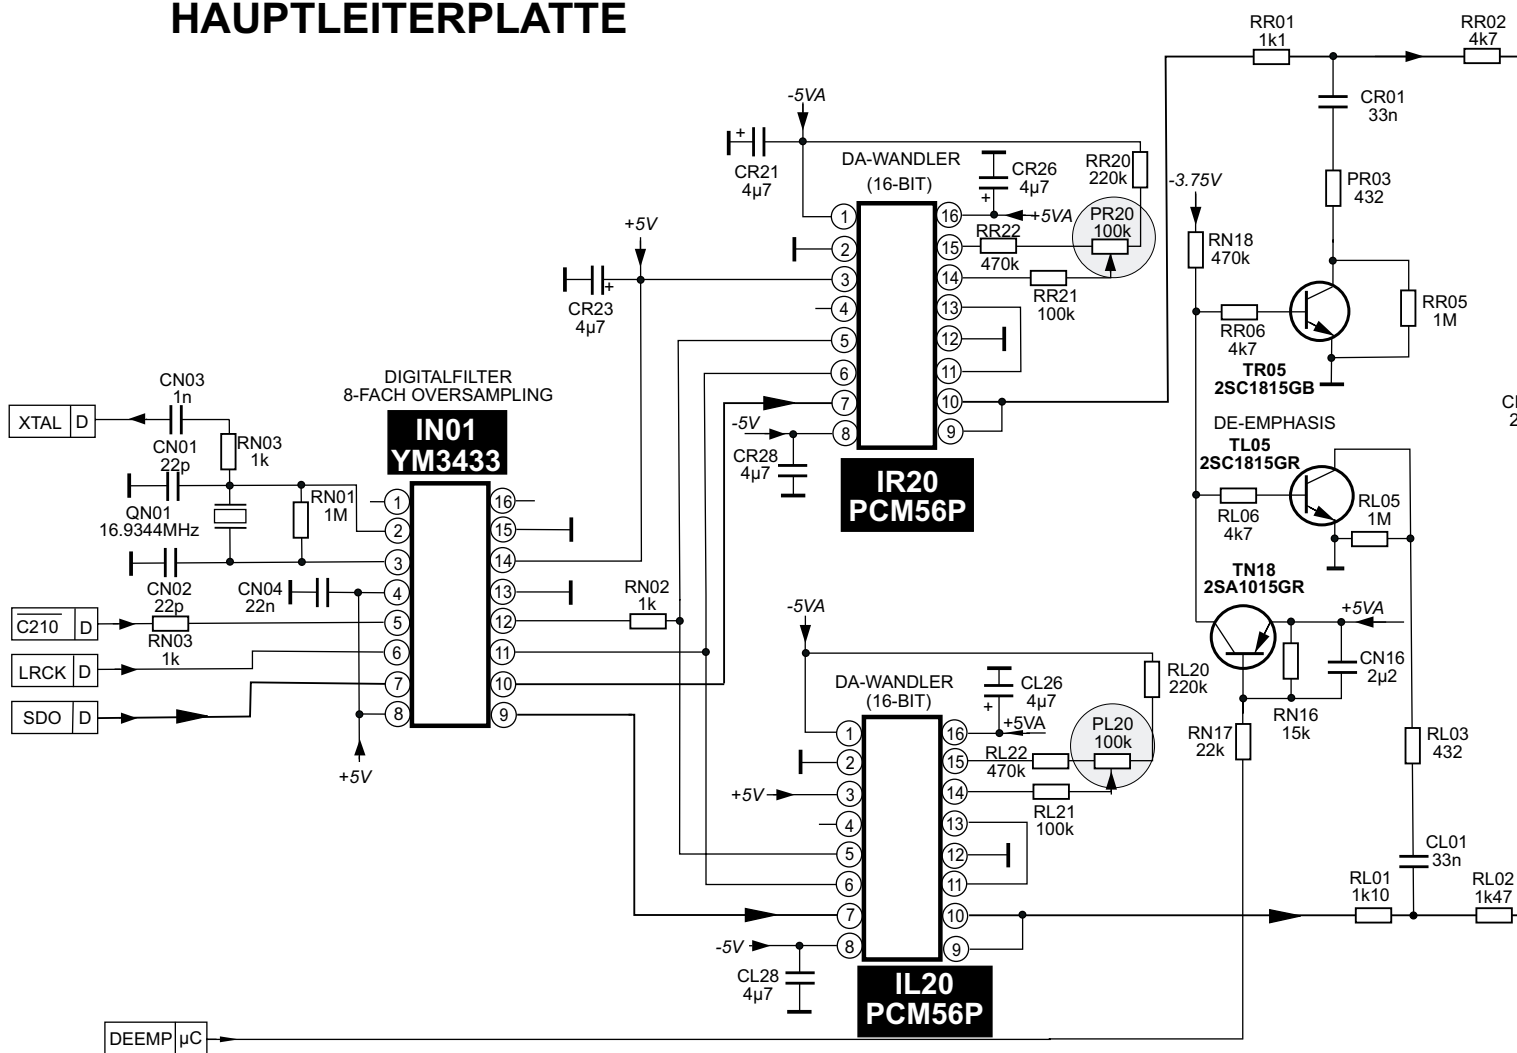

BEDIENTEILPLATTE

NOTES:
 ⚠ COMPONENTS DESIGNATED BY THE SAFETY SYMBOL SHOULD WHEN NECESSARY FOR REPAIR BE REPLACED BY ORIGINAL PARTS, PRODUCED AND PROVED BY THE MANUFACTURER. ONLY THEN CAN THE OPERATIONAL SAFETY BE GUARANTEED.

KOPFHORERPLATTE

TEST-SCHALTUNG

HAUPTLEITERPLATTE

Odtwarzacz CD
Telefunken HS895CD
 (strona 1/2)

BEDIENTEILPLATTE

NOTES:

⚠ COMPONENTS DESIGNATED BY THE SAFETY SYMBOL SHOULD WHEN NECESSARY FOR REPAIR BE REPLACED BY ORIGINAL PARTS, PRODUCED AND PROVED BY THE MANUFACTURER. ONLY THEN CAN THE OPERATIONAL SAFETY BE GUARANTEED.

KOPFHORERPLATTE

TEST-SCHALTUNG

HAUPTLEITERPLATTE

Odtwarzacz CD
Telefunken HS895CD
 (strona 1/2)

HAUPTLEITERPLATTE

Odtwarzacz CD Telefunken HS895CD
(strona 2/2)