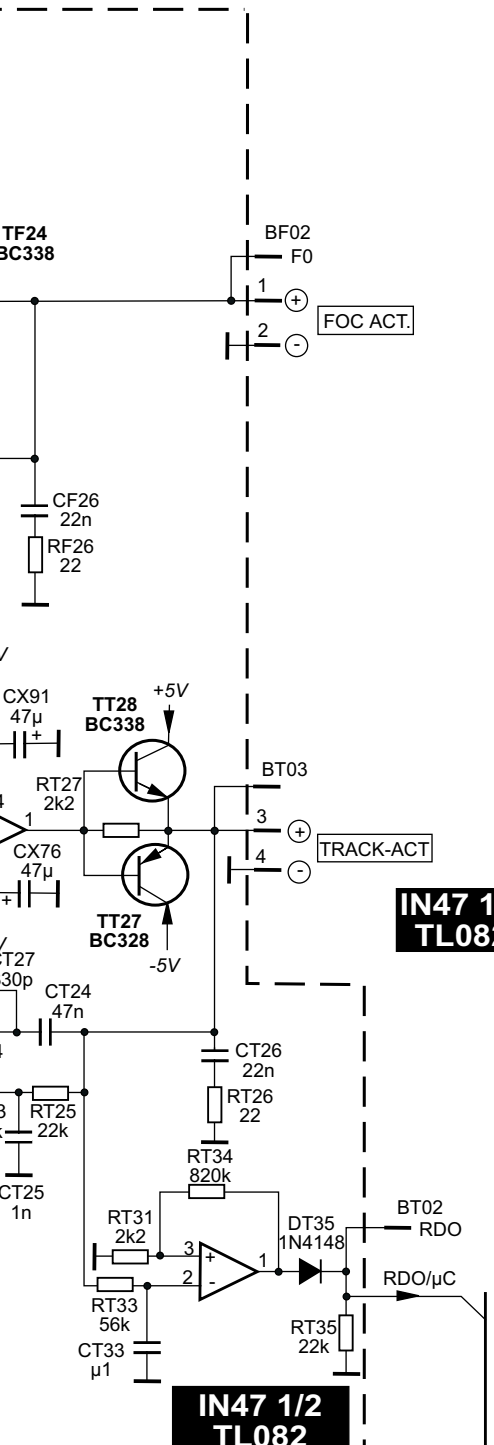

BEDIENTEILPLATTE

NOTES:
 ⚠ COMPONENTS DESIGNATED BY THE SAFETY SYMBOL SHOULD WHEN NECESSARY FOR REPAIR BE REPLACED BY ORIGINAL PARTS, PRODUCED AND PROVED BY THE MANUFACTURER. ONLY THEN CAN THE OPERATIONAL SAFETY BE GUARANTEED.

KOPFHORERPLATTE

TEST-SCHALTUNG

HAUPTLEITERPLATTE

Odtwarzacz CD
Telefunken HS895CD
 (strona 1/2)

BEDIENTEILPLATTE

NOTES:

⚠ COMPONENTS DESIGNATED BY THE SAFETY SYMBOL SHOULD WHEN NECESSARY FOR REPAIR BE REPLACED BY ORIGINAL PARTS, PRODUCED AND PROVED BY THE MANUFACTURER. ONLY THEN CAN THE OPERATIONAL SAFETY BE GUARANTEED.

KOPFHORERPLATTE

TEST-SCHALTUNG

HAUPTLEITERPLATTE

Odtwarzacz CD
Telefunken HS895CD
 (strona 1/2)

HAUPTLEITERPLATTE

Odtwarzacz CD Telefunken HS895CD
(strona 2/2)